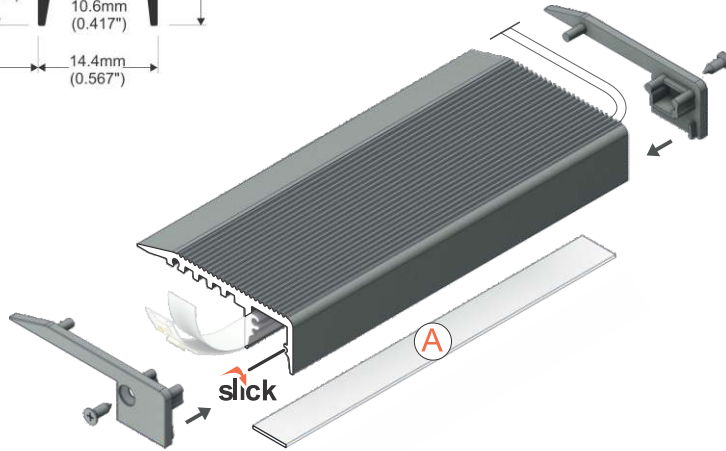

UP-MINI10

- for the illumination of steps and their edges
- basic and compact (one-piece)
- without any glare effect
- anti-slip ribbing
- socket with Slick function outline

more
information

DISTRIBUTED BY

* Parameters tolerance +/- 7%

Wired 4 Signs USA +1 (865) 339 4956 info@w4susa.com www.w4susa.com 7669 Clinton Highway, Powell, Tennessee, 37849

A
diffuser A slide

anodized

1000 mm	LED-J9000120
2000 mm	LED-J9000220
3000 mm	LED-J9000320
4050 mm	LED-J9000420