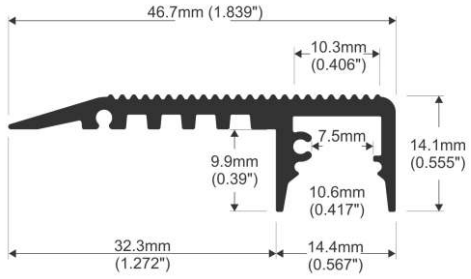

UP-MINI10

- for the illumination of steps and their edges
- basic and compact (one-piece)
- without any glare effect
- anti-slip ribbing
- socket with Slick function outline

more
information

DISTRIBUTED BY

* Parameters tolerance +/- 7%

Wired 4 Signs USA +1 (865) 339 4956 info@w4susa.com www.w4susa.com 7669 Clinton Highway, Powell, Tennessee, 37849

A
diffuser A slide

anodized

1000 mm	LED-J9000120
2000 mm	LED-J9000220
3000 mm	LED-J9000320
4050 mm	LED-J9000420