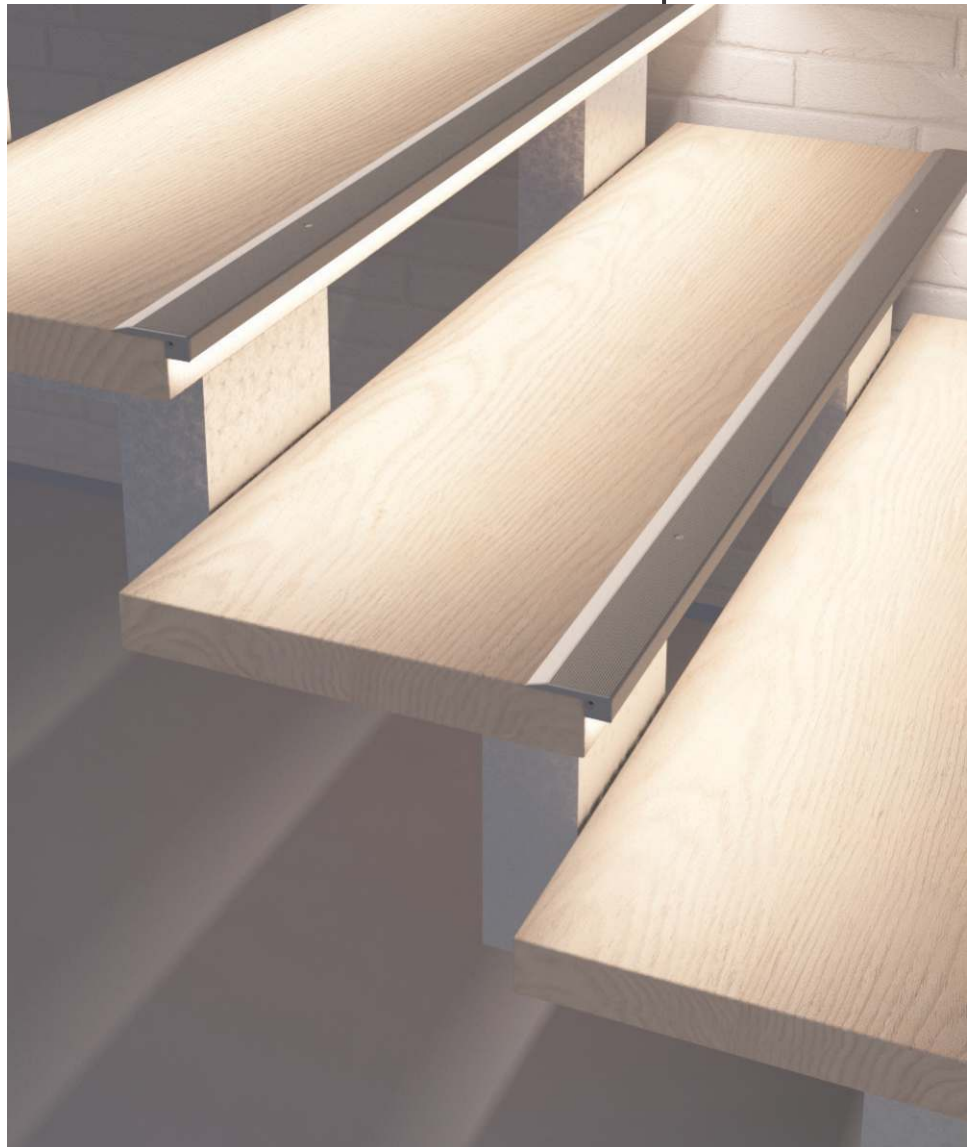

DISTRIBUTED BY

* Parameters tolerance +/- 7%

Wired 4 Signs USA +1 (865) 339 4956 info@w4susa.com www.w4susa.com 7669 Clinton Highway, Powell, Tennessee, 37849