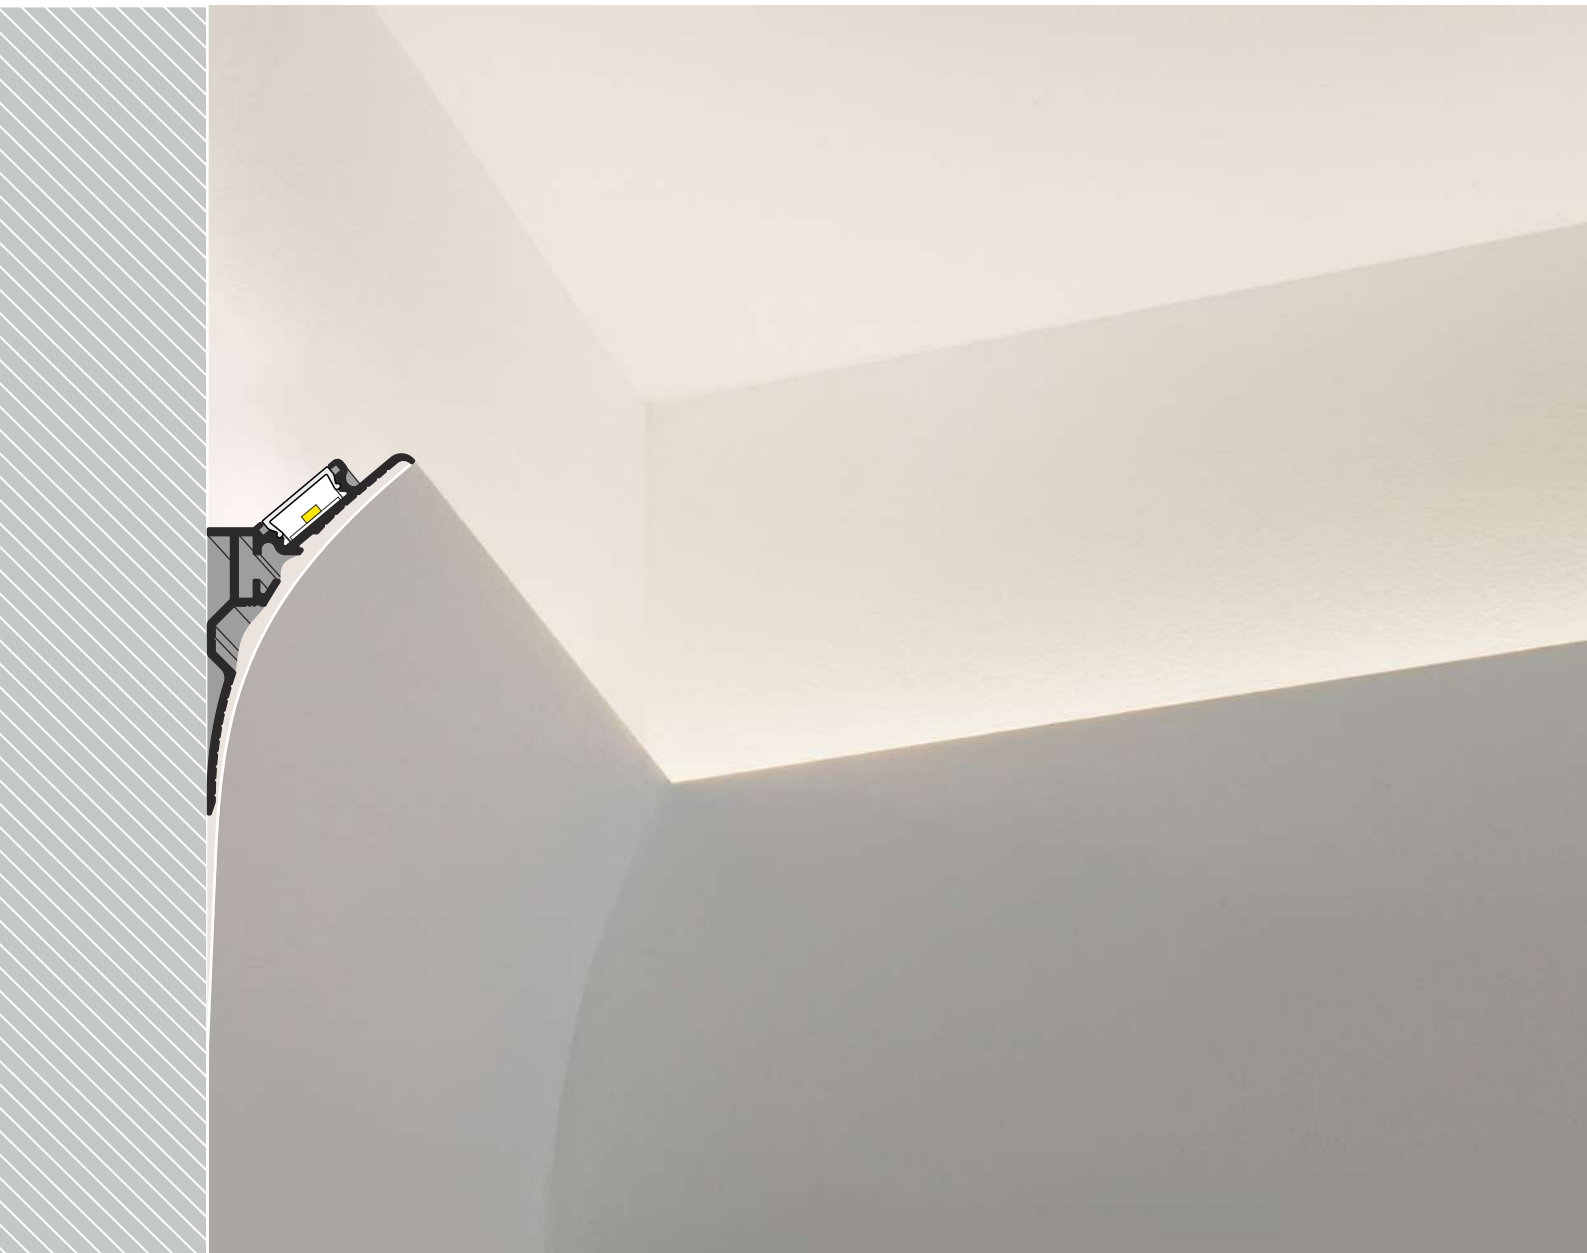

## SUBTLE CORNICE WITH A GLOW OF LIGHT

- installation to the wall without a drywall system
- invisible profile, atmospheric light
- accentuating of the room outline
- maximum LED strip width: 12 mm