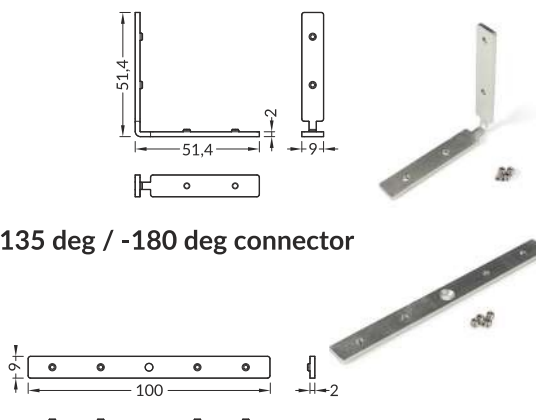

## CONNECTORS

**Q9-90 deg bent** connector  
 material: zink coated steel

**Q9-45 deg / -60 deg / -90 deg / -120 deg / -135 deg / -180 deg** connector  
 material: zink coated steel

90 deg bent

180 deg