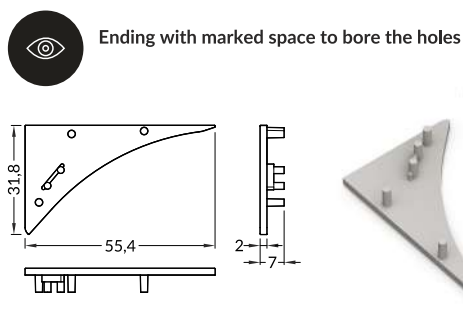

ENDINGS

SMOOTH12 ending
colour: grey
material: ABS