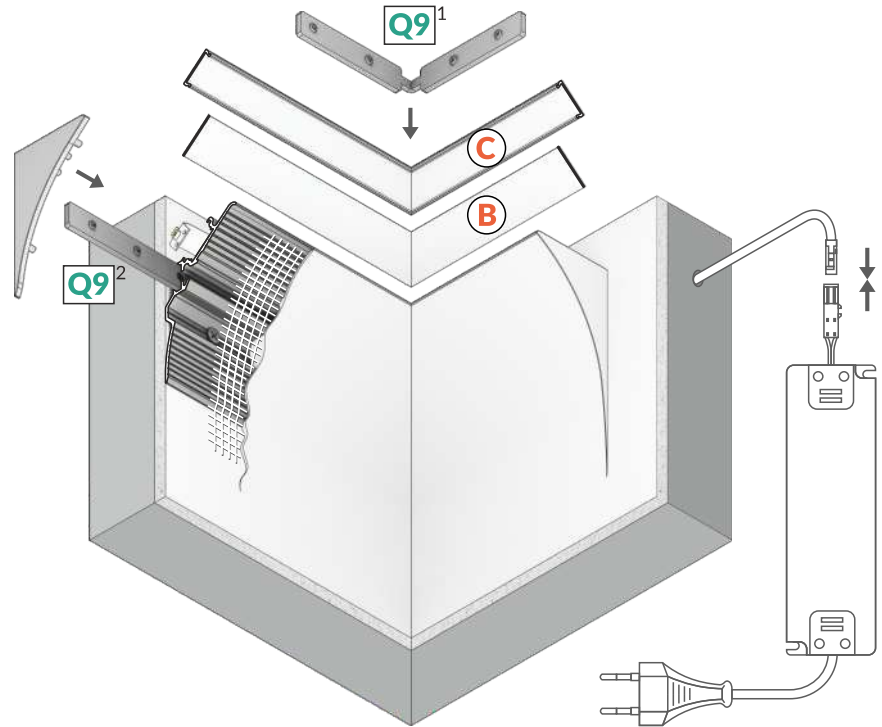

## SUBTLE CORNICE WITH A GLOW OF LIGHT

- installation to the wall without a drywall system
- invisible profile, atmospheric light
- accentuating of the room outline
- maximum LED strip width: 12 mm

## SIMILAR IN THE OFFER

WAY10  
C

**B** slide cover

**C** click cover

**Q9**<sup>1</sup> Q9-90 deg bent connector

**Q9**<sup>2</sup> Q9-180 deg connector

other angles of Q9 connectors:  
45, 60, 90, 120, 135 deg

INDEX = 1 pc, length 2000 mm

raw aluminium

**LED-H9000200**

The standard profile length tolerance is +20 mm.