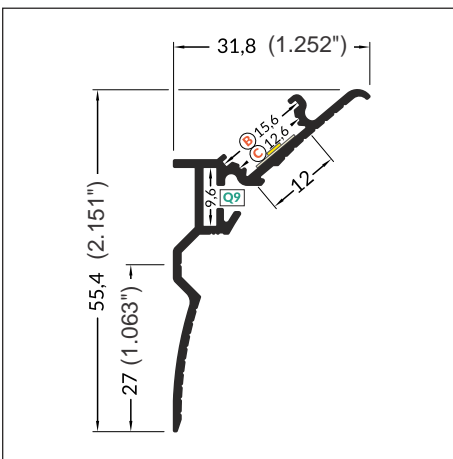

## SUBTLE CORNICE WITH A GLOW OF LIGHT

- installation to the wall without a drywall system
- invisible profile, atmospheric light
- accentuating of the room outline
- maximum LED strip width: 12 mm

## SIMILAR IN THE OFFER

WAY10  
C

**B** slide cover

**C** click cover

**Q9**<sup>1</sup> Q9-90 deg bent connector

**Q9**<sup>2</sup> Q9-180 deg connector

other angles of Q9 connectors:  
45, 60, 90, 120, 135 deg

INDEX = 1 pc, length 2000 mm

raw aluminium

**LED-H9000200**

The standard profile length tolerance is +20 mm.