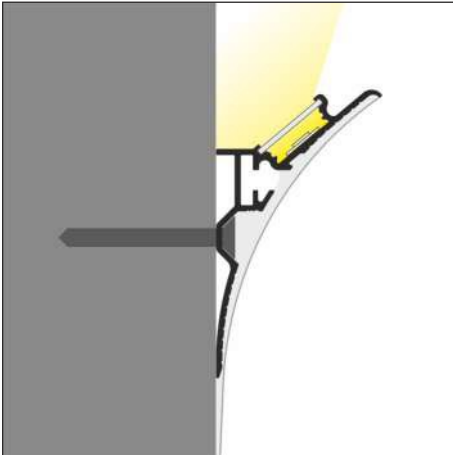

## SUBTLE CORNICE WITH A GLOW OF LIGHT

- installation to the wall without a drywall system
- invisible profile, atmospheric light
- accentuating of the room outline
- maximum LED strip width: 12 mm

## SIMILAR IN THE OFFER

WAY10  
C

**B** slide cover

**C** click cover

**Q9**<sup>1</sup> Q9-90 deg bent connector

**Q9**<sup>2</sup> Q9-180 deg connector

other angles of Q9 connectors:  
45, 60, 90, 120, 135 deg