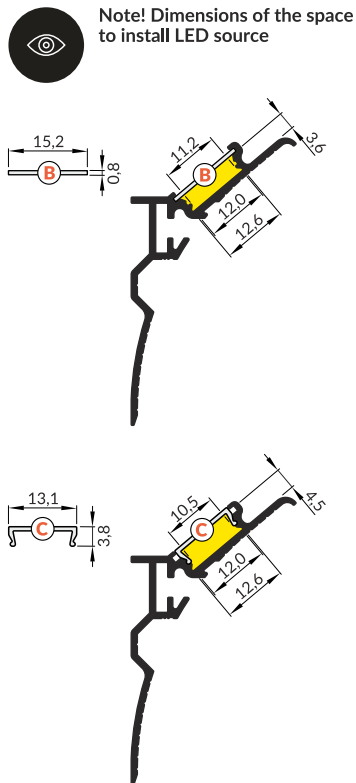

ACCESSORIES

COVERS

B slide cover
colours: transparent, frosted, opal
material: PC, PP, PP

C click cover
colours: transparent, opal
material: PMMA