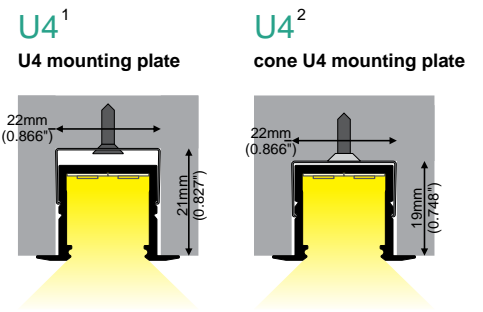

SMART-IN16

- used mainly in furniture
- ceiling installation possible
- 6 types of di users

max 16 mm

Recessed

SMART-IN16-BC3 end cap with hole
material: ABS

White LED-F6999901	Silver LED-F6999940	Grey LED-F6999922
-----------------------	------------------------	----------------------