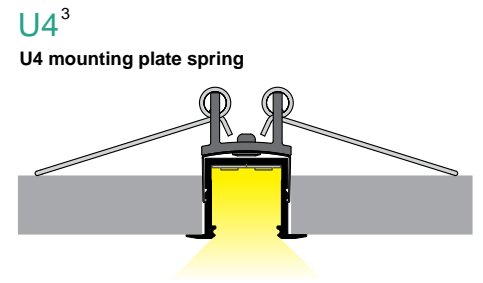

SMART-IN16

- used mainly in furniture
- ceiling installation possible
- 6 types of di users

max 16 mm

Recessed

SMART-IN16-BC3 end cap with hole
material: ABS

White LED-F6999901	Silver LED-F6999940	Grey LED-F6999922
-----------------------	------------------------	----------------------