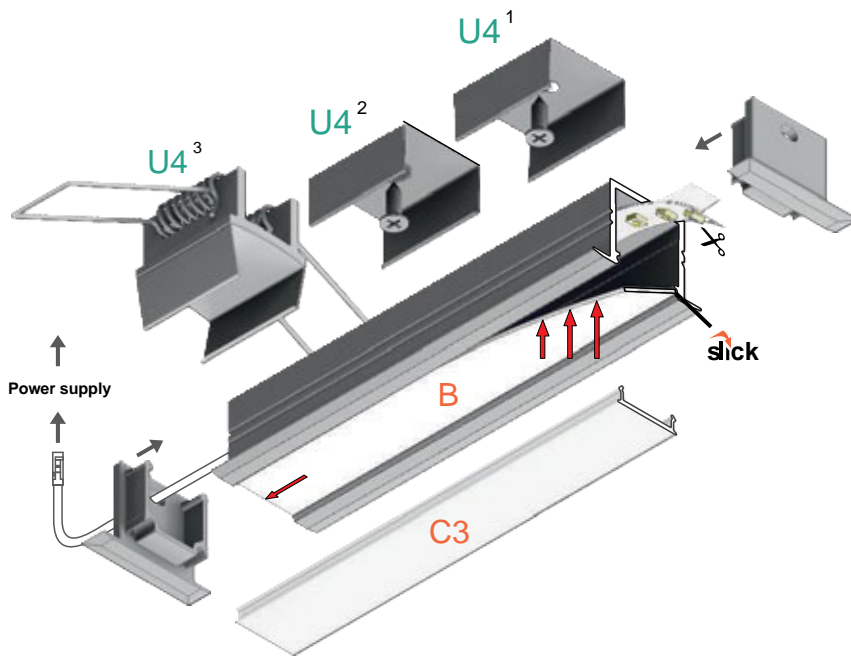

SMART-IN16

- used mainly in furniture
- ceiling installation possible
- 6 types of di users

max 16 mm

Recessed

SMART-IN16-BC3 end cap with hole
material: ABS

White LED-F6999901	Silver LED-F6999940	Grey LED-F6999922
-----------------------	------------------------	----------------------