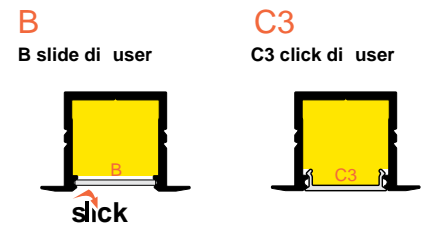

SMART-IN16

- used mainly in furniture
- ceiling installation possible
- 6 types of di users

max 16 mm

Recessed

SMART-IN16-BC3 end cap with hole
material: ABS

White LED-F6999901	Silver LED-F6999940	Grey LED-F6999922
-----------------------	------------------------	----------------------