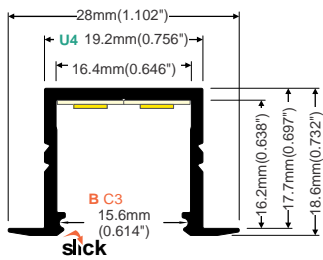

SMART-IN16

- used mainly in furniture
- ceiling installation possible
- 6 types of di users

max 16 mm

Recessed

SMART-IN16-BC3 end cap with hole
material: ABS

White LED-F6999901	Silver LED-F6999940	Grey LED-F6999922
-----------------------	------------------------	----------------------