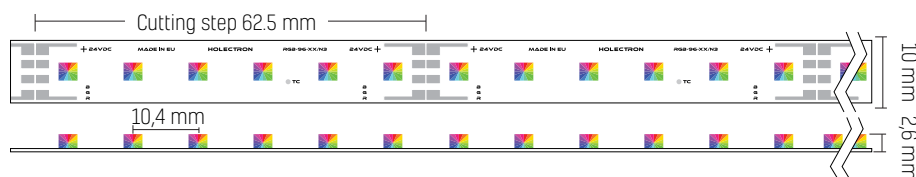

RGB, Indoor.

RGB-96/N Color mixing. NICHIA 96 LEDs/m

INDOOOR FLEXIBLE LED STRIPS

NICHIA Highest quality LED	Stabilized current	3 STEP MacAdam	Made in Europe	5-year warranty	UL approved	LM80 Certified product	>60 000 hours L90B10

General information

To produce our indoor flexible LED strips, we use NICHIA LEDs from Japan, durable copper PCB and a current stabilization system inside the LED strip.

Thermal conductive adhesive tape guarantees perfect heat transfer to the mounting surface. All of our product features guarantee extra long lifetime and stable performance.

Our flexible LED light strips are designed for long-term professional lighting applications and perfectly fit in any linear or curved applications where strong colorful effect is your goal.

Lumen package	RGB 1214 lm/m
Power	28.8 W/m
Maximum length	3 m [10 ft]
LEDs/m	96 LEDs/m
Voltage	24VDC [22,5-25VDC]
Tape width	10 mm
Cutting step	62.5 mm [2.46 in]
Tc temperature	<75°C
Operating temperature	-35°C – 50°C
Beam angle	120°
Dimmable	Yes
Strip length per reel	10 m or 50 m