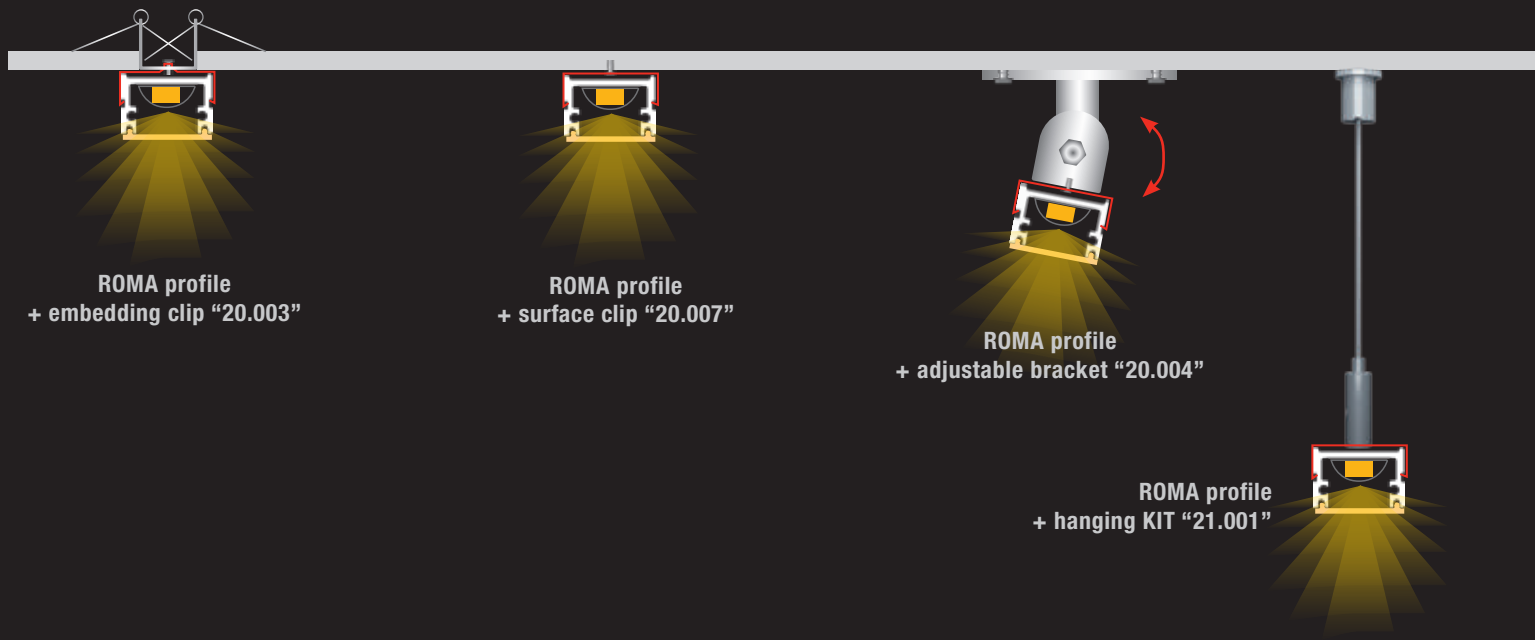

ROMA profile
+ embedding clip "20.003"

ROMA profile
+ surface clip "20.007"

ROMA profile
+ adjustable bracket "20.004"

ROMA profile
+ hanging KIT "21.001"