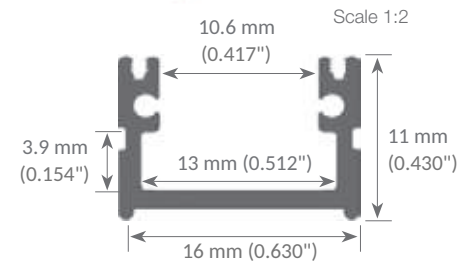

It is suitable for led strips with a maximum width of 12mm, whose power level does not exceed 30W/m.

In order to obtain a more homogeneous and diffused illumination, we recommend the combined use of both our opal cover and Canovelles-Barcelona-Gomera-COB ecoled strips.

## ROMA

IP65

Scale 1:1

By applying the lens cover on the Roma profile together with the flexible led strip we get a beam of 30° light.