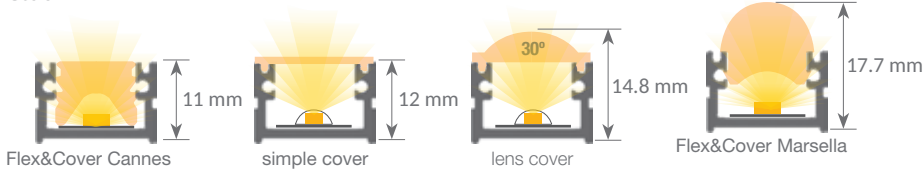

The profile is ideal for using on wall surfaces, furniture, shelves and similar areas.

Its cover (available in 9 different finishings) has our "easy-ON" system; once combined with this profile it provides an IP65 rating to the luminaire.

It is suitable for led strips with a maximum width of 12mm, whose power level does not exceed 30W/m.

In order to obtain a more homogeneous and diffused illumination, we recommend the combined use of both our opal cover and Canovelles-Barcelona-Gomera-COB ecoled strips.

## ROMA

IP65

Scale 1:1

By applying the lens cover on the Roma profile together with the flexible led strip we get a beam of 30° light.