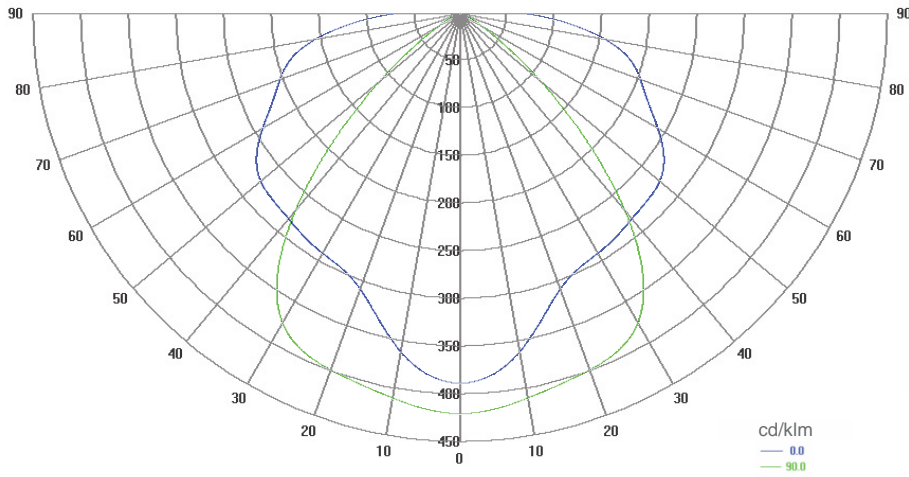

Temperature (Solid) [°C]
 Temperature ambient: 25°C
 Total power: 35W/m (72 LEDs)
 LED strip: 30-DURIS

- LED-AL-RPL55
- LED-AL-RPL55IN
- LED-AB-PL55
- LED-MC-SPR-RPL55
- LED-MC-LOCK2

LED-MC-SPR-B

LED-MC-KEY-RPL55

Polar Candela Distribution Plot
 Using Missed Rays

Assembled Cross section view

* Parameters tolerance +/- 7%