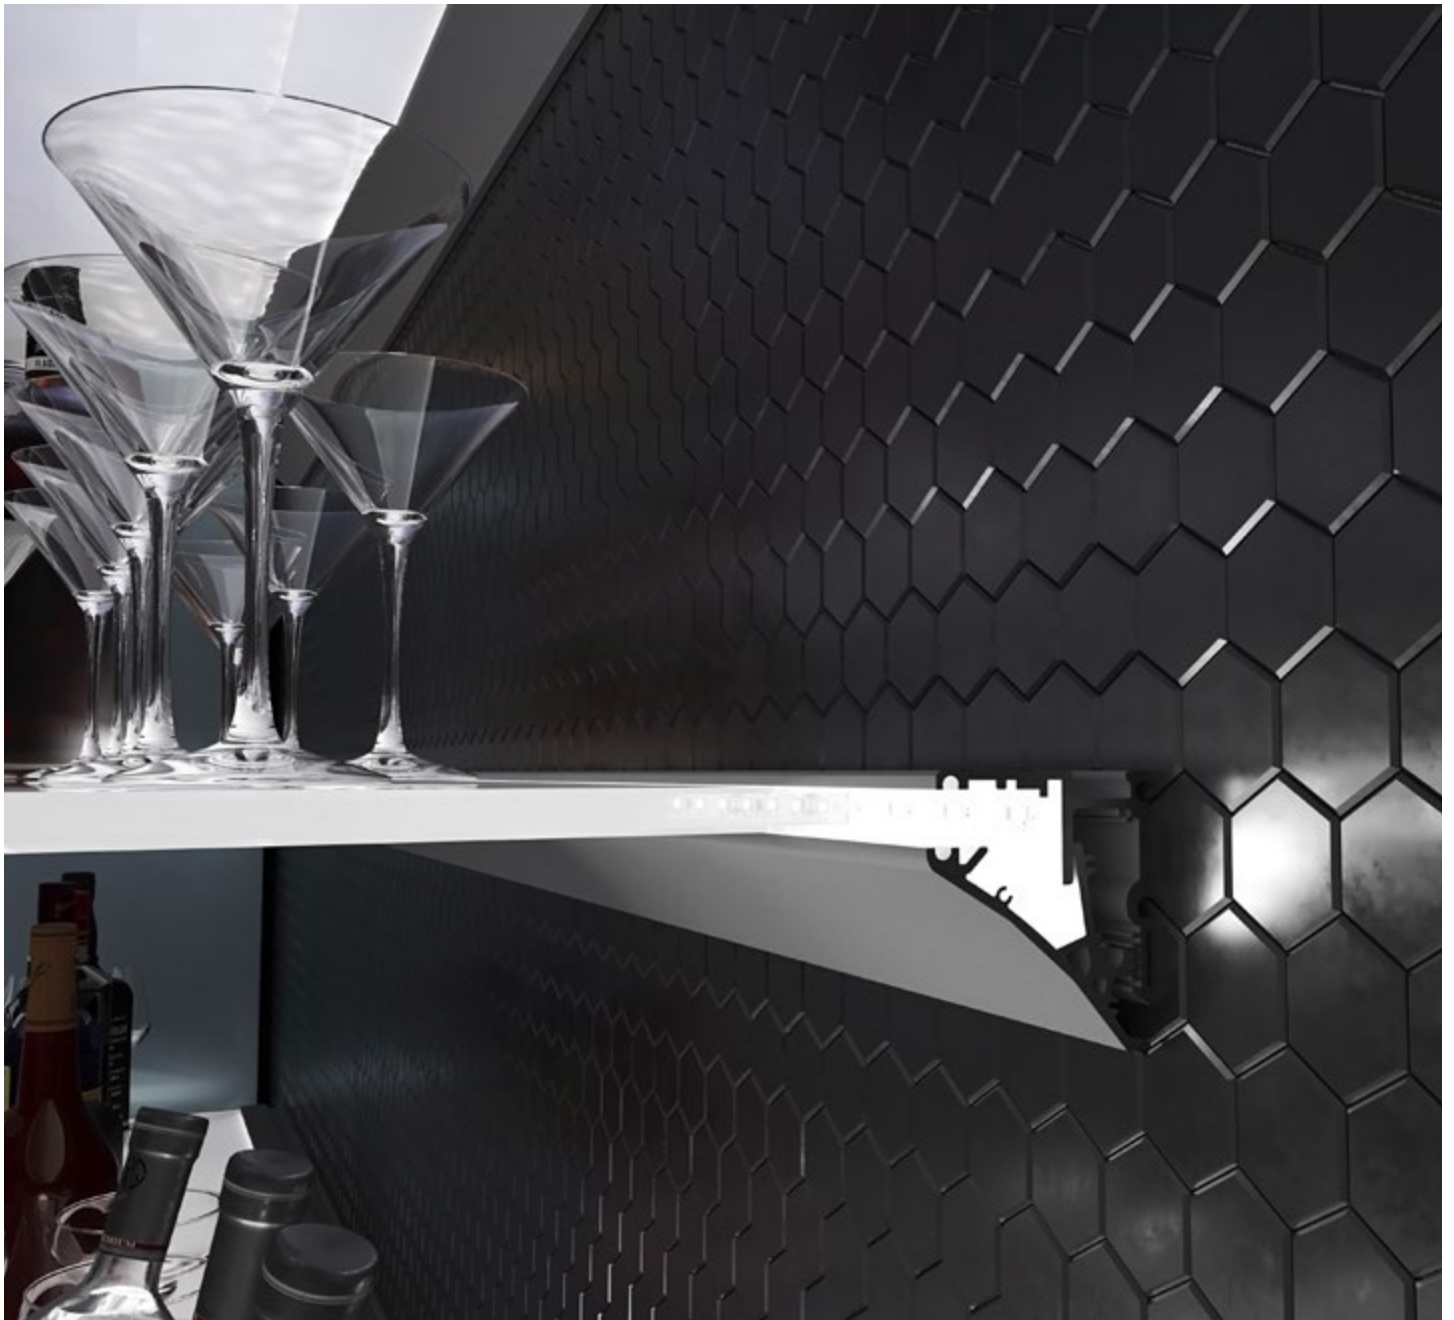

■ Pula P10

UNIFORMLINEAR

DISTRIBUTED BY
Wired 4 Signs USA
+1 (865) 339 4956
info@w4susa.com

www.w4susa.com
7669 Clinton Highway,
Powell, Tennessee, 37849