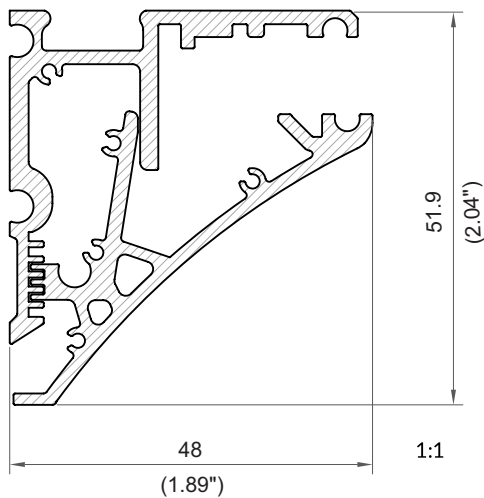

Pula P10

PROFILE TYPE

Shelf Profile

LED STRIP WIDTH

up to 12mm

COLOR VERSIONS

Silver anodized
White lacquered
Black lacquered
Graphite lacquered
Raw Aluminum
Others on request

LENGTH

1000 mm
2000 mm
3000-6000 mm
(to order)

FITS THICK GLASS

6 mm
8 mm
10 mm

TECHNICAL DRAWING WITH DIMENSIONS

ASSEMBLY INSTRUCTIONS

ACCESSORIES

P10-1 plastic caps

■ Pula P10

UNIFORMLINEAR

DISTRIBUTED BY
Wired 4 Signs USA
+1 (865) 339 4956
info@w4susa.com

www.w4susa.com
7669 Clinton Highway,
Powell, Tennessee, 37849