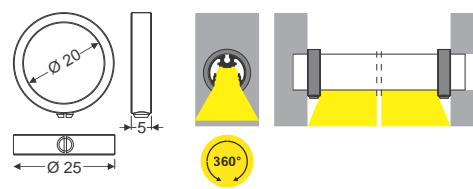

# PEN12 CJ

- wall and furniture application
- can be rotated to direct the light

max 12mm

furniture

special application

\* Parameters tolerance +/- 7%

**J**

di user J slide

end cap PEN12

white  
**F7009901**

silver  
**F7009940**

black  
**F7009902**

grey  
**F7009922**

holder PEN12 flat  
material: stainless steel

stainless  
**F7009019**

holder PEN12 ring  
material: brass