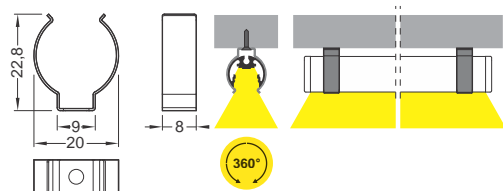

black painted

1000 mm	F7000101	F7000120	F7000102
2000 mm	F7000201	F7000220	F7000202
3000 mm	F7000301	F7000320	F7000302
4050 mm	F7000401	F7000420	F7000402

end cap PEN12

white
F7009901

silver
F7009940

black
F7009902

grey
F7009922

holder PEN12 flat
material: stainless steel