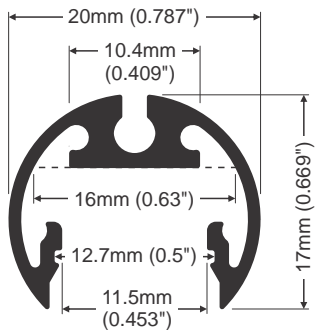

# PEN12 CJ

- wall and furniture application
- can be rotated to direct the light

max 12mm

furniture

special application

\* Parameters tolerance +/- 7%

**J**

di user J slide

1000 mm	<b>F7000101</b>	<b>F7000120</b>	<b>F7000102</b>
2000 mm	<b>F7000201</b>	<b>F7000220</b>	<b>F7000202</b>
3000 mm	<b>F7000301</b>	<b>F7000320</b>	<b>F7000302</b>
4050 mm	<b>F7000401</b>	<b>F7000420</b>	<b>F7000402</b>