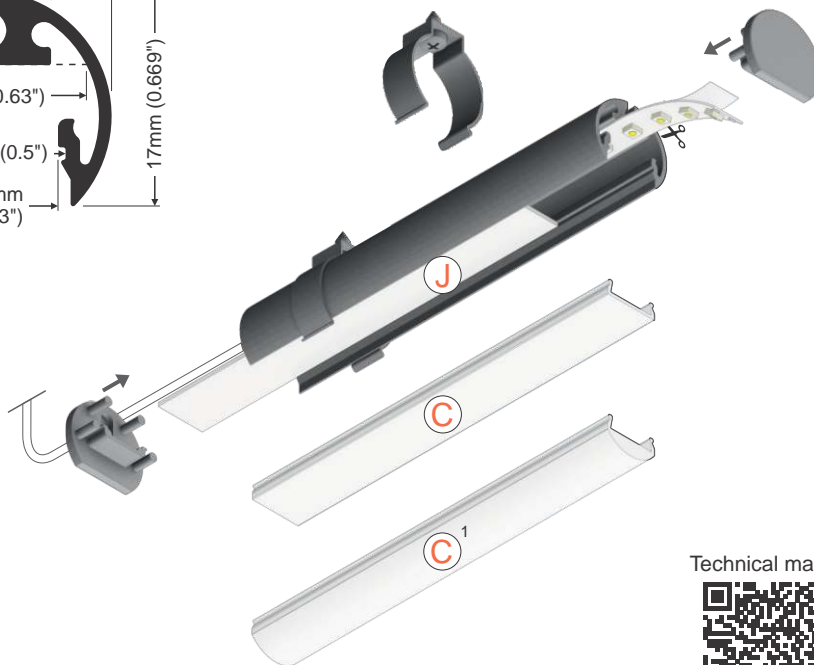

# PEN12 CJ

- wall and furniture application
- can be rotated to direct the light

max 12mm

furniture

special application

\* Parameters tolerance +/- 7%

**J**

di user J slide

**C**

di user C click

**C<sup>1</sup>**

di user C click lens gen2

Technical manual

white painted

anodized

black painted

end cap PEN12

white  
**F7009901**

silver  
**F7009940**

black  
**F7009902**

grey  
**F7009922**

holder PEN12 flat  
material: stainless steel

stainless  
**F7009019**

holder PEN12 ring  
material: brass