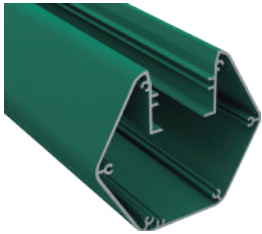

Paco by Luz Negra

Our PROFESSIONAL led profile series for surface/hanging applications is manufactured in high purity aluminium, with 8 different colours to choose from.

The profile has an elegant hexagonal shape which can be rotated to achieve the desired lighting effect. Its inner tray (where we can find the led and power supply) can be removed from the front which means easy maintenance.

This profile can be combined with microprism covers both in transparent and frosted ("easy-ON" System), which improve glare and UGR levels.

We offer a 10 year guarantee on the profiles and 4 year guarantee on the covers.

Aluminium profile

- LED-17.036 azure blue lacquered (ral 5009)
- LED-17.037 white lacquered (ral 9003)
- LED-17.038 black lacquered (ral 9005)
- LED-17.039 Patina green lacquered (ral 6000)
- LED-17.040 stone grey lacquered (ral 7030)
- LED-17.041 pastel yellow lacquered (ral 1034)
- LED-17.042 tomato red lacquered (ral 3013)
- LED-17.043 ivory lacquered (ral 1014)