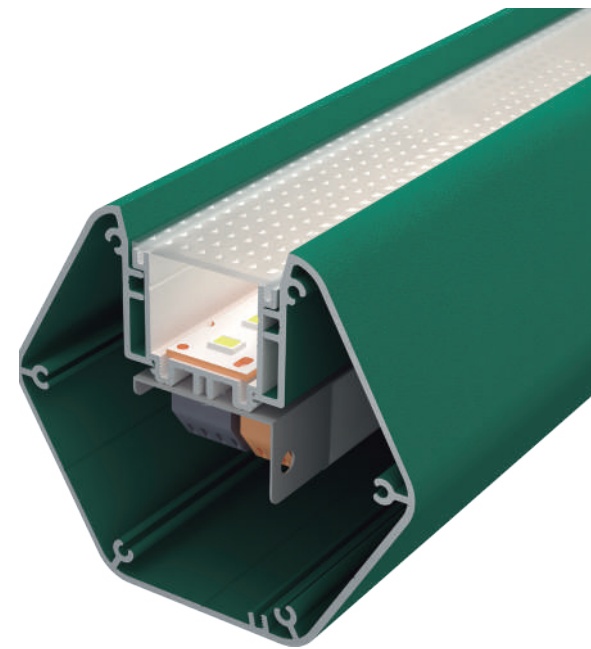

Paco by Luz Negra

Our PROFESSIONAL led profile series for surface/hanging applications is manufactured in high purity aluminium, with 8 different colours to choose from.

The profile has an elegant hexagonal shape which can be rotated to achieve the desired lighting effect. Its inner tray (where we can find the led and power supply) can be removed from the front which means easy maintenance.

This profile can be combined with microprism covers both in transparent and frosted ("easy-ON" System), which improve glare and UGR levels.

We offer a 10 year guarantee on the profiles and 4 year guarantee on the covers.

Aluminium profile

- LED-17.036 azure blue lacquered (ral 5009)
- LED-17.037 white lacquered (ral 9003)
- LED-17.038 black lacquered (ral 9005)
- LED-17.039 Patina green lacquered (ral 6000)
- LED-17.040 stone grey lacquered (ral 7030)
- LED-17.041 pastel yellow lacquered (ral 1034)
- LED-17.042 tomato red lacquered (ral 3013)
- LED-17.043 ivory lacquered (ral 1014)

"easy-ON" polycarbonate cover

- LED-18.070 frosted
- LED-18.071 transparent microprism
- LED-18.072 frosted microprism
- LED-18.073...Black&White

Hanging kit

- LED-21.001 Chrome set of 2 units
- LED-21.002 White set of 2 units
- LED-21.003 black set of 2 units