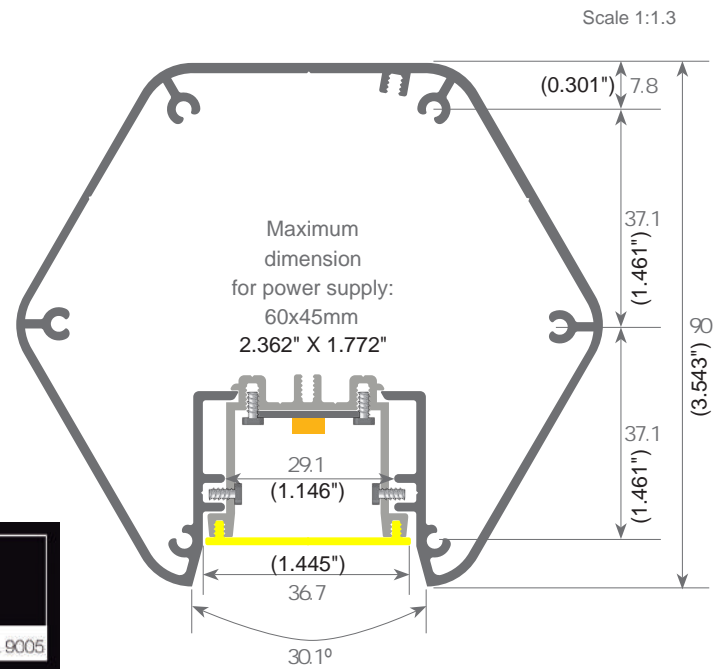

Aluminium tray

- LED-15.007 lacquered white

Safety cable

- LED-22.039 steel 18cm

Ral colours

DISTRIBUTED BY

Wired 4 Signs USA +1 (865) 339 4956
 info@w4susa.com 669 Clinton Highway, Powell,
 Tennessee, 37849

Aluminium alloy extrusion process in accordance with: ISO 9001:2015 / Tolerances: UNE-EN 755-9 / Theoretical weight: 1.320 kg / Alloy: 6063 / Perimeter: 603 mm / Purity aluminium: 98.5% / Treatment: T-5

Surfaces

Hanging

Different positions

60°

120°

240°

300°

DISTRIBUTED BY