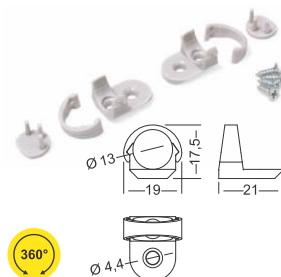

PEN8 |

- decorative and lighting profile, eg. for glass cabinets
- possibility of mounting between the walls of a cabinet

more information

furniture

special application

max 8 mm

DISTRIBUTED BY

* Parameters tolerance +/- 7%

end cap PEN8

silver
LED-86490040

grey
LED-86490022

end cap PEN8 with hole

silver
LED-86470040

grey
LED-86070022

holder PEN8 flat

material: ABS

grey
LED-86070022

holder PEN8 simple

material: zinc coated steel

zinc coated steel
LED-86370030

holder PEN8 ring

material: brass

chrome

LED-86440003

material: aluminium

raw aluminium

LED-86440000

DISTRIBUTED BY

* Parameters tolerance +/- 7%

Wired 4 Signs USA +1 (865) 339 4956 info@w4susa.com www.w4susa.com 7669 Clinton Highway, Powell, Tennessee, 37849