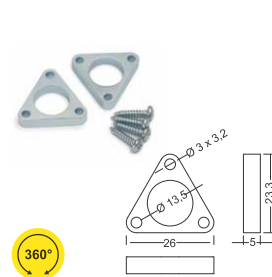

material: ABS

grey
LED-86070022

holder PEN8 simple