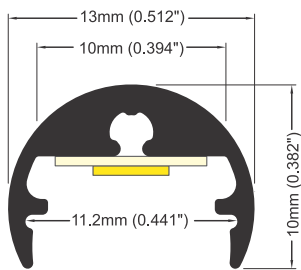

diffuser I click

Technical manual