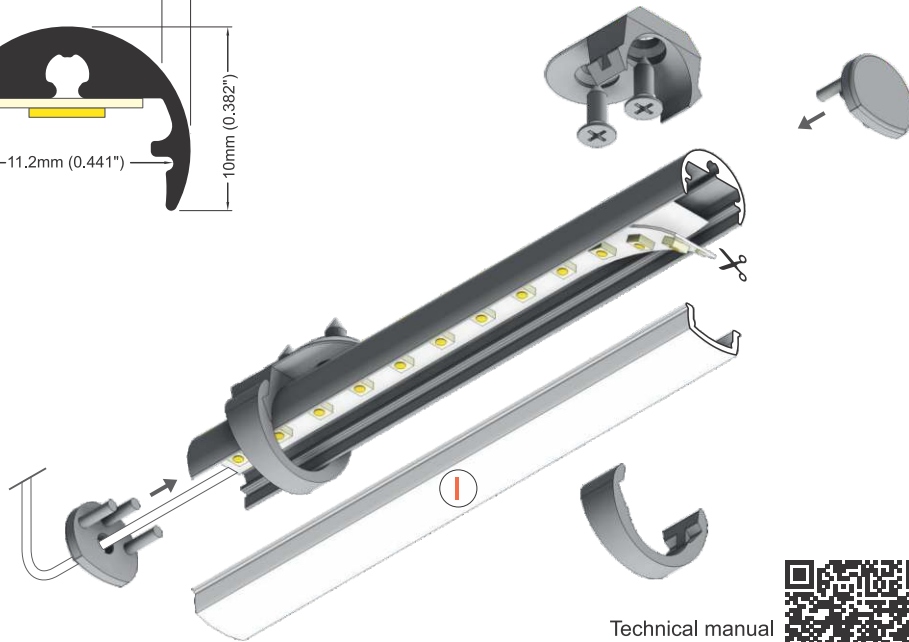

PEN8 |

- decorative and lighting profile, eg. for glass cabinets
- possibility of mounting between the walls of a cabinet

more information

furniture

special application

max 8 mm

DISTRIBUTED BY

* Parameters tolerance +/- 7%

Wired 4 Signs USA +1 (865) 339 4956 info@w4susa.com www.w4susa.com 7669 Clinton Highway, Powell, Tennessee, 37849

 diffuser I click

Technical manual

anodized

1000 mm	LED-86020020
2000 mm	LED-86030020
3000 mm	LED-86530020
4050 mm	LED-86540020

end cap PEN8

silver
LED-86490040

grey
LED-86490022

end cap PEN8 with hole

silver
LED-86470040

grey
LED-86070022

holder PEN8 flat

material: ABS

grey
LED-86070022

holder PEN8 simple

material: zinc coated steel

zinc coated steel
LED-86370030

holder PEN8 ring

material: brass

chrome

LED-86440003