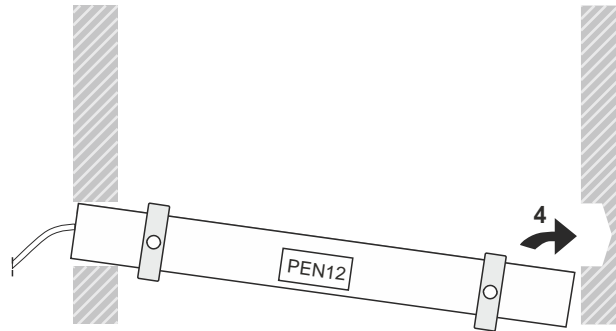

3 LED power supply /

The length of the cover is equal to the length of the profile. / długość klosza równa jest długości profilu.

Dimensions of the space to install LED source /

- page / str. 2 PEN12 flat holder
- page / str. 3 PEN12 stretcher holder /
- page / str. 4 PEN12 ring holder
- page / str. 5 PEN12 double holder with thread /
- page / str. 6 PEN12 double holder with so t ceiling /
- page / str. 7 PEN12 wall-mounted extension arm /
- page / str. 7 PEN12 cabinet-mounted extension arm /

PEN12 flat holder

PEN12 stretcher holder /

-  x1
-  x1
-  x1
-  x1
-  x1
-  x2
-  x2

PEN12 ring holder

PEN12 double holder with threads /

PEN12 double holder with so t ceiling

PEN12 wall-mounted extension arm /