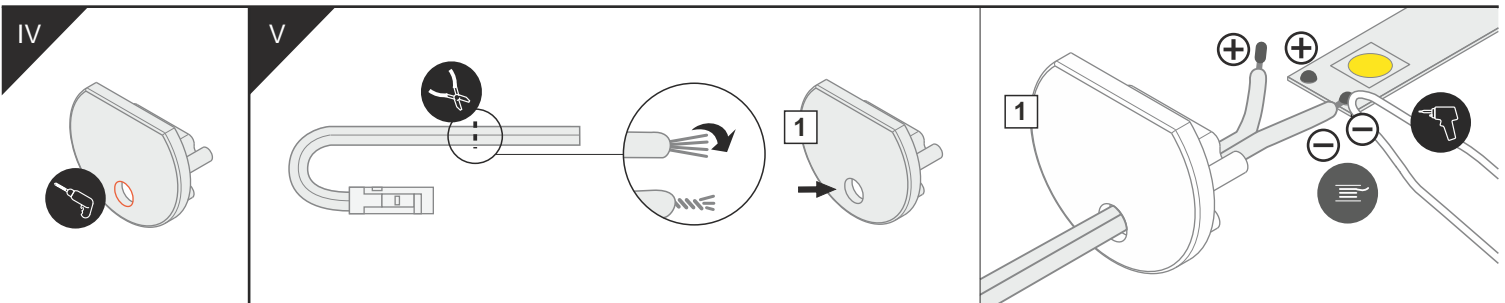

PEN12 CJ

SPECIAL APPLICATION PROFILE

max 12 mm

J J slide cover /

C C click cover /

C C click lens cover

1 PEN12 ending

2 power supply cable /

3 LED power supply /

The length of the cover is equal to the length of the profile. / długość klosza równa jest długości profilu.

Dimensions of the space to install LED source /

- page / str. 2 PEN12 flat holder
- page / str. 3 PEN12 stretcher holder /
- page / str. 4 PEN12 ring holder
- page / str. 5 PEN12 double holder with thread /
- page / str. 6 PEN12 double holder with so t ceiling /
- page / str. 7 PEN12 wall-mounted extension arm /
- page / str. 7 PEN12 cabinet-mounted extension arm /

PEN12 flat holder

PEN12 stretcher holder /

-  x1
-  x1
-  x1
-  x1
-  x1
-  x2
-  x2

PEN12 ring holder

PEN12 double holder with threads /

PEN12 double holder with so t ceiling

PEN12 wall-mounted extension arm /