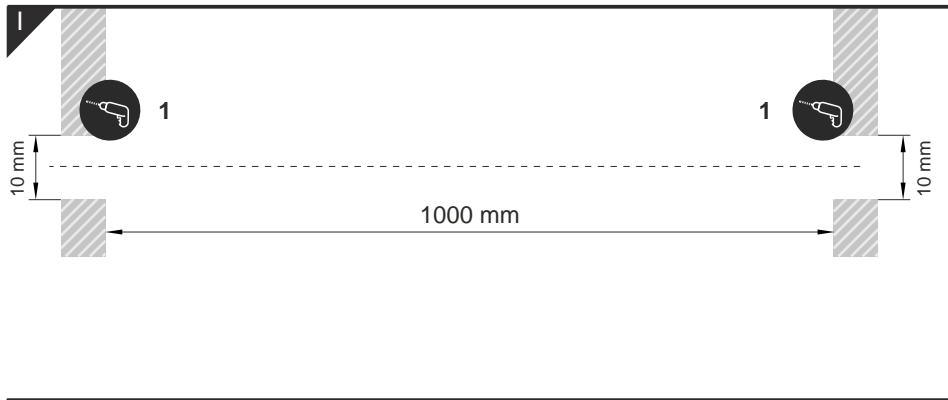

3 LED power supply /

The length of the cover is equal to the length of the profile. / długość klosza równa jest długości profilu.

Dimensions of the space to install LED source /

- page / str. 2 PEN12 flat holder
- page / str. 3 PEN12 stretcher holder /
- page / str. 4 PEN12 ring holder
- page / str. 5 PEN12 double holder with thread /
- page / str. 6 PEN12 double holder with so t ceiling /
- page / str. 7 PEN12 wall-mounted extension arm /
- page / str. 7 PEN12 cabinet-mounted extension arm /

PEN12 flat holder

PEN12 stretcher holder /

-  x1
-  x1
-  x1
-  x1
-  x1
-  x2
-  x2

PEN12 ring holder

PEN12 double holder with threads /

PEN12 double holder with so t ceiling

PEN12 wall-mounted extension arm /