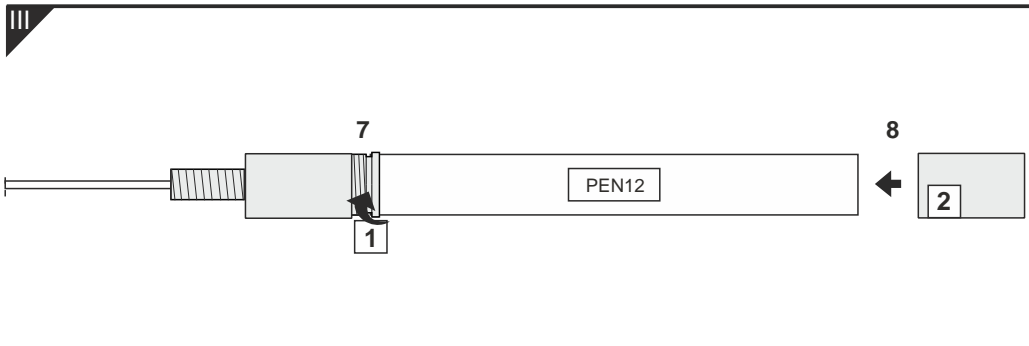

3 LED power supply /

The length of the cover is equal to the length of the profile. / długość klosza równa jest długości profilu.

Dimensions of the space to install LED source /

- page / str. 2 PEN12 flat holder
- page / str. 3 PEN12 stretcher holder /
- page / str. 4 PEN12 ring holder
- page / str. 5 PEN12 double holder with thread /
- page / str. 6 PEN12 double holder with so t ceiling /
- page / str. 7 PEN12 wall-mounted extension arm /
- page / str. 7 PEN12 cabinet-mounted extension arm /

PEN12 flat holder

PEN12 stretcher holder /

-  x1
-  x1
-  x1
-  x1
-  x1
-  x2
-  x2

PEN12 ring holder

PEN12 double holder with threads /

PEN12 double holder with so t ceiling

PEN12 wall-mounted extension arm /