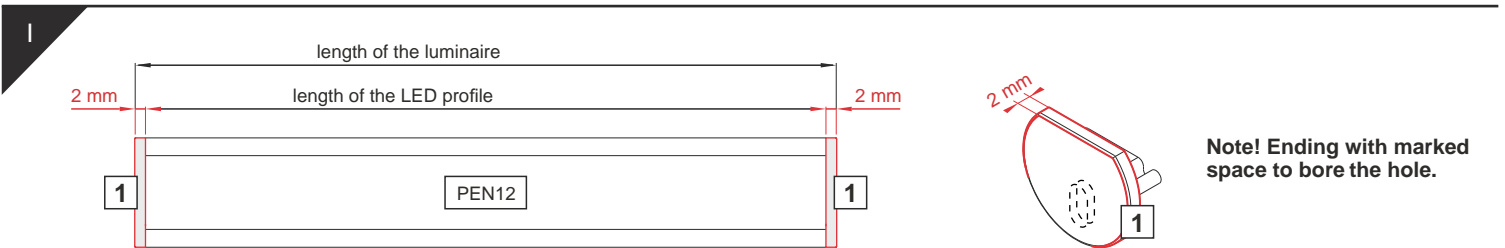

PEN12 CJ

SPECIAL APPLICATION PROFILE

max 12 mm

J J slide cover /

C C click cover /

C C click lens cover

1 PEN12 ending

2 power supply cable /

3 LED power supply /

The length of the cover is equal to the length of the profile. / długość klosza równa jest długości profilu.

Dimensions of the space to install LED source /

- page / str. 2 PEN12 flat holder
- page / str. 3 PEN12 stretcher holder /
- page / str. 4 PEN12 ring holder
- page / str. 5 PEN12 double holder with thread /
- page / str. 6 PEN12 double holder with so t ceiling /
- page / str. 7 PEN12 wall-mounted extension arm /
- page / str. 7 PEN12 cabinet-mounted extension arm /