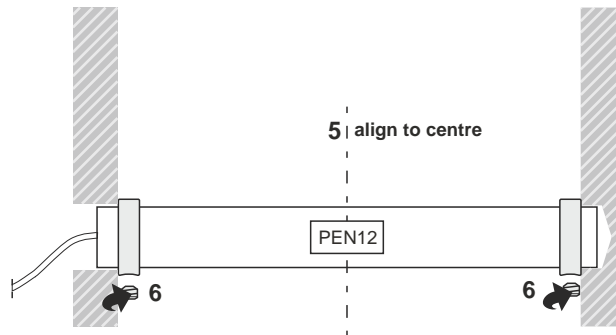

3 LED power supply /

The length of the cover is equal to the length of the profile. / długość klosza równa jest długości profilu.

Dimensions of the space to install LED source /

- page / str. 2 PEN12 flat holder
- page / str. 3 PEN12 stretcher holder /
- page / str. 4 PEN12 ring holder
- page / str. 5 PEN12 double holder with thread /
- page / str. 6 PEN12 double holder with so t ceiling /
- page / str. 7 PEN12 wall-mounted extension arm /
- page / str. 7 PEN12 cabinet-mounted extension arm /

PEN12 flat holder

PEN12 stretcher holder /

-  x1
-  x1
-  x1
-  x1
-  x1
-  x2
-  x2

PEN12 ring holder

PEN12 double holder with threads /

PEN12 double holder with so t ceiling

PEN12 wall-mounted extension arm /

PEN12 cabinet-mounted extension arm /

distributed by

* Parameters tolerance +/- 7%

Wired 4 Signs USA +1 (865) 339 4956 info@w4susa.com 7669 Clinton Highway, Powell, Tennessee, 37849