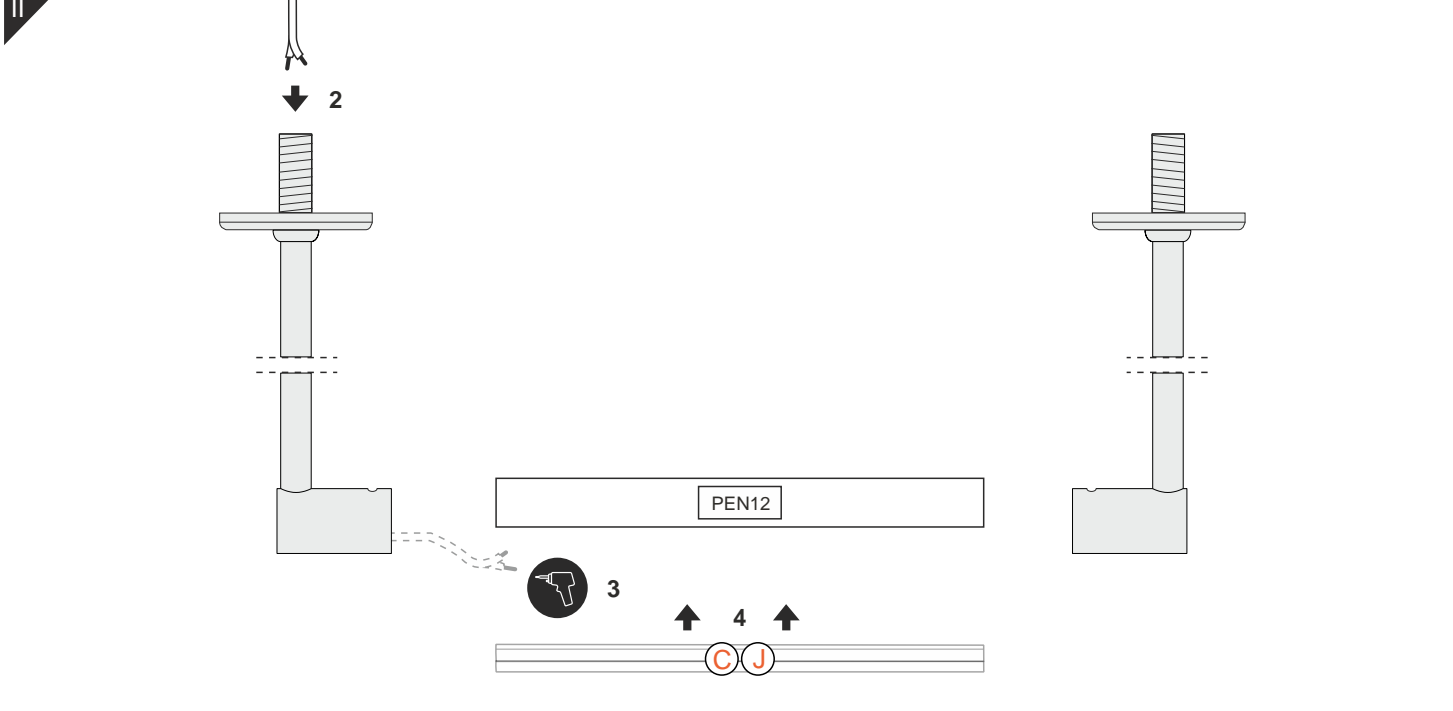

PEN12 CJ

SPECIAL APPLICATION PROFILE

max 12 mm

J J slide cover /

C C click cover /

C C click lens cover

1 PEN12 ending

2 power supply cable /

3 LED power supply /

The length of the cover is equal to the length of the profile. / długość klosza równa jest długości profilu.

Dimensions of the space to install LED source /

- page / str. 2 PEN12 flat holder
- page / str. 3 PEN12 stretcher holder /
- page / str. 4 PEN12 ring holder
- page / str. 5 PEN12 double holder with thread /
- page / str. 6 PEN12 double holder with so t ceiling /
- page / str. 7 PEN12 wall-mounted extension arm /
- page / str. 7 PEN12 cabinet-mounted extension arm /

PEN12 flat holder

PEN12 stretcher holder /

-  x1
-  x1
-  x1
-  x1
-  x1
-  x2
-  x2

PEN12 ring holder

PEN12 double holder with threads /

PEN12 double holder with so t ceiling

PEN12 wall-mounted extension arm /

PEN12 cabinet-mounted extension arm /

distributed by

* Parameters tolerance +/- 7%

Wired 4 Signs USA +1 (865) 339 4956 info@w4susa.com 7669 Clinton Highway, Powell, Tennessee, 37849