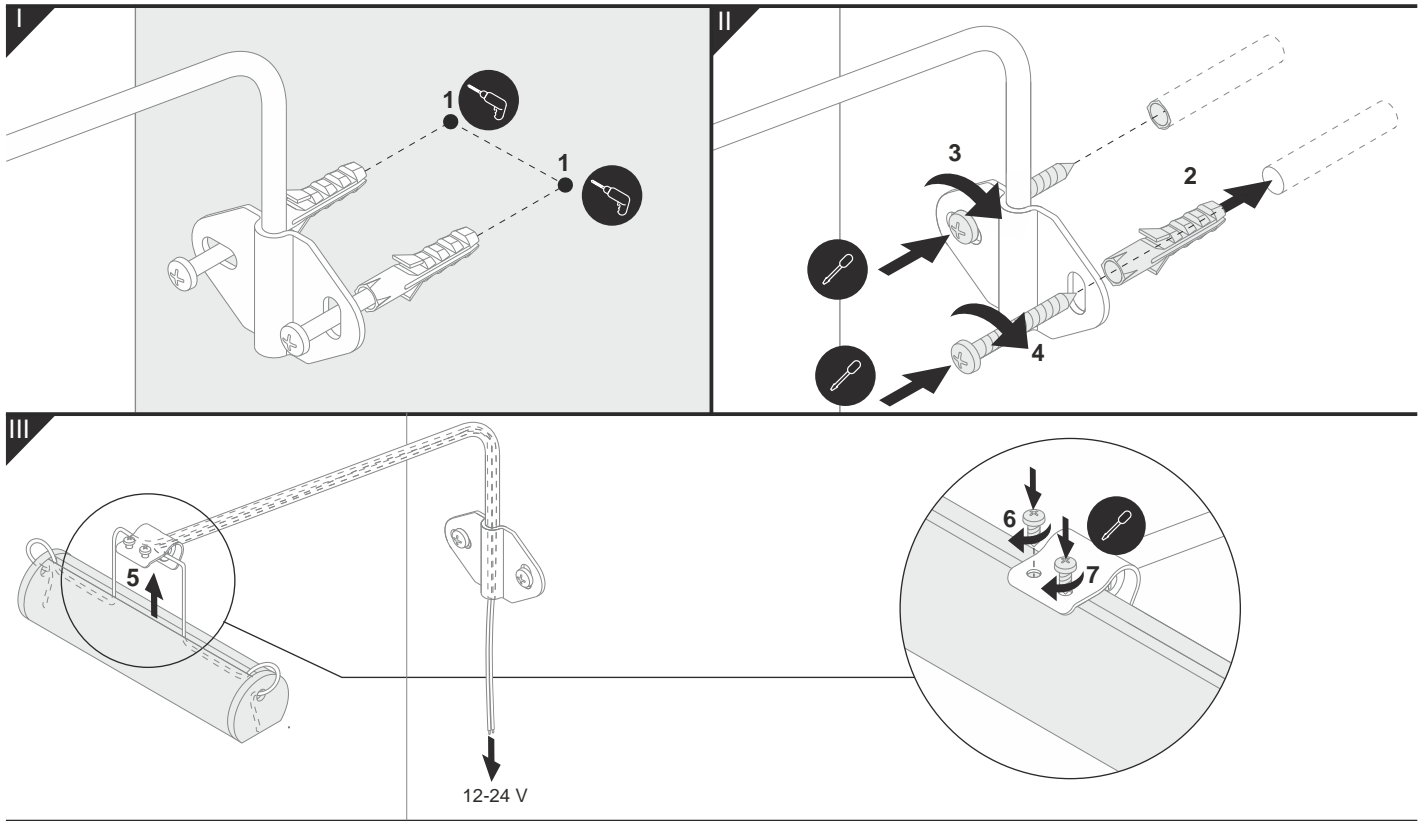

3 LED power supply /

The length of the cover is equal to the length of the profile. / długość klosza równa jest długości profilu.

Dimensions of the space to install LED source /

- page / str. 2 PEN12 flat holder
- page / str. 3 PEN12 stretcher holder /
- page / str. 4 PEN12 ring holder
- page / str. 5 PEN12 double holder with thread /
- page / str. 6 PEN12 double holder with so t ceiling /
- page / str. 7 PEN12 wall-mounted extension arm /
- page / str. 7 PEN12 cabinet-mounted extension arm /

PEN12 flat holder

PEN12 stretcher holder /

-  x1
-  x1
-  x1
-  x1
-  x1
-  x2
-  x2

PEN12 ring holder

PEN12 double holder with threads /

PEN12 double holder with so t ceiling

PEN12 wall-mounted extension arm /