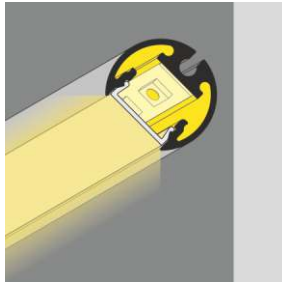

PEN12 CJ

SPECIAL APPLICATION PROFILE

max 12 mm

J J slide cover /

C C click cover /

C C click lens cover

1 PEN12 ending

2 power supply cable /

3 LED power supply /

The length of the cover is equal to the length of the profile. / długość klosza równa jest długości profilu.

Dimensions of the space to install LED source /

- page / str. 2 PEN12 flat holder
- page / str. 3 PEN12 stretcher holder /
- page / str. 4 PEN12 ring holder
- page / str. 5 PEN12 double holder with thread /
- page / str. 6 PEN12 double holder with so t ceiling /
- page / str. 7 PEN12 wall-mounted extension arm /
- page / str. 7 PEN12 cabinet-mounted extension arm /