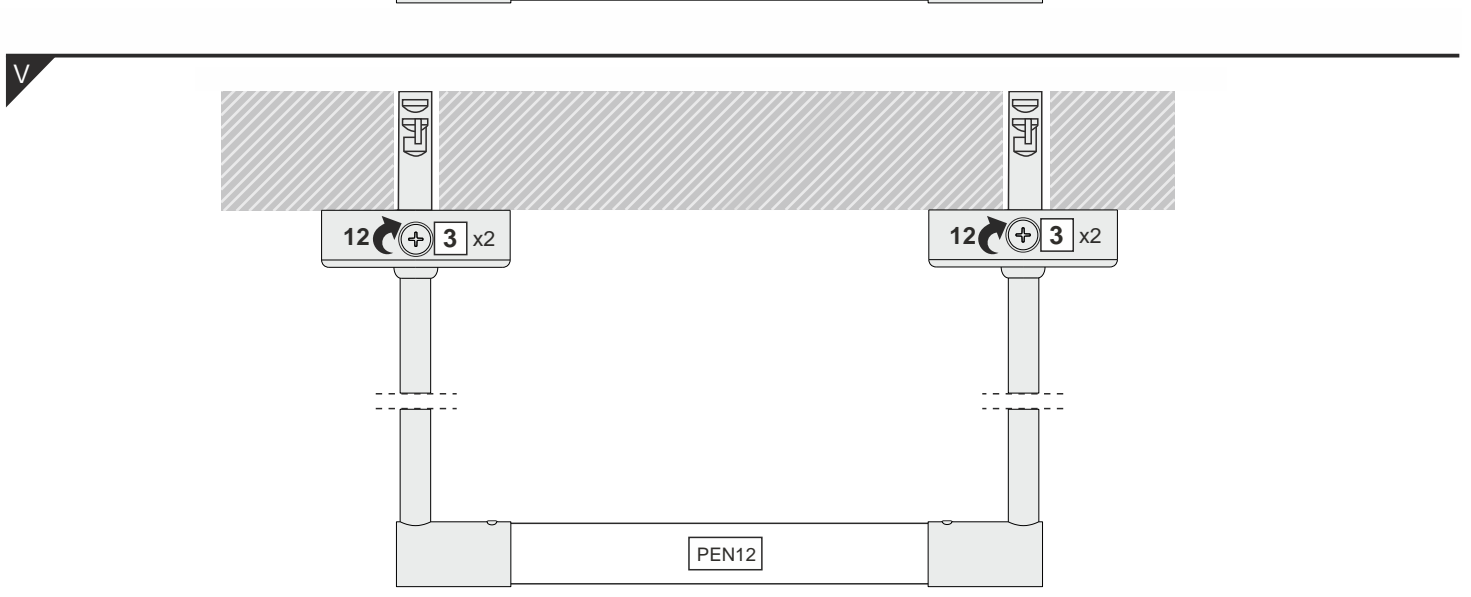

3 LED power supply /

The length of the cover is equal to the length of the profile. / długość klosza równa jest długości profilu.

Dimensions of the space to install LED source /

- page / str. 2 PEN12 flat holder
- page / str. 3 PEN12 stretcher holder /
- page / str. 4 PEN12 ring holder
- page / str. 5 PEN12 double holder with thread /
- page / str. 6 PEN12 double holder with so t ceiling /
- page / str. 7 PEN12 wall-mounted extension arm /
- page / str. 7 PEN12 cabinet-mounted extension arm /

PEN12 flat holder

PEN12 stretcher holder /

-  x1
-  x1
-  x1
-  x1
-  x1
-  x2
-  x2

PEN12 ring holder

PEN12 double holder with threads /

PEN12 double holder with so t ceiling

PEN12 wall-mounted extension arm /