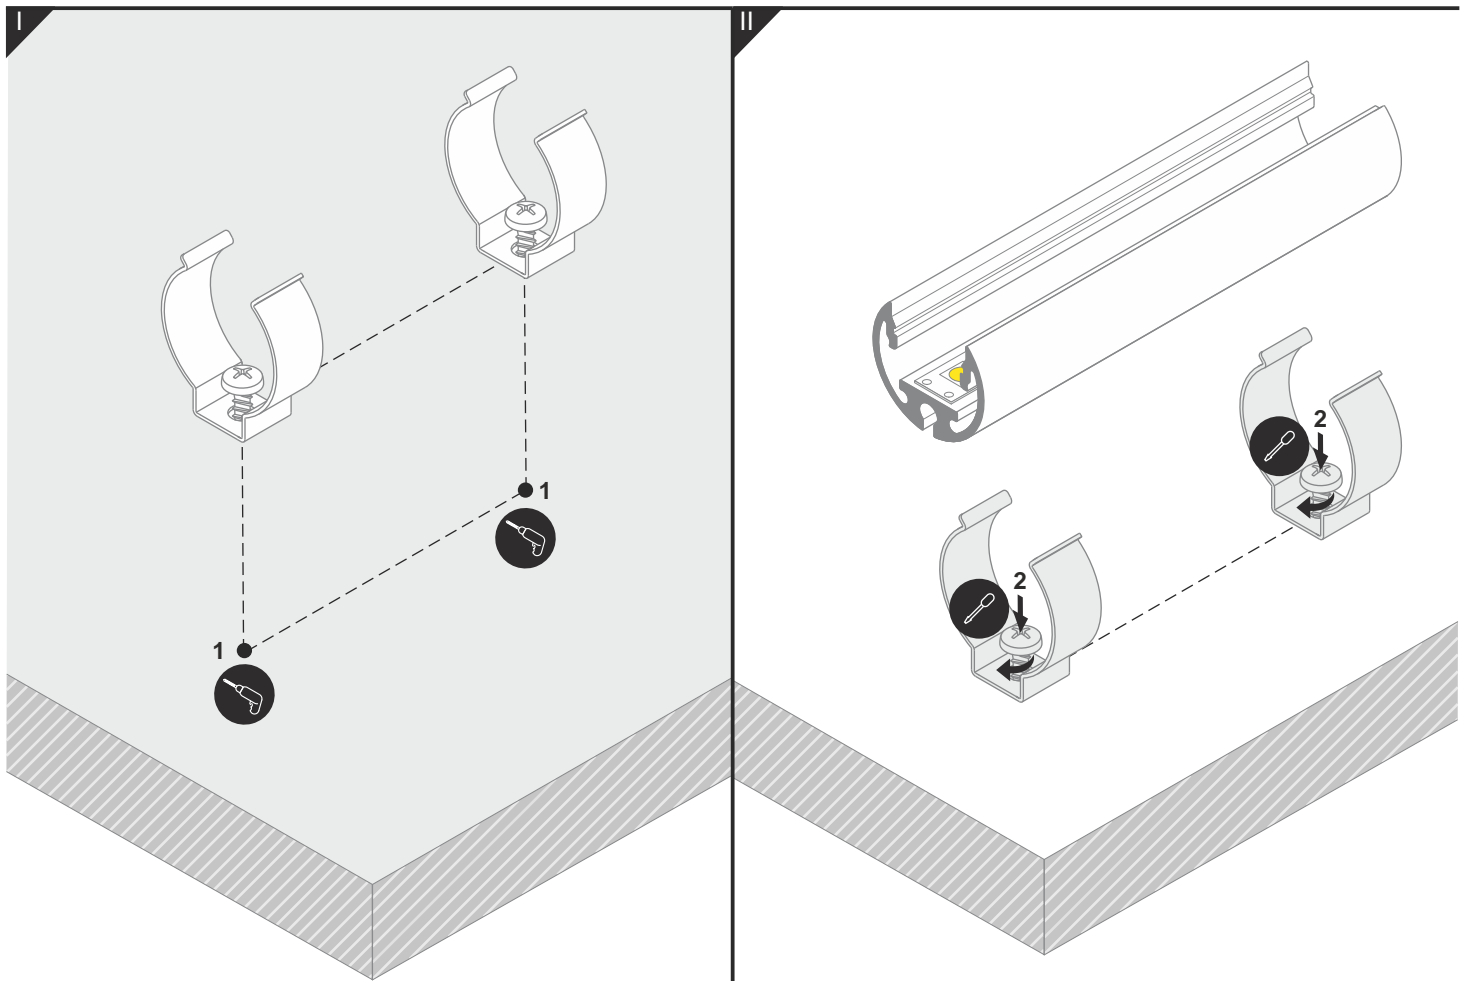

PEN12 CJ

SPECIAL APPLICATION PROFILE

max 12 mm

J J slide cover /

C C click cover /

C C click lens cover

1 PEN12 ending

2 power supply cable /

3 LED power supply /

The length of the cover is equal to the length of the profile. / długość klosza równa jest długości profilu.

Dimensions of the space to install LED source /

- page / str. 2 PEN12 flat holder
- page / str. 3 PEN12 stretcher holder /
- page / str. 4 PEN12 ring holder
- page / str. 5 PEN12 double holder with thread /
- page / str. 6 PEN12 double holder with so t ceiling /
- page / str. 7 PEN12 wall-mounted extension arm /
- page / str. 7 PEN12 cabinet-mounted extension arm /

PEN12 flat holder

PEN12 stretcher holder /

-  x1
-  x1
-  x1
-  x1
-  x1
-  x2
-  x2

PEN12 ring holder

PEN12 double holder with threads /

PEN12 double holder with so t ceiling

PEN12 wall-mounted extension arm /