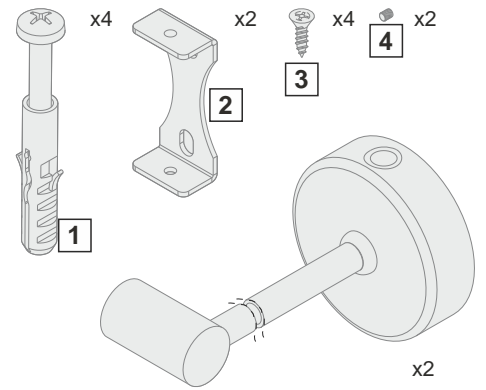

3 LED power supply /

The length of the cover is equal to the length of the profile. / długość klosza równa jest długości profilu.

Dimensions of the space to install LED source /

- page / str. 2 PEN12 flat holder
- page / str. 3 PEN12 stretcher holder /
- page / str. 4 PEN12 ring holder
- page / str. 5 PEN12 double holder with thread /
- page / str. 6 PEN12 double holder with so t ceiling /
- page / str. 7 PEN12 wall-mounted extension arm /
- page / str. 7 PEN12 cabinet-mounted extension arm /

PEN12 flat holder

PEN12 stretcher holder /

-  x1
-  x1
-  x1
-  x1
-  x1
-  x2
-  x2

PEN12 ring holder

PEN12 double holder with threads /

PEN12 double holder with so t ceiling

PEN12 wall-mounted extension arm /

PEN12 cabinet-mounted extension arm /

distributed by

* Parameters tolerance +/- 7%

Wired 4 Signs USA +1 (865) 339 4956 info@w4susa.com 7669 Clinton Highway, Powell, Tennessee, 37849