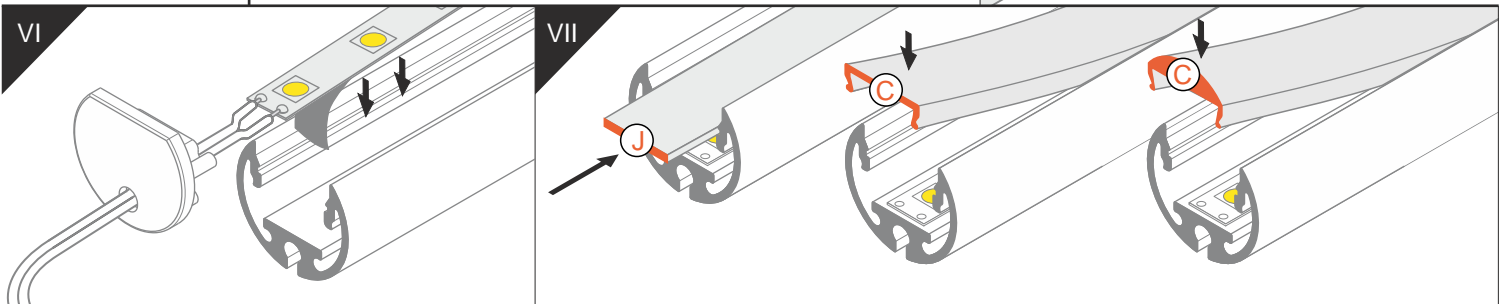

PEN12 CJ

SPECIAL APPLICATION PROFILE

max 12 mm

J J slide cover /

C C click cover /

C C click lens cover

1 PEN12 ending

2 power supply cable /

3 LED power supply /

The length of the cover is equal to the length of the profile. / długość klosza równa jest długości profilu.

Dimensions of the space to install LED source /

- page / str. 2 PEN12 flat holder
- page / str. 3 PEN12 stretcher holder /
- page / str. 4 PEN12 ring holder
- page / str. 5 PEN12 double holder with thread /
- page / str. 6 PEN12 double holder with so t ceiling /
- page / str. 7 PEN12 wall-mounted extension arm /
- page / str. 7 PEN12 cabinet-mounted extension arm /