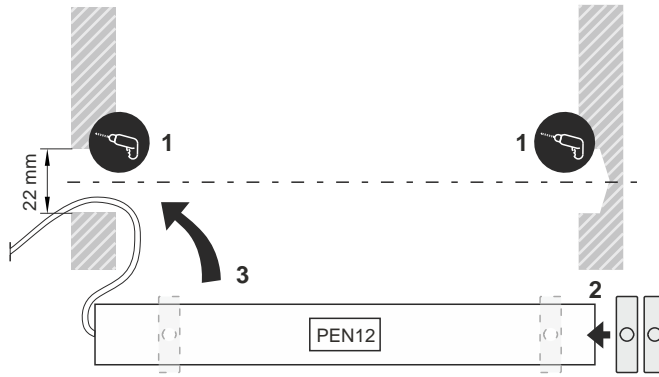

3 LED power supply /

The length of the cover is equal to the length of the profile. / długość klosza równa jest długości profilu.

Dimensions of the space to install LED source /

- page / str. 2 PEN12 flat holder
- page / str. 3 PEN12 stretcher holder /
- page / str. 4 PEN12 ring holder
- page / str. 5 PEN12 double holder with thread /
- page / str. 6 PEN12 double holder with so t ceiling /
- page / str. 7 PEN12 wall-mounted extension arm /
- page / str. 7 PEN12 cabinet-mounted extension arm /

PEN12 flat holder

PEN12 stretcher holder /

-  x1
-  x1
-  x1
-  x1
-  x1
-  x2
-  x2

PEN12 ring holder

PEN12 double holder with threads /

PEN12 double holder with so t ceiling

PEN12 wall-mounted extension arm /

PEN12 cabinet-mounted extension arm /

distributed by

* Parameters tolerance +/- 7%

Wired 4 Signs USA +1 (865) 339 4956 info@w4susa.com 7669 Clinton Highway, Powell, Tennessee, 37849