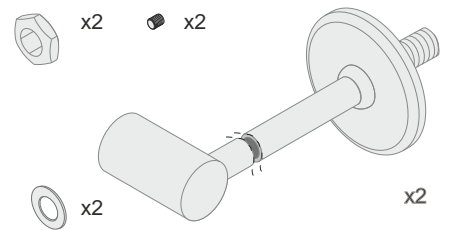

3 LED power supply /

The length of the cover is equal to the length of the profile. / długość klosza równa jest długości profilu.

Dimensions of the space to install LED source /

- page / str. 2 PEN12 flat holder
- page / str. 3 PEN12 stretcher holder /
- page / str. 4 PEN12 ring holder
- page / str. 5 PEN12 double holder with thread /
- page / str. 6 PEN12 double holder with so t ceiling /
- page / str. 7 PEN12 wall-mounted extension arm /
- page / str. 7 PEN12 cabinet-mounted extension arm /

PEN12 flat holder

PEN12 stretcher holder /

-  x1
-  x1
-  x1
-  x1
-  x1
-  x2
-  x2

PEN12 ring holder

PEN12 double holder with threads /

PEN12 double holder with so t ceiling

PEN12 wall-mounted extension arm /

PEN12 cabinet-mounted extension arm /

distributed by

* Parameters tolerance +/- 7%

Wired 4 Signs USA +1 (865) 339 4956 info@w4susa.com 7669 Clinton Highway, Powell, Tennessee, 37849