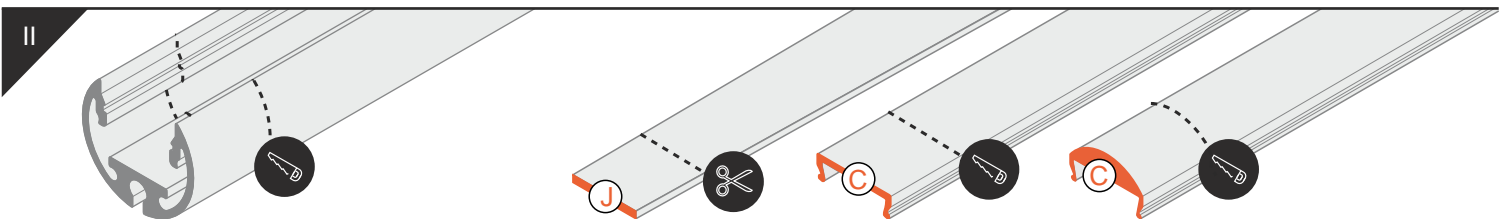

PEN12 CJ

SPECIAL APPLICATION PROFILE

max 12 mm

J J slide cover /

C C click cover /

C C click lens cover

1 PEN12 ending

2 power supply cable /

3 LED power supply /

The length of the cover is equal to the length of the profile. / długość klosza równa jest długości profilu.

Dimensions of the space to install LED source /

- page / str. 2 PEN12 flat holder
- page / str. 3 PEN12 stretcher holder /
- page / str. 4 PEN12 ring holder
- page / str. 5 PEN12 double holder with thread /
- page / str. 6 PEN12 double holder with so t ceiling /
- page / str. 7 PEN12 wall-mounted extension arm /
- page / str. 7 PEN12 cabinet-mounted extension arm /