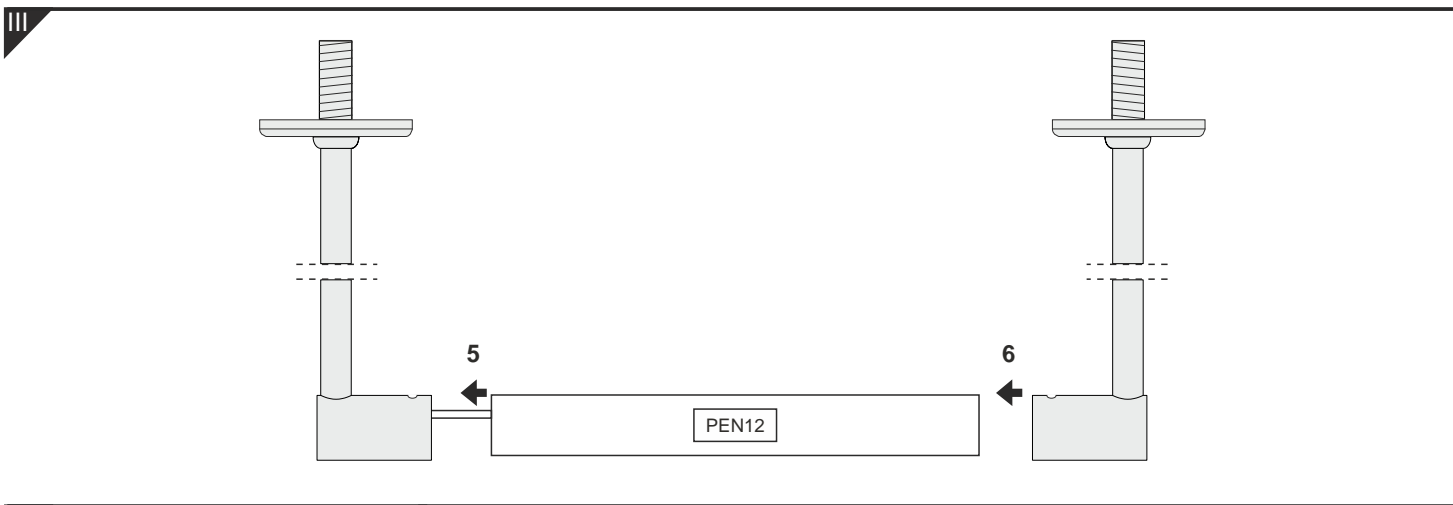

3 LED power supply /

The length of the cover is equal to the length of the profile. / długość klosza równa jest długości profilu.

Dimensions of the space to install LED source /

- page / str. 2 PEN12 flat holder
- page / str. 3 PEN12 stretcher holder /
- page / str. 4 PEN12 ring holder
- page / str. 5 PEN12 double holder with thread /
- page / str. 6 PEN12 double holder with so t ceiling /
- page / str. 7 PEN12 wall-mounted extension arm /
- page / str. 7 PEN12 cabinet-mounted extension arm /

PEN12 flat holder

PEN12 stretcher holder /

-  x1
-  x1
-  x1
-  x1
-  x1
-  x2
-  x2

PEN12 ring holder

PEN12 double holder with threads /

PEN12 double holder with so t ceiling

PEN12 wall-mounted extension arm /