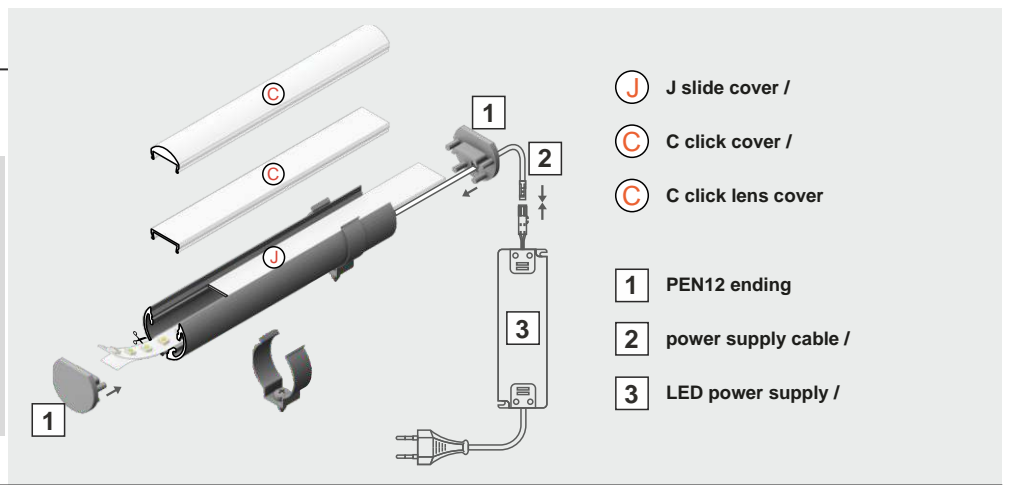

PEN12 CJ

SPECIAL APPLICATION PROFILE

max 12 mm

J J slide cover /

C C click cover /

C C click lens cover

1 PEN12 ending

2 power supply cable /

3 LED power supply /

The length of the cover is equal to the length of the profile. / długość klosza równa jest długości profilu.

Dimensions of the space to install LED source /

- page / str. 2 PEN12 flat holder
- page / str. 3 PEN12 stretcher holder /
- page / str. 4 PEN12 ring holder
- page / str. 5 PEN12 double holder with thread /
- page / str. 6 PEN12 double holder with so t ceiling /
- page / str. 7 PEN12 wall-mounted extension arm /
- page / str. 7 PEN12 cabinet-mounted extension arm /

PEN12 flat holder

PEN12 stretcher holder /

-  x1
-  x1
-  x1
-  x1
-  x1
-  x2
-  x2

PEN12 ring holder

PEN12 double holder with threads /

PEN12 double holder with so t ceiling

PEN12 wall-mounted extension arm /