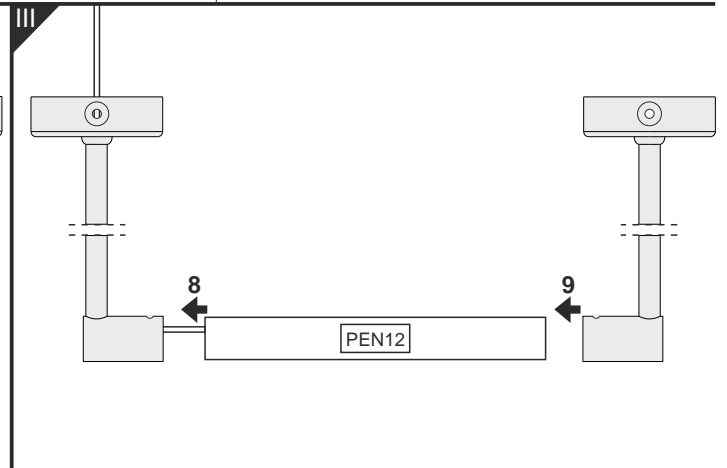

3 LED power supply /

The length of the cover is equal to the length of the profile. / długość klosza równa jest długości profilu.

Dimensions of the space to install LED source /

- page / str. 2 PEN12 flat holder
- page / str. 3 PEN12 stretcher holder /
- page / str. 4 PEN12 ring holder
- page / str. 5 PEN12 double holder with thread /
- page / str. 6 PEN12 double holder with so t ceiling /
- page / str. 7 PEN12 wall-mounted extension arm /
- page / str. 7 PEN12 cabinet-mounted extension arm /

PEN12 flat holder

PEN12 stretcher holder /

-  x1
-  x1
-  x1
-  x1
-  x1
-  x2
-  x2

PEN12 ring holder

PEN12 double holder with threads /

PEN12 double holder with so t ceiling

PEN12 wall-mounted extension arm /

PEN12 cabinet-mounted extension arm /

distributed by

* Parameters tolerance +/- 7%

Wired 4 Signs USA +1 (865) 339 4956 info@w4susa.com 7669 Clinton Highway, Powell, Tennessee, 37849