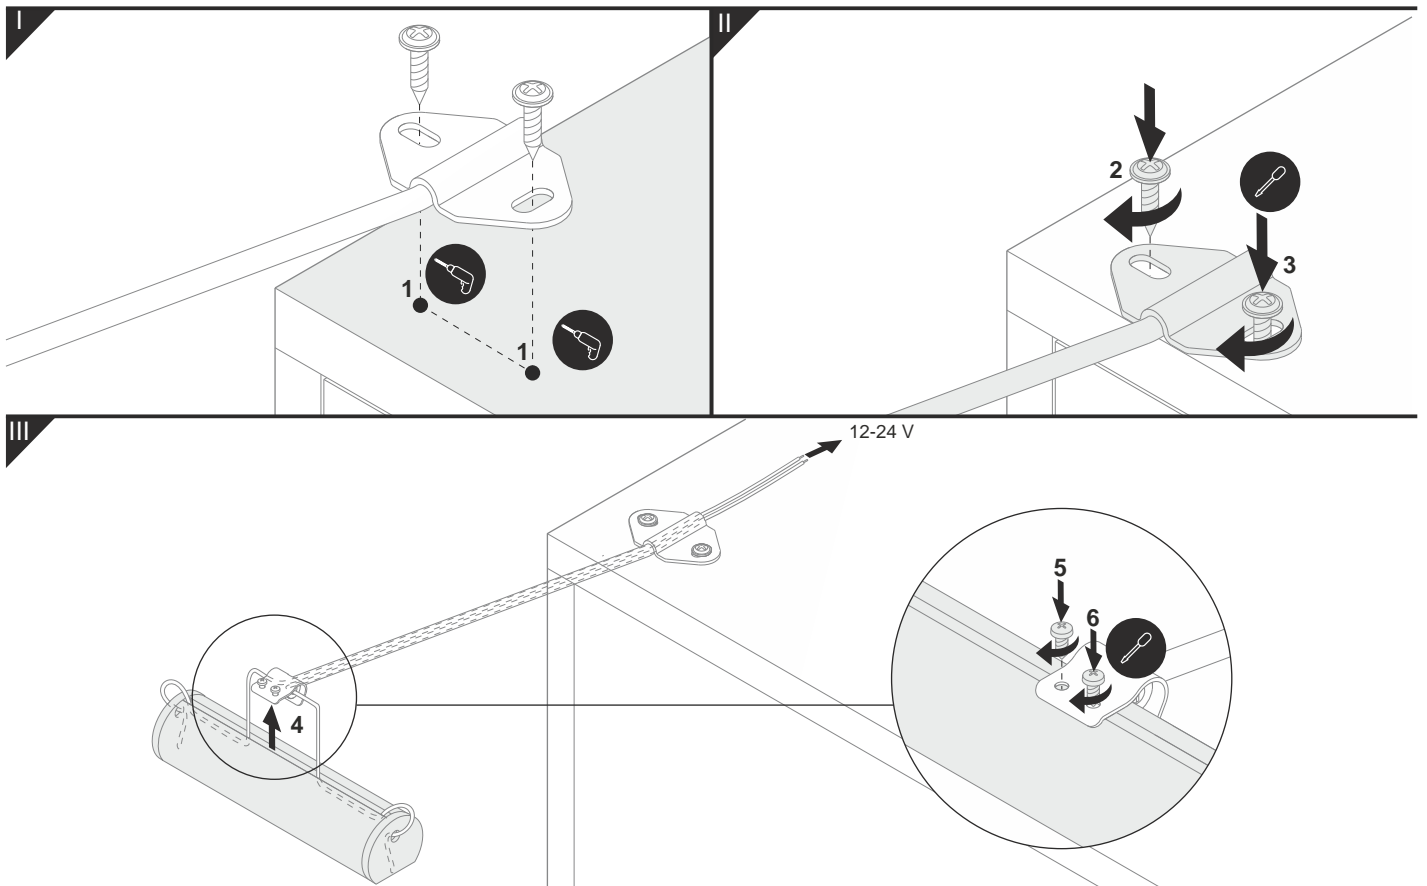

PEN12 cabinet-mounted extension arm /