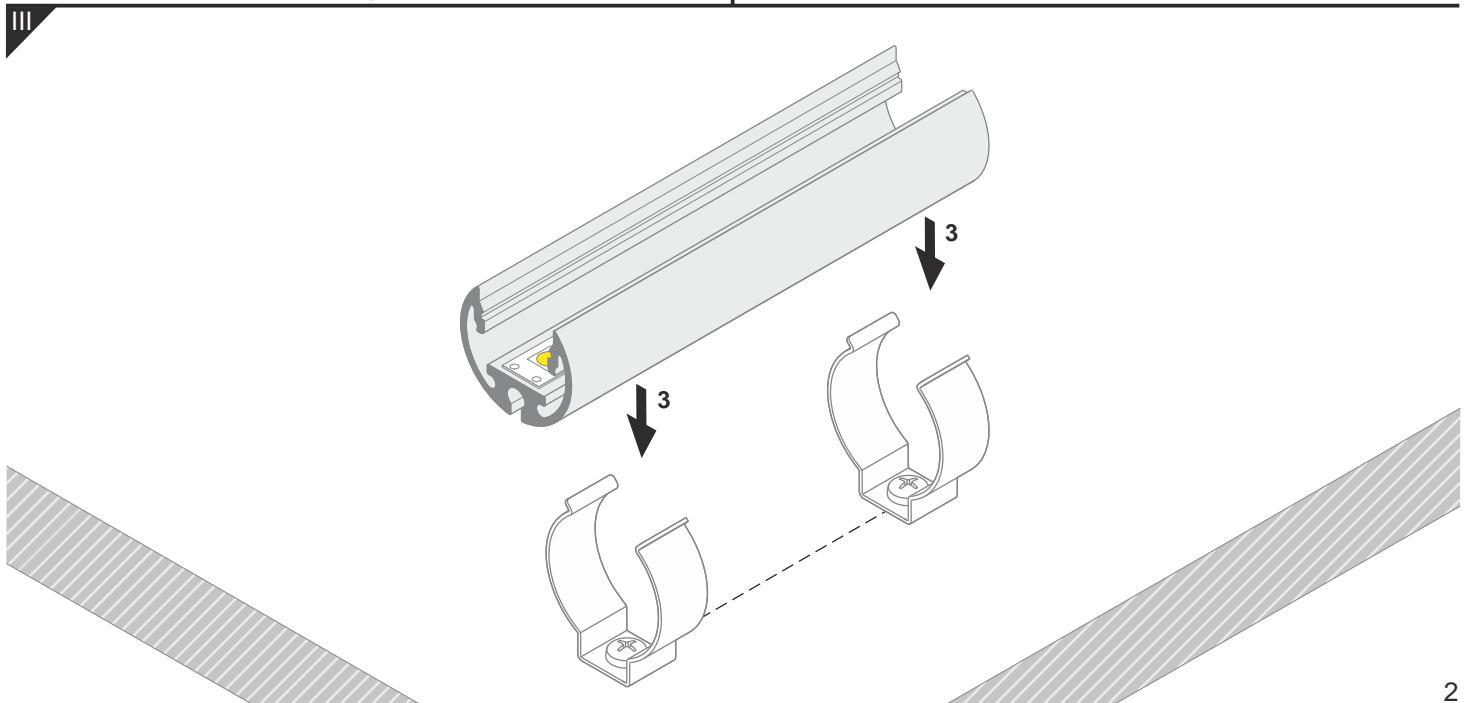

PEN12 CJ

SPECIAL APPLICATION PROFILE

max 12 mm

J J slide cover /

C C click cover /

C C click lens cover

1 PEN12 ending

2 power supply cable /

3 LED power supply /

The length of the cover is equal to the length of the profile. / długość klosza równa jest długości profilu.

Dimensions of the space to install LED source /

- page / str. 2 PEN12 flat holder
- page / str. 3 PEN12 stretcher holder /
- page / str. 4 PEN12 ring holder
- page / str. 5 PEN12 double holder with thread /
- page / str. 6 PEN12 double holder with so t ceiling /
- page / str. 7 PEN12 wall-mounted extension arm /
- page / str. 7 PEN12 cabinet-mounted extension arm /

PEN12 flat holder

PEN12 stretcher holder /

-  x1
-  x1
-  x1
-  x1
-  x1
-  x2
-  x2

PEN12 ring holder

PEN12 double holder with threads /

PEN12 double holder with so t ceiling

PEN12 wall-mounted extension arm /