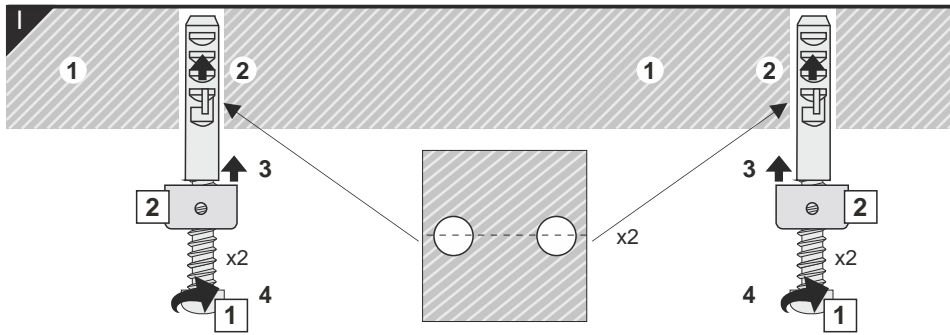

3 LED power supply /

The length of the cover is equal to the length of the profile. / długość klosza równa jest długości profilu.

Dimensions of the space to install LED source /

- page / str. 2 PEN12 flat holder
- page / str. 3 PEN12 stretcher holder /
- page / str. 4 PEN12 ring holder
- page / str. 5 PEN12 double holder with thread /
- page / str. 6 PEN12 double holder with so t ceiling /
- page / str. 7 PEN12 wall-mounted extension arm /
- page / str. 7 PEN12 cabinet-mounted extension arm /

PEN12 flat holder

PEN12 stretcher holder /

-  x1
-  x1
-  x1
-  x1
-  x1
-  x2
-  x2

PEN12 ring holder

PEN12 double holder with threads /

PEN12 double holder with so t ceiling

PEN12 wall-mounted extension arm /

PEN12 cabinet-mounted extension arm /

distributed by

* Parameters tolerance +/- 7%

Wired 4 Signs USA +1 (865) 339 4956 info@w4susa.com 7669 Clinton Highway, Powell, Tennessee, 37849