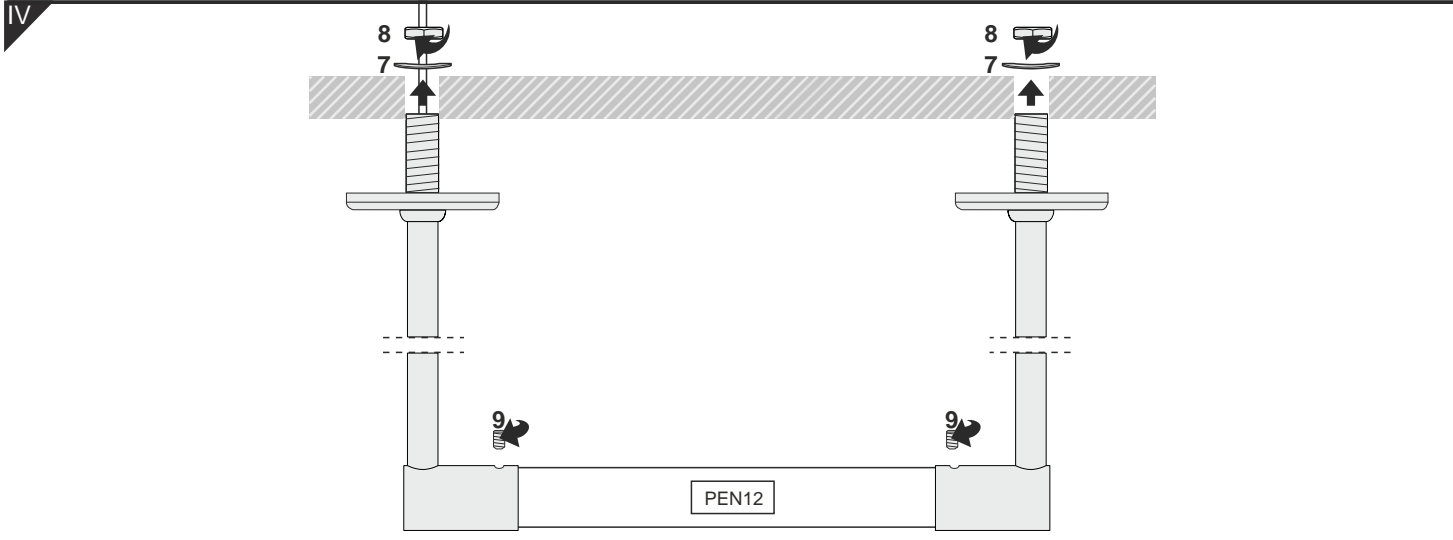

3 LED power supply /

The length of the cover is equal to the length of the profile. / długość klosza równa jest długości profilu.

Dimensions of the space to install LED source /

- page / str. 2 PEN12 flat holder
- page / str. 3 PEN12 stretcher holder /
- page / str. 4 PEN12 ring holder
- page / str. 5 PEN12 double holder with thread /
- page / str. 6 PEN12 double holder with so t ceiling /
- page / str. 7 PEN12 wall-mounted extension arm /
- page / str. 7 PEN12 cabinet-mounted extension arm /

PEN12 flat holder

PEN12 stretcher holder /

-  x1
-  x1
-  x1
-  x1
-  x1
-  x2
-  x2

PEN12 ring holder

PEN12 double holder with threads /

PEN12 double holder with so t ceiling

PEN12 wall-mounted extension arm /