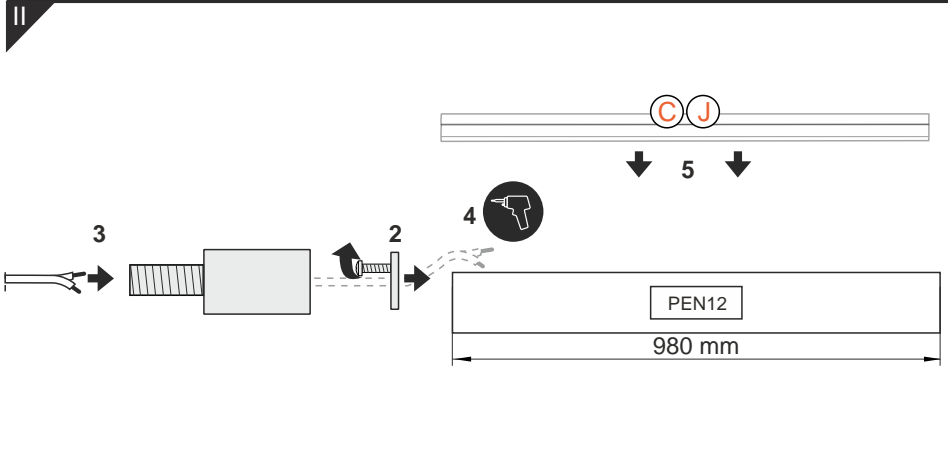

3 LED power supply /

The length of the cover is equal to the length of the profile. / długość klosza równa jest długości profilu.

Dimensions of the space to install LED source /

- page / str. 2 PEN12 flat holder
- page / str. 3 PEN12 stretcher holder /
- page / str. 4 PEN12 ring holder
- page / str. 5 PEN12 double holder with thread /
- page / str. 6 PEN12 double holder with so t ceiling /
- page / str. 7 PEN12 wall-mounted extension arm /
- page / str. 7 PEN12 cabinet-mounted extension arm /

PEN12 flat holder

PEN12 stretcher holder /

-  x1
-  x1
-  x1
-  x1
-  x1
-  x2
-  x2

PEN12 ring holder

PEN12 double holder with threads /

PEN12 double holder with so t ceiling

PEN12 wall-mounted extension arm /