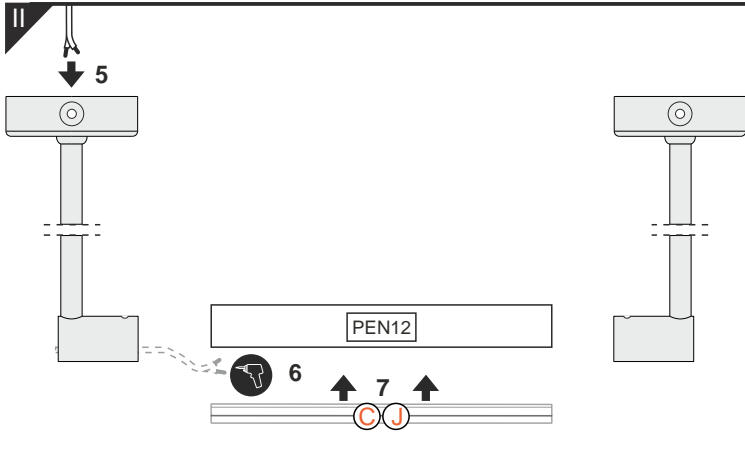

3 LED power supply /

The length of the cover is equal to the length of the profile. / długość klosza równa jest długości profilu.

Dimensions of the space to install LED source /

- page / str. 2 PEN12 flat holder
- page / str. 3 PEN12 stretcher holder /
- page / str. 4 PEN12 ring holder
- page / str. 5 PEN12 double holder with thread /
- page / str. 6 PEN12 double holder with so t ceiling /
- page / str. 7 PEN12 wall-mounted extension arm /
- page / str. 7 PEN12 cabinet-mounted extension arm /

PEN12 flat holder

PEN12 stretcher holder /

-  x1
-  x1
-  x1
-  x1
-  x1
-  x2
-  x2

PEN12 ring holder

PEN12 double holder with threads /

PEN12 double holder with so t ceiling

PEN12 wall-mounted extension arm /

PEN12 cabinet-mounted extension arm /

distributed by

* Parameters tolerance +/- 7%

Wired 4 Signs USA +1 (865) 339 4956 info@w4susa.com 7669 Clinton Highway, Powell, Tennessee, 37849