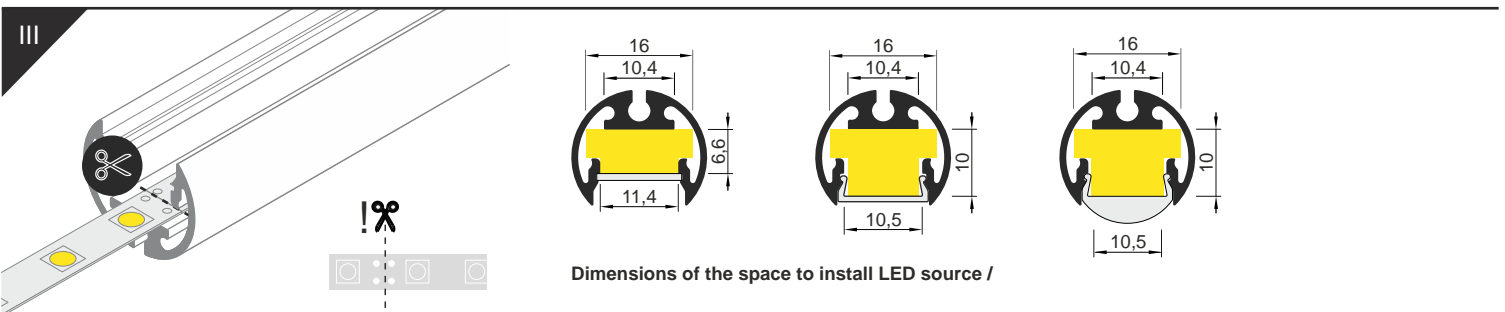

PEN12 CJ

SPECIAL APPLICATION PROFILE

max 12 mm

J J slide cover /

C C click cover /

C C click lens cover

1 PEN12 ending

2 power supply cable /

3 LED power supply /

The length of the cover is equal to the length of the profile. / długość klosza równa jest długości profilu.

Dimensions of the space to install LED source /

- page / str. 2 PEN12 flat holder
- page / str. 3 PEN12 stretcher holder /
- page / str. 4 PEN12 ring holder
- page / str. 5 PEN12 double holder with thread /
- page / str. 6 PEN12 double holder with so t ceiling /
- page / str. 7 PEN12 wall-mounted extension arm /
- page / str. 7 PEN12 cabinet-mounted extension arm /