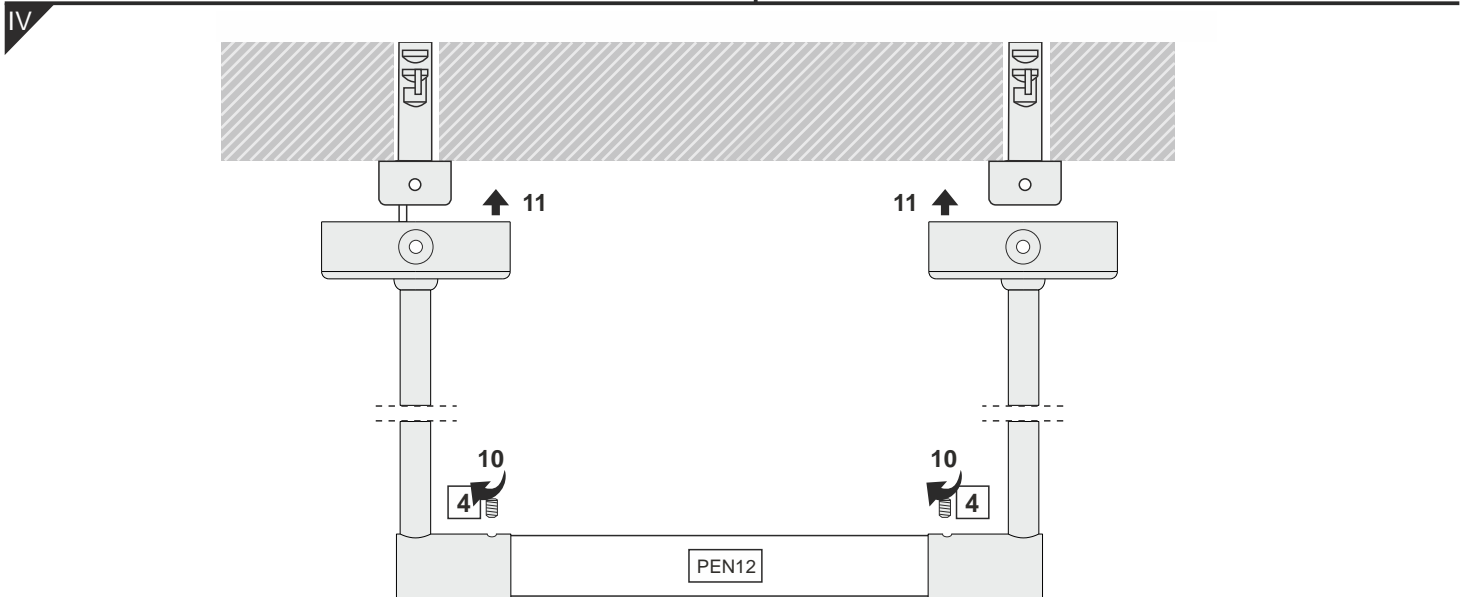

3 LED power supply /

The length of the cover is equal to the length of the profile. / długość klosza równa jest długości profilu.

Dimensions of the space to install LED source /

- page / str. 2 PEN12 flat holder
- page / str. 3 PEN12 stretcher holder /
- page / str. 4 PEN12 ring holder
- page / str. 5 PEN12 double holder with thread /
- page / str. 6 PEN12 double holder with so t ceiling /
- page / str. 7 PEN12 wall-mounted extension arm /
- page / str. 7 PEN12 cabinet-mounted extension arm /

PEN12 flat holder

PEN12 stretcher holder /

-  x1
-  x1
-  x1
-  x1
-  x1
-  x2
-  x2

PEN12 ring holder

PEN12 double holder with threads /

PEN12 double holder with so t ceiling

PEN12 wall-mounted extension arm /

PEN12 cabinet-mounted extension arm /

distributed by

* Parameters tolerance +/- 7%

Wired 4 Signs USA +1 (865) 339 4956 info@w4susa.com 7669 Clinton Highway, Powell, Tennessee, 37849