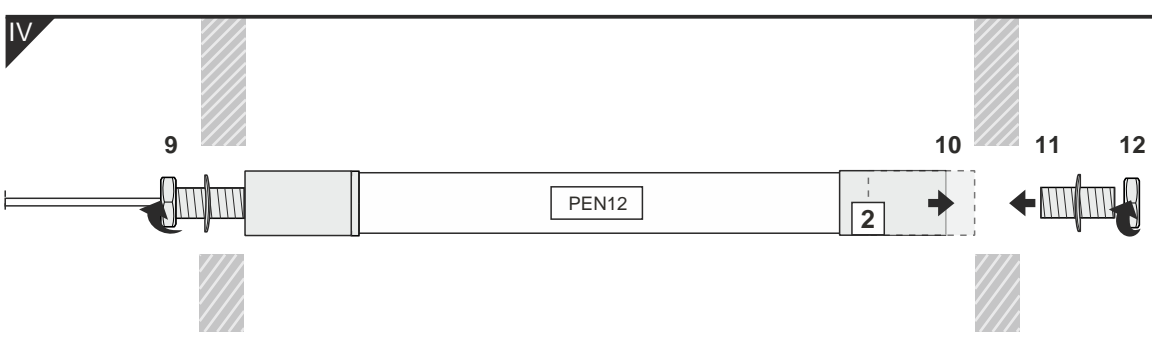

3 LED power supply /

The length of the cover is equal to the length of the profile. / długość klosza równa jest długości profilu.

Dimensions of the space to install LED source /

- page / str. 2 PEN12 flat holder
- page / str. 3 PEN12 stretcher holder /
- page / str. 4 PEN12 ring holder
- page / str. 5 PEN12 double holder with thread /
- page / str. 6 PEN12 double holder with so t ceiling /
- page / str. 7 PEN12 wall-mounted extension arm /
- page / str. 7 PEN12 cabinet-mounted extension arm /

PEN12 flat holder

PEN12 stretcher holder /

-  x1
-  x1
-  x1
-  x1
-  x1
-  x2
-  x2

PEN12 ring holder

PEN12 double holder with threads /

PEN12 double holder with so t ceiling

PEN12 wall-mounted extension arm /