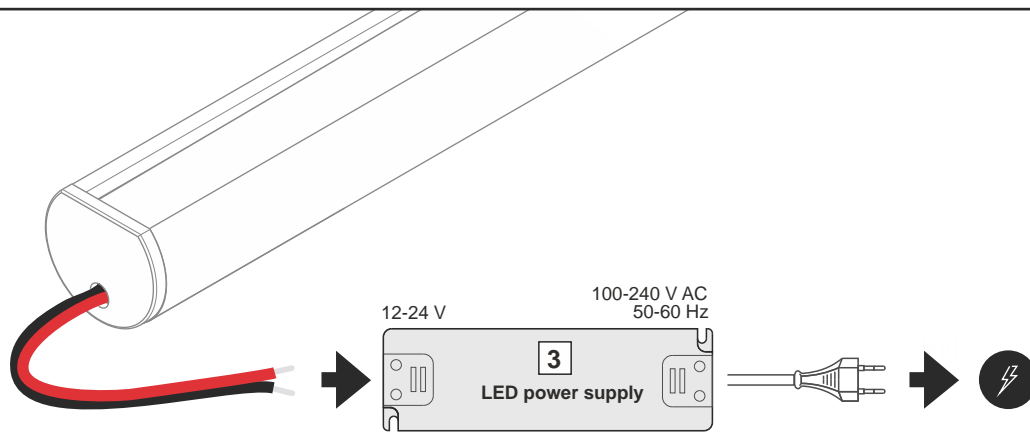

distributed by

* Parameters tolerance +/- 7%

Wired 4 Signs USA +1 (865) 339 4956 info@w4susa.com 7669 Clinton Highway, Powell, Tennessee, 37849