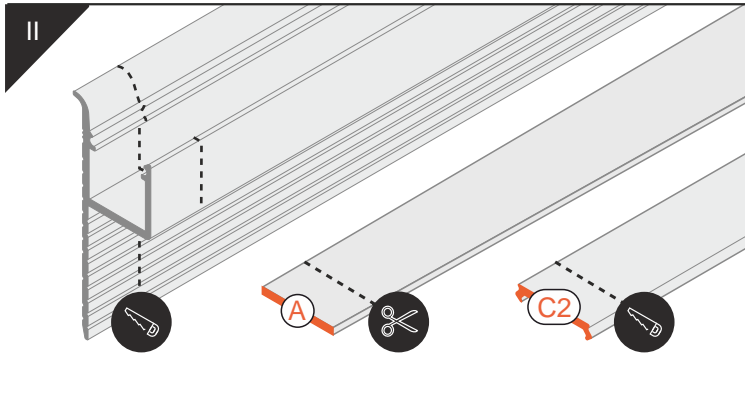

OMNI10 AC2

SPECIAL PROFILE

(A) A slide cover

(C2) C2 click cover

1 OMNI10 ending

2 power supply cable

3 LED power supply

scissors

pliers

hacksaw

soldering iron

solder

screwdriver

drill

Dimensions of the space to install LED source

ACCESSORIES