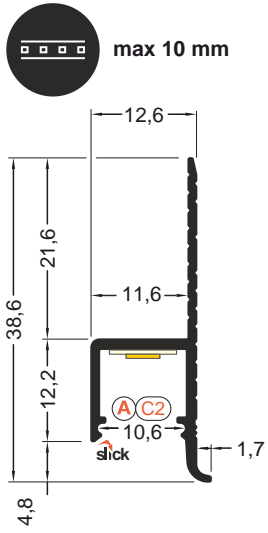

OMNI10 AC2

SPECIAL PROFILE

(A) A slide cover

(C2) C2 click cover

1 OMNI10 ending

2 power supply cable

3 LED power supply

scissors

pliers

hacksaw

soldering iron

solder

screwdriver

drill

Dimensions of the space to install LED source

ACCESSORIES