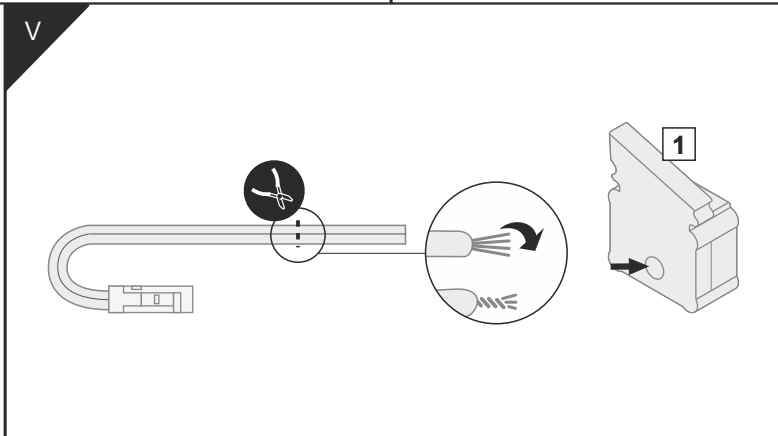

OMNI10 AC2

SPECIAL PROFILE

(A) A slide cover

(C2) C2 click cover

1 OMNI10 ending

2 power supply cable

3 LED power supply

scissors

pliers

hacksaw

soldering iron

solder

screwdriver

drill

Dimensions of the space to install LED source

ACCESSORIES

power switches
controller + remote
movement sensors

Wired 4 Signs USA +1 (865) 339 4956 info@w4susa.com
www.w4susa.com 7669 Clinton Highway, Powell, Tennessee, 37849

* Parameters tolerance +/- 7%