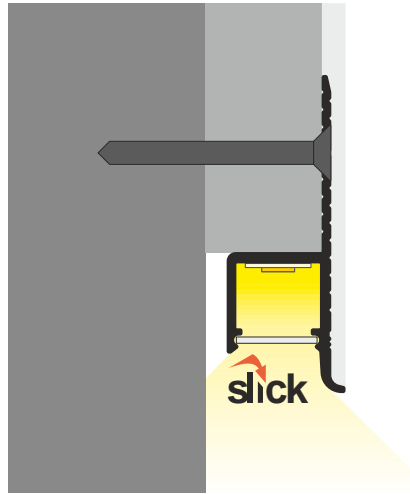

OMNI10 AC2

SPECIAL PROFILE

(A) A slide cover

(C2) C2 click cover

1 OMNI10 ending

2 power supply cable

3 LED power supply

scissors

pliers

hacksaw

soldering iron

solder

screwdriver

drill

Dimensions of the space to install LED source

ACCESSORIES