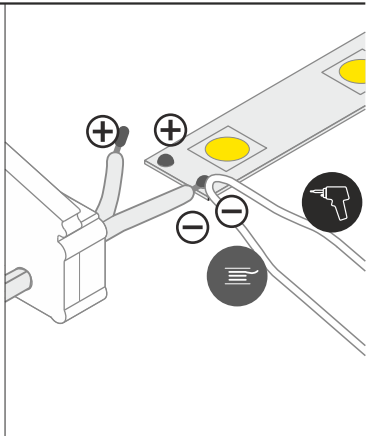

OMNI10 AC2

SPECIAL PROFILE

(A) A slide cover

(C2) C2 click cover

1 OMNI10 ending

2 power supply cable

3 LED power supply

scissors

pliers

hacksaw

soldering iron

solder

screwdriver

drill

Dimensions of the space to install LED source

ACCESSORIES