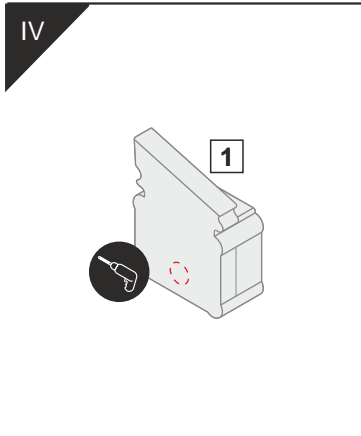

OMNI10 AC2

SPECIAL PROFILE

(A) A slide cover

(C2) C2 click cover

1 OMNI10 ending

2 power supply cable

3 LED power supply

scissors

pliers

hacksaw

soldering iron

solder

screwdriver

drill

Dimensions of the space to install LED source

ACCESSORIES