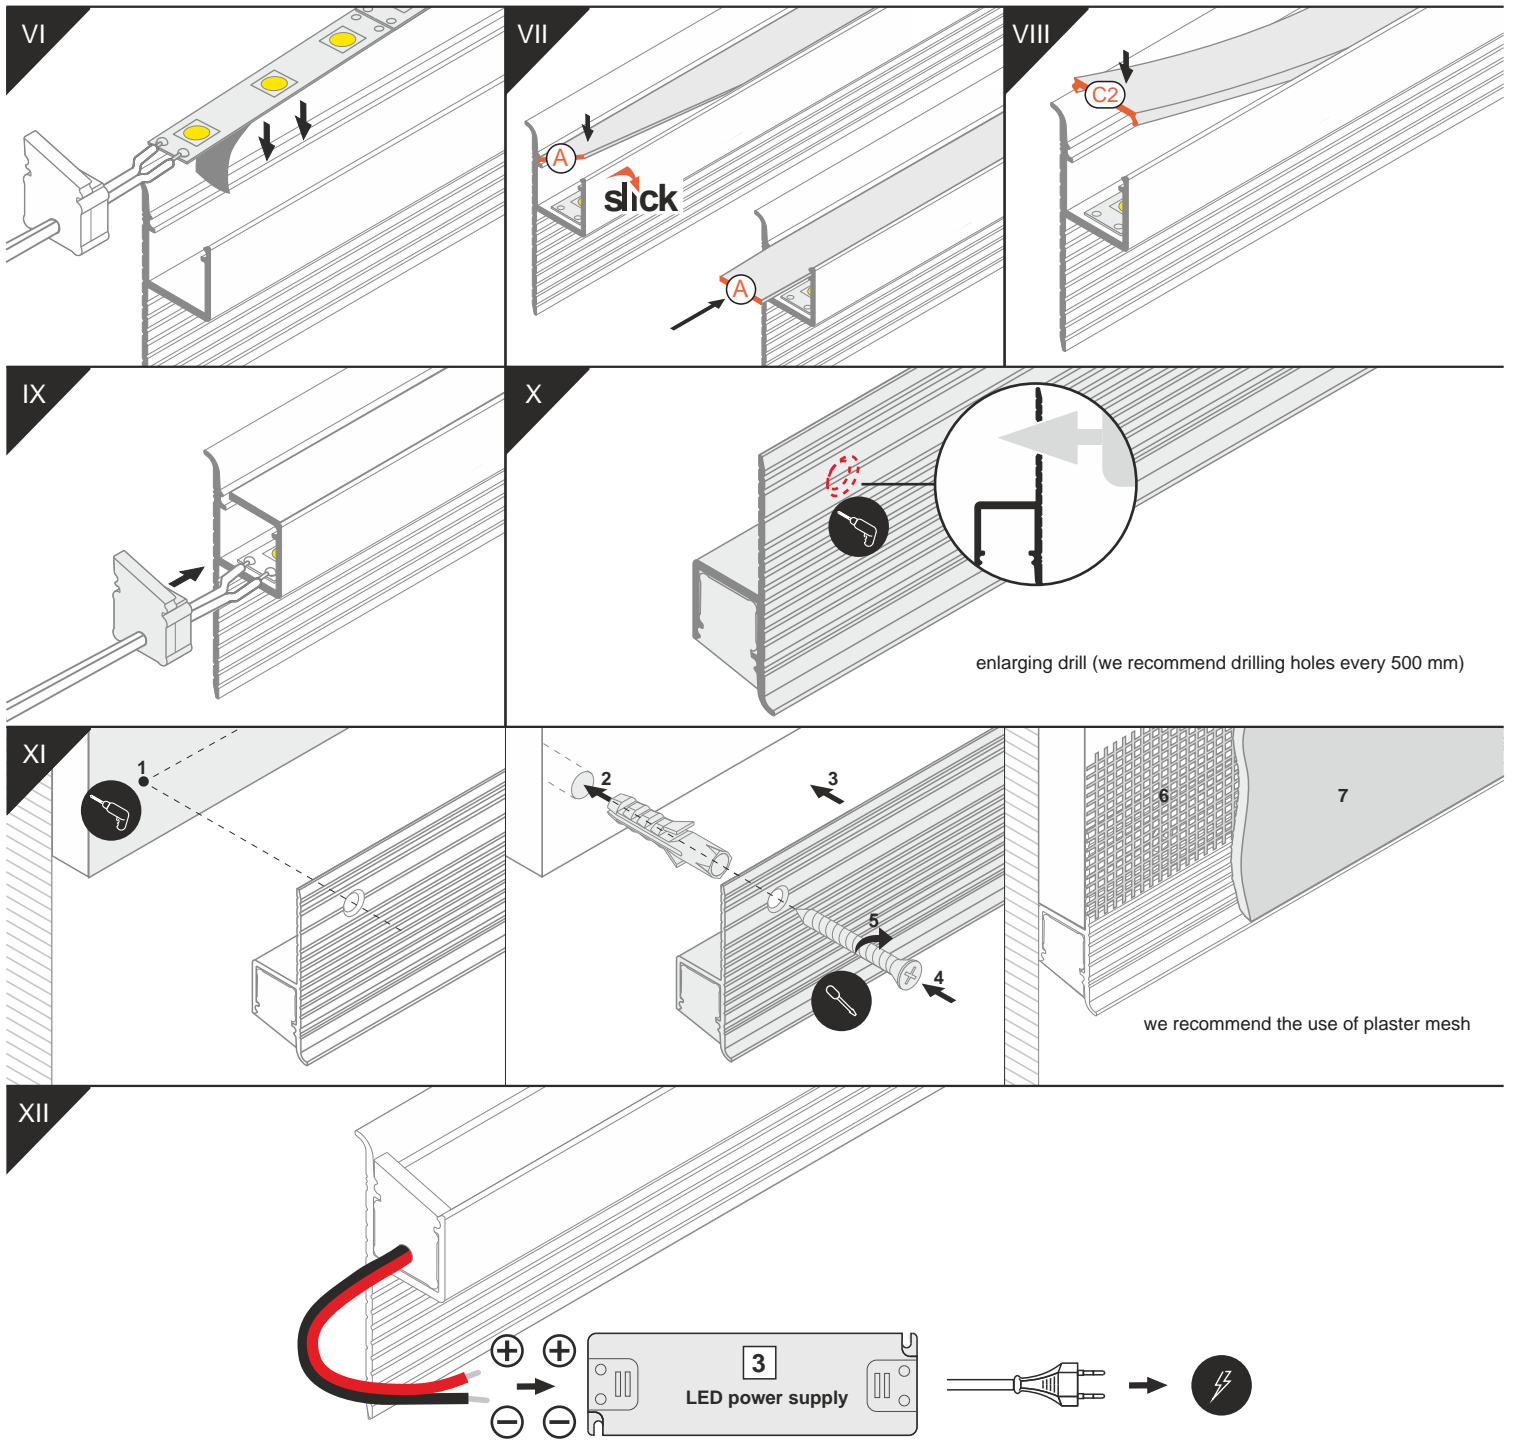

OMNI10 AC2

SPECIAL PROFILE

(A) A slide cover

(C2) C2 click cover

1 OMNI10 ending

2 power supply cable

3 LED power supply

scissors

pliers

hacksaw

soldering iron

solder

screwdriver

drill

Dimensions of the space to install LED source

ACCESSORIES