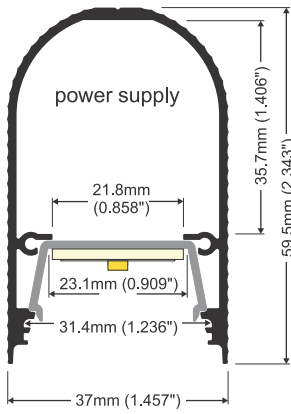

C9
diffuser C9 click

D9
diffuser D9 click

End cap D9

1000 mm	LED-K1000100	LED-K1000520
2000 mm	LED-K1000200	LED-K1000620
3000 mm	LED-K1000300	LED-K1000720
4050 mm	LED-K1000400	LED-K1000820

end cap NAMI23

grey

LED-K1999822

end cap NAMI23-D9

grey

LED-K1999922