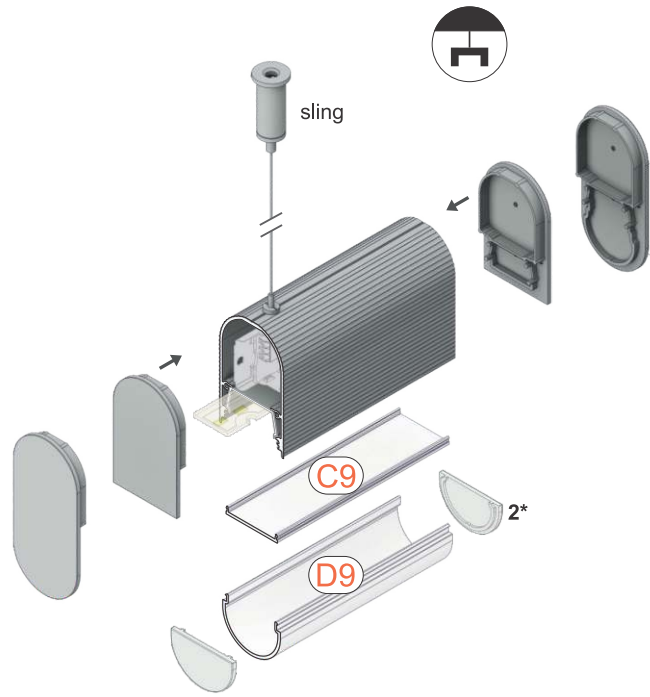

NAMI23 CD-9

- for the construction of suspended LED luminaires
- unique aesthetics, new design
- minimalist and refined details
- convenient mounting and service – clip-on profile for LED source
- space for the power supply inside the luminaire
- designed for painting

more
information

C9
diffuser C9 click

D9
diffuser D9 click

End cap D9

LED profile NAMI23

complementary profile NAMI23

raw aluminium

anodized

1000 mm	LED-K1000100	LED-K1000520
2000 mm	LED-K1000200	LED-K1000620
3000 mm	LED-K1000300	LED-K1000720
4050 mm	LED-K1000400	LED-K1000820

end cap NAMI23

grey

LED-K1999822

end cap NAMI23-D9

grey

LED-K1999922