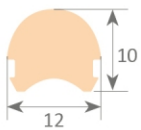

MARSELLA

Compatible with:

MILANO