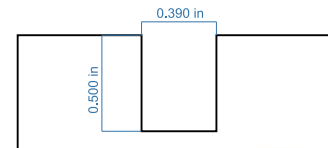

Minimum profile curvature: 50mm

Recommended cut 0.39" wide X 0.5" deep