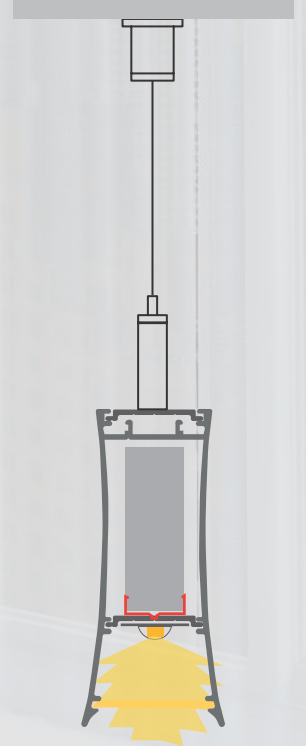

LOLA led profile

Our PROFESSIONAL led profile series for surface/hanging applications is manufactured in high purity aluminium, with 8 different colours to choose from.

Its inner tray (where we can find the led and power supply) can be removed from the front which means easy maintenance. The tray can also be placed on the upper part of the profile.

Ral colours

DISTRIBUTED BY

* Parameters tolerance +/- 7%

Wired 4 Signs USA +1 (865) 339 4956 info@w4susa.com www.w4susa.com 7669 Clinton Highway, Powell, Tennessee, 37849

LOLA led profile

Surfaces

Hanging

Clip
 LED-20.007 chrome steel
 LED-20.008 black oxide finish