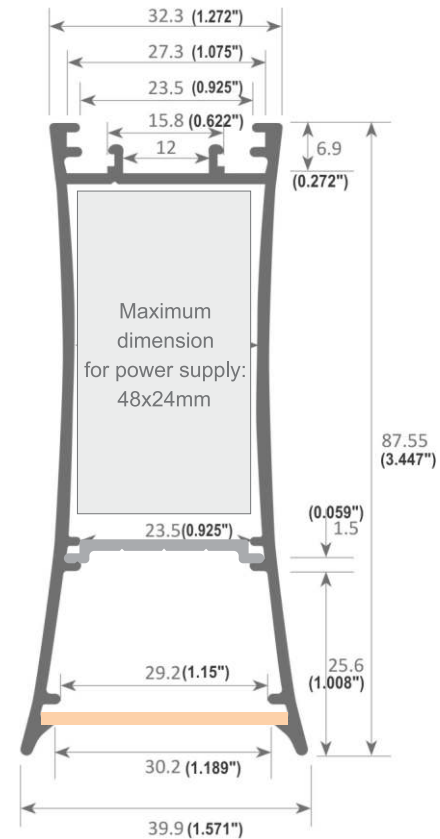

Ral colours

DISTRIBUTED BY

* Parameters tolerance +/- 7%

Wired 4 Signs USA +1 (865) 339 4956 info@w4susa.com www.w4susa.com 7669 Clinton Highway, Powell, Tennessee, 37849