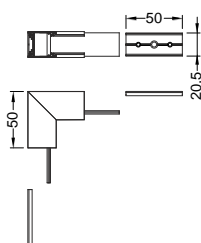

ACCESSORIES

CONNECTORS

LINEA20 connector 60 deg
colours: white, anodized, black
material: aluminium, polycarbonate

INDEX = 1 set, package

White painted
LED-C1850001
Anodized
LED-C1850020
Black anodized
LED-C1850002

LINEA20 connector 90 deg
colours: white, anodized, black
material: aluminium, polycarbonate

White painted
LED-C1860001
Anodized
LED-C1860020
Black anodized
LED-C1860002

LINEA20 connector 90 deg bent
colours: white, anodized, black
material: aluminium, polycarbonate

White painted
LED-C1870001
Anodized
LED-C1870020
Black anodized
LED-C1870002

LINEA20 connector 120 deg
colours: white, anodized, black
material: aluminium, polycarbonate

White painted
LED-C1880001
Anodized
LED-C1880020
Black anodized
LED-C1880002

LINEA20 connector 135 deg
colours: white, anodized, black
material: aluminium, polycarbonate

White painted
LED-C1890001
Anodized
LED-C1890020
Black anodized
LED-C1890002

LINEA20 connector 180 deg
material: aluminium, polycarbonate

RAW
LED-C1900000

LINEA20 connector 270 deg bent
colours: white, anodized, black
material: aluminium, polycarbonate

White painted
LED-C1910001
Anodized
LED-C1910020
Black anodized
LED-C1910002