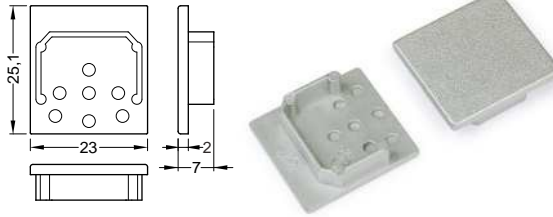

ACCESSORIES

ENDINGS

LINEA20 ending
colours: white, silver, black, grey
material: ABS

Ending with marked space to bothe holes.
Possibility of buying dedicated screws.

Pair of endcaps = 2 pieces

White
LED-C1940001

Silver
LED-C1940040

Black
LED-C1940002

Grey
LED-C1940022

E7 ending
Ending for E7 Click Cover only
Colours: OPAL