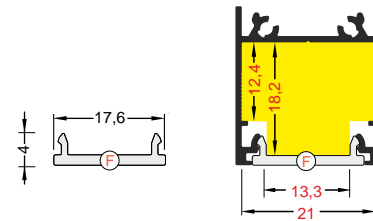

ACCESSORIES

COVERS

E slide cover
colours: transparent, frosted, opal
material: PC, PP, PP

Note! Dimensions of the space to install LED source

F click cover
colours: transparent, opal
material: PMMA

E7 click cover
colour: opal
material: PMMA

NEW

length 2000 mm

E transparent
LED-A2040016

E frosted
LED-A2040039

E opal
LED-A2040038

F transparent
LED-A2060016

F opal
LED-A2060038

reel, length 20 m

F opal
LED-A2210038S

length 2000 mm

E7 opal
LED-C1080038

The standard cover length tolerance is +20 mm.

CLAMP

LINEA20 LEDclamp
colour: white
material: painted steel, plastic

LINEA20-1 LEDclamp
colour: white
material: painted steel, plastic

Sold in pairs

white

LED-C6940001

white

LED-C6930001

* Parameters tolerance +/- 7%