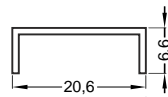

* Parameters tolerance +/- 7%

ACCESSORIES

LED MOUNTING

LINEA20 LED mounting
material: aluminium

INDEX = 1 pc, length 2000 mm

raw aluminium

LED-C6060000

Available lengths: 1000 mm,
2000 mm, 3000 mm, 4000 mm.
The standard profile length
tolerance is +20 mm.