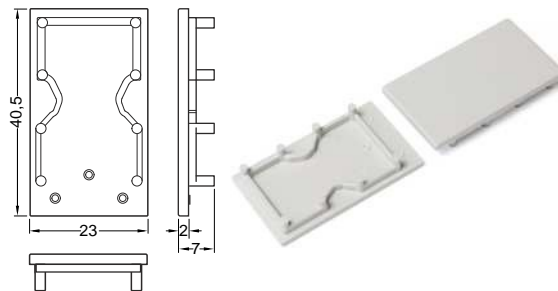

Ending with marked space to bothe holes.
Possibility of buying dedicated screws.

Pair of endcaps = 2 pieces

White
LED-C1999901

Silver
LED-C1999940

Black
LED-C1999902

Grey
LED-C1999922

Screws for only LED endings
colours: white, silver, black, inox