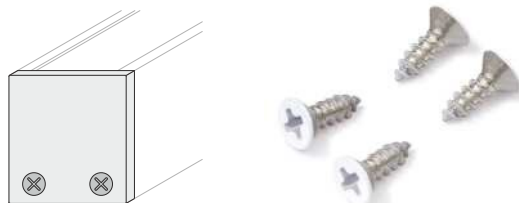

Pair of endcaps = 2 pieces

White
LED-C1999901

Silver
LED-C1999940

Black
LED-C1999902

Grey
LED-C1999922

Screws for only LED endings
 colours: white, silver, black, inox

Pair of endcaps = 2 pieces

White
LED-B1900001

Silver
LED-B1900040

Black
LED-B1900002

inox
LED-B1900019

* Parameters tolerance +/- 7%

SLING FOR LED MOUNTING 1500

Compatible with flexible mounting plates, allows fast and easy assembly of the luminaire. Possibility of direct mounting to the profile.