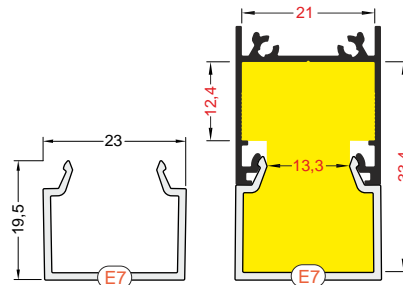

E7 click cover
colour: opal
material: PMMA

NEW