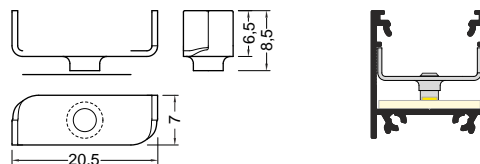

CLAMP

LINEA20 LEDclamp
colour: white
material: painted steel, plastic

LINEA20-1 LEDclamp
colour: white
material: painted steel, plastic