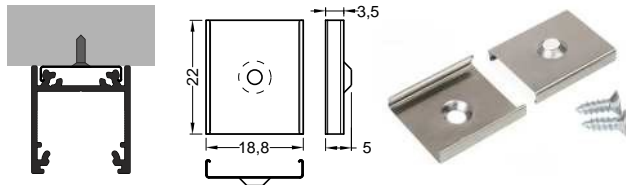

SELV SLING 50 V 1500

It provides a minimalistic look – no additional wires required.

Using FIX16 profile creates an aesthetic, closed from the top, luminaire.

Drill Ø 5 mm mounting holes in FIX16

* Parameters tolerance +/- 7%

ACCESSORIES

MOUNTINGS

Y flexible mounting plate
 colour: inox
 material: stainless steel

Pair of mounting clips = 2 pieces

inox
LED-A2090019

coneY flexible mounting plate
 colour: inox
 material: stainless steel