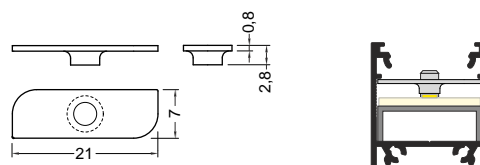

Sold in pairs

white

LED-C6940001

white

LED-C6930001

* Parameters tolerance +/- 7%