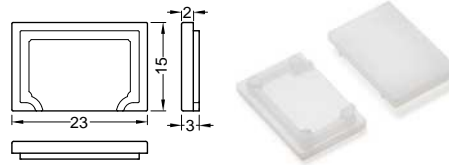

 Ending with marked space to bothe holes.
 Possibility of buying dedicated screws.

Pair of endcaps = 2 pieces

White
LED-C1940001

Silver
LED-C1940040

Black
LED-C1940002

Grey
LED-C1940022

E7 ending
 Ending for E7 Click Cover only
 Colours: OPAL