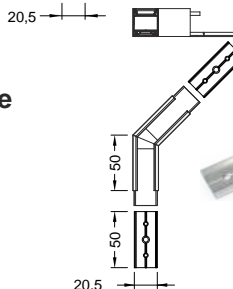

White painted
LED-C1880001
Anodized
LED-C1880020
Black anodized
LED-C1880002

LINEA20 connector 135 deg
colours: white, anodized, black
material: aluminium, polycarbonate

White painted
LED-C1890001
Anodized
LED-C1890020
Black anodized
LED-C1890002

LINEA20 connector 180 deg
material: aluminium, polycarbonate