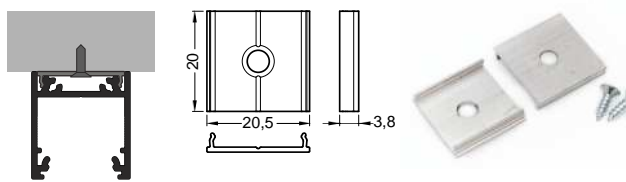

raw aluminium
LED-C6960000

ALUMINIUM COVER

LED profile FIX16
colours: white, anodized, black, raw aluminium
material: aluminium

Length 2000 mm

white painted
LED-C6020001

anodized
LED-C6020020

black anodized
LED-C6020021

raw aluminium
LED-C6020000

Available lengths: 1000 mm, 2000 mm, 3000 mm, 4000 mm.
The standard profile length tolerance is +2.0 mm.