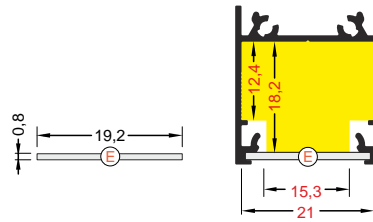

ACCESSORIES

COVERS

E slide cover
colours: transparent, frosted, opal
material: PC, PP, PP

Note! Dimensions of the space to install LED source

F click cover
colours: transparent, opal
material: PMMA