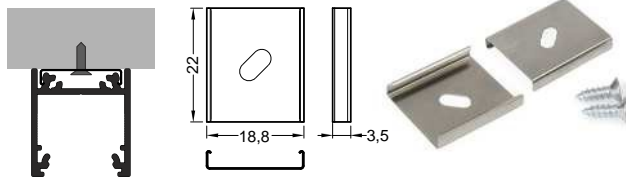

ACCESSORIES

MOUNTINGS

Y flexible mounting plate
colour: inox
material: stainless steel

Pair of mounting clips = 2 pieces

inox
LED-A2090019

coneY flexible mounting plate
colour: inox
material: stainless steel