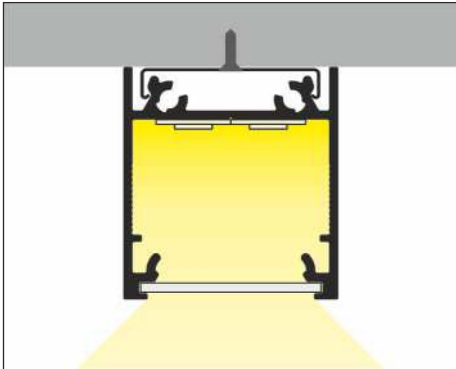

Model Linea20

0.9" Ceiling LED Strip Channel

- More than 20 accessories available
- Channel sections are assembled with extra clamps
- Angled connectors can be illuminated
- continuous light line (with 120 LEDs/m LED strip and opal cover applied)
- maximum LED source width: 20 mm

* Parameters tolerance +/- 7%

- E** slide cover
- F** click cover
- E7** E7 click cover
- Y¹** Y flexible mounting plate
- Y²** cone Y flexible mounting plate
- T** T mounting plate

Max LED strip width 20 mm