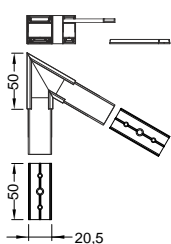

ACCESSORIES

CONNECTORS

LINEA20 connector 60 deg
colours: white, anodized, black
material: aluminium, polycarbonate