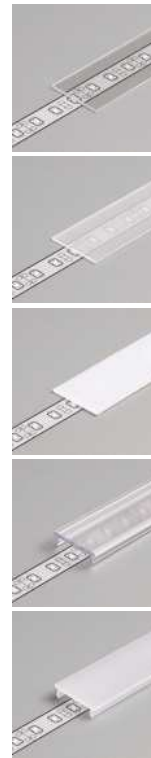

Model Linea20

0.9" Ceiling LED Strip Channel

- More than 20 accessories available
- Channel sections are assembled with extra clamps
- Angled connectors can be illuminated
- continuous light line (with 120 LEDs/m LED strip and opal cover applied)
- maximum LED source width: 20 mm

* Parameters tolerance +/- 7%

- E** slide cover
- F** click cover
- E7** E7 click cover
- Y¹** Y flexible mounting plate
- Y²** cone Y flexible mounting plate
- T** T mounting plate

Max LED strip width 20 mm

* Parameters tolerance +/- 7%

CONTINUOUS LIGHT LINE
The LINEA20 180° connector provides an aesthetic, continuous light line of any length.

* Parameters tolerance +/- 7%

ACCESSORIES

COVERS

E slide cover
 colours: transparent, frosted, opal
 material: PC, PP, PP

Note! Dimensions of the space to install LED source

F click cover
 colours: transparent, opal
 material: PMMA

E7 click cover
 colour: opal
 material: PMMA

NEW

length 2000 mm

E transparent
 LED-A2040016

E frosted
 LED-A2040039