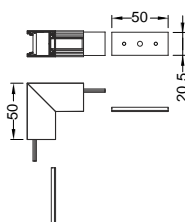

RAW
LED-C1900000

LINEA20 connector 270 deg bent
colours: white, anodized, black
material: aluminium, polycarbonate