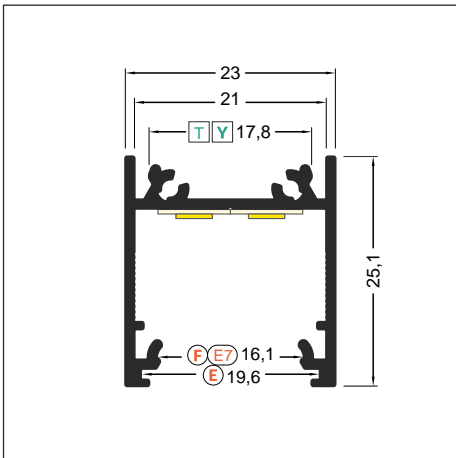

Model Linea20

0.9" Ceiling LED Strip Channel

- More than 20 accessories available
- Channel sections are assembled with extra clamps
- Angled connectors can be illuminated
- continuous light line (with 120 LEDs/m LED strip and opal cover applied)
- maximum LED source width: 20 mm

* Parameters tolerance +/- 7%

- E** slide cover
- F** click cover
- E7** E7 click cover
- Y¹** Y flexible mounting plate
- Y²** cone Y flexible mounting plate
- T** T mounting plate

Max LED strip width 20 mm

surface

Standard length: 2000 mm

white painted
LED-C1020001

anodized
LED-C1020020

black anodized
LED-C1020021

raw aluminium
LED-C1020000

Available lengths: 1000 mm, 2000 mm, 3000 mm, 4000 mm.
 The standard profile length tolerance is +2.0 mm.

* Parameters tolerance +/- 7%

ACCESSORIES

LED MOUNTING

LINEA20 LED mounting
material: aluminium

INDEX = 1 pc, length 2000 mm

raw aluminium

LED-C6060000

Available lengths: 1000 mm,
2000 mm, 3000 mm, 4000 mm.
The standard profile length
tolerance is +20 mm.