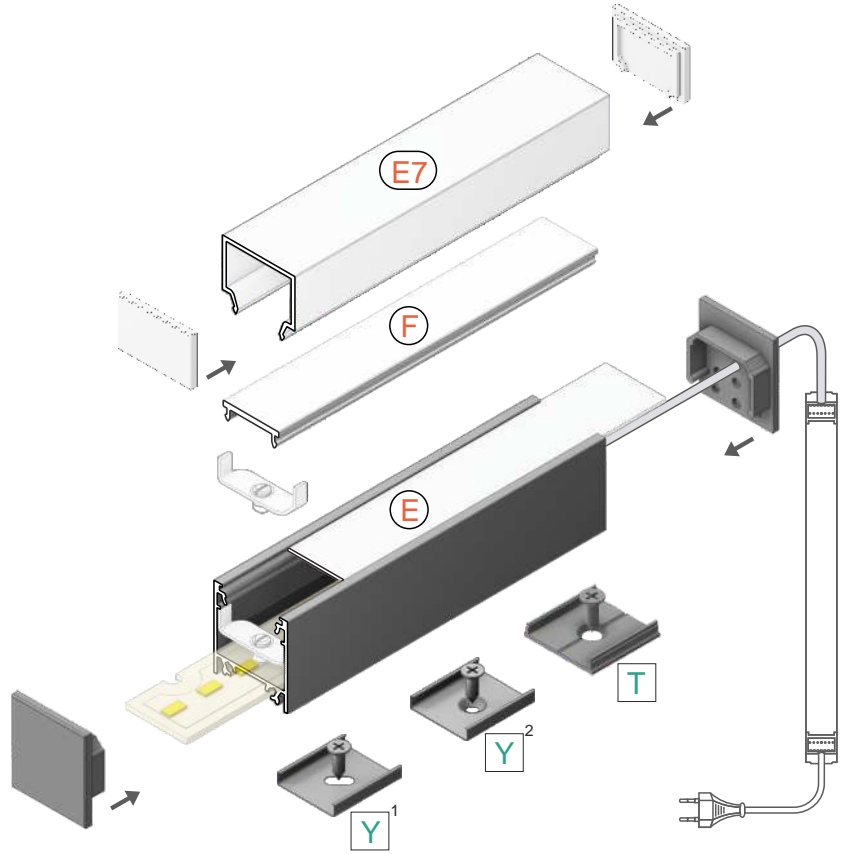

Model Linea20

0.9" Ceiling LED Strip Channel

- More than 20 accessories available
- Channel sections are assembled with extra clamps
- Angled connectors can be illuminated
- continuous light line (with 120 LEDs/m LED strip and opal cover applied)
- maximum LED source width: 20 mm

* Parameters tolerance +/- 7%

- E** slide cover
- F** click cover
- E7** E7 click cover
- Y¹** Y flexible mounting plate
- Y²** cone Y flexible mounting plate
- T** T mounting plate

Max LED strip width 20 mm

* Parameters tolerance +/- 7%

CONTINUOUS LIGHT LINE
The LINEA20 180° connector provides an aesthetic, continuous light line of any length.

* Parameters tolerance +/- 7%

ACCESSORIES

COVERS

E slide cover
 colours: transparent, frosted, opal
 material: PC, PP, PP