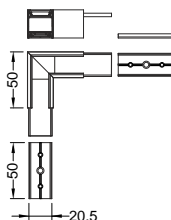

INDEX = 1 set, package

White painted
LED-C1850001
Anodized
LED-C1850020
Black anodized
LED-C1850002

LINEA20 connector 90 deg
colours: white, anodized, black
material: aluminium, polycarbonate

White painted
LED-C1860001
Anodized
LED-C1860020
Black anodized
LED-C1860002

LINEA20 connector 90 deg bent
colours: white, anodized, black
material: aluminium, polycarbonate