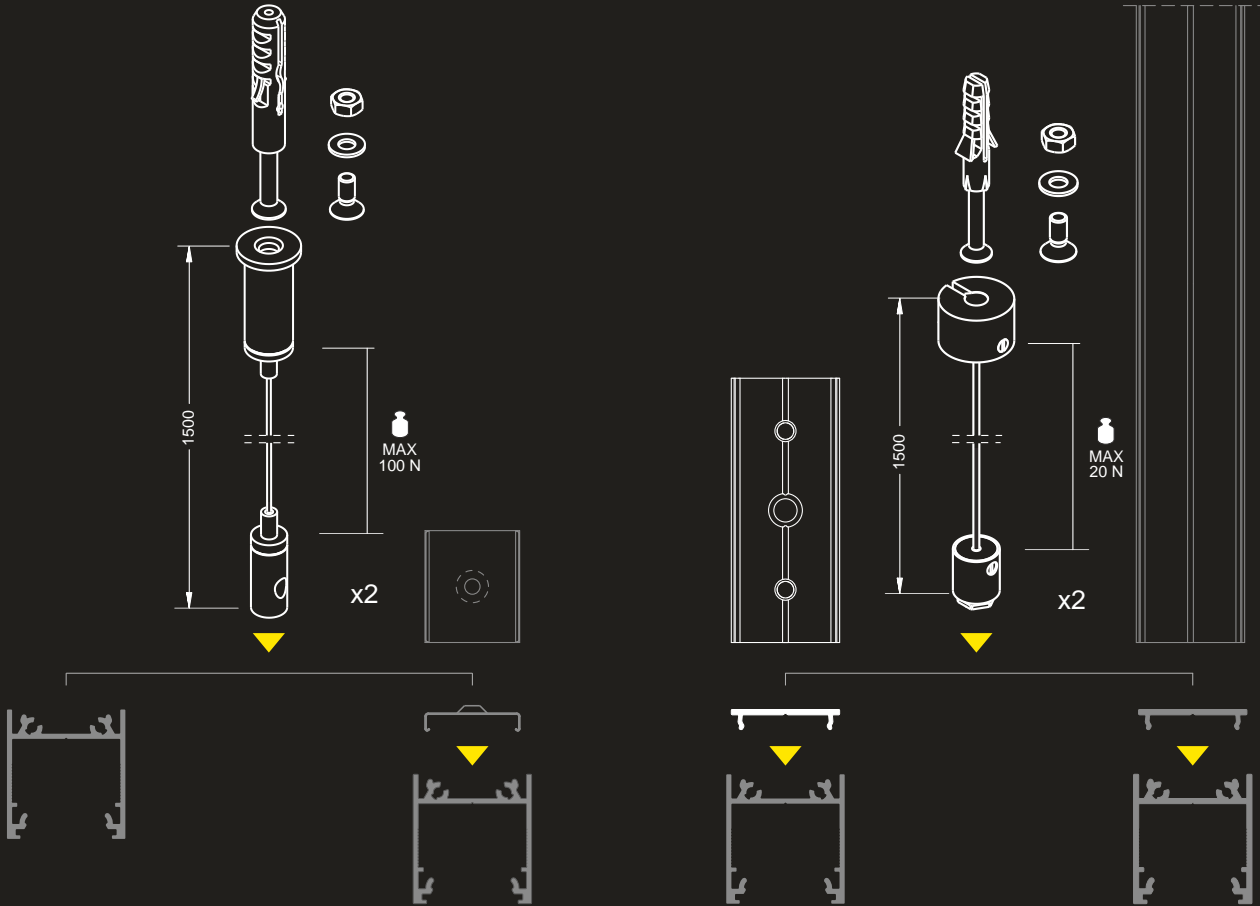

Pair of endcaps = 2 pieces

White
LED-C1999901

Silver
LED-C1999940

Black
LED-C1999902

Grey
LED-C1999922

Screws for only LED endings
 colours: white, silver, black, inox

Pair of endcaps = 2 pieces

White
LED-B1900001

Silver
LED-B1900040

Black
LED-B1900002

inox
LED-B1900019

* Parameters tolerance +/- 7%

SLING FOR LED MOUNTING 1500

Compatible with flexible mounting plates, allows fast and easy assembly of the luminaire. Possibility of direct mounting to the profile.