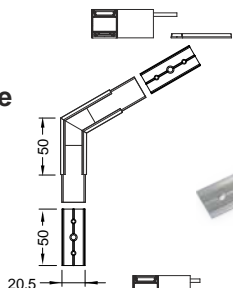

White painted
LED-C1870001
Anodized
LED-C1870020
Black anodized
LED-C1870002

LINEA20 connector 120 deg
colours: white, anodized, black
material: aluminium, polycarbonate