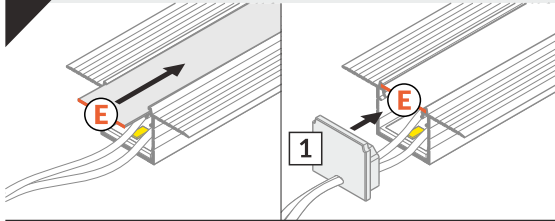

LINEA-IN20 TRIMLESS EF

RECESSED PROFILE

I length of the luminaire = mounting space

The length of the cover is equal to the length of the profile.

Dimensions of the space to install LED source.
All dimensions in millimeters unless otherwise specified

Dimensions of the space to install LED source.
All dimensions in millimeters unless otherwise specified

* Parameters tolerance +/- 7%
Wired 4 Signs USA +1 (865) 339 4956 info@w4susa.com
7669 Clinton Highway, Powell, Tennessee, 37849

IV POWER SUPPLY - secondary side

V E slide cover

F click cover

E7 click cover + E7 ending

VI MOUNTING

VII POWER SUPPLY - primary side

ACCESSORIES

power switches
controller + remote
movement sensors