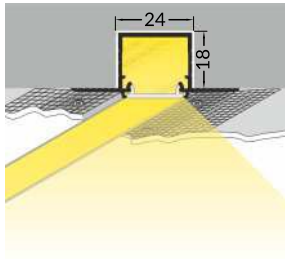

LINEA-IN20 TRIMLESS EF

RECESSED PROFILE

I length of the luminaire = mounting space

The length of the cover is equal to the length of the profile.

Dimensions of the space to install LED source.
All dimensions in millimeters unless otherwise specified

Dimensions of the space to install LED source.
All dimensions in millimeters unless otherwise specified

* Parameters tolerance +/- 7%
Wired 4 Signs USA +1 (865) 339 4956 info@w4susa.com
7669 Clinton Highway, Powell, Tennessee, 37849