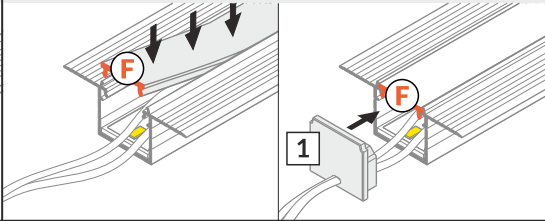

LINEA-IN20 TRIMLESS EF

RECESSED PROFILE

I length of the luminaire = mounting space

The length of the cover is equal to the length of the profile.

Dimensions of the space to install LED source.
All dimensions in millimeters unless otherwise specified

Dimensions of the space to install LED source.
All dimensions in millimeters unless otherwise specified

* Parameters tolerance +/- 7%
Wired 4 Signs USA +1 (865) 339 4956 info@w4susa.com
7669 Clinton Highway, Powell, Tennessee, 37849

IV POWER SUPPLY - secondary side

V E slide cover

F click cover

E7 click cover + E7 ending

VI MOUNTING

VII POWER SUPPLY - primary side

ACCESSORIES

power switches
controller + remote
movement sensors