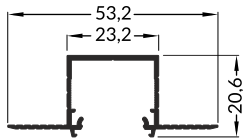

LINEA-IN20 TRIMLESS EF

RECESSED PROFILE

I length of the luminaire = mounting space

The length of the cover is equal to the length of the profile.

Dimensions of the space to install LED source.
All dimensions in millimeters unless otherwise specified

Dimensions of the space to install LED source.
All dimensions in millimeters unless otherwise specified

* Parameters tolerance +/- 7%
Wired 4 Signs USA +1 (865) 339 4956 info@w4susa.com
7669 Clinton Highway, Powell, Tennessee, 37849