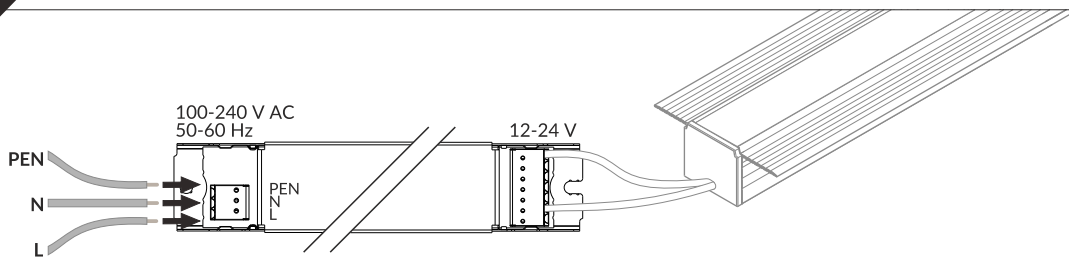

LINEA-IN20 TRIMLESS EF

RECESSED PROFILE

I length of the luminaire = mounting space

The length of the cover is equal to the length of the profile.

Dimensions of the space to install LED source.
All dimensions in millimeters unless otherwise specified

IV POWER SUPPLY - secondary side

V E slide cover

F click cover

E7 click cover + E7 ending

VI MOUNTING

VII POWER SUPPLY - primary side

ACCESSORIES

power switches
controller + remote
movement sensors