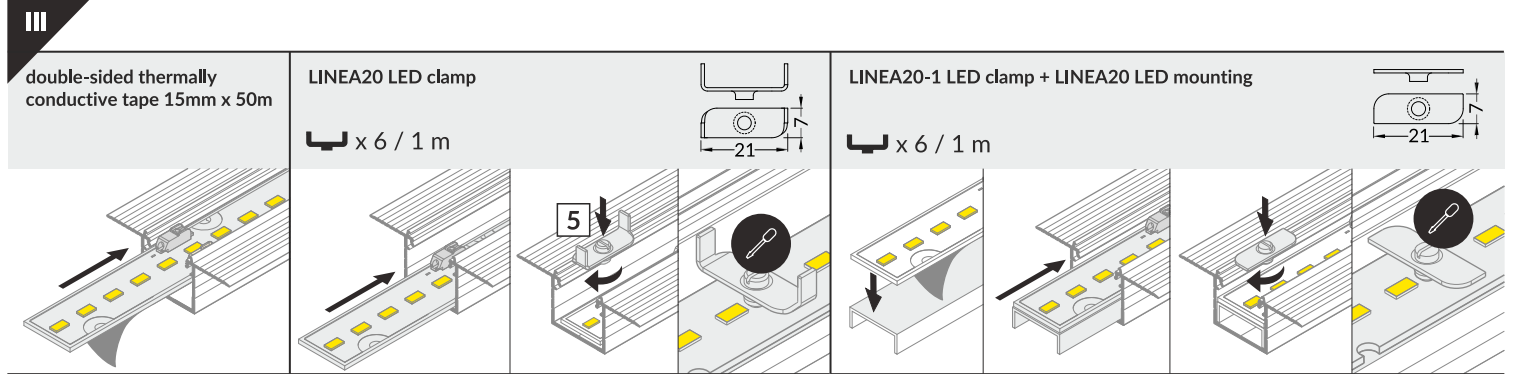

LINEA-IN20 TRIMLESS EF

RECESSED PROFILE

I length of the luminaire = mounting space

The length of the cover is equal to the length of the profile.

Dimensions of the space to install LED source.
All dimensions in millimeters unless otherwise specified

Dimensions of the space to install LED source.
All dimensions in millimeters unless otherwise specified

* Parameters tolerance +/- 7%
Wired 4 Signs USA +1 (865) 339 4956 info@w4susa.com
7669 Clinton Highway, Powell, Tennessee, 37849

IV POWER SUPPLY - secondary side

V E slide cover

F click cover

E7 click cover + E7 ending

VI MOUNTING

VII POWER SUPPLY - primary side

ACCESSORIES

power switches
controller + remote
movement sensors