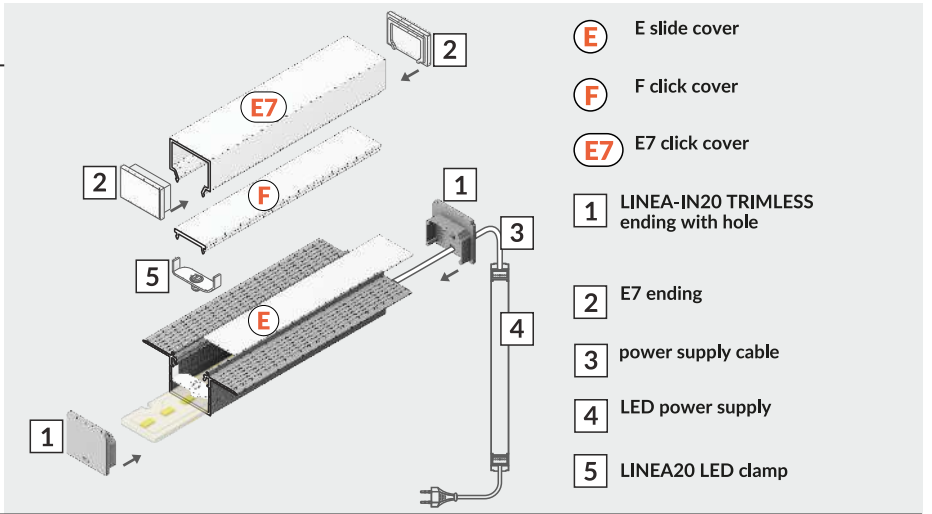

LINEA-IN20 TRIMLESS EF

RECESSED PROFILE

I length of the luminaire = mounting space

The length of the cover is equal to the length of the profile.

Dimensions of the space to install LED source.
All dimensions in millimeters unless otherwise specified

Dimensions of the space to install LED source.
All dimensions in millimeters unless otherwise specified

* Parameters tolerance +/- 7%
Wired 4 Signs USA +1 (865) 339 4956 info@w4susa.com
7669 Clinton Highway, Powell, Tennessee, 37849

IV POWER SUPPLY - secondary side

V E slide cover

F click cover

E7 click cover + E7 ending

VI MOUNTING

VII POWER SUPPLY - primary side

ACCESSORIES

power switches
controller + remote
movement sensors