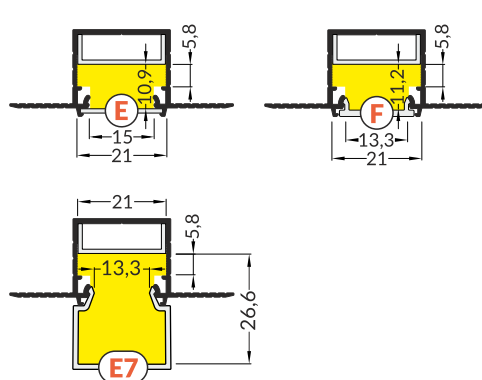

LINEA-IN20 TRIMLESS EF

RECESSED PROFILE

I length of the luminaire = mounting space

The length of the cover is equal to the length of the profile.

Dimensions of the space to install LED source.
All dimensions in millimeters unless otherwise specified

Dimensions of the space to install LED source.
All dimensions in millimeters unless otherwise specified

* Parameters tolerance +/- 7%
Wired 4 Signs USA +1 (865) 339 4956 info@w4susa.com
7669 Clinton Highway, Powell, Tennessee, 37849