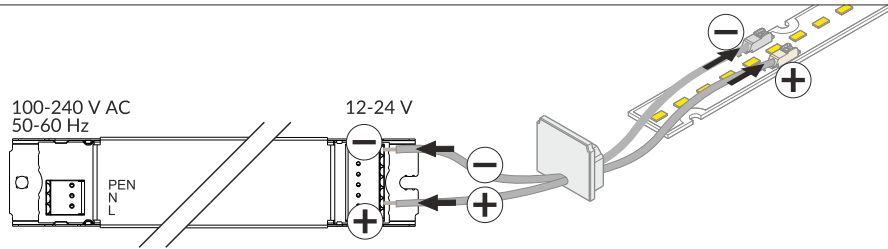

LINEA-IN20 TRIMLESS EF

RECESSED PROFILE

I length of the luminaire = mounting space

The length of the cover is equal to the length of the profile.

Dimensions of the space to install LED source.
All dimensions in millimeters unless otherwise specified

Dimensions of the space to install LED source.
All dimensions in millimeters unless otherwise specified

* Parameters tolerance +/- 7%
Wired 4 Signs USA +1 (865) 339 4956 info@w4susa.com
7669 Clinton Highway, Powell, Tennessee, 37849

IV POWER SUPPLY - secondary side

V E slide cover

F click cover

E7 click cover + E7 ending

VI MOUNTING

VII POWER SUPPLY - primary side

ACCESSORIES

power switches
controller + remote
movement sensors