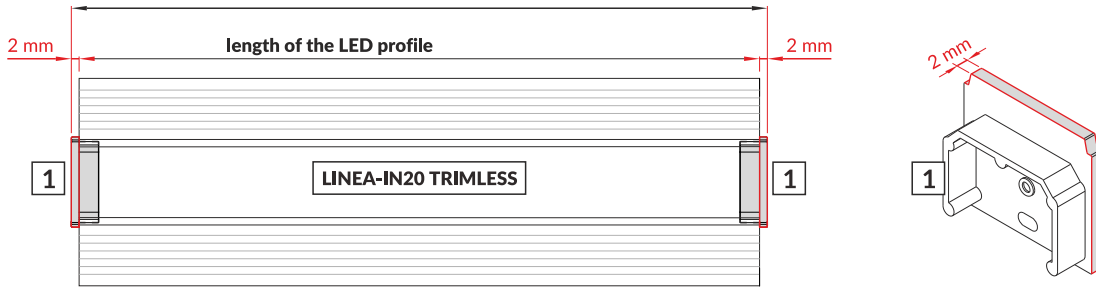

LINEA-IN20 TRIMLESS EF

RECESSED PROFILE

I length of the luminaire = mounting space

The length of the cover is equal to the length of the profile.

Dimensions of the space to install LED source.
All dimensions in millimeters unless otherwise specified

Dimensions of the space to install LED source.
All dimensions in millimeters unless otherwise specified

* Parameters tolerance +/- 7%
Wired 4 Signs USA +1 (865) 339 4956 info@w4susa.com
7669 Clinton Highway, Powell, Tennessee, 37849