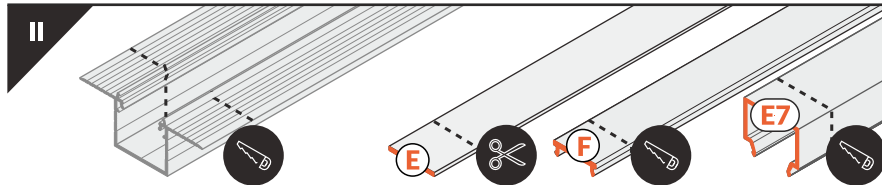

LINEA-IN20 TRIMLESS EF

RECESSED PROFILE

I length of the luminaire = mounting space

The length of the cover is equal to the length of the profile.

Dimensions of the space to install LED source.
All dimensions in millimeters unless otherwise specified