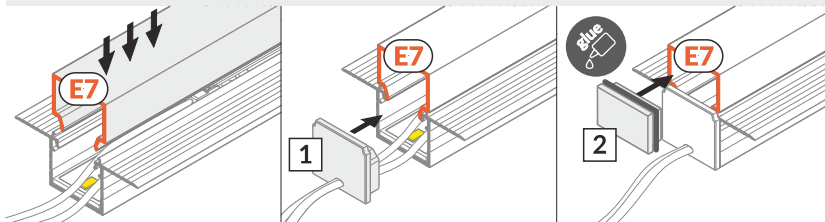

LINEA-IN20 TRIMLESS EF

RECESSED PROFILE

I length of the luminaire = mounting space

The length of the cover is equal to the length of the profile.

Dimensions of the space to install LED source.
All dimensions in millimeters unless otherwise specified

IV POWER SUPPLY - secondary side

V E slide cover

F click cover

E7 click cover + E7 ending

VI MOUNTING

VII POWER SUPPLY - primary side

ACCESSORIES

power switches
controller + remote
movement sensors