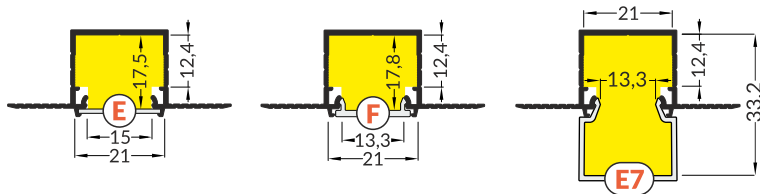

LINEA-IN20 TRIMLESS EF

RECESSED PROFILE

I length of the luminaire = mounting space

The length of the cover is equal to the length of the profile.

Dimensions of the space to install LED source.
All dimensions in millimeters unless otherwise specified

Dimensions of the space to install LED source.
All dimensions in millimeters unless otherwise specified

* Parameters tolerance +/- 7%
Wired 4 Signs USA +1 (865) 339 4956 info@w4susa.com
7669 Clinton Highway, Powell, Tennessee, 37849