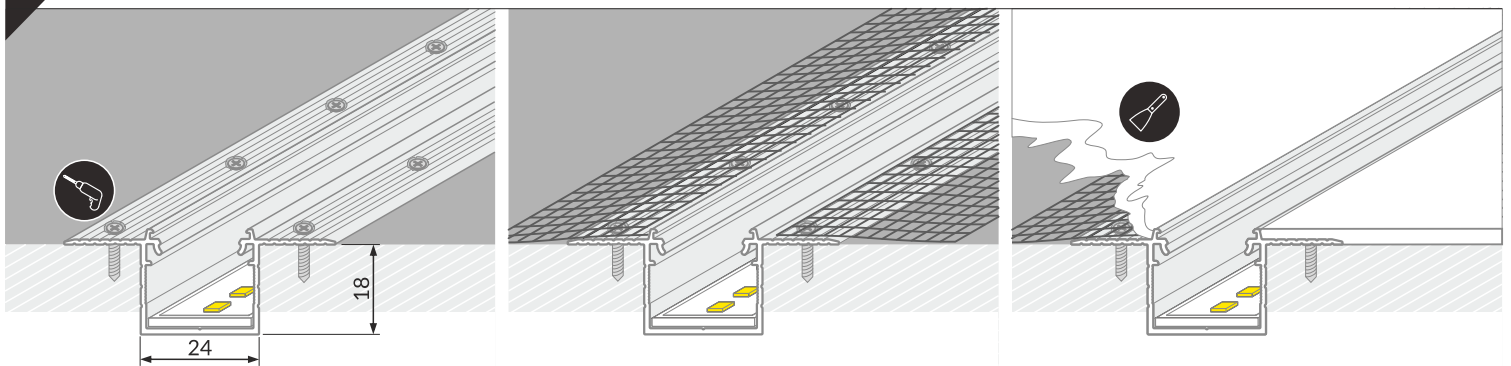

LINEA-IN20 TRIMLESS EF

RECESSED PROFILE

I length of the luminaire = mounting space

The length of the cover is equal to the length of the profile.

Dimensions of the space to install LED source.
All dimensions in millimeters unless otherwise specified

IV POWER SUPPLY - secondary side

V E slide cover

F click cover

E7 click cover + E7 ending

VI MOUNTING

VII POWER SUPPLY - primary side

ACCESSORIES

power switches
controller + remote
movement sensors