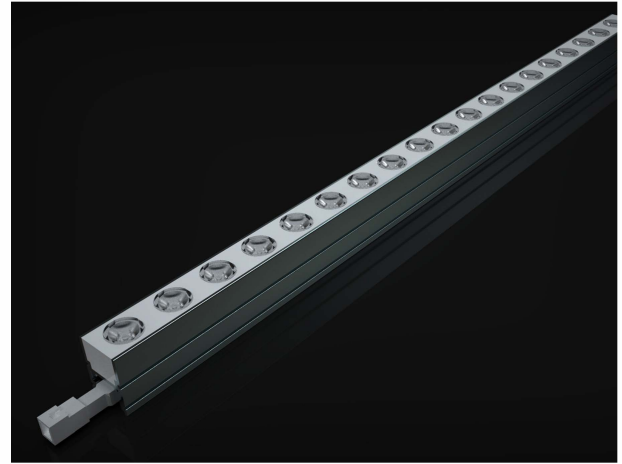

End cap free grazer luminaire with cable management below profile

LIGHT OUTPUT

CCT/LED Colour(s) (K)	2700, 3000, 3500, 4000
Minimum CRI	80
Luminaire Lumens	117-958
Optical Data/Beam Angle(s) (°)	45x20, 34, 20
LED Binning	Cree Z Bin

ELECTRICAL

Power Options (W/m)	15
Input Voltage	24 VDC (23V min, 25V max)
Connection Type	JST JWPF IP67
Maximum Chain Length (mm)	4800
Approx. Power Consumption (W/m)	15
Dimmable	Yes
Max Luminaire Length (mm)	1505

SPECIFICATION TEXT

This LED linear lighting system provides end to end illumination without end caps. Our unique resin technology allows fixtures to be connected end to end providing continuous lit grazing whilst maintaining optical pitch. This unique profile connects using rear exit cable management.

19 x 25.5mm / 0.74" x 1.00" cross-section.

PRODUCT FEATURES

- End to end connections
- IP67 rated for outdoor use
- Dimmable via remote LED driver
- Wall grazer
- Fixing clips and louvre options
- Mini linear profile
- Proprietary optical potting technology