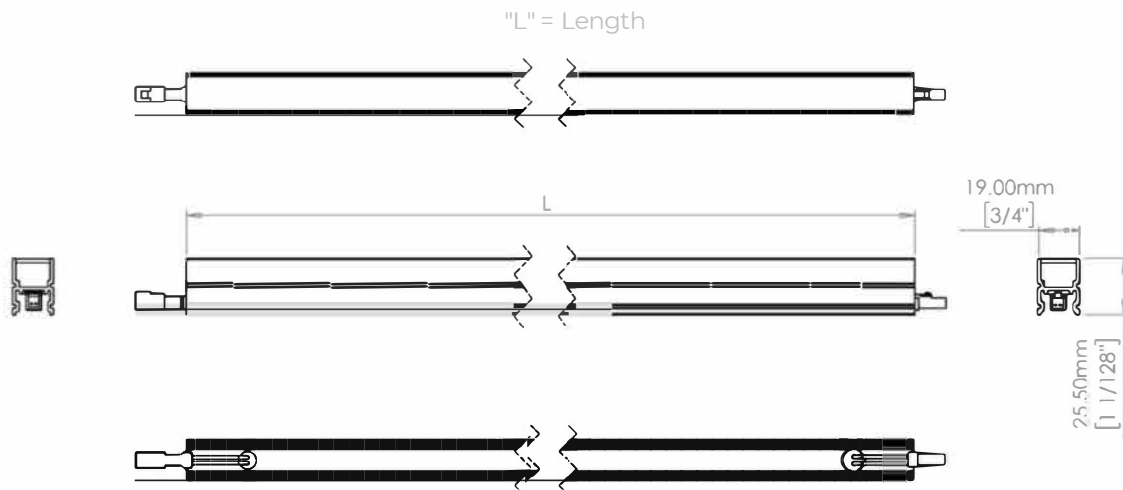

PHYSICAL & ENVIRONMENTAL

Finish	Silver Anodised Housing
Length Increments of (mm)	125+5
Ambient Storage Temperature (°C)	-30 to +85
Ambient Operating Temperature (°C)	-10 to +50
IP Rating(s)	IP67
IK Rating	N/A
LED Pitch (mm)	20.8
Cable Exit/Entry	Bottom Exit
Weight per 1000mm (g)	559

SPECIFICATION TEXT

This LED linear lighting system provides end to end illumination without end caps. Our unique resin technology allows fixtures to be connected end to end providing continuous lit grazing whilst maintaining optical pitch. This unique profile connects using rear exit cable management.

19 x 25.5mm / 0.74" x 1.00" cross-section.

PRODUCT FEATURES

- End to end connections
- IP67 rated for outdoor use
- Dimmable via remote LED driver
- Wall grazer
- Fixing clips and louvre options
- Mini linear profile
- Proprietary optical potting technology

DIMENSIONS

DATA

Length	Optical Beam Angle	CCT in Kelvin	Lumen Value	Watts
130mm / 5.1in	45x20	2700K	117	1.94W
	34	3000K	117	
	20	3500K	133	
		4000K	133	

Length	Optical Beam Angle	CCT in Kelvin	Lumen Value	Watts
1005mm / 39.6in	45x20	2700K	903	15.00W
	34	3000K	903	
	20	3500K	1027	
		4000K	1027	