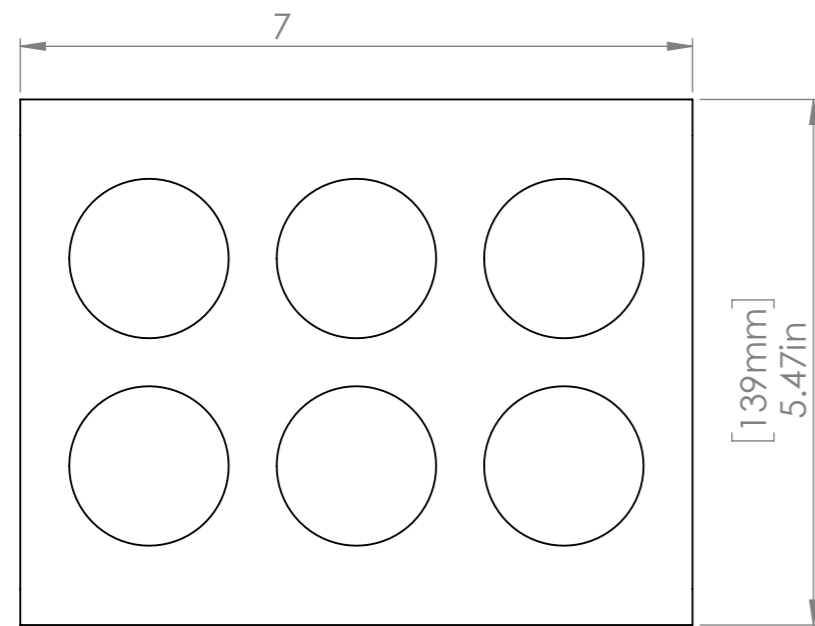

ROBUSTA SERIES

TOP VIEW

FRONT VIEW

SIDE VIEW

K-Cups not included

ISOMETRIC VIEW