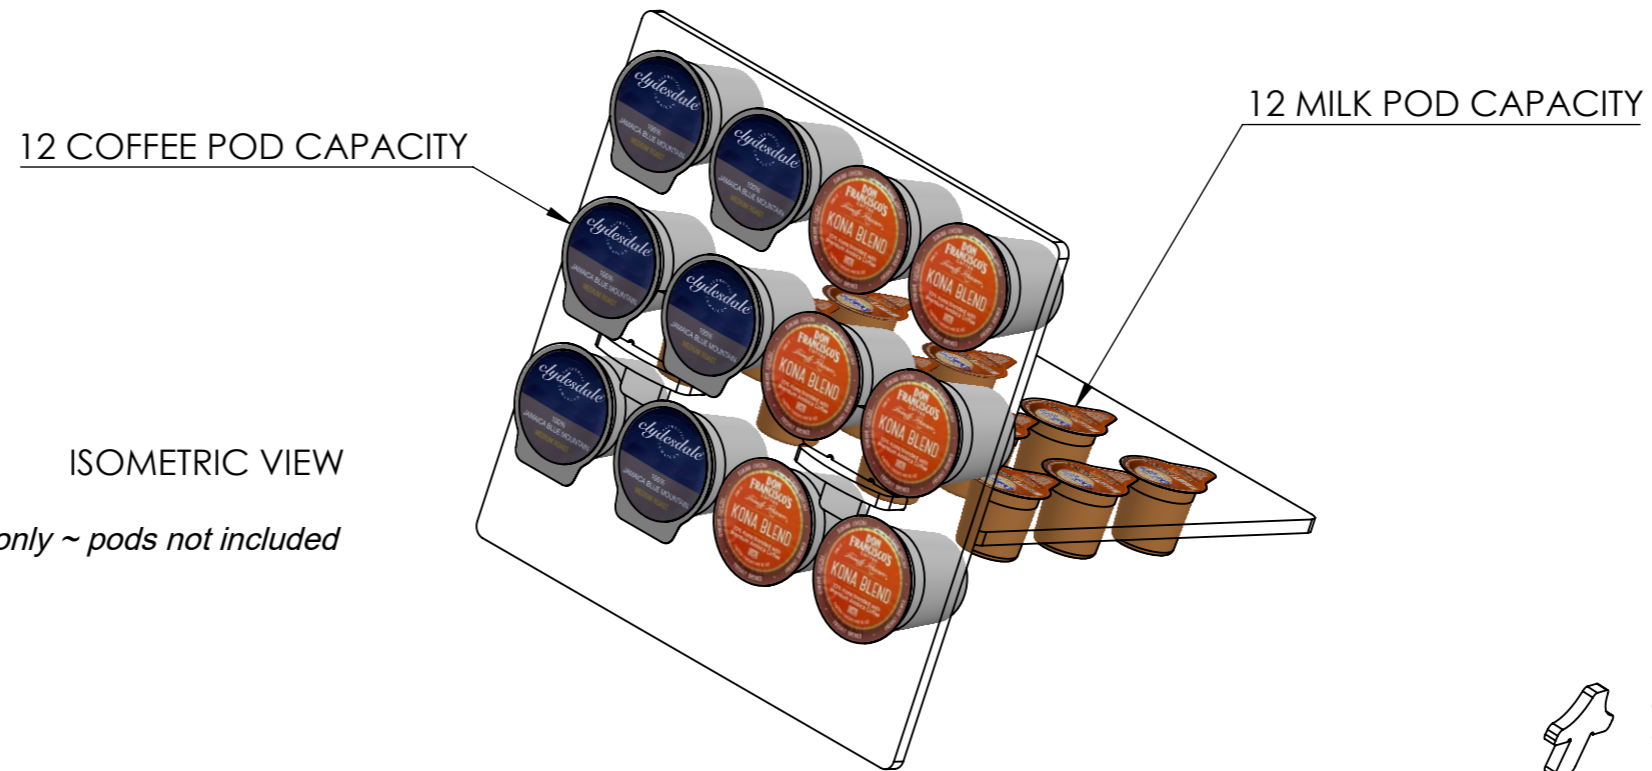

# Triangle K-Cup and Milk Pod Holder ~ Arabica Series

FRONT VIEW

SIDE VIEW