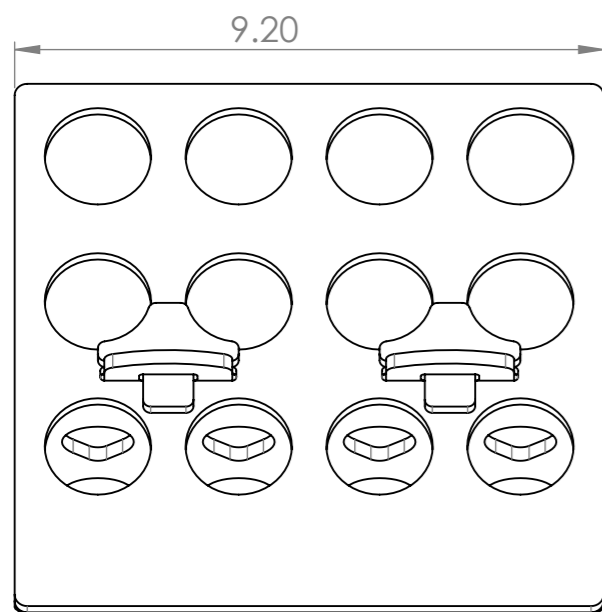

# Triangle K-Cup and Milk Pod Holder ~ Arabica Series

FRONT VIEW

SIDE VIEW