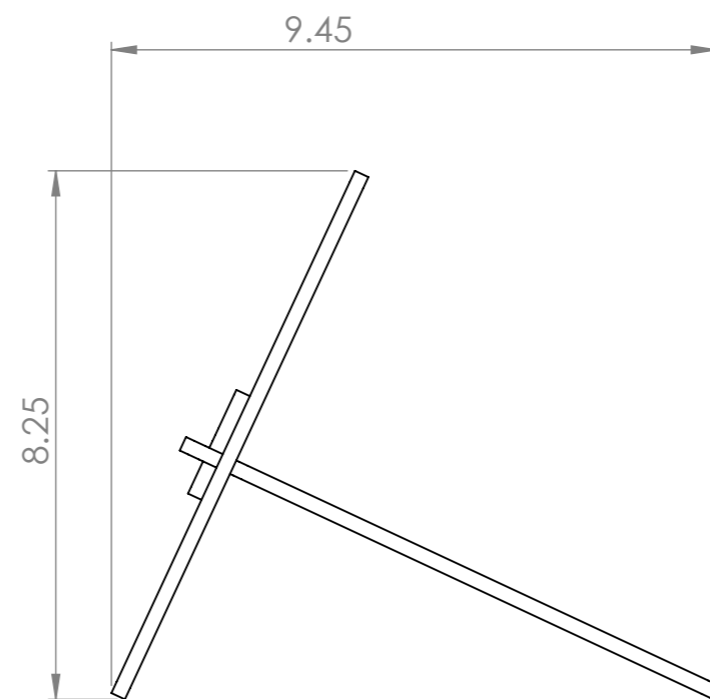

# Triangle K-Cup and Milk Pod Holder ~ Arabica Series

FRONT VIEW

SIDE VIEW