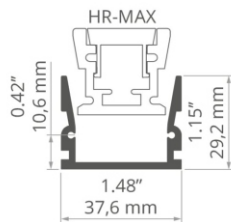

APPLICATION

- makes mounting and service of the HR-MAX profile easy

MOUNTING

- in the ground, with mounting adhesive
- can be easily connected into runs and systems
- possibility to connect to the HR-MAX-TW profile to make a mounting track with sections for cables and accessories at intervals

ADDITIONAL INFORMATION

- in order to protect the lighting fixture during installation, a TECH-35 protective insert should be used
- standard lengths of KLU profiles and covers: 1000 mm (tolerance ± 1.5 mm) and 2005 mm / 3010 mm (tolerance + 5 mm); for selected covers: 6050 mm, 10050 mm (tolerance + 5 mm)
- when choosing a different length of profiles / covers than available in the standard, you should additionally choose the cutting service at KLU

TECHNICAL DRAWING

1:2

TECHNICAL SPECIFICATIONS

Material	aluminum
Color	■ silver non anodized
Profile cross-section	rectangular
Width	37.6 mm
Height	29.2 mm
Building type	Outdoor, Commercial, Retail
Facility zone	communication routes and corridors, wejścia i bramy, parking i garaż, driveways
Can be easily connected into runs	yes

Length	Ref
1000 mm	A01827N_1 C1827NA_1
2005 mm	A01827N_2 C1827NA_2
3010 mm	A01827N_3 C1827NA_3

Wired 4 Signs USA
+1 (865) 339 4956
info@w4susa.com
7669 Clinton Highway,
Powell, Tennessee,
37849

DISTRIBUTED BY