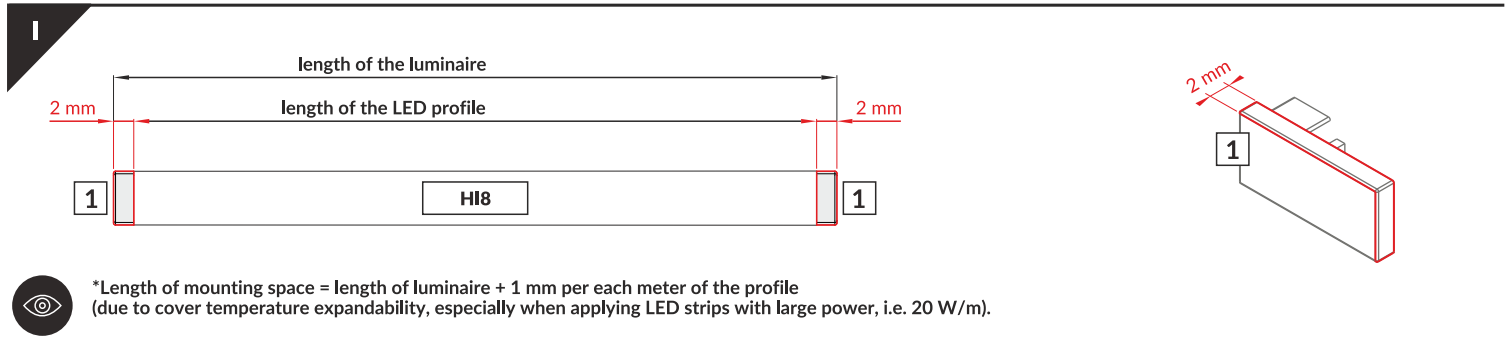

HI8 C1

RECESSED PROFILE

DISTRIBUTED BY

Wired 4 Signs USA
+1 (865) 339 4956
info@w4susa.com 7669
Clinton Highway, Powell,
Tennessee, 37849

ACCESSORIES

power switches
controller + remote
movement sensors

DISTRIBUTED BY