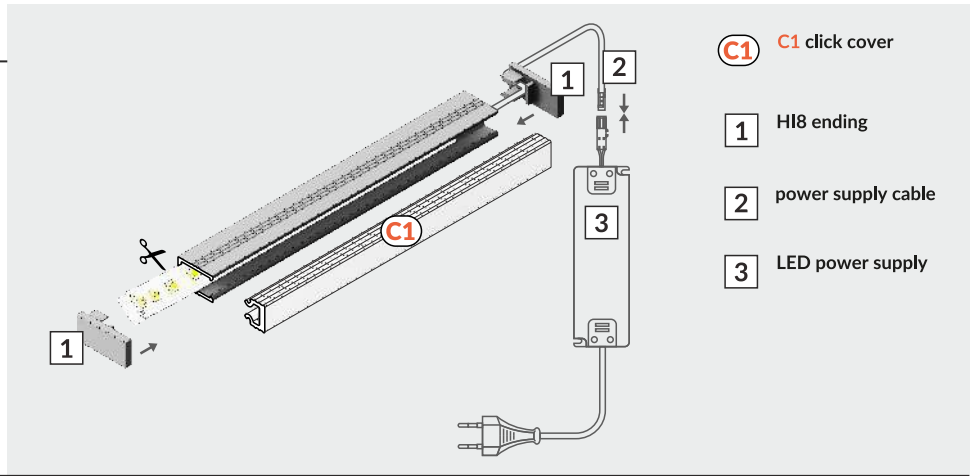

HI8 C1

RECESSED PROFILE

DISTRIBUTED BY

Wired 4 Signs USA
+1 (865) 339 4956
info@w4susa.com 7669
Clinton Highway, Powell,
Tennessee, 37849

ACCESSORIES

power switches
controller + remote
movement sensors

DISTRIBUTED BY