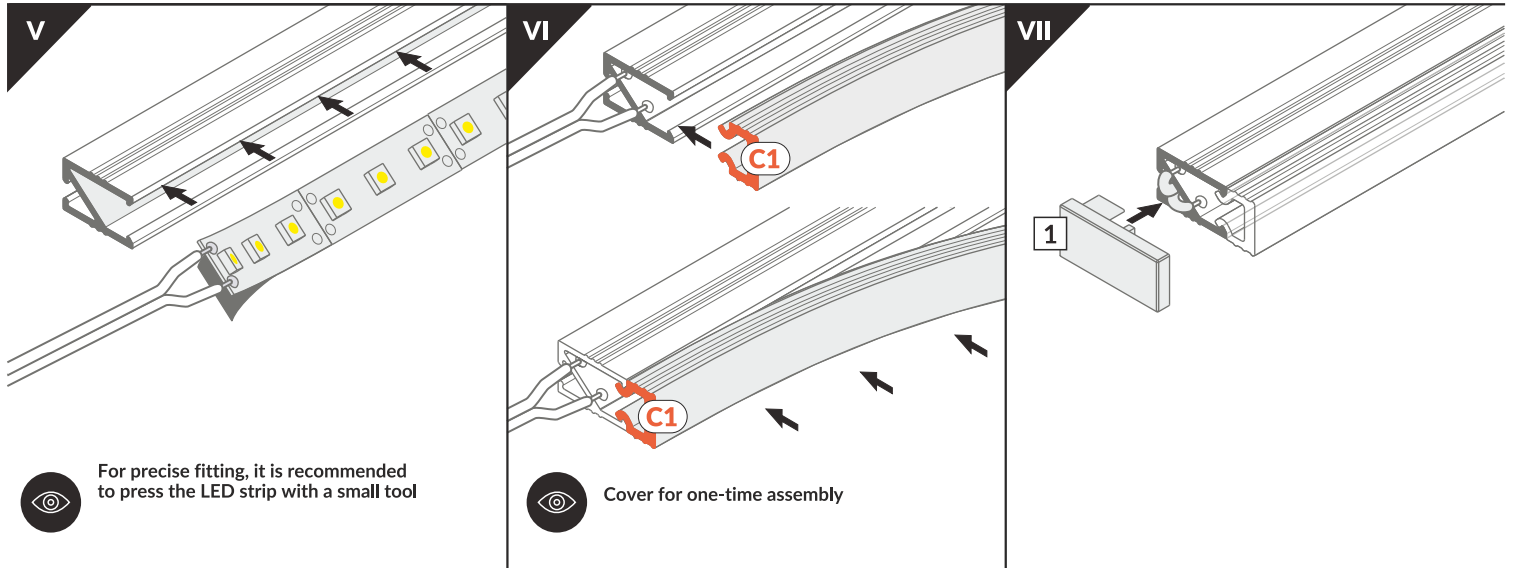

HI8 C1

RECESSED PROFILE

DISTRIBUTED BY

Wired 4 Signs USA
+1 (865) 339 4956
info@w4susa.com 7669
Clinton Highway, Powell,
Tennessee, 37849

ACCESSORIES

power switches
controller + remote
movement sensors

DISTRIBUTED BY