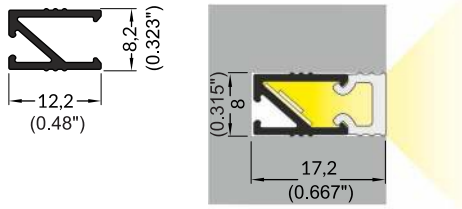

HI8 C1

RECESSED PROFILE

DISTRIBUTED BY

Wired 4 Signs USA
+1 (865) 339 4956
info@w4susa.com 7669
Clinton Highway, Powell,
Tennessee, 37849

ACCESSORIES

power switches
controller + remote
movement sensors

DISTRIBUTED BY