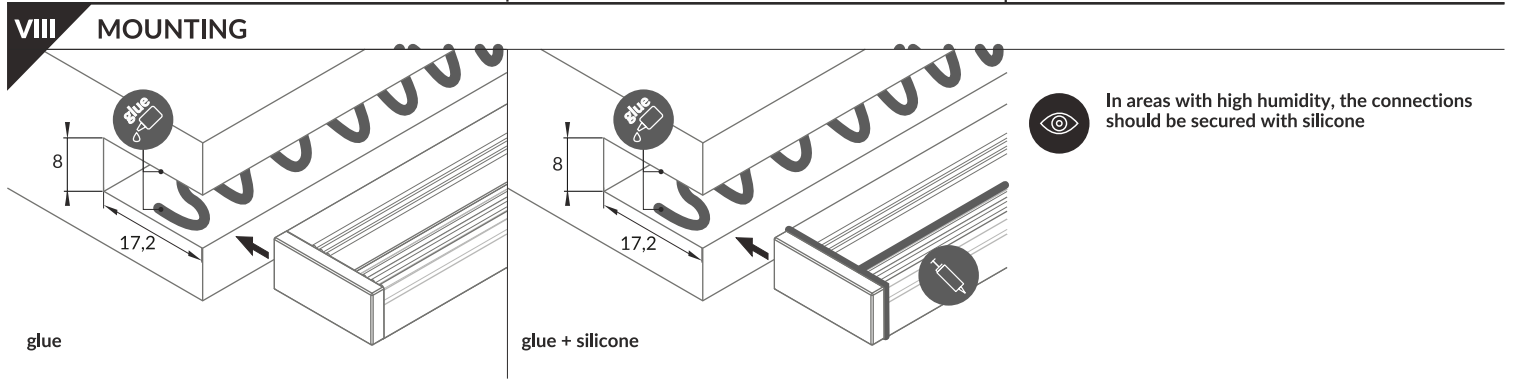

HI8 C1

RECESSED PROFILE

DISTRIBUTED BY

Wired 4 Signs USA
+1 (865) 339 4956
info@w4susa.com 7669
Clinton Highway, Powell,
Tennessee, 37849

ACCESSORIES

power switches
controller + remote
movement sensors

DISTRIBUTED BY