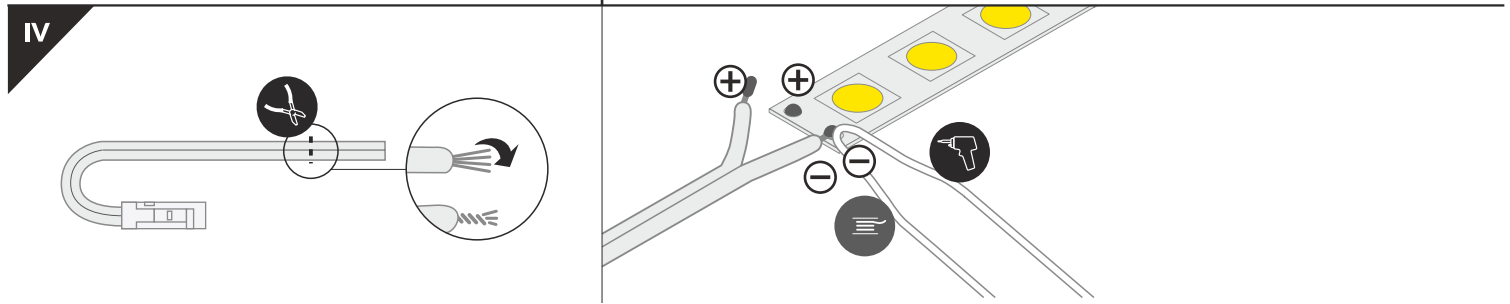

HI8 C1

RECESSED PROFILE

DISTRIBUTED BY

Wired 4 Signs USA
+1 (865) 339 4956
info@w4susa.com 7669
Clinton Highway, Powell,
Tennessee, 37849

ACCESSORIES

power switches
controller + remote
movement sensors

DISTRIBUTED BY