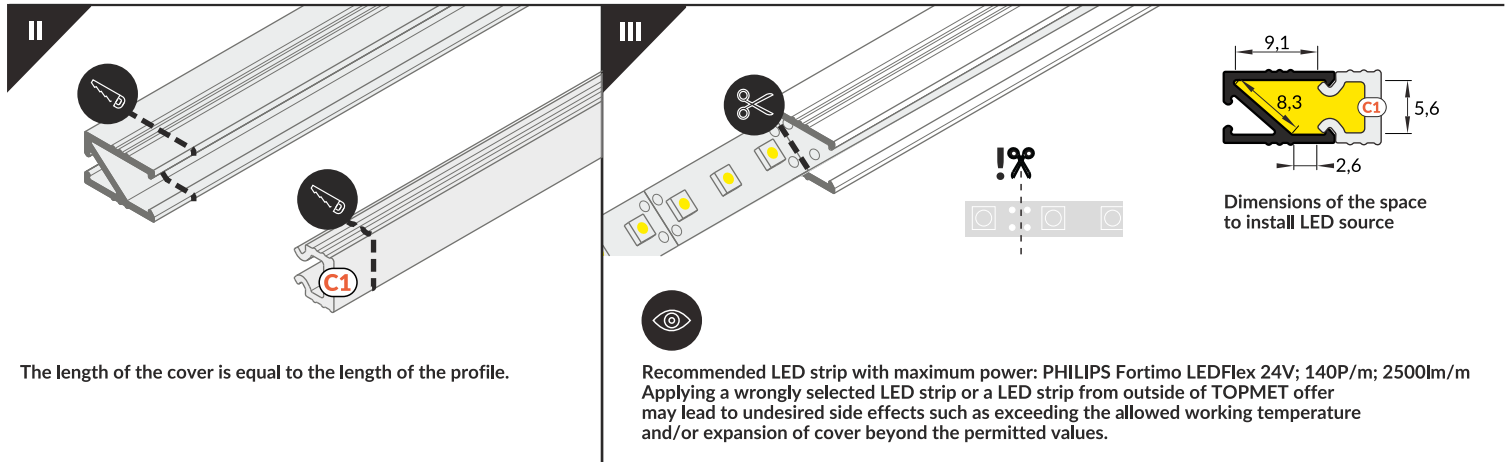

HI8 C1

RECESSED PROFILE

DISTRIBUTED BY

Wired 4 Signs USA
+1 (865) 339 4956
info@w4susa.com 7669
Clinton Highway, Powell,
Tennessee, 37849

ACCESSORIES

power switches
controller + remote
movement sensors

DISTRIBUTED BY