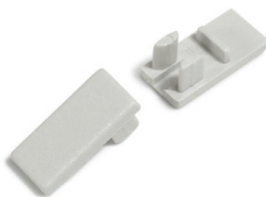

DISTRIBUTED BY

H18

- decorative illumination
- for counter edges, steps
- flushes with mounting surface
- only enlight surface of the diffuser is visible
- miniature dimensions

max 8 mm

recessed

furniture

more
information

* Parameters tolerance +/- 7%

C1

diffuser C1 click

Technical manual

anodized

1000 mm	LED-H8010020
2000 mm	LED-H8020020
3000 mm	LED-H8030020
4050 mm	LED-H8040020

end cap HI8

silver
LED-H8990040

grey
LED-H8990022

opal
LED-H8990038

* Parameters tolerance +/- 7%