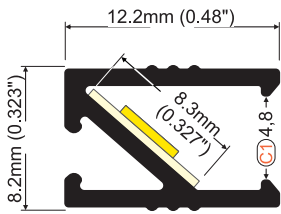

DISTRIBUTED BY

H18

- decorative illumination
- for counter edges, steps
- flushes with mounting surface
- only enlight surface of the diffuser is visible
- miniature dimensions

max 8 mm

recessed

furniture

more
information

* Parameters tolerance +/- 7%

C1

diffuser C1 click

Technical manual

anodized

1000 mm	LED-H8010020
2000 mm	LED-H8020020
3000 mm	LED-H8030020
4050 mm	LED-H8040020

end cap HI8

silver
LED-H8990040