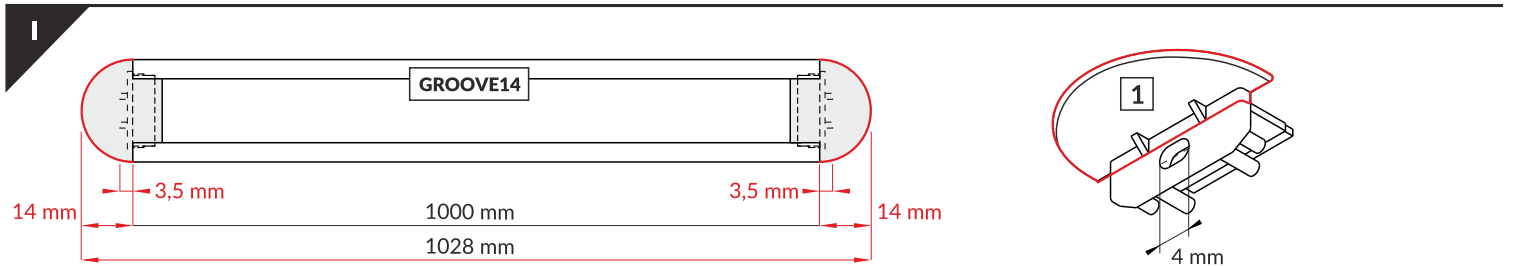

GROOVE14 EF/TY

RECESSED PROFILE

Note! Ending thickness increases the length of the luminaire (+ 2 x 14 mm) and the length of the mounting space (+ 2 x 3.5 mm).

Wired 4 Signs USA +1 (865) 339 4956
 info@w4susa.com www.w4susa.com
 7669 Clinton Highway, Powell,
 Tennessee, 37849

VI

E slide cover

F click cover

E7 click cover + E7 ending

VII MOUNTING / MONTÁŽ

Y flexible mounting plate

Y flexible mounting plate

cone Y flexible mounting plate

T mounting plate

glue

two-sided adhesive tape 25x25

VIII CONNECTORS

X connector

1000 mm + 1000 mm + 1000 mm + ...

Note! X connector may be used to make extra long profiles by connecting multiple profiles.

GROOVE14 connector 90 deg