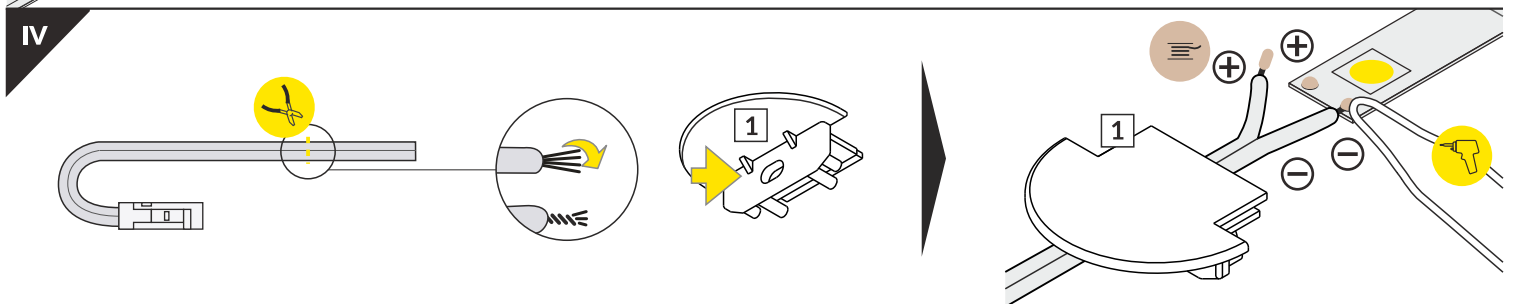

GROOVE14 EF/TY

RECESSED PROFILE

Note! Ending thickness increases the length of the luminaire (+ 2 x 14 mm) and the length of the mounting space (+ 2 x 3.5 mm).

Wired 4 Signs USA +1 (865) 339 4956
 info@w4susa.com www.w4susa.com
 7669 Clinton Highway, Powell,
 Tennessee, 37849

VI

E slide cover

F click cover

E7 click cover + E7 ending

VII MOUNTING / MONTÁŽ

Y flexible mounting plate

Y flexible mounting plate

cone Y flexible mounting plate

T mounting plate

glue

two-sided adhesive tape 25x25

VIII CONNECTORS

X connector

1000 mm + 1000 mm + 1000 mm + ...

Note! X connector may be used to make extra long profiles by connecting multiple profiles.

GROOVE14 connector 90 deg