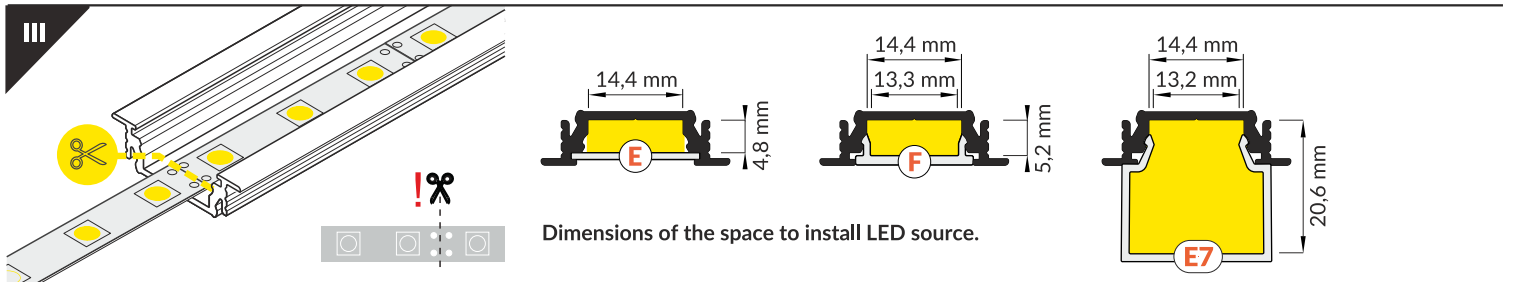

GROOVE14 EF/TY

RECESSED PROFILE

Note! Ending thickness increases the length of the luminaire (+ 2 x 14 mm) and the length of the mounting space (+ 2 x 3.5 mm).

Wired 4 Signs USA +1 (865) 339 4956
 info@w4susa.com www.w4susa.com
 7669 Clinton Highway, Powell,
 Tennessee, 37849

VI

E slide cover

F click cover

E7 click cover + E7 ending

VII MOUNTING / MONTÁŽ

Y flexible mounting plate

Y flexible mounting plate

cone Y flexible mounting plate

T mounting plate

glue

two-sided adhesive tape 25x25

VIII CONNECTORS

X connector

1000 mm + 1000 mm + 1000 mm + ...

Note! X connector may be used to make extra long profiles by connecting multiple profiles.

GROOVE14 connector 90 deg