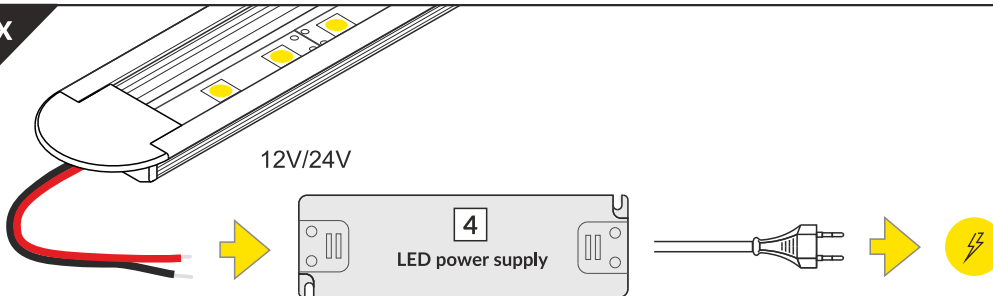

IX

12V/24V

LED power supply

ACCESSORIES

- power switches
- controller + remote
- movement sensors

Wired 4 Signs USA +1 (865) 339 4956
info@w4susa.com www.w4susa.com
7669 Clinton Highway, Powell,
Tennessee, 37849