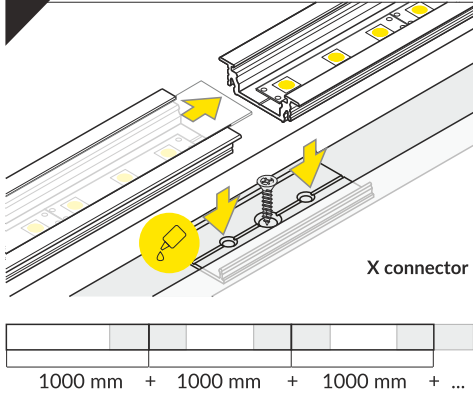

GROOVE14 EF/TY

RECESSED PROFILE

Note! Ending thickness increases the length of the luminaire (+ 2 x 14 mm) and the length of the mounting space (+ 2 x 3.5 mm).

Wired 4 Signs USA +1 (865) 339 4956
 info@w4susa.com www.w4susa.com
 7669 Clinton Highway, Powell,
 Tennessee, 37849

VI

E slide cover

F click cover

E7 click cover + E7 ending

VII MOUNTING / MONTÁŽ

Y flexible mounting plate

Y flexible mounting plate

cone Y flexible mounting plate

T mounting plate

glue

two-sided adhesive tape 25x25

VIII CONNECTORS

X connector

1000 mm + 1000 mm + 1000 mm + ...

Note! X connector may be used to make extra long profiles by connecting multiple profiles.

GROOVE14 connector 90 deg