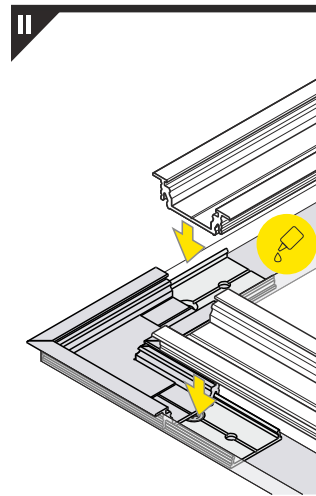

VI

E slide cover

F click cover

E7 click cover + E7 ending

VII MOUNTING / MONTÁŽ

Y flexible mounting plate

Y flexible mounting plate

cone Y flexible mounting plate

T mounting plate

glue

two-sided adhesive tape 25x25

VIII CONNECTORS

X connector

1000 mm + 1000 mm + 1000 mm + ...

Note! X connector may be used to make extra long profiles by connecting multiple profiles.

GROOVE14 connector 90 deg