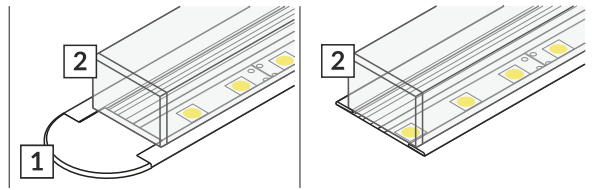

GROOVE14 EF/TY

RECESSED PROFILE

Note! Ending thickness increases the length of the luminaire (+ 2 x 14 mm) and the length of the mounting space (+ 2 x 3.5 mm).

Wired 4 Signs USA +1 (865) 339 4956
 info@w4susa.com www.w4susa.com
 7669 Clinton Highway, Powell,
 Tennessee, 37849

VI

E slide cover

F click cover

E7 click cover + E7 ending

VII MOUNTING / MONTÁŽ

Y flexible mounting plate

Y flexible mounting plate

cone Y flexible mounting plate

T mounting plate

glue

two-sided adhesive tape 25x25

VIII CONNECTORS

X connector

1000 mm + 1000 mm + 1000 mm + ...

Note! X connector may be used to make extra long profiles by connecting multiple profiles.

GROOVE14 connector 90 deg