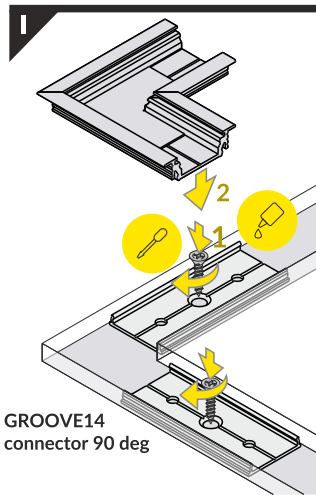

GROOVE14 EF/TY

RECESSED PROFILE

Note! Ending thickness increases the length of the luminaire (+ 2 x 14 mm) and the length of the mounting space (+ 2 x 3.5 mm).

Wired 4 Signs USA +1 (865) 339 4956
 info@w4susa.com www.w4susa.com
 7669 Clinton Highway, Powell,
 Tennessee, 37849

VI

E slide cover

F click cover

E7 click cover + E7 ending

VII MOUNTING / MONTÁŽ

Y flexible mounting plate

Y flexible mounting plate

cone Y flexible mounting plate

T mounting plate

glue

two-sided adhesive tape 25x25

VIII CONNECTORS

X connector

1000 mm + 1000 mm + 1000 mm + ...

Note! X connector may be used to make extra long profiles by connecting multiple profiles.

GROOVE14 connector 90 deg