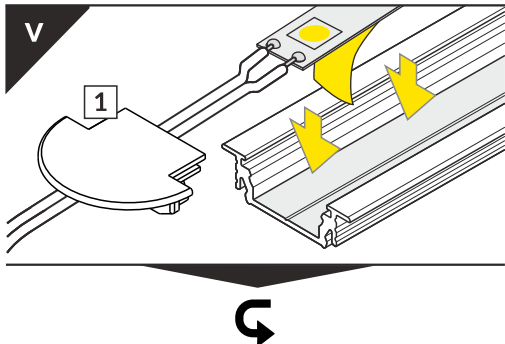

GROOVE14 EF/TY

RECESSED PROFILE

Note! Ending thickness increases the length of the luminaire (+ 2 x 14 mm) and the length of the mounting space (+ 2 x 3.5 mm).

Wired 4 Signs USA +1 (865) 339 4956
 info@w4susa.com www.w4susa.com
 7669 Clinton Highway, Powell,
 Tennessee, 37849

VI

E slide cover

F click cover

E7 click cover + E7 ending

VII MOUNTING / MONTÁŽ

Y flexible mounting plate

Y flexible mounting plate

cone Y flexible mounting plate

T mounting plate

glue

two-sided adhesive tape 25x25

VIII CONNECTORS

X connector

1000 mm + 1000 mm + 1000 mm + ...

Note! X connector may be used to make extra long profiles by connecting multiple profiles.

GROOVE14 connector 90 deg