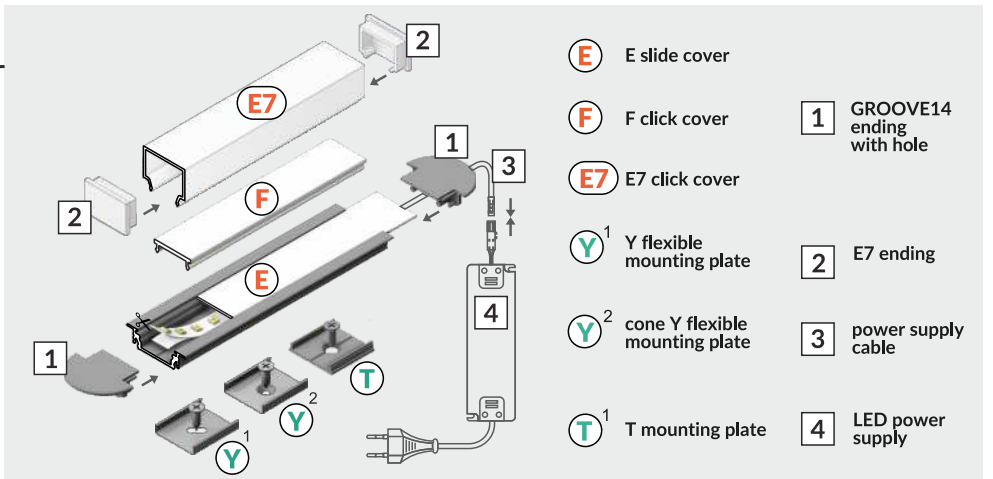

GROOVE14 EF/TY

RECESSED PROFILE

Note! Ending thickness increases the length of the luminaire (+ 2 x 14 mm) and the length of the mounting space (+ 2 x 3.5 mm).

Wired 4 Signs USA +1 (865) 339 4956
 info@w4susa.com www.w4susa.com
 7669 Clinton Highway, Powell,
 Tennessee, 37849

VI

E slide cover

F click cover

E7 click cover + E7 ending

VII MOUNTING / MONTÁŽ

Y flexible mounting plate

Y flexible mounting plate

cone Y flexible mounting plate

T mounting plate

glue

two-sided adhesive tape 25x25

VIII CONNECTORS

X connector

1000 mm + 1000 mm + 1000 mm + ...

Note! X connector may be used to make extra long profiles by connecting multiple profiles.

GROOVE14 connector 90 deg