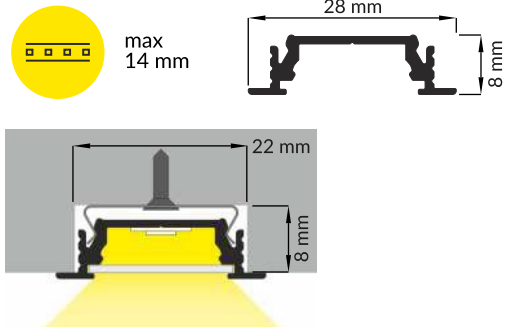

GROOVE14 EF/TY

RECESSED PROFILE

Note! Ending thickness increases the length of the luminaire (+ 2 x 14 mm) and the length of the mounting space (+ 2 x 3.5 mm).

Wired 4 Signs USA +1 (865) 339 4956
 info@w4susa.com www.w4susa.com
 7669 Clinton Highway, Powell,
 Tennessee, 37849

VI

E slide cover

F click cover

E7 click cover + E7 ending

VII MOUNTING / MONTÁŽ

Y flexible mounting plate

Y flexible mounting plate

cone Y flexible mounting plate

T mounting plate

glue

two-sided adhesive tape 25x25

VIII CONNECTORS

X connector

1000 mm + 1000 mm + 1000 mm + ...

Note! X connector may be used to make extra long profiles by connecting multiple profiles.

GROOVE14 connector 90 deg