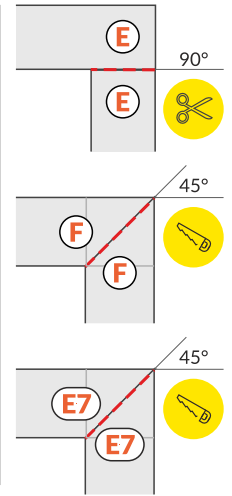

GROOVE14 EF/TY

RECESSED PROFILE

Note! Ending thickness increases the length of the luminaire (+ 2 x 14 mm) and the length of the mounting space (+ 2 x 3.5 mm).

Wired 4 Signs USA +1 (865) 339 4956
 info@w4susa.com www.w4susa.com
 7669 Clinton Highway, Powell,
 Tennessee, 37849

VI

E slide cover

F click cover

E7 click cover + E7 ending

VII MOUNTING / MONTÁŽ

Y flexible mounting plate

Y flexible mounting plate

cone Y flexible mounting plate

T mounting plate

glue

two-sided adhesive tape 25x25

VIII CONNECTORS

X connector

1000 mm + 1000 mm + 1000 mm + ...

Note! X connector may be used to make extra long profiles by connecting multiple profiles.

GROOVE14 connector 90 deg