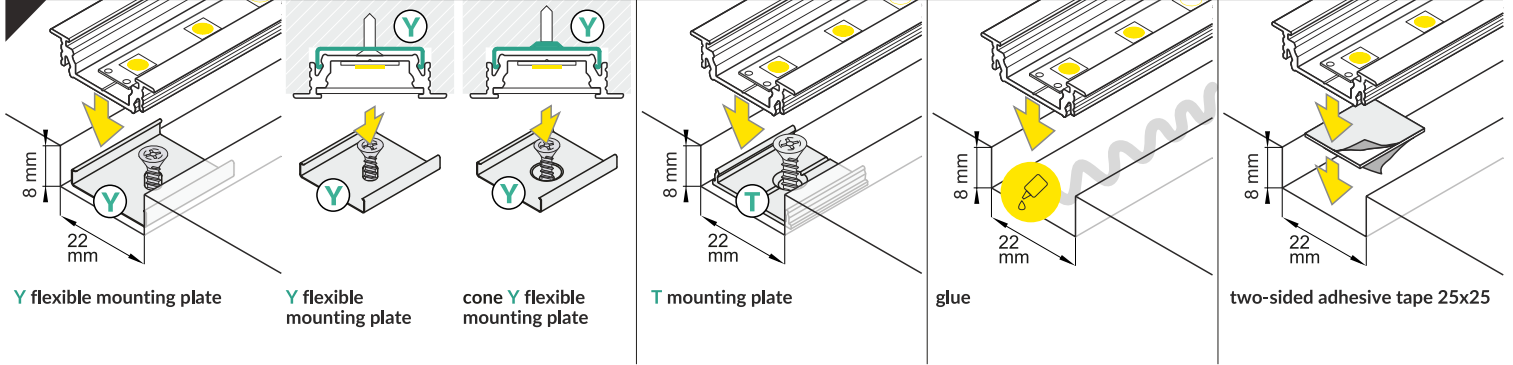

GROOVE14 EF/TY

RECESSED PROFILE

Note! Ending thickness increases the length of the luminaire (+ 2 x 14 mm) and the length of the mounting space (+ 2 x 3.5 mm).

Wired 4 Signs USA +1 (865) 339 4956
 info@w4susa.com www.w4susa.com
 7669 Clinton Highway, Powell,
 Tennessee, 37849

VI

E slide cover

F click cover

E7 click cover + E7 ending

VII MOUNTING / MONTÁŽ

Y flexible mounting plate

Y flexible mounting plate

cone Y flexible mounting plate

T mounting plate

glue

two-sided adhesive tape 25x25

VIII CONNECTORS

X connector

1000 mm + 1000 mm + 1000 mm + ...

Note! X connector may be used to make extra long profiles by connecting multiple profiles.

GROOVE14 connector 90 deg