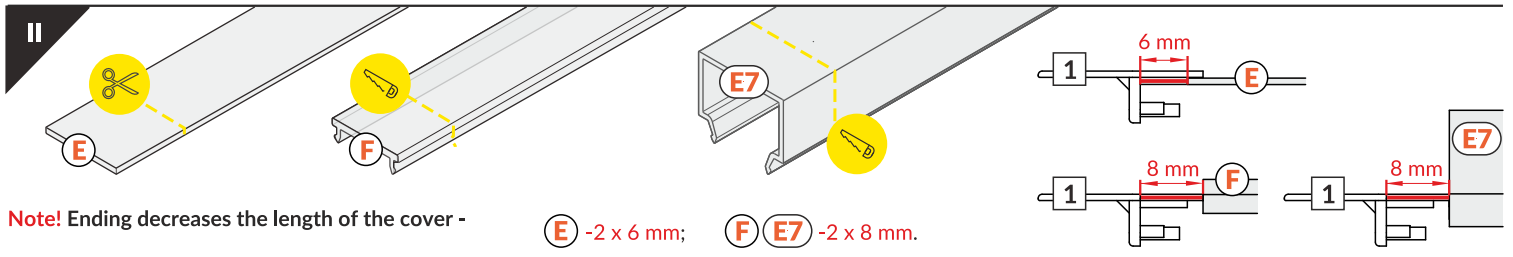

GROOVE14 EF/TY

RECESSED PROFILE

Note! Ending thickness increases the length of the luminaire (+ 2 x 14 mm) and the length of the mounting space (+ 2 x 3.5 mm).

Wired 4 Signs USA +1 (865) 339 4956
 info@w4susa.com www.w4susa.com
 7669 Clinton Highway, Powell,
 Tennessee, 37849

VI

E slide cover

F click cover

E7 click cover + E7 ending

VII MOUNTING / MONTÁŽ

Y flexible mounting plate

Y flexible mounting plate

cone Y flexible mounting plate

T mounting plate

glue

two-sided adhesive tape 25x25

VIII CONNECTORS

X connector

1000 mm + 1000 mm + 1000 mm + ...

Note! X connector may be used to make extra long profiles by connecting multiple profiles.

GROOVE14 connector 90 deg