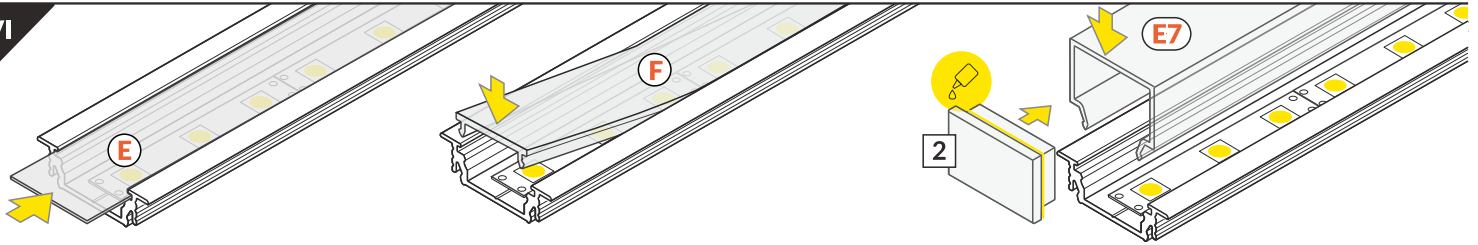

GROOVE14 EF/TY

RECESSED PROFILE

Note! Ending thickness increases the length of the luminaire (+ 2 x 14 mm) and the length of the mounting space (+ 2 x 3.5 mm).

Wired 4 Signs USA +1 (865) 339 4956
 info@w4susa.com www.w4susa.com
 7669 Clinton Highway, Powell,
 Tennessee, 37849

VI

E slide cover

F click cover

E7 click cover + E7 ending

VII MOUNTING / MONTÁŽ

Y flexible mounting plate

Y flexible mounting plate

cone Y flexible mounting plate

T mounting plate

glue

two-sided adhesive tape 25x25

VIII CONNECTORS

X connector

1000 mm + 1000 mm + 1000 mm + ...

Note! X connector may be used to make extra long profiles by connecting multiple profiles.

GROOVE14 connector 90 deg