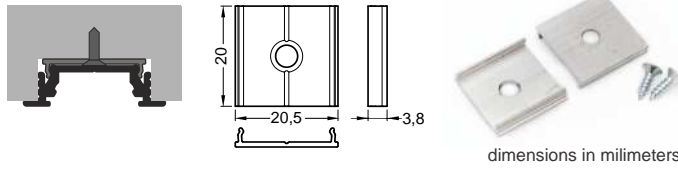

ACCESSORIES

MOUNTINGS

T mounting plate
colour: raw aluminium
material: aluminium

Sold in sets of two
raw aluminium
LED-C6960000

ENDINGS

GROOVE14 ending gen2 with hole
colours: white, silver, black, grey
material: ABS