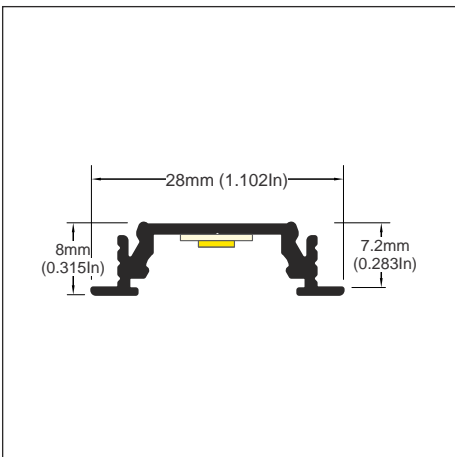

GROOVE14 EF/TY

BASIC ALUMINIUM RECESSED PROFILE

- used mainly in furniture
- maximum LED strip width: 14 mm

SIMILAR IN THE OFFER

E E slide cover

F F click cover

E7 E7 click cover

Y¹ Y flexible mounting plate

Y² coneY flexible mounting plate

T T mounting plate

Length 2000 mm

white painted

LED-A3020001

Silver anodized

LED-A3020020

black anodized

Note! Dimensions of the space to install LED source

dimensions in millimeters

F click cover
 colours: transparent, opal
 material: PMMA

Sold in lengths of 2m (6.56ft)

E Slide transparent
LED-A2040016

E Slide frosted /
LED-A2040039

The standard cover length tolerance is +20 mm.

dimensions in millimeters

Sold in pairs of two endcaps

E7 opal ending
LED-C1840038

MOUNTINGS

Y flexible mounting plate
 colour: inox
 material: stainless steel