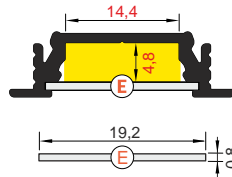

LED-A3020021

raw aluminium

LED-A3020000

max 14 mm

recessed

Available lengths: 1000 mm, 2000 mm, 3000 mm, 4000 mm.
 The standard profile length tolerance is +20 mm.

* Parameters tolerance +/- 7%

E slide cover
 colours: transparent, frosted, opal
 material: PC, PP, PP

Note! Dimensions of the space to install LED source

dimensions in millimeters

F click cover
 colours: transparent, opal
 material: PMMA

Sold in lengths of 2m (6.56ft)

E Slide transparent
LED-A2040016

E Slide frosted /
LED-A2040039