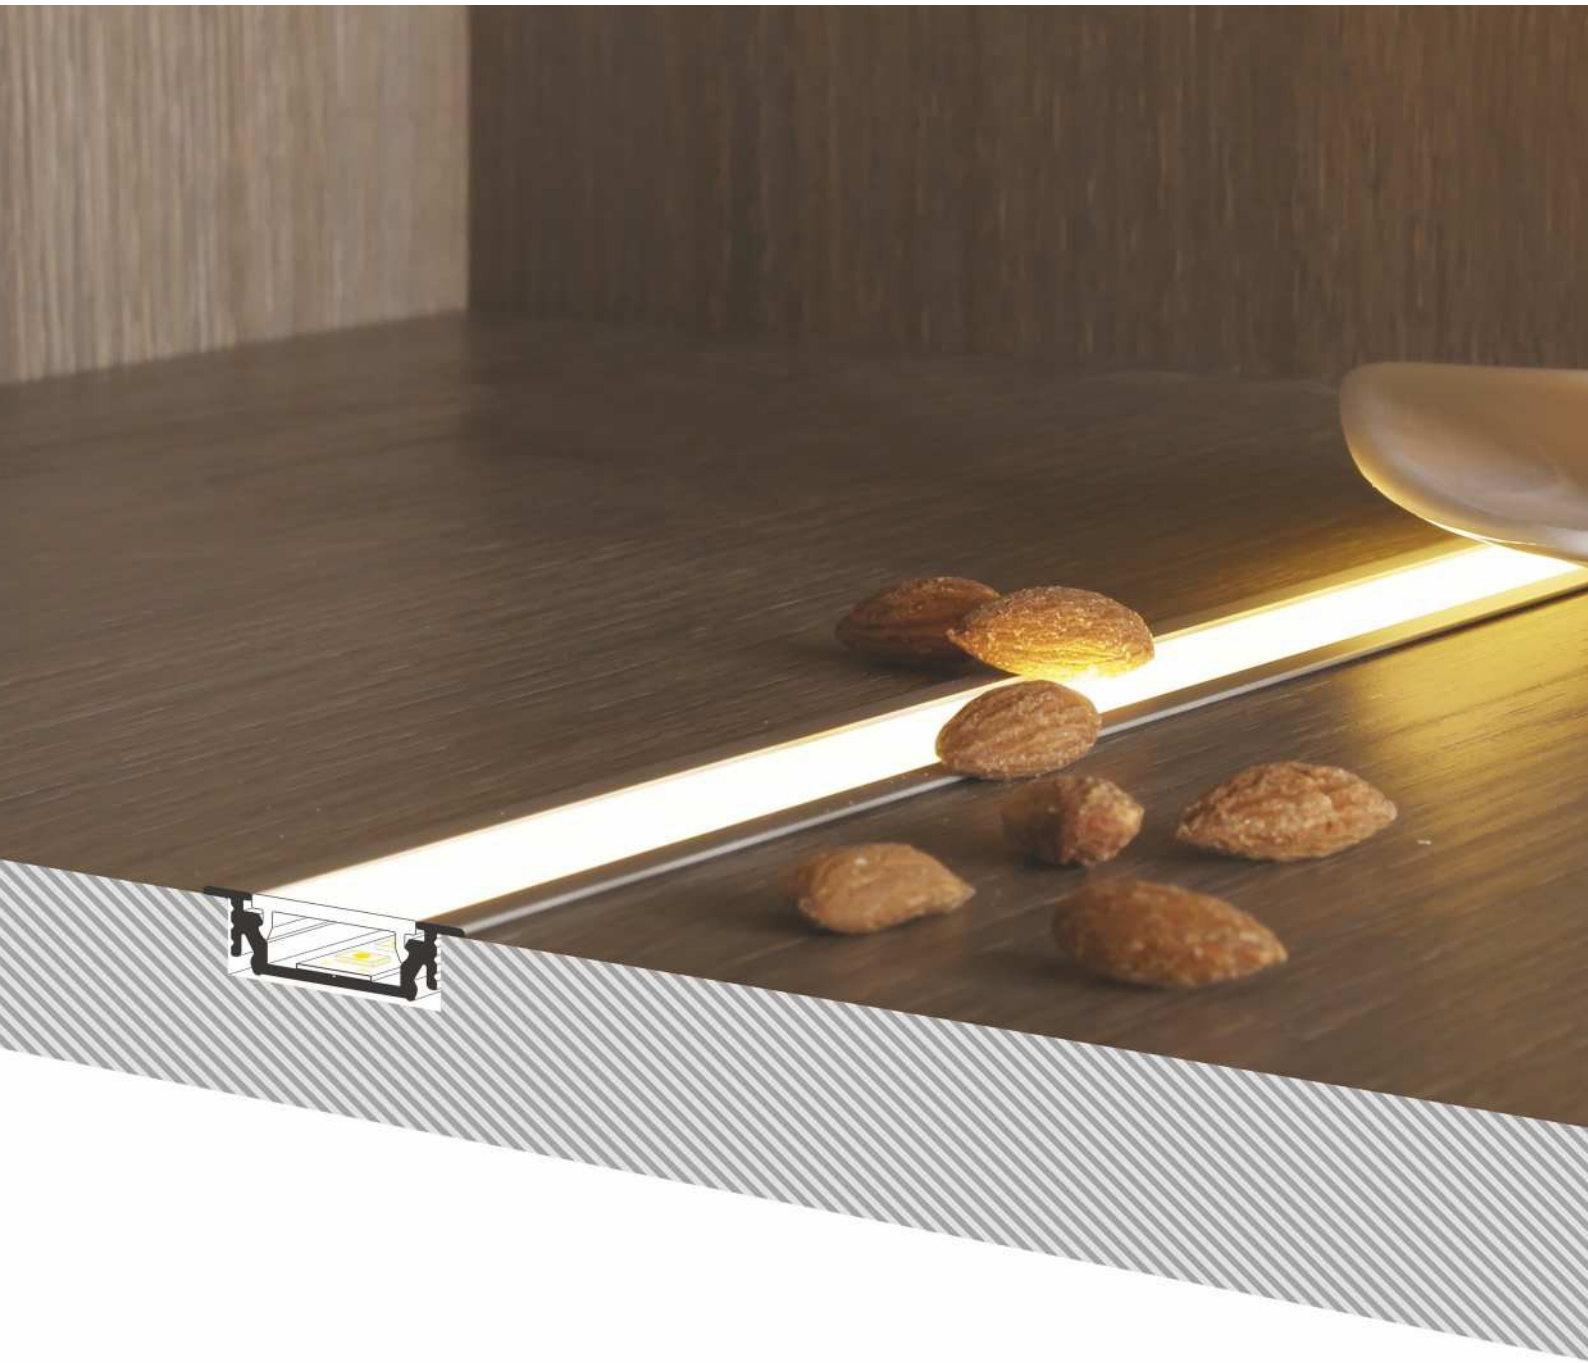

GROOVE14 EF/TY

BASIC ALUMINIUM RECESSED PROFILE

- used mainly in furniture
- maximum LED strip width: 14 mm

SIMILAR IN THE OFFER

E E slide cover

F F click cover

E7 E7 click cover

Y¹ Y flexible mounting plate

Y² coneY flexible mounting plate

T T mounting plate

Length 2000 mm

white painted

LED-A3020001

Silver anodized

LED-A3020020

black anodized

LED-A3020021

raw aluminium

LED-A3020000

max 14 mm

recessed

Available lengths: 1000 mm, 2000 mm, 3000 mm, 4000 mm.
 The standard profile length tolerance is +20 mm.

* Parameters tolerance +/- 7%

E slide cover
 colours: transparent, frosted, opal
 material: PC, PP, PP

Note! Dimensions of the space to install LED source

dimensions in millimeters

F click cover
 colours: transparent, opal
 material: PMMA

Sold in lengths of 2m (6.56ft)

E Slide transparent
LED-A2040016

E Slide frosted /
LED-A2040039