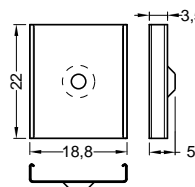

Sold in pairs of two

inox
LED-A2090019

coneY flexible mounting plate
colour: inox
material: stainless steel