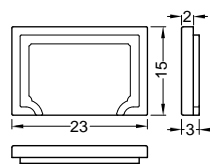

The standard cover length tolerance is +20 mm.

dimensions in millimeters

Sold in pairs of two endcaps

E7 opal ending
LED-C1840038

MOUNTINGS

Y flexible mounting plate
 colour: inox
 material: stainless steel