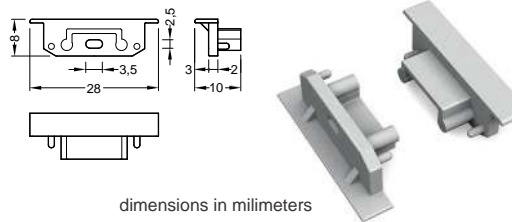

GROOVE14 ending gen2 SQ with hole
colours: white, silver, black, grey
material: ABS

Sold in pairs of two
White
LED-A3970001
Silver
LED-A3970040
Black
LED-A3970002
Gray
LED-A3970022
White
LED-A3980001
Silver
LED-A3980040
Black
LED-A3980002
Gray
LED-A3980022