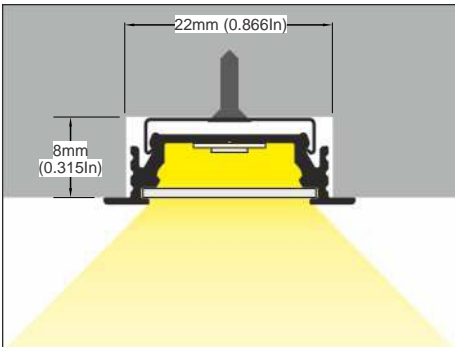

GROOVE14 EF/TY

BASIC ALUMINIUM RECESSED PROFILE

- used mainly in furniture
- maximum LED strip width: 14 mm

SIMILAR IN THE OFFER

E E slide cover

F F click cover

E7 E7 click cover

Y¹ Y flexible mounting plate

Y² coneY flexible mounting plate

T T mounting plate

Length 2000 mm

white painted

LED-A3020001

Silver anodized

LED-A3020020

black anodized

LED-A3020021

raw aluminium

LED-A3020000

max 14 mm

recessed

Available lengths: 1000 mm, 2000 mm, 3000 mm, 4000 mm.
 The standard profile length tolerance is +20 mm.

* Parameters tolerance +/- 7%

E slide cover
 colours: transparent, frosted, opal
 material: PC, PP, PP

Note! Dimensions of the space to install LED source

dimensions in millimeters

F click cover
 colours: transparent, opal
 material: PMMA

Sold in lengths of 2m (6.56ft)

E Slide transparent
LED-A2040016

E Slide frosted /
LED-A2040039