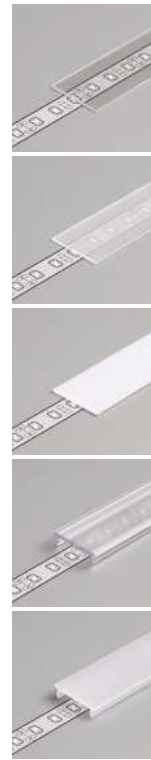

GROOVE14 EF/TY

BASIC ALUMINIUM RECESSED PROFILE

- used mainly in furniture
- maximum LED strip width: 14 mm

SIMILAR IN THE OFFER

E E slide cover

F F click cover

E7 E7 click cover

Y¹ Y flexible mounting plate

Y² coneY flexible mounting plate

T T mounting plate

Length 2000 mm

white painted

LED-A3020001

Silver anodized

LED-A3020020

black anodized

LED-A3020021

raw aluminium

LED-A3020000

max 14 mm

recessed

Available lengths: 1000 mm, 2000 mm, 3000 mm, 4000 mm.
 The standard profile length tolerance is +20 mm.

* Parameters tolerance +/- 7%

E slide cover
 colours: transparent, frosted, opal
 material: PC, PP, PP

Note! Dimensions of the space to install LED source

dimensions in millimeters

F click cover
 colours: transparent, opal
 material: PMMA

Sold in lengths of 2m (6.56ft)

E Slide transparent
LED-A2040016

E Slide frosted /
LED-A2040039