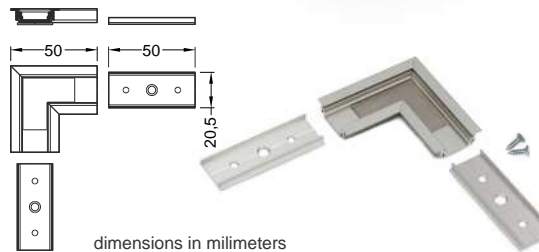

Sold as one set
raw aluminium
LED-C6990000
white painted
LED-A3990001
Silver anodized
LED-A3990020
black anodized
LED-A3990021