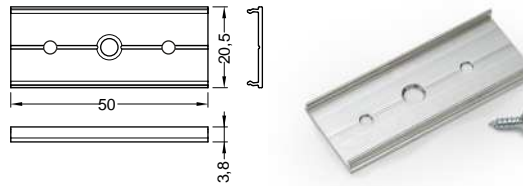

CONNECTORS

T connector 180 deg
colour: raw aluminium
material: aluminium

GROOVE14 connector 90 deg
colours: white, anodized, black
material: aluminium