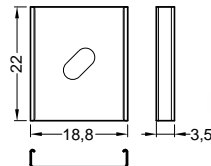

The standard cover length tolerance is +20 mm.

dimensions in millimeters

Sold in pairs of two endcaps

E7 opal ending
LED-C1840038

MOUNTINGS

Y flexible mounting plate
 colour: inox
 material: stainless steel