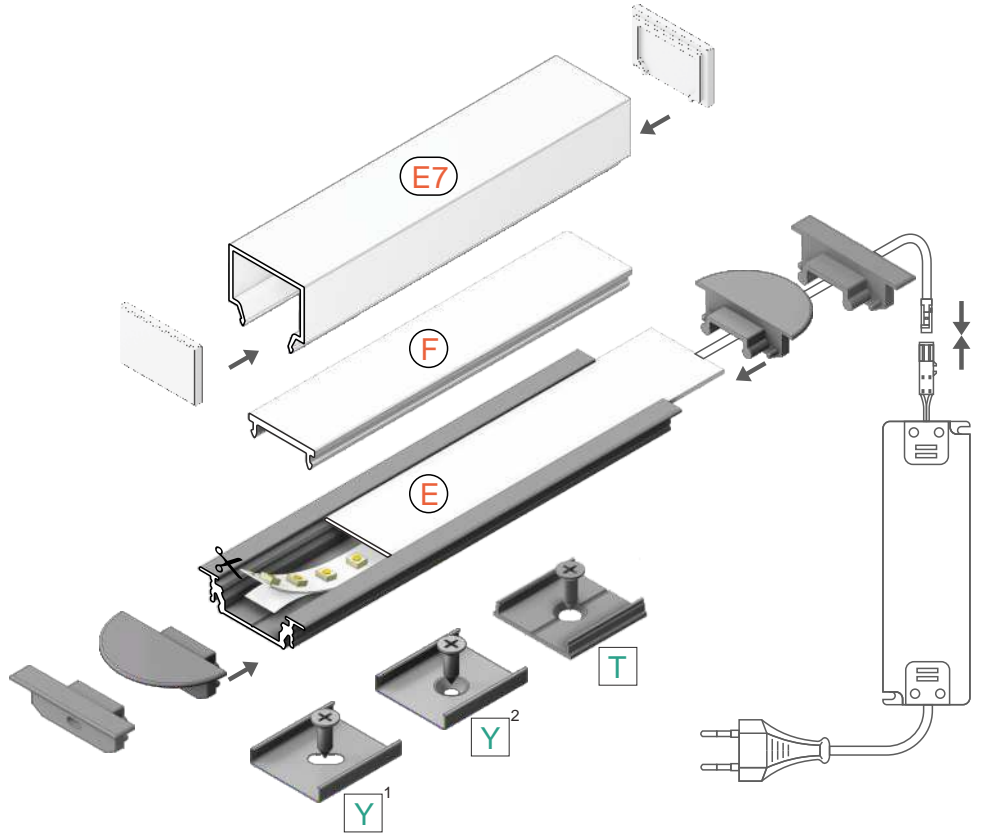

GROOVE14 EF/TY

BASIC ALUMINIUM RECESSED PROFILE

- used mainly in furniture
- maximum LED strip width: 14 mm

SIMILAR IN THE OFFER

E E slide cover

F F click cover

E7 E7 click cover

Y¹ Y flexible mounting plate

Y² coneY flexible mounting plate

T T mounting plate

Length 2000 mm

white painted

LED-A3020001

Silver anodized

LED-A3020020

black anodized

Note! Dimensions of the space to install LED source

dimensions in millimeters

F click cover
 colours: transparent, opal
 material: PMMA

Sold in lengths of 2m (6.56ft)

E Slide transparent
LED-A2040016

E Slide frosted /
LED-A2040039

Sold in pairs of two

inox
LED-A2090019

coneY flexible mounting plate
 colour: inox
 material: stainless steel

inox
LED-A2130019

dimensions in millimeters

* Parameters tolerance +/- 7%

ACCESSORIES

MOUNTINGS