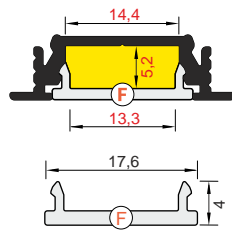

LED-A3020021

raw aluminium

LED-A3020000

max 14 mm

recessed

Available lengths: 1000 mm, 2000 mm, 3000 mm, 4000 mm.
 The standard profile length tolerance is +20 mm.

* Parameters tolerance +/- 7%

E slide cover
 colours: transparent, frosted, opal
 material: PC, PP, PP

Note! Dimensions of the space to install LED source

dimensions in millimeters

F click cover
 colours: transparent, opal
 material: PMMA

Sold in lengths of 2m (6.56ft)

E Slide transparent
LED-A2040016

E Slide frosted /
LED-A2040039

The standard cover length tolerance is +20 mm.

dimensions in millimeters

Sold in pairs of two endcaps

E7 opal ending
LED-C1840038

MOUNTINGS

Y flexible mounting plate
 colour: inox
 material: stainless steel