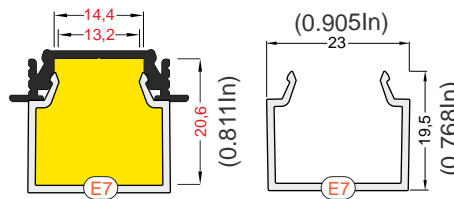

reel, length 20 m

F Click opal
LED-A2210038S

Sold in lengths of 2m (6.56ft)

E7 Click opal
LED-C1080038

The standard cover length tolerance is +20 mm.

dimensions in millimeters