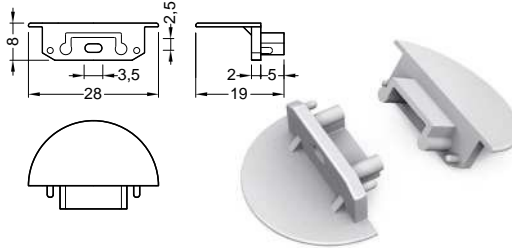

ACCESSORIES

MOUNTINGS

T mounting plate
colour: raw aluminium
material: aluminium

Sold in sets of two
raw aluminium
LED-C6960000

ENDINGS

GROOVE14 ending gen2 with hole
colours: white, silver, black, grey
material: ABS

GROOVE14 ending gen2 SQ with hole
colours: white, silver, black, grey
material: ABS

Sold in pairs of two
White
LED-A3970001
Silver
LED-A3970040
Black
LED-A3970002
Gray
LED-A3970022
White
LED-A3980001
Silver
LED-A3980040
Black
LED-A3980002
Gray
LED-A3980022

CONNECTORS

T connector 180 deg
colour: raw aluminium
material: aluminium

GROOVE14 connector 90 deg
colours: white, anodized, black
material: aluminium

Sold as one set
raw aluminium
LED-C6990000
white painted
LED-A3990001
Silver anodized
LED-A3990020
black anodized
LED-A3990021

Wired 4 Signs USA +1 (865) 339 4956
info@w4susa.com www.w4susa.com
7669 Clinton Highway, Powell,
Tennessee, 37849