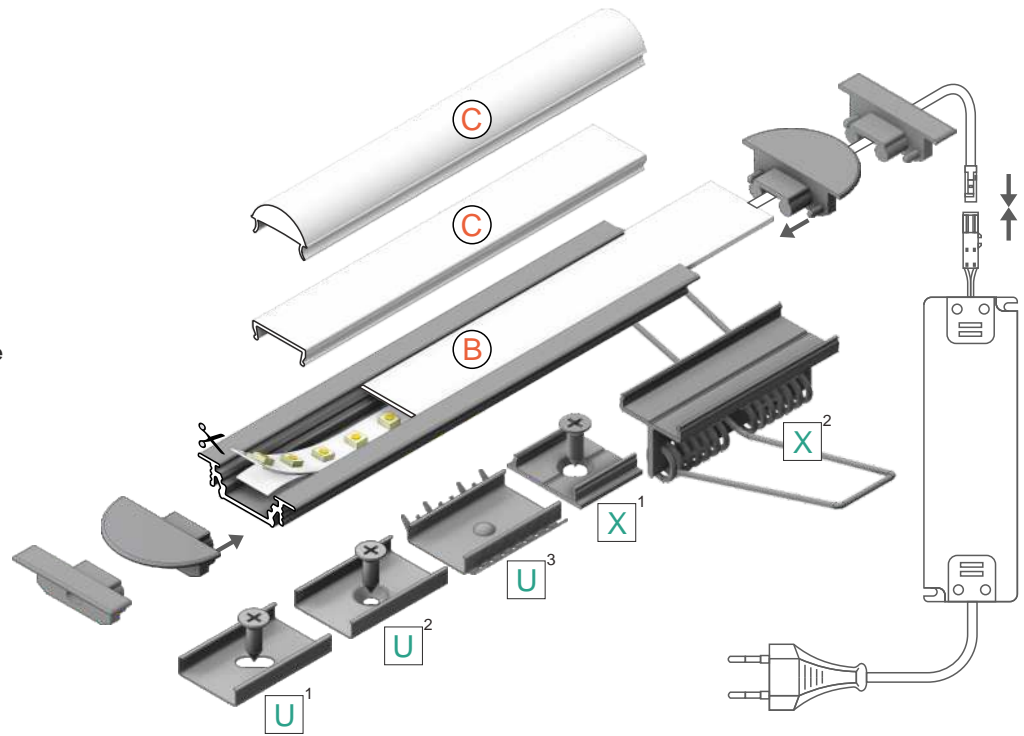

GROOVE10 BC/UX

RECESSED ALUMINIUM PROFILE

- used mainly in furniture
- ceiling installation possible
- 6 types of covers
- maximum LED strip width: 10 mm

SIMILAR IN THE OFFER

DEEP10
BCUX

TRIO10
BC

BEGTIN12
JS

UNI12
BCD/U

GROOVE14
EFTY

B slide cover

C click cover

C lens cover

U¹ flexible mounting plate

U² cone **U** flexible mounting plate

U³ rack **U** flexible mounting plate

X¹ **X** mounting plate

X² spring**X** mounting plate

Length 2000 mm

white painted
LED-76210001

Silver anodized
LED-76210020

black anodized
LED-76210021

raw aluminium
LED-76210000

max 10 mm

The standard cover length tolerance is +20 mm.

MOUNTINGS

U flexible mounting plate
 colour: inox
 material: stainless steel

Sold in pairs of two

inox
 LED-76380000

coneU flexible mounting plate
 colour: inox
 material: stainless steel