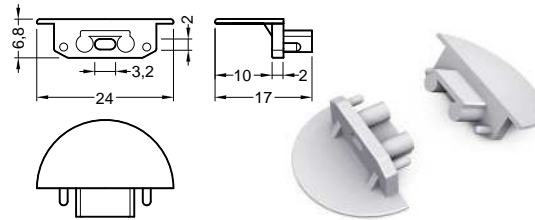

ACCESSORIES

X mounting plate
colour: raw aluminium
material: aluminium

Sold in sets of two
raw aluminium
LED-76260000

spring X mounting plate
colour: raw aluminium
material: aluminium

Sold as one set
raw aluminium
LED-23130000

ENDINGS

GROOVE10 ending gen2 with hole
Colors: white, silver, black, gray
material: ABS

Sold in pairs of two
white / biały
LED-76980001
Silver
LED-76980040
Black
LED-76980002
Gray
LED-76980022

GROOVE10 ending gen2 SQ with hole
Colors: white, silver, black, gray
material: ABS

White
LED-76990001
Silver
LED-76990040
Black
LED-76990002
Gray
LED-76990022

CONNECTORS

X connector 180 deg
colour: raw aluminium
material: aluminium

Sold as one set
raw aluminium
LED-76350000

GROOVE10 connector 90 deg
colours: white, anodized, black
material: aluminium

Sold as one set
white painted
LED-76530001
anodized
LED-76530020
black anodized
LED-76530021

Wired 4 Signs USA +1 (865) 339 4956 info@w4susa.com
www.w4susa.com 7669 Clinton Highway, Powell, Tennessee, 37849