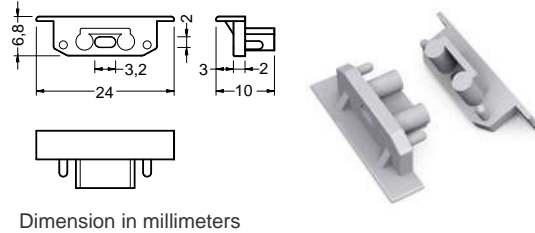

GROOVE10 ending gen2 SQ with hole
 Colors: white, silver, black, gray
 material: ABS

Dimension in millimeters

White
LED-76990001
 Silver
LED-76990040
 Black
LED-76990002
 Gray
LED-76990022

CONNECTORS

X connector 180 deg
 colour: raw aluminium
 material: aluminium