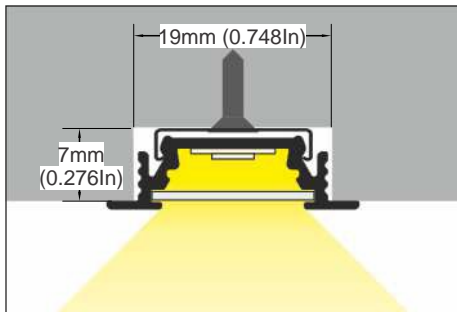

B slide cover

C click cover

C lens cover

U¹ flexible mounting plate

U² cone **U** flexible mounting plate

U³ rack **U** flexible mounting plate

X¹ **X** mounting plate

X² spring**X** mounting plate

Length 2000 mm

white painted
LED-76210001

Silver anodized
LED-76210020

black anodized
LED-76210021

raw aluminium
LED-76210000

max 10 mm

recessed

Available lengths: 1000 mm, 2000 mm, 3000 mm, 4000 mm.
The standard profile length tolerance is +20 mm.

* Parameters tolerance +/- 7%