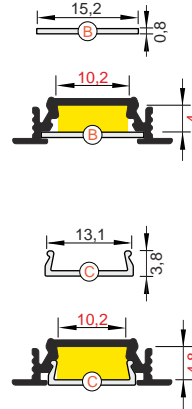

X¹ **X** mounting plate

X² spring**X** mounting plate

Length 2000 mm

white painted
LED-76210001

Silver anodized
LED-76210020

black anodized
LED-76210021

raw aluminium
LED-76210000

max 10 mm

recessed

Available lengths: 1000 mm, 2000 mm, 3000 mm, 4000 mm.
 The standard profile length tolerance is +20 mm.

* Parameters tolerance +/- 7%

ACCESSORIES

COVERS

B slide cover
 colours: transparent, frosted, opal
 material: PC, PP, PP

C click cover
 colours: transparent, opal
 material: PMMA

C click cover lens
 colour: transparent
 material: PC

Note! Dimensions of the space needed to install LED source

Sold in lengths of 2m (6.56ft)

B transparent
 LED-76250016