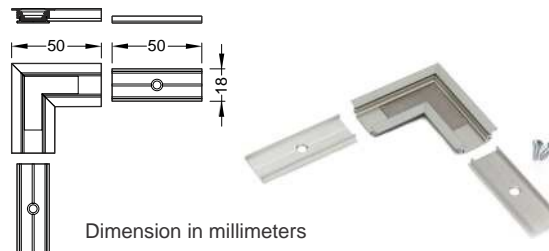

GROOVE10 ending gen2 SQ with hole
 Colors: white, silver, black, gray
 material: ABS

Dimension in millimeters

White
LED-76990001
 Silver
LED-76990040
 Black
LED-76990002
 Gray
LED-76990022

CONNECTORS

X connector 180 deg
 colour: raw aluminium
 material: aluminium

Sold as one set
 raw aluminium
LED-76350000

GROOVE10 connector 90 deg
 colours: white, anodized, black
 material: aluminium

Dimension in millimeters

Sold as one set
 white painted
LED-76530001
 anodized
LED-76530020
 black anodized
LED-76530021