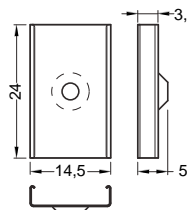

The standard cover length tolerance is +20 mm.

MOUNTINGS

U flexible mounting plate
 colour: inox
 material: stainless steel

Sold in pairs of two

inox
 LED-76380000

coneU flexible mounting plate
 colour: inox
 material: stainless steel