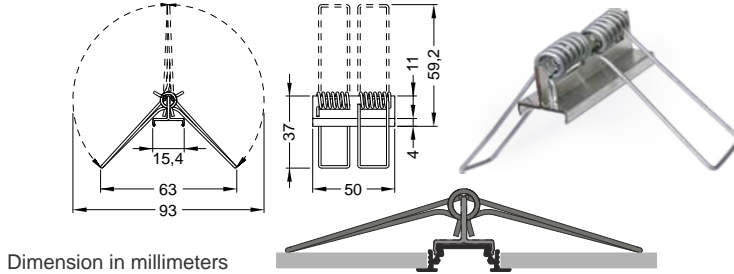

Sold in sets of two
raw aluminium
LED-76260000

spring X mounting plate
colour: raw aluminium
material: aluminium

Dimension in millimeters

Sold as one set
raw aluminium
LED-23130000

ENDINGS

GROOVE10 ending gen2 with hole
Colors: white, silver, black, gray
material: ABS