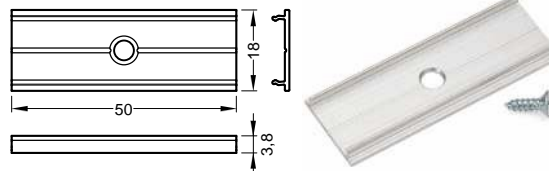

GROOVE10 ending gen2 SQ with hole
 Colors: white, silver, black, gray
 material: ABS

Dimension in millimeters

White
LED-76990001
 Silver
LED-76990040
 Black
LED-76990002
 Gray
LED-76990022

CONNECTORS

X connector 180 deg
 colour: raw aluminium
 material: aluminium