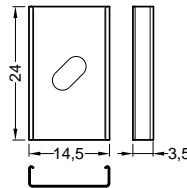

recessed

Available lengths: 1000 mm, 2000 mm, 3000 mm, 4000 mm.
 The standard profile length tolerance is +20 mm.

* Parameters tolerance +/- 7%

ACCESSORIES

COVERS

B slide cover
 colours: transparent, frosted, opal
 material: PC, PP, PP

C click cover
 colours: transparent, opal
 material: PMMA

C click cover lens
 colour: transparent
 material: PC

Note! Dimensions of the space needed to install LED source

Sold in lengths of 2m (6.56ft)

B transparent
 LED-76250016

B frosted
 LED-76250039

B opal
 LED-76250038

C transparent
 LED-76330000

C opal
 LED-76330038

NEW

reel, length 20 m
C opal
 LED-76360038S

Sold in lengths of 2m (6.56ft)

C lens
 LED-76300000

The standard cover length tolerance is +20 mm.

MOUNTINGS

U flexible mounting plate
 colour: inox
 material: stainless steel

Sold in pairs of two

inox
 LED-76380000

coneU flexible mounting plate
 colour: inox
 material: stainless steel