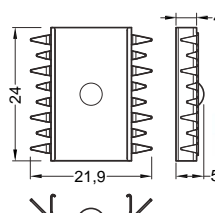

inox
LED-76610019