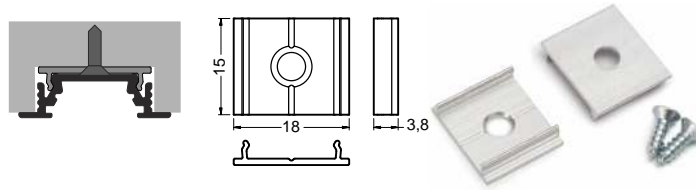

ACCESSORIES

X mounting plate
colour: raw aluminium
material: aluminium