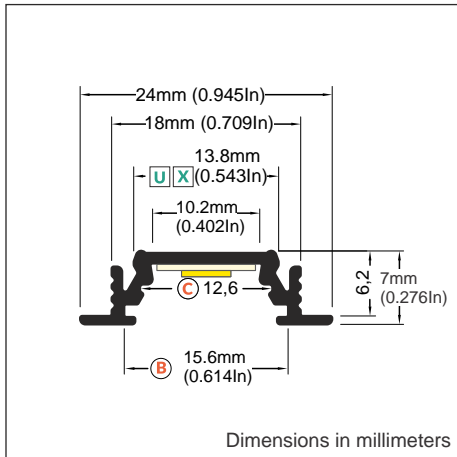

GROOVE10 BC/UX

RECESSED ALUMINIUM PROFILE

- used mainly in furniture
- ceiling installation possible
- 6 types of covers
- maximum LED strip width: 10 mm

SIMILAR IN THE OFFER

DEEP10
BCUX

TRIO10
BC

BEGTIN12
JS

X¹ **X** mounting plate

X² spring**X** mounting plate

Length 2000 mm

white painted
LED-76210001

Silver anodized
LED-76210020

black anodized
LED-76210021

raw aluminium
LED-76210000

max 10 mm

recessed

Available lengths: 1000 mm, 2000 mm, 3000 mm, 4000 mm.
 The standard profile length tolerance is +20 mm.

* Parameters tolerance +/- 7%

ACCESSORIES

COVERS

B slide cover
 colours: transparent, frosted, opal
 material: PC, PP, PP