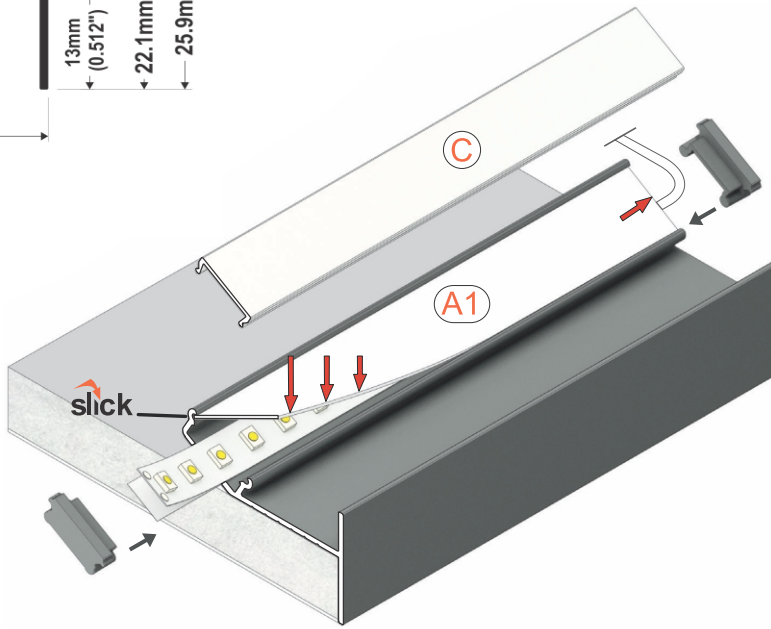

LED Tray Ceiling Lights Channel Model Glow12 Up

- for finishing suspended ceilings
- a gentle glow of light on the actual ceiling
- easy and aesthetically pleasing finish to the edges

more
information

A1

diffuser A1 slide

C

diffuser C click

white painted

anodized

raw aluminium

1000 mm	LED-K8000101	LED-K8000120	LED-K8000100
2000 mm	LED-K8000201	LED-K8000220	LED-K8000200
3000 mm	LED-K8000301	LED-K8000320	LED-K8000300
4050 mm	LED-K8000401	LED-K8000420	LED-K8000400

end cap GLOW12

grey

LED-K7999922