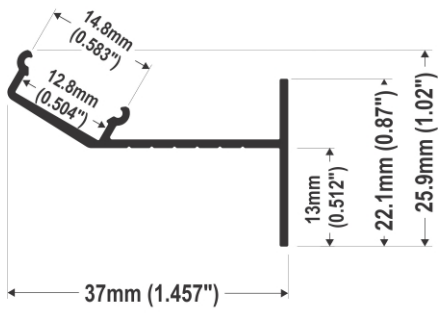

A1

diffuser A1 slide

C

diffuser C click

1000 mm	LED-K8000101	LED-K8000120	LED-K8000100
2000 mm	LED-K8000201	LED-K8000220	LED-K8000200
3000 mm	LED-K8000301	LED-K8000320	LED-K8000300
4050 mm	LED-K8000401	LED-K8000420	LED-K8000400

end cap GLOW12

grey

LED-K7999922