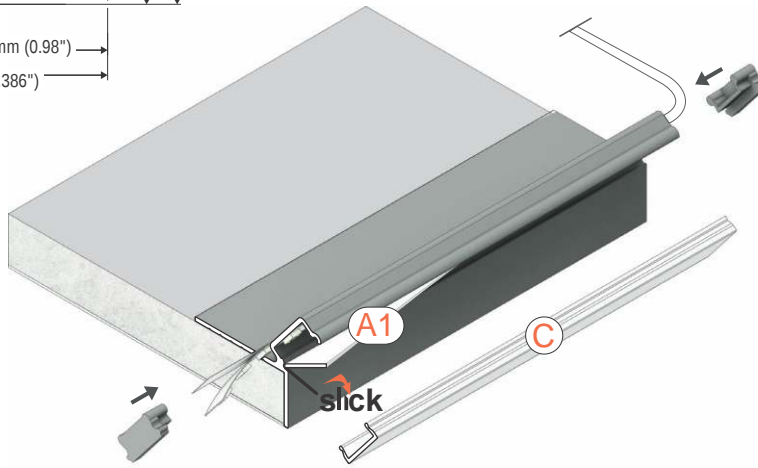

# COVE LIGHTING DETAIL LED CHANNEL MODEL GLOW12 DOWN

- for finishing suspended ceilings
- a gentle glow of light on the wall
- easy and aesthetically pleasing finish to the edges of a suspended ceiling
- for 12.5 mm thick plasterboard

more  
information

**A1**

di user A1 slide

**C**

di user C click

anodized

raw aluminium

1000 mm	<b>LED-K7000120</b>	<b>LED-K7000100</b>
2000 mm	<b>LED-K7000220</b>	<b>LED-K7000200</b>
3000 mm	<b>LED-K7000320</b>	<b>LED-K7000300</b>
4050 mm	<b>LED-K7000420</b>	<b>LED-K7000400</b>

end cap GLOW12

grey

**LED-K7999922**