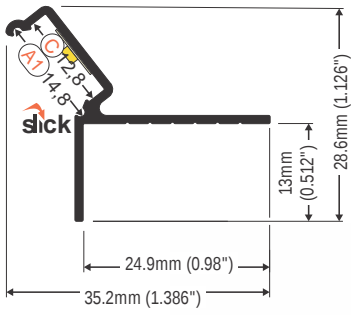

# COVE LIGHTING DETAIL LED CHANNEL MODEL GLOW12 DOWN

- for finishing suspended ceilings
- a gentle glow of light on the wall
- easy and aesthetically pleasing finish to the edges of a suspended ceiling
- for 12.5 mm thick plasterboard

more  
information

**A1**

di user A1 slide

**C**

di user C click

anodized

raw aluminium

1000 mm	<b>LED-K7000120</b>	<b>LED-K7000100</b>
2000 mm	<b>LED-K7000220</b>	<b>LED-K7000200</b>
3000 mm	<b>LED-K7000320</b>	<b>LED-K7000300</b>
4050 mm	<b>LED-K7000420</b>	<b>LED-K7000400</b>