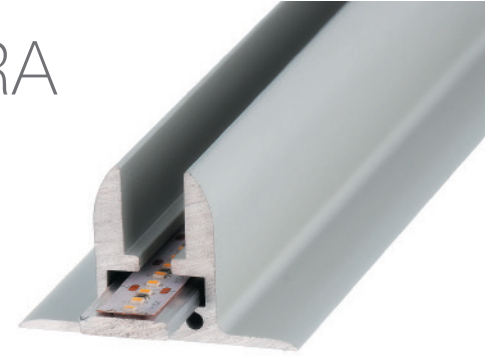

led profile

Professional LED profile series made of high quality aluminum available in silver anodized. This multifunctional Profile allows wall or desktop signage by means of etched methacrylate.

It can also be used as a shelf light with methacrylate or glass.

Suitable for LED strips with a maximum width of 11 mm and a power not exceeding 20W / m.

10 year warranty

GINEBRA

U ©CB2Q&E L Q S Q? * J J A