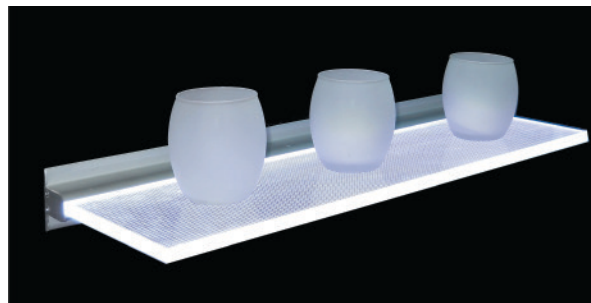

led profile

Professional LED profile series made of high quality aluminum available in silver anodized. This multifunctional Profile allows wall or desktop signage by means of etched methacrylate.

It can also be used as a shelf light with methacrylate or glass.

Suitable for LED strips with a maximum width of 11 mm and a power not exceeding 20W / m.

10 year warranty

GINEBRA

U ©CB2Q&E L Q S Q? * J J A