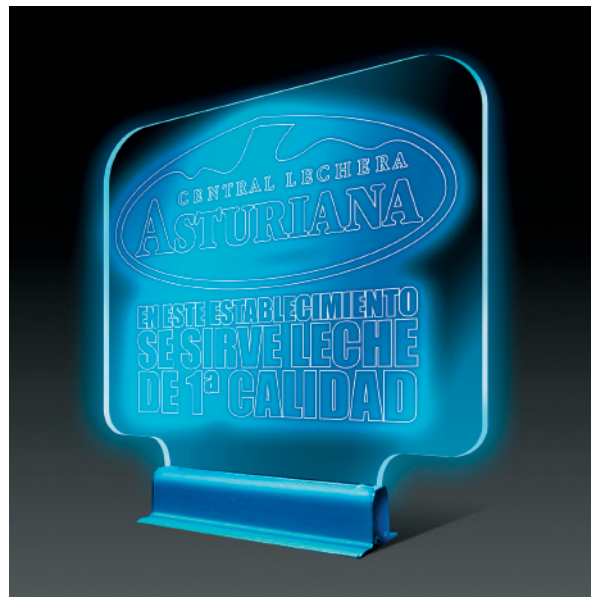

led profile

Professional LED profile series made of high quality aluminum available in silver anodized. This multifunctional Profile allows wall or desktop signage by means of etched methacrylate.

It can also be used as a shelf light with methacrylate or glass.

Suitable for LED strips with a maximum width of 11 mm and a power not exceeding 20W / m.

10 year warranty

GINEBRA

U ©CB2Q&E L Q S Q? * J J A