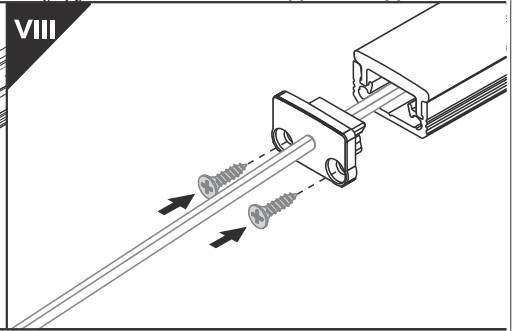

FLOOR8 K

- max 8 mm
- tile in
- architectural

- diffuser K click
- end cap FLOOR8

- scissors
- pliers
- hacksaw
- silicone
- soldering iron
- solder
- glue
- drill

POSSIBILITY OF WATERPROOF