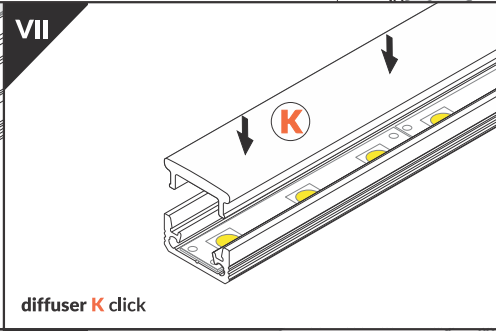

FLOOR8 K

- max 8 mm
- tile in
- architectural

- diffuser K click
- end cap FLOOR8

- scissors
- pliers
- hacksaw
- silicone
- soldering iron
- solder
- glue
- drill

POSSIBILITY OF WATERPROOF