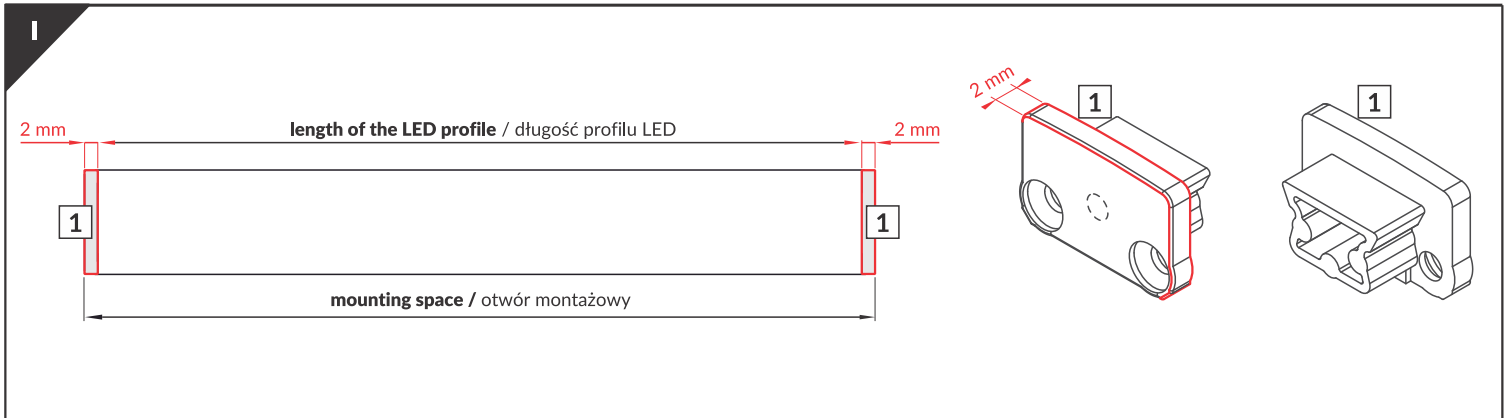

FLOOR8 K

- max 8 mm
- tile in
- architectural

- diffuser K click
- end cap FLOOR8

- scissors
- pliers
- hacksaw
- silicone
- soldering iron
- solder
- glue
- drill

POSSIBILITY OF WATERPROOF