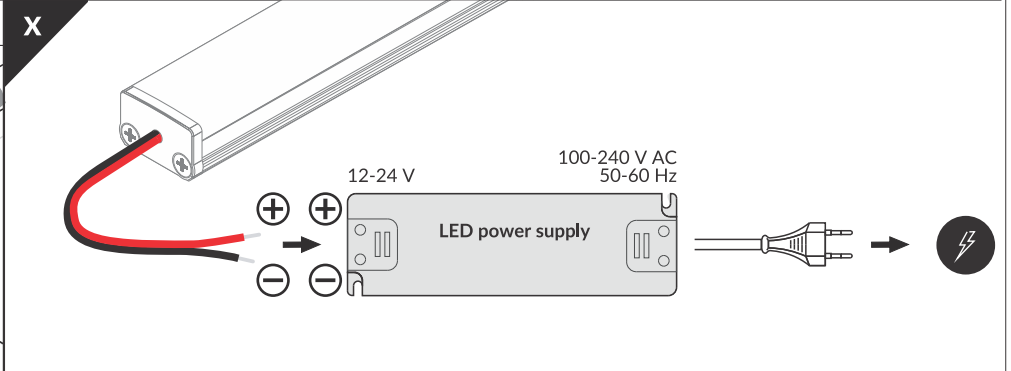

FLOOR8 K

- max 8 mm
- tile in
- architectural

- diffuser K click
- end cap FLOOR8

- scissors
- pliers
- hacksaw
- silicone
- soldering iron
- solder
- glue
- drill

POSSIBILITY OF WATERPROOF