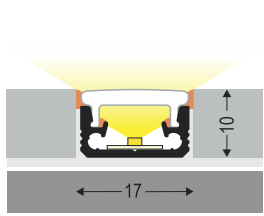

FLOOR8 K

- max 8 mm
- tile in
- architectural

- diffuser K click
- end cap FLOOR8

- scissors
- pliers
- hacksaw
- silicone
- soldering iron
- solder
- glue
- drill

POSSIBILITY OF WATERPROOF