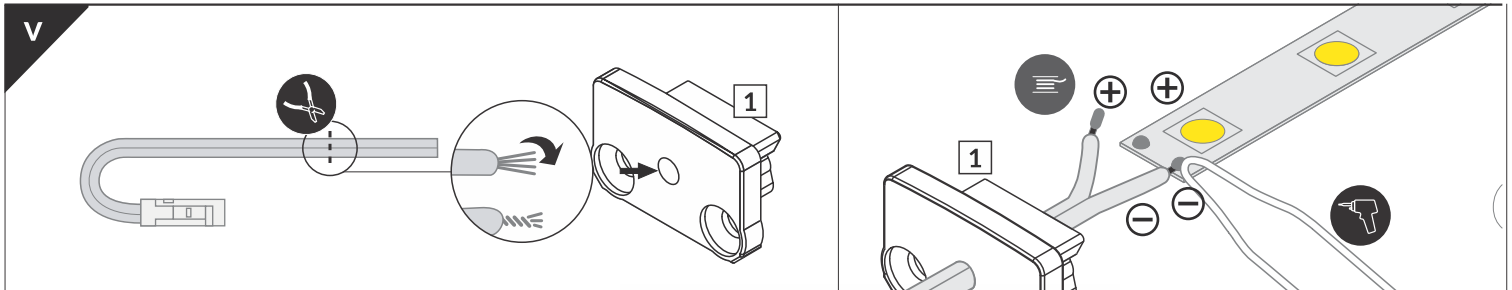

FLOOR8 K

- max 8 mm
- tile in
- architectural

- diffuser K click
- end cap FLOOR8

- scissors
- pliers
- hacksaw
- silicone
- soldering iron
- solder
- glue
- drill

POSSIBILITY OF WATERPROOF