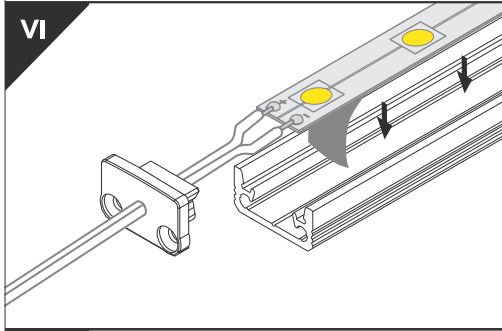

FLOOR8 K

- max 8 mm
- tile in
- architectural

- diffuser K click
- end cap FLOOR8

- scissors
- pliers
- hacksaw
- silicone
- soldering iron
- solder
- glue
- drill

POSSIBILITY OF WATERPROOF