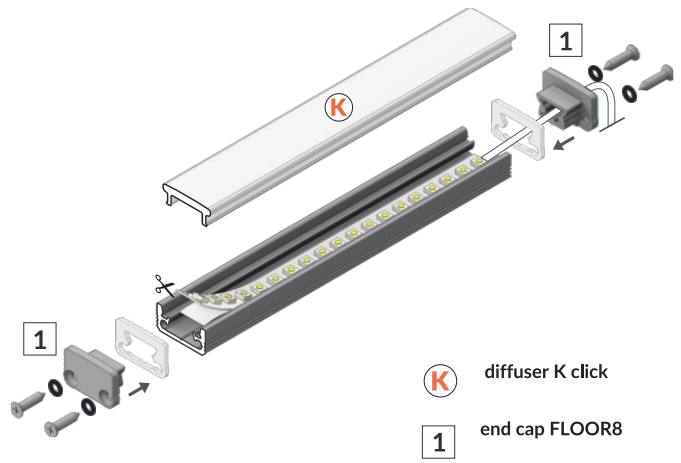

FLOOR8 K

- max 8 mm
- tile in
- architectural

- diffuser K click
- end cap FLOOR8

- scissors
- pliers
- hacksaw
- silicone
- soldering iron
- solder
- glue
- drill

POSSIBILITY OF WATERPROOF