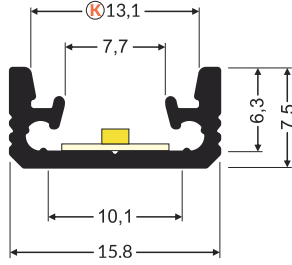

FLOOR8 K

- max 8 mm
- tile in
- architectural

- diffuser K click
- end cap FLOOR8

- scissors
- pliers
- hacksaw
- silicone
- soldering iron
- solder
- glue
- drill

POSSIBILITY OF WATERPROOF