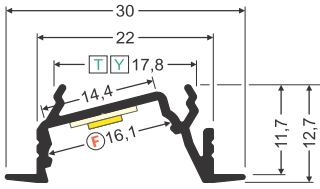

DIAGONAL14 F / TY

max 14 mm

recessed

furniture

- reduced glare effect
- best for furniture applications

more
information

UNIFORMLINEAR

DISTRIBUTED BY
Wired 4 Signs USA
+1 (865) 339 4956
info@w4susa.com
7669 Clinton Highway,
Powell, Tennessee, 37849

Technical manual

Y¹ → 226
mounting plate Y

Y² → 226
mounting plate Y cone

T¹ → 222
mounting plate T

T² → 222
connector T 180 deg

F → 218
diffuser F click

			
white painted	anodized	black anodized	raw aluminium
1000 mm H5010001	H5010020	H5010021	H5010000
2000 mm H5020001	H5020020	H5020021	H5020000
3000 mm H5090001	H5090020	H5090021	H5090000

end cap DIAGONAL14 with hole

white silver
H5999901 H5999940

black grey
H5999902 H5999922

UNIFORMLINEAR

DISTRIBUTED BY
Wired 4 Signs USA
+1 (865) 339 4956
info@w4susa.com
7669 Clinton Highway,
Powell, Tennessee, 37849