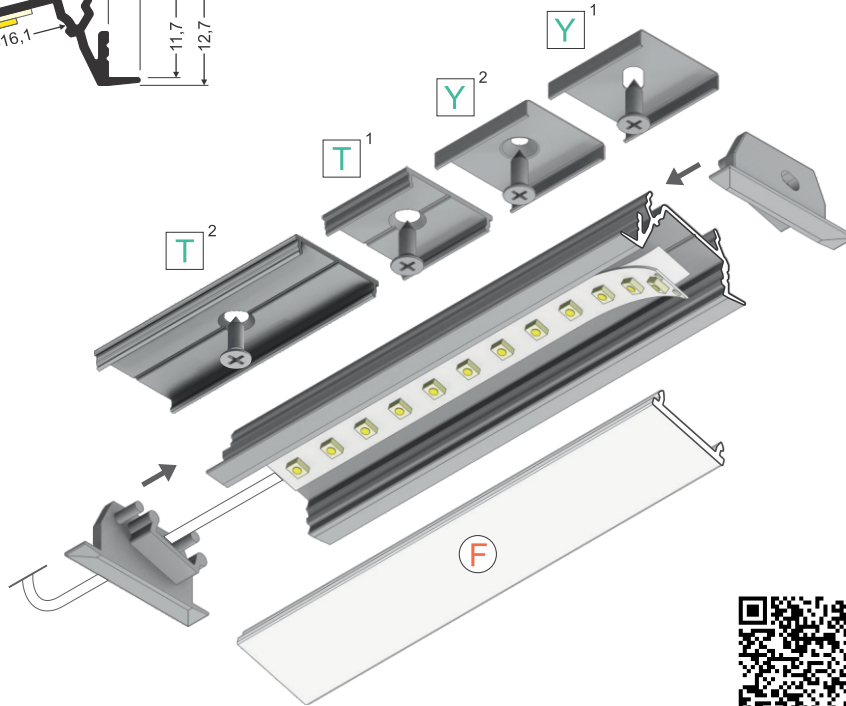

DIAGONAL14 F / TY

max 14 mm

recessed

furniture

- reduced glare effect
- best for furniture applications

more
information

UNIFORMLINEAR

DISTRIBUTED BY
Wired 4 Signs USA
+1 (865) 339 4956
info@w4susa.com
7669 Clinton Highway,
Powell, Tennessee, 37849

Technical manual

Y¹ → 226
mounting plate Y

Y² → 226
mounting plate Y cone

T¹ → 222
mounting plate T

T² → 222
connector T 180 deg

F → 218
diffuser F click

			
white painted	anodized	black anodized	raw aluminium
1000 mm H5010001	H5010020	H5010021	H5010000
2000 mm H5020001	H5020020	H5020021	H5020000
3000 mm H5090001	H5090020	H5090021	H5090000

end cap DIAGONAL14 with hole

white silver
H5999901 H5999940

black grey
H5999902 H5999922

UNIFORMLINEAR

DISTRIBUTED BY
Wired 4 Signs USA
+1 (865) 339 4956
info@w4susa.com
7669 Clinton Highway,
Powell, Tennessee, 37849