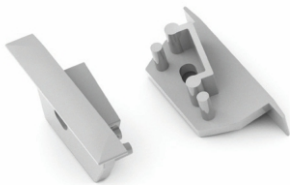

DIAGONAL14 F / TY

max 14 mm

recessed

furniture

- reduced glare effect
- best for furniture applications

more
information

UNIFORMLINEAR

DISTRIBUTED BY
Wired 4 Signs USA
+1 (865) 339 4956
info@w4susa.com
7669 Clinton Highway,
Powell, Tennessee, 37849

Technical manual

Y¹ → 226
mounting plate Y

Y² → 226
mounting plate Y cone

T¹ → 222
mounting plate T

T² → 222
connector T 180 deg

F → 218
diffuser F click

			
white painted	anodized	black anodized	raw aluminium
1000 mm H5010001	H5010020	H5010021	H5010000
2000 mm H5020001	H5020020	H5020021	H5020000
3000 mm H5090001	H5090020	H5090021	H5090000

end cap DIAGONAL14 with hole

white silver
H5999901 H5999940

black grey
H5999902 H5999922

UNIFORMLINEAR

DISTRIBUTED BY
Wired 4 Signs USA
+1 (865) 339 4956
info@w4susa.com
7669 Clinton Highway,
Powell, Tennessee, 37849