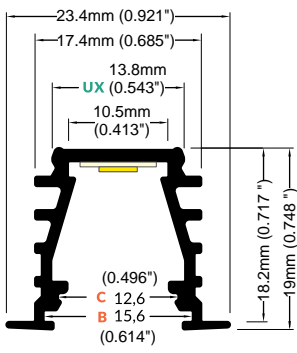

DEEP10 / BC UX

- mainly used in furniture or plasterboard
- continuous line of light (when using LED strip 120 P/m and opal diffuser)
- angled profile sides are designed for better light reflection

* Parameters tolerance +/- 7%

INDEX = length 2000 mm
Quantities, package and other length available > check the pricelist. Technical details > 8-18

DEEP10 end cap gen2 with hole
material: ABS

White LED-96980001	Black LED-96980002
Silver LED-96980040	Grey LED-96980022

DEEP10 end cap gen2 SQ with hole
material: ABS

White LED-96990001	Black LED-96990002
Silver LED-96990040	Grey LED-96990022

* Parameters tolerance +/- 7%