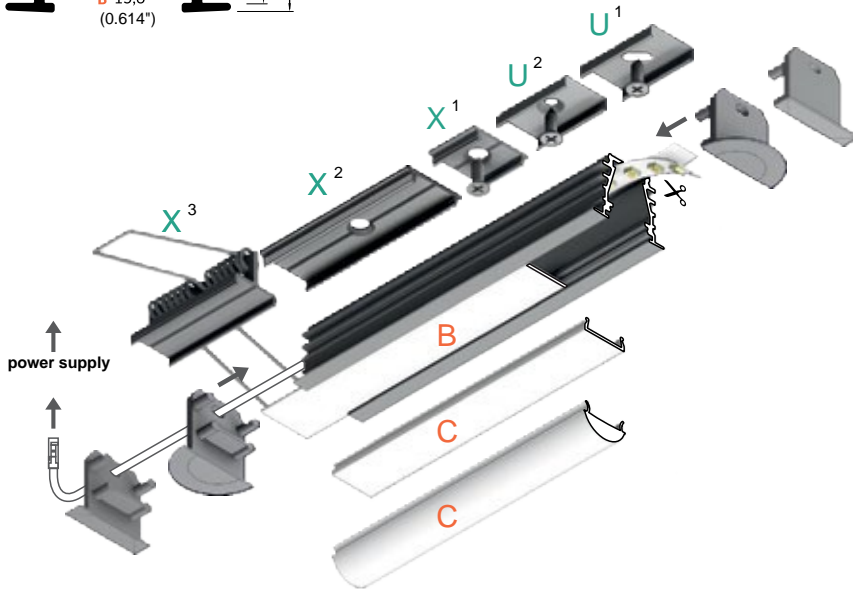

DEEP10 / BC UX

- mainly used in furniture or plasterboard
- continuous line of light (when using LED strip 120 P/m and opal diffuser)
- angled profile sides are designed for better light reflection

* Parameters tolerance +/- 7%

INDEX = length 2000 mm
Quantities, package and other length available > check the pricelist. Technical details > 8-18

DEEP10 end cap gen2 with hole
material: ABS

White LED-96980001	Black LED-96980002
Silver LED-96980040	Grey LED-96980022

DEEP10 end cap gen2 SQ with hole
material: ABS

White LED-96990001	Black LED-96990002
Silver LED-96990040	Grey LED-96990022

* Parameters tolerance +/- 7%