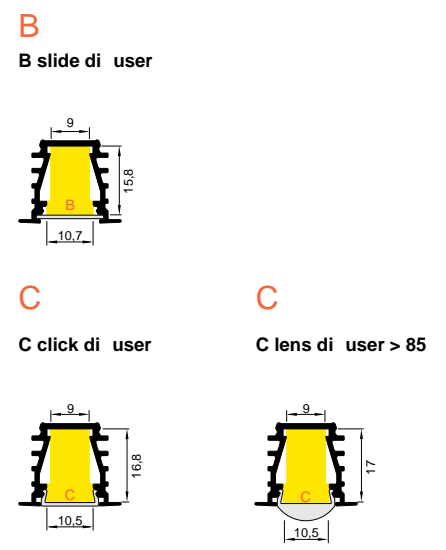

DEEP10 / BC UX

- mainly used in furniture or plasterboard
- continuous line of light (when using LED strip 120 P/m and opal diffuser)
- angled profile sides are designed for better light reflection

* Parameters tolerance +/- 7%

INDEX = length 2000 mm
Quantities, package and other length available > check the pricelist. Technical details > 8-18

DEEP10 end cap gen2 with hole
material: ABS

White LED-96980001	Black LED-96980002
Silver LED-96980040	Grey LED-96980022