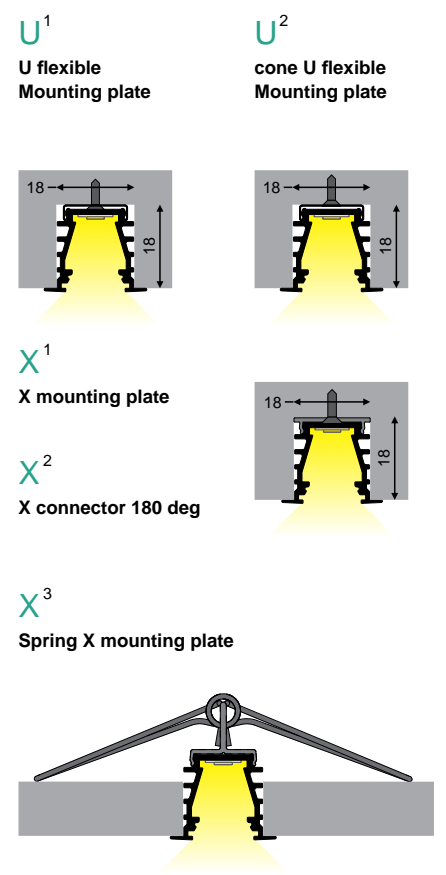

DEEP10 / BC UX

- mainly used in furniture or plasterboard
- continuous line of light (when using LED strip 120 P/m and opal diffuser)
- angled profile sides are designed for better light reflection

* Parameters tolerance +/- 7%

INDEX = length 2000 mm
Quantities, package and other length available > check the pricelist. Technical details > 8-18

DEEP10 end cap gen2 with hole
material: ABS

White LED-96980001	Black LED-96980002
Silver LED-96980040	Grey LED-96980022

DEEP10 end cap gen2 SQ with hole
material: ABS

White LED-96990001	Black LED-96990002
Silver LED-96990040	Grey LED-96990022

* Parameters tolerance +/- 7%