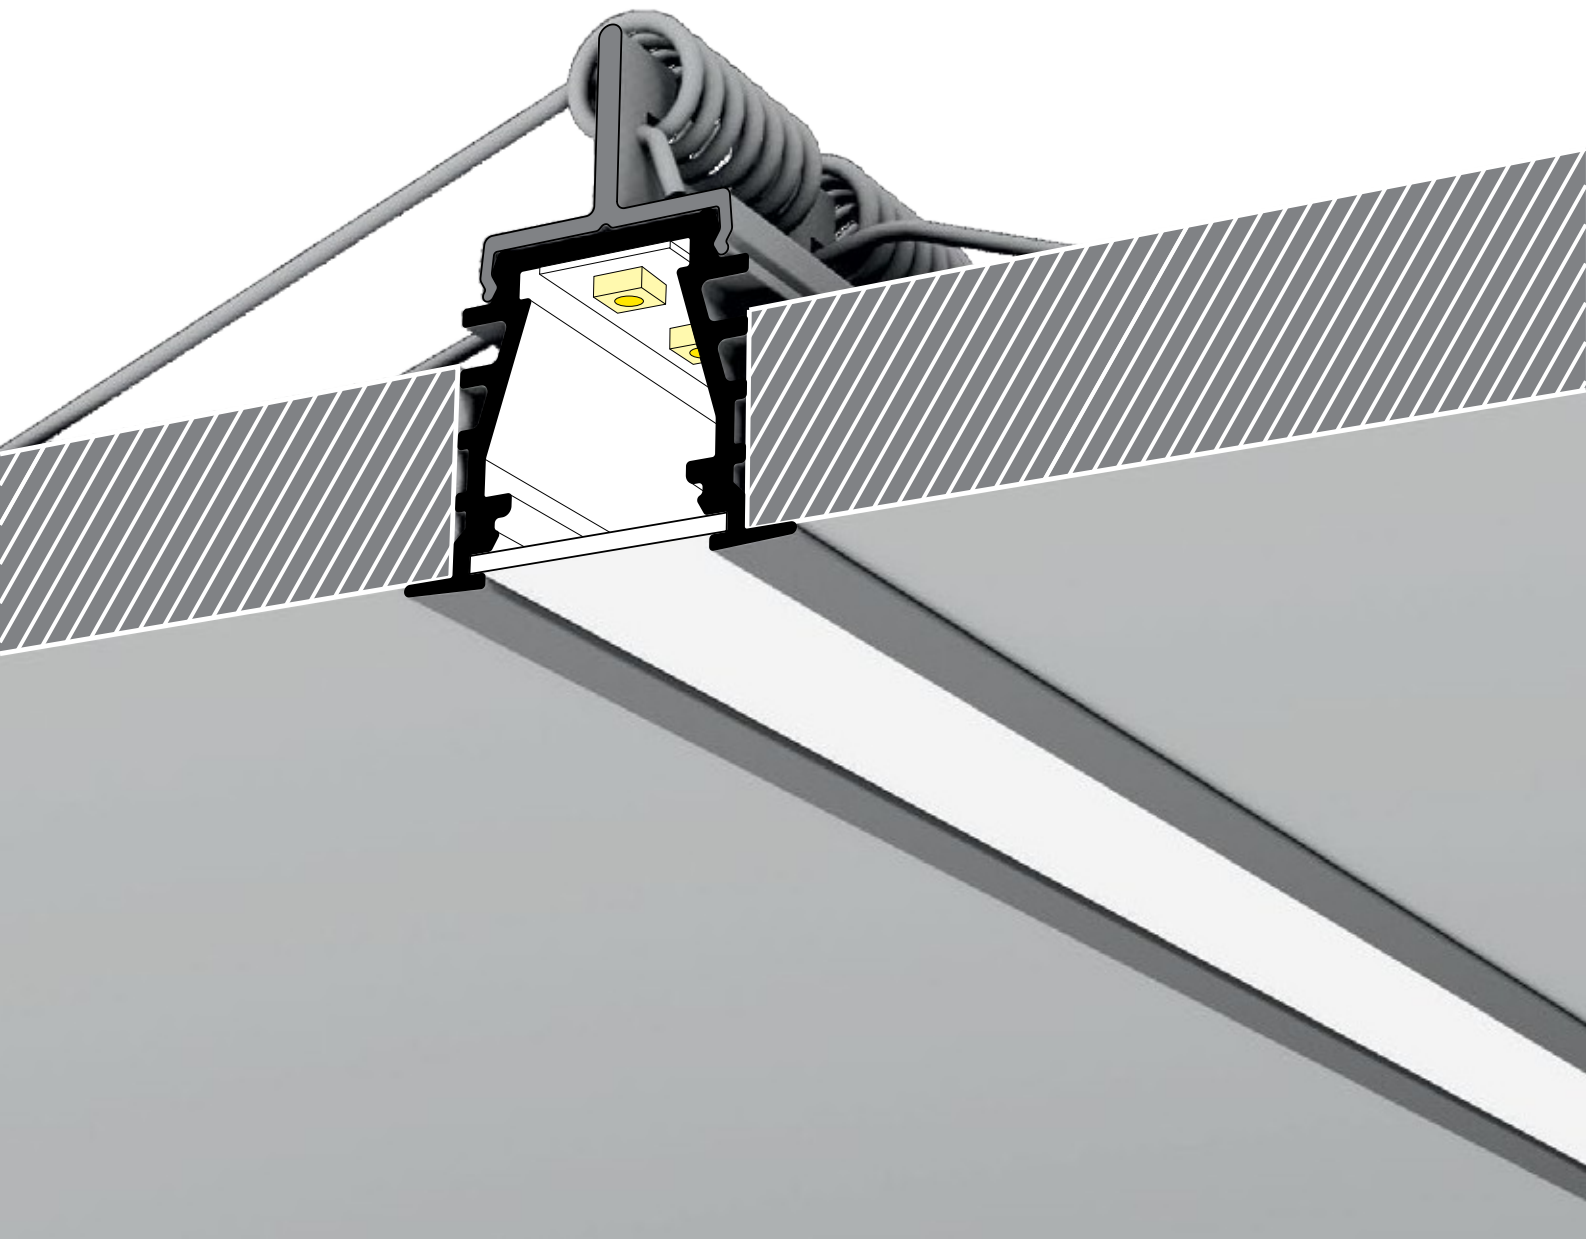

DEEP10 / BC UX

- mainly used in furniture or plasterboard
- continuous line of light (when using LED strip 120 P/m and opal diffuser)
- angled profile sides are designed for better light reflection

* Parameters tolerance +/- 7%

INDEX = length 2000 mm
Quantities, package and other length available > check the pricelist. Technical details > 8-18

DEEP10 end cap gen2 with hole
material: ABS

White LED-96980001	Black LED-96980002
Silver LED-96980040	Grey LED-96980022

DEEP10 end cap gen2 SQ with hole
material: ABS

White LED-96990001	Black LED-96990002
Silver LED-96990040	Grey LED-96990022

* Parameters tolerance +/- 7%