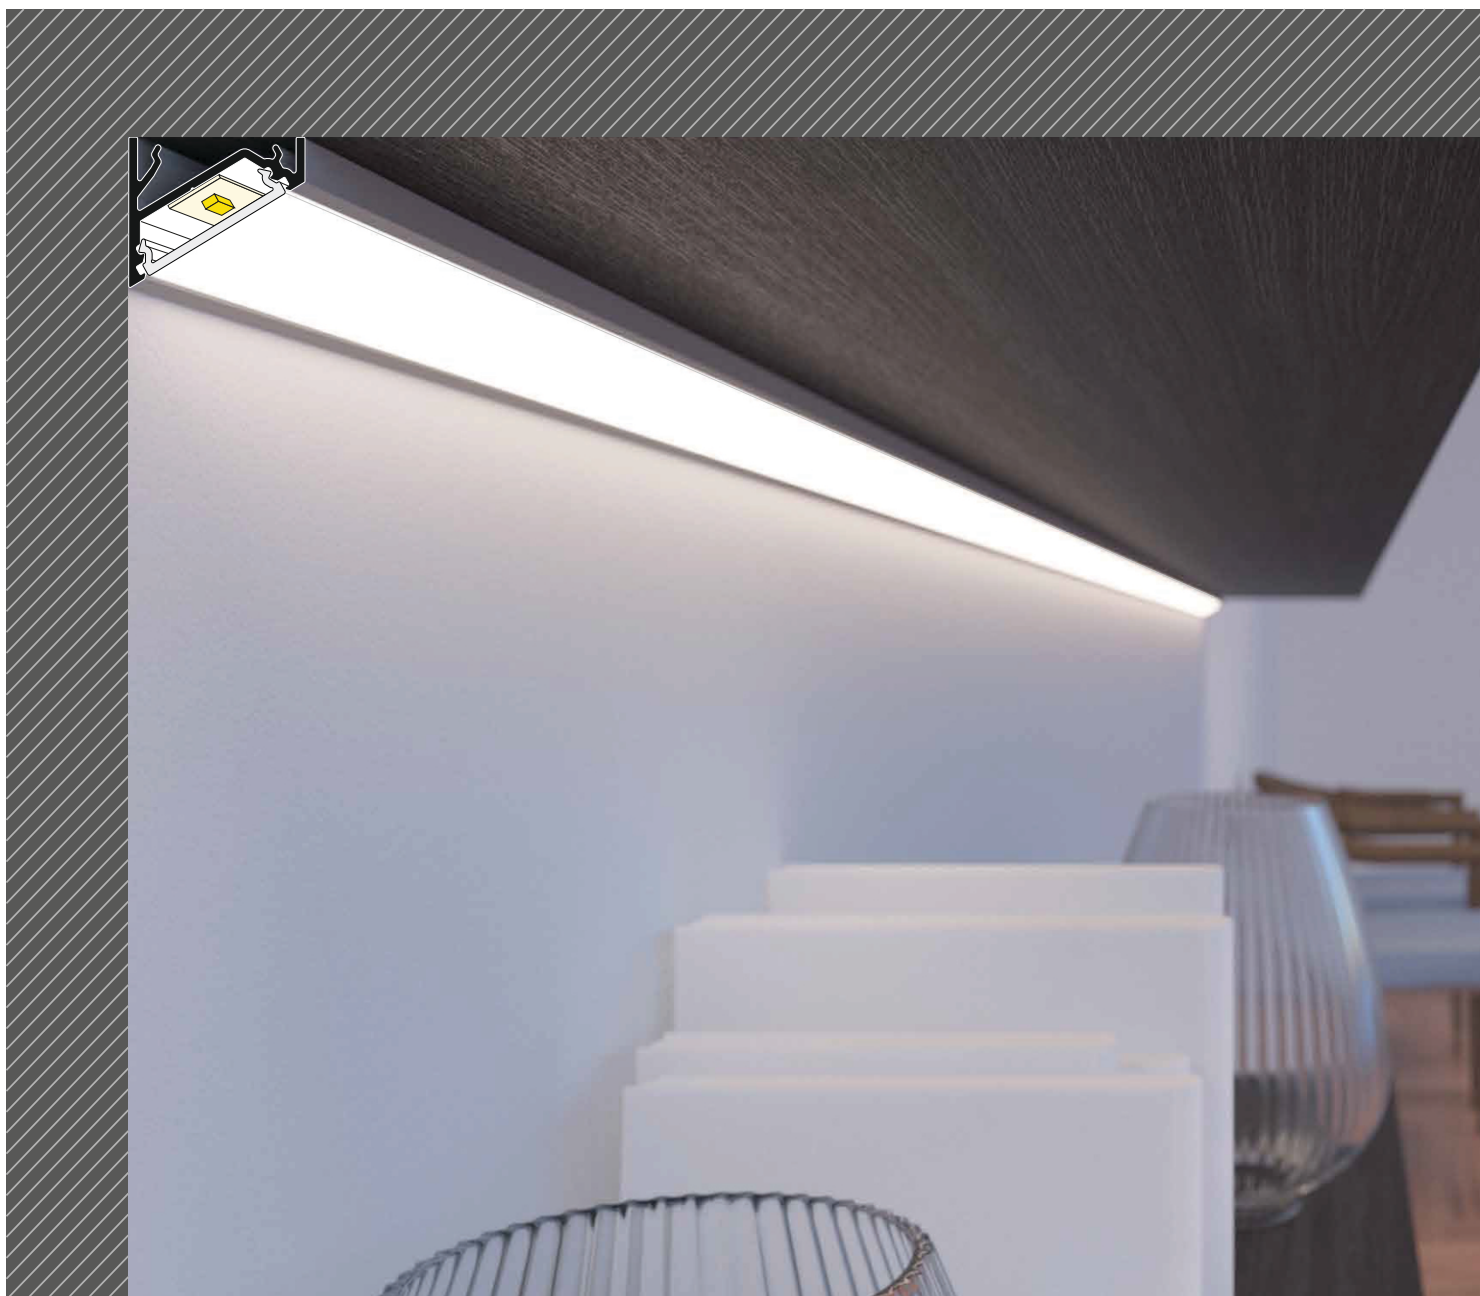

CORNER16.v2 AC-6/TY

max 16 mm

corner

furniture

- a new generation of angle profiles
- effective design
- reduced weight
- updated design

more information

UNIFORMLINEAR

DISTRIBUTED BY
Wired 4 Signs USA
+1 (865) 339 4956
info@w4susa.com