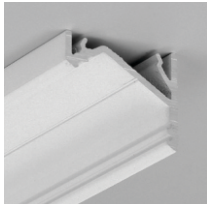

www.w4susa.com
7669 Clinton Highway,
Powell, Tennessee, 37849

Y¹ → 226
mounting plate Y

Y² → 226
mounting plate Y cone

T¹ → 222
mounting plate T

T² → 222
connector T 180 deg

A6 → 212
diffuser A6 slide

C6 → 215
diffuser C6 click

Technical manual

standard length is 2m (78")

white painted

anodized

black anodized

raw aluminium

2000 mm	K9000201	K9000220	K9000221	K9000200
4050 mm	K9000401	K9000420	K9000421	K9000400

end cap CORNER16.v2