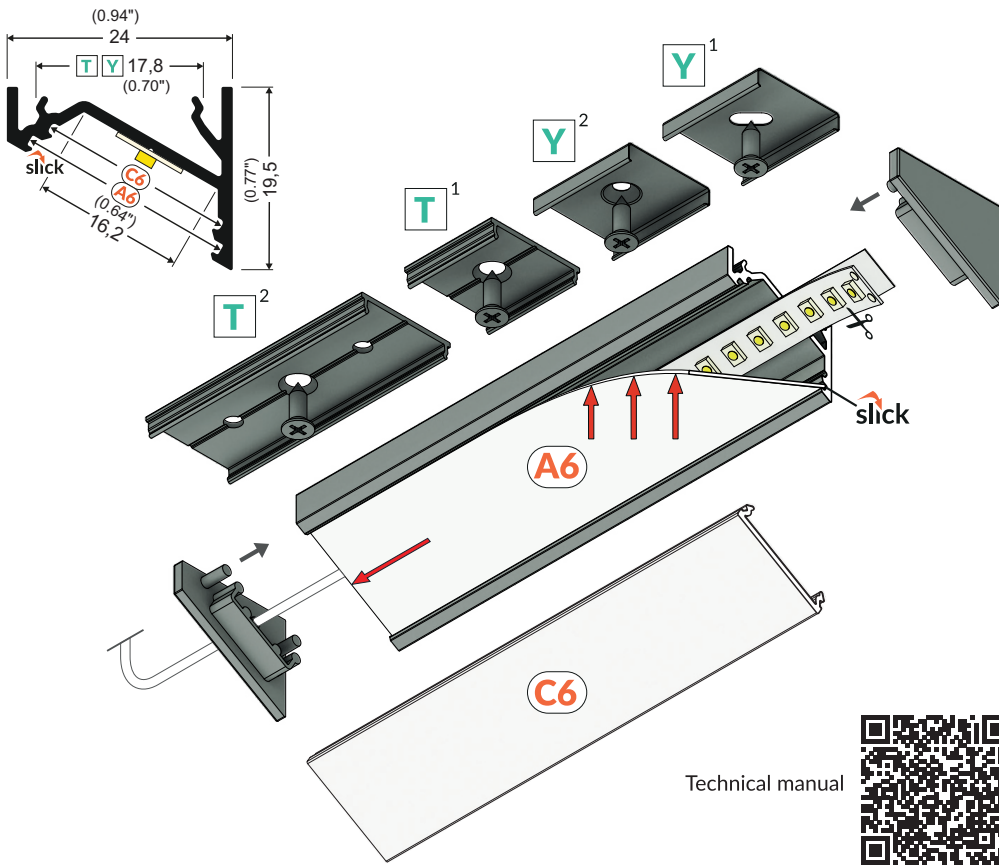

CORNER16.v2 AC-6/TY

max 16 mm

corner

furniture

- a new generation of angle profiles
- effective design
- reduced weight
- updated design

more information

UNIFORMLINEAR

DISTRIBUTED BY
Wired 4 Signs USA
+1 (865) 339 4956
info@w4susa.com

www.w4susa.com
7669 Clinton Highway,
Powell, Tennessee, 37849

Y¹ → 226
mounting plate Y

Y² → 226
mounting plate Y cone

T¹ → 222
mounting plate T

T² → 222
connector T 180 deg

A6 → 212
diffuser A6 slide

C6 → 215
diffuser C6 click

Technical manual

standard length is 2m (78")

white painted

anodized

black anodized

raw aluminium

2000 mm	K9000201	K9000220	K9000221	K9000200
4050 mm	K9000401	K9000420	K9000421	K9000400

end cap CORNER16.v2

white silver
K9989901 K9989940

black grey
K9989902 K9989922

UNIFORMLINEAR

DISTRIBUTED BY
Wired 4 Signs USA
+1 (865) 339 4956
info@w4susa.com

www.w4susa.com
7669 Clinton Highway,
Powell, Tennessee, 37849