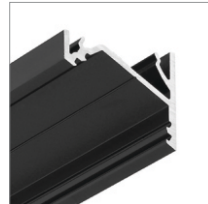

Technical manual

standard length is 2m (78")

white painted

anodized

black anodized

raw aluminium

2000 mm	K9000201	K9000220	K9000221	K9000200
4050 mm	K9000401	K9000420	K9000421	K9000400

end cap CORNER16.v2