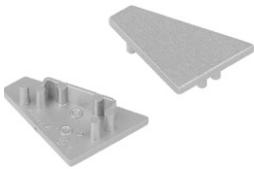

www.w4susa.com
7669 Clinton Highway,
Powell, Tennessee, 37849

Y¹ → 226
mounting plate Y

Y² → 226
mounting plate Y cone

T¹ → 222
mounting plate T

T² → 222
connector T 180 deg

A6 → 212
diffuser A6 slide

C6 → 215
diffuser C6 click

Technical manual

standard length is 2m (78")

white painted

anodized

black anodized

raw aluminium

2000 mm	K9000201	K9000220	K9000221	K9000200
4050 mm	K9000401	K9000420	K9000421	K9000400

end cap CORNER16.v2