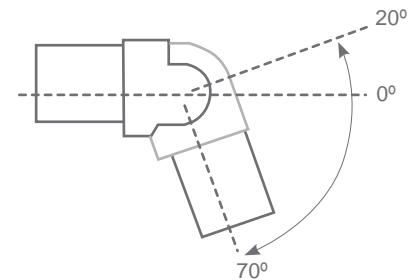

We also offer a wide range of accessories such as wall supports, joints, end caps and open/closed elbow joints.

This steel profile is available in 5m lengths, which allows us to carry out long installations. Suitable for led strips with a maximum width of 12mm and a power not greater than 20W/m. In order to obtain a more homogeneous illumination, we recommend using our opal cover along with our ecoled strips, Canovelles-Barcelona-Gomera-COB.

We offer a 2 year guarantee.

Scale 1:1

Thickness: 1.5mm (0.059")

Stainless steel profile 5m
LED-12.008 polished
LED-12.019 satin finish

Corner connector
LED-22.026 polished
LED-22.108 satin finish

Wall support stainless steel
LED-22.027 polished
LED-22.109 satin finish