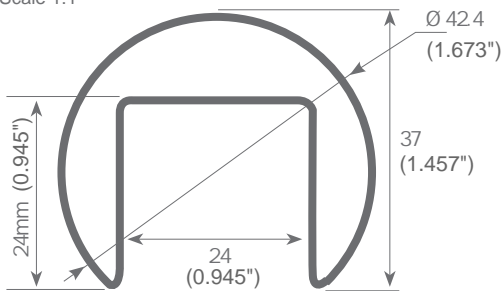

We also offer a wide range of accessories such as wall supports, joints, end caps and open/closed elbow joints.

This steel profile is available in 5m lengths, which allows us to carry out long installations. Suitable for led strips with a maximum width of 12mm and a power not greater than 20W/m. In order to obtain a more homogeneous illumination, we recommend using our opal cover along with our ecoled strips, Canovelles-Barcelona-Gomera-COB.

We offer a 2 year guarantee.

Scale 1:1

Thickness: 1.5mm (0.059")

Stainless steel profile 5m
LED-12.008 polished
LED-12.019 satin finish

Corner connector
LED-22.026 polished
LED-22.108 satin finish

Wall support stainless steel
LED-22.027 polished
LED-22.109 satin finish