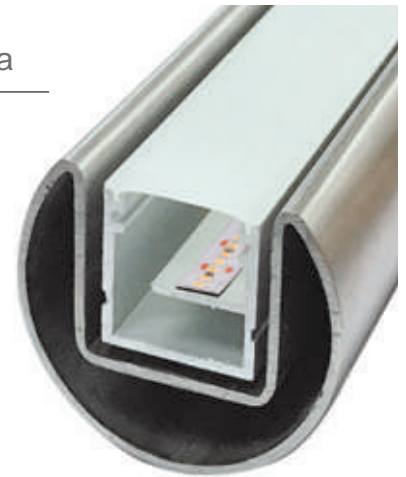

COMENZA HANDRAIL **led profile** by Luz Negra

Our PROFESSIONAL led profile series for handrails, manufactured in stainless steel is supplied along with its components, on request. This profile allows us to incorporate led lighting, using our Versalles led profile (recommended option) or our Philadelphia led profile.

We also offer a wide range of accessories such as wall supports, joints, end caps and open/closed elbow joints.

This steel profile is available in 5m lengths, which allows us to carry out long installations. Suitable for led strips with a maximum width of 12mm and a power not greater than 20W/m. In order to obtain a more homogeneous illumination, we recommend using our opal cover along with our ecoled strips, Canovelles-Barcelona-Gomera-COB.

We offer a 2 year guarantee.

Scale 1:1

Thickness: 1.5mm (0.059")

Stainless steel profile 5m
LED-12.008 polished
LED-12.019 satin finish

Corner connector
LED-22.026 polished
LED-22.108 satin finish

Wall support stainless steel
LED-22.027 polished
LED-22.109 satin finish

Its inner channel allows the cables to pass through the circuit's closure

It can be illuminated when combined with our Versalles or Philadelphia led profiles.

Versalles led profile
LED-VERSALLES-02.018- anodised silver
LED-02.019 anodised black