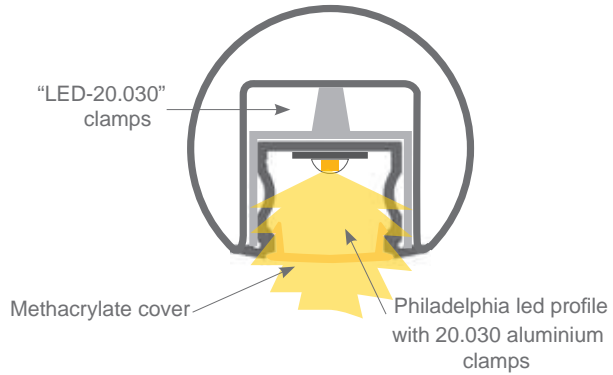

Its inner channel allows the cables to pass through the circuit's closure

It can be illuminated when combined with our Versalles or Philadelphia led profiles.

Versalles led profile
LED-VERSALLES-02.018- anodised silver
LED-02.019 anodised black