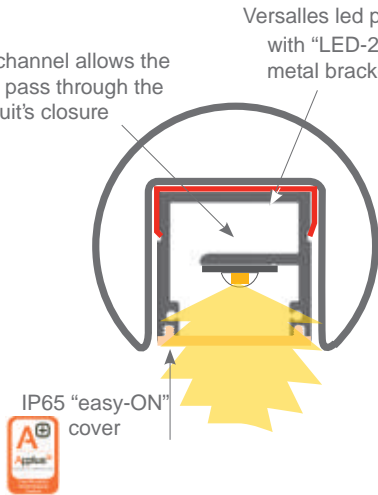

We also offer a wide range of accessories such as wall supports, joints, end caps and open/closed elbow joints.

This steel profile is available in 5m lengths, which allows us to carry out long installations. Suitable for led strips with a maximum width of 12mm and a power not greater than 20W/m. In order to obtain a more homogeneous illumination, we recommend using our opal cover along with our ecoled strips, Canovelles-Barcelona-Gomera-COB.

Its inner channel allows the cables to pass through the circuit's closure

It can be illuminated when combined with our Versalles or Philadelphia led profiles.

Versalles led profile
LED-VERSALLES-02.018- anodised silver
LED-02.019 anodised black