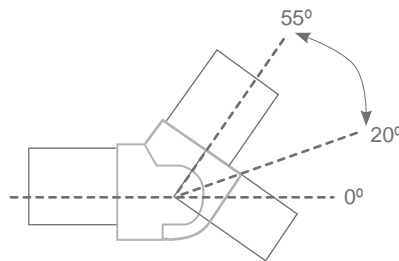

We also offer a wide range of accessories such as wall supports, joints, end caps and open/closed elbow joints.

This steel profile is available in 5m lengths, which allows us to carry out long installations. Suitable for led strips with a maximum width of 12mm and a power not greater than 20W/m. In order to obtain a more homogeneous illumination, we recommend using our opal cover along with our ecoled strips, Canovelles-Barcelona-Gomera-COB.

We offer a 2 year guarantee.

Scale 1:1

Thickness: 1.5mm (0.059")

Stainless steel profile 5m
LED-12.008 polished
LED-12.019 satin finish

Corner connector
LED-22.026 polished
LED-22.108 satin finish

Wall support stainless steel
LED-22.027 polished
LED-22.109 satin finish