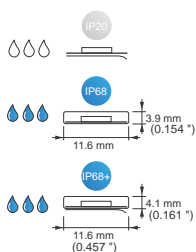

Cardinal Flower Series

Ultra performance series

Key Features

- Top-quality components,
- OSRAM LED chip,
- LEDs binned in 2 MacAdam steps,
- LED strip efficiency to 213 lm / W,
- 3 OZ. FPC,
- 224 LEDs per meter,
- high color rendering index CRI Ra90 +,
- ultra high luminous flux,
- dimmable,
- only 10 mm wide,
- supply voltage 24V DC,
- protection against polarity reversal,
- IP20 & IP68 Ingress Protection Rating possible,
- cutting possibility every 35mm,
- packed on 3m rolls,
- possibility to make long rolls,
- designed and manufactured in Poland

DISTRIBUTED BY

* Parameters tolerance +/- 7%

Wired 4 Signs USA +1 (865) 339 4956 info@w4susa.com www.w4susa.com 7669 Clinton Highway, Powell, Tennessee, 37849

Technical specifications

LED package size	OSRAM DURIS E 2835
LED quantity	224/m
Cutting section	35 mm
Max. power consumption	< 23 W/m
Luminous efficacy	< 213 lm/W
Binning	2 SDCM
Beam angle	120°
Nominal voltage	24V DC
IP rating	IP20 IP68
Colour rendering index	90+
Dimmable	Yes

Light parameters

Color	IP20	IP68	Luminous flux
warm	3000 K	-	< 4840 lm/m
daylight	4000 K	4100 K	< 4900 lm/m
cold	-	6200 K	< 5100 lm/m

DISTRIBUTED BY

* Parameters tolerance +/- 7%

Wired 4 Signs USA +1 (865) 339 4956 info@w4susa.com www.w4susa.com 7669 Clinton Highway, Powell, Tennessee, 37849

Dimensions

Installation by means of double-sided adhesive tape. ¹⁾

Waterproof. Installation by means of neutral silicone (available in o er). ²⁾

Waterproof. Installation by means of double-sided adhesive tape ¹⁾ or neutral silicone - non acid (available in o er). ²⁾