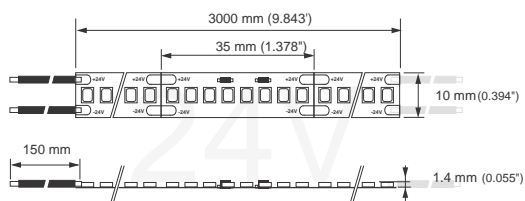

Cardinal Flower Series

Ultra performance series

Key Features

- Top-quality components,
- OSRAM LED chip,
- LEDs binned in 2 MacAdam steps,
- LED strip efficiency to 213 lm / W,
- 3 OZ. FPC,
- 224 LEDs per meter,
- high color rendering index CRI Ra90 +,
- ultra high luminous flux,
- dimmable,
- only 10 mm wide,
- supply voltage 24V DC,
- protection against polarity reversal,
- IP20 & IP68 Ingress Protection Rating possible,
- cutting possibility every 35mm,
- packed on 3m rolls,
- possibility to make long rolls,
- designed and manufactured in Poland

DISTRIBUTED BY

* Parameters tolerance +/- 7%

Wired 4 Signs USA +1 (865) 339 4956 info@w4susa.com www.w4susa.com 7669 Clinton Highway, Powell, Tennessee, 37849

Technical specifications

LED package size	OSRAM DURIS E 2835
LED quantity	224/m
Cutting section	35 mm
Max. power consumption	< 23 W/m
Luminous efficacy	< 213 lm/W
Binning	2 SDCM
Beam angle	120°
Nominal voltage	24V DC
IP rating	IP20 IP68
Colour rendering index	90+
Dimmable	Yes

Light parameters

Color	IP20	IP68	Luminous flux
warm	3000 K	-	< 4840 lm/m
daylight	4000 K	4100 K	< 4900 lm/m
cold	-	6200 K	< 5100 lm/m

DISTRIBUTED BY

* Parameters tolerance +/- 7%

Wired 4 Signs USA +1 (865) 339 4956 info@w4susa.com www.w4susa.com 7669 Clinton Highway, Powell, Tennessee, 37849

Dimensions

Installation by means of double-sided adhesive tape. ¹⁾

Waterproof. Installation by means of neutral silicone (available in o er). ²⁾

Waterproof. Installation by means of double-sided adhesive tape ¹⁾ or neutral silicone - non acid (available in o er). ²⁾