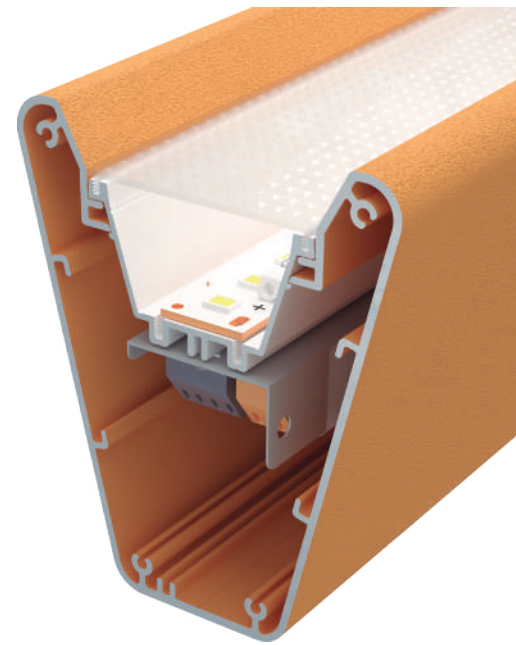

Carmen by Luz Negra

Our PROFESSIONAL led profile series for surface/hanging applications is manufactured in high purity aluminium, with 8 different colours to choose from.

Its inner tray (where we can find the led and power supply) can be removed from the front which means easy maintenance.

This profile can be combined with microprism covers both in transparent and frosted ("easy-ON" system), which improve glare and UGR levels. Both profile and covers are available in lengths of 6m, allowing us to carry out long installations without joints.

We offer a 10 year guarantee on the profiles and 4 year guarantee on the covers.

Aluminium profile

- LED-17.044 azure blue lacquered (ral 5009)
- LED-17.045 white lacquered (ral 9003)
- LED-17.046 black lacquered (ral 9005)
- LED-17.047 Patina green lacquered (ral 6000)
- LED-17.048 stone grey lacquered (ral 7030)
- LED-17.049 Pastel yellow lacquered (ral 1034)
- LED-17.050 tomato red lacquered (ral 3013)
- LED-17.051 ivory lacquered (ral 1014)

Aluminum end cap

- LED-19.396 azure blue lacquered (ral 5009)
- LED-19.399 Patina green lacquered (ral 6000)
- LED-19.398 black lacquered (ral 9005)
- LED-19.397 white lacquered (ral 9003)
- LED-19.400 stone grey lacquered (ral 7030)
- LED-19.401 Pastel yellow lacquered (ral 1034)
- LED-19.402 tomato red lacquered (ral 3013)
- LED-19.403 ivory lacquered (ral 1014)

"easy-ON" polycarbonate cover

- LED-18.074 frosted
- LED-18.075 transparent microprism
- LED-18.076 frosted microprism

Hanging kit

- LED-21.001 chrome Set of 2 units
- LED-21.002 white set of 2 units
- LED-21.003 black set of 2 units

Aluminium tray

- LED-14.007 lacquered white
- LED-14.042 lacquered black