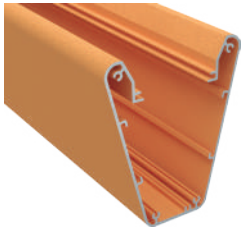

Carmen by Luz Negra

Our PROFESSIONAL led profile series for surface/hanging applications is manufactured in high purity aluminium, with 8 different colours to choose from.

Its inner tray (where we can find the led and power supply) can be removed from the front which means easy maintenance.

This profile can be combined with microprism covers both in transparent and frosted ("easy-ON" system), which improve glare and UGR levels. Both profile and covers are available in lengths of 6m, allowing us to carry out long installations without joints.

We offer a 10 year guarantee on the profiles and 4 year guarantee on the covers.

Aluminium profile

- LED-17.044 azure blue lacquered (ral 5009)
- LED-17.045 white lacquered (ral 9003)
- LED-17.046 black lacquered (ral 9005)
- LED-17.047 Patina green lacquered (ral 6000)
- LED-17.048 stone grey lacquered (ral 7030)
- LED-17.049 Pastel yellow lacquered (ral 1034)
- LED-17.050 tomato red lacquered (ral 3013)
- LED-17.051 ivory lacquered (ral 1014)

Aluminum end cap

- LED-19.396 azure blue lacquered (ral 5009)
- LED-19.399 Patina green lacquered (ral 6000)
- LED-19.398 black lacquered (ral 9005)
- LED-19.397 white lacquered (ral 9003)
- LED-19.400 stone grey lacquered (ral 7030)
- LED-19.401 Pastel yellow lacquered (ral 1034)
- LED-19.402 tomato red lacquered (ral 3013)
- LED-19.403 ivory lacquered (ral 1014)

"easy-ON" polycarbonate cover

- LED-18.074 frosted
- LED-18.075 transparent microprism
- LED-18.076 frosted microprism