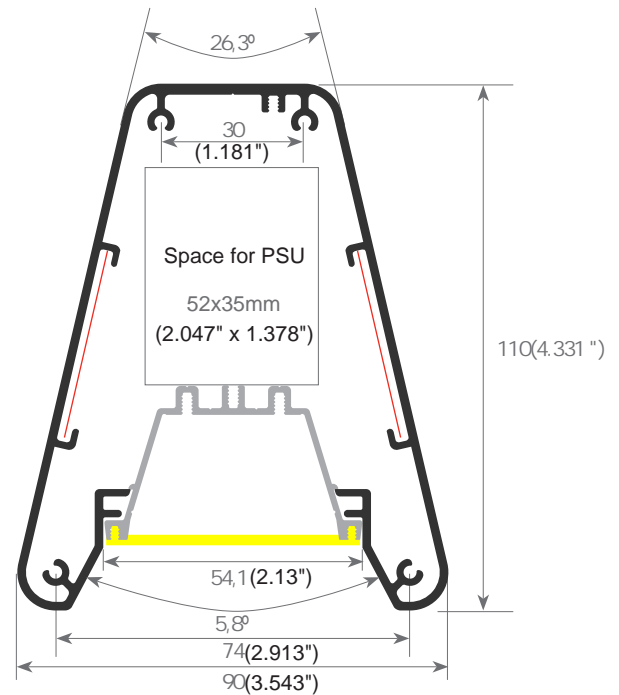

Safety cable

- LED-22.039 steel 18cm