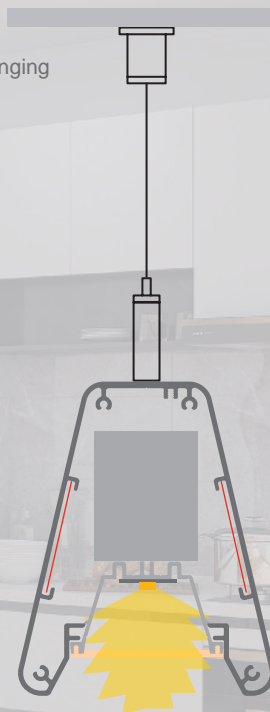

Surface mounted

Hanging

DISTRIBUTED BY

Wired 4 Signs USA +1 (865) 339 4956
info@w4susa.com 669 Clinton Highway, Powell,
Tennessee, 37849

Aluminium alloy extrusion process in accordance with: ISO 9001:2015 / Tolerances: UNE-EN 755-9 / Theoretical weight: 1.320 kg
/ Alloy: 6063 / Perimeter: 603 mm / Purity aluminium: 98.5% / Treatment: T-5