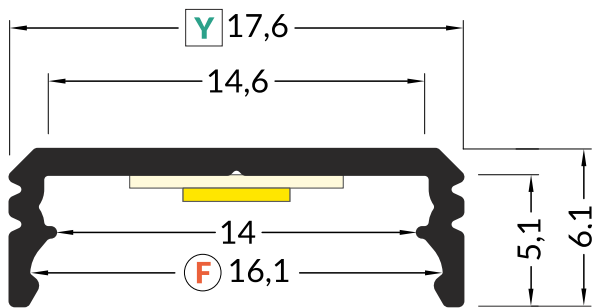

BUDDY14-01

- F** click cover
- Y**¹ Y flexible mounting plate
- Y**² cone Y flexible mounting plate

COVERS

F click cover
material: PMMA

	length 2000 mm package	F transparent index = 1 pc A2060016
		F opal index = 1 pc A2060038
		F black index = 1 pc A2060041

Available lengths: 1000 mm, 2000 mm, 3000 mm, 4000 mm.
The standard profile length tolerance is +20 mm.

	reel, length 20 m package > check the pricelist	F opal / index = 1 pc A2210038S
--	--	---

max 14 mm

surface

PROFILE

INDEX = 1 pc, length 2000 mm
package > check the pricelist

anodized

J3000220

Available lengths: 1000 mm, 2000 mm, 3000 mm, 4000 mm.
The standard profile length tolerance is +20 mm.

ENDINGS

BUDDY14-01 ending
material: ABS

INDEX = 10 sets = 20 pcs
package > check the pricelist

silver
J3999840

grey
J3999822

MOUNTINGS

Y flexible mounting plate
material: stainless steel

INDEX = 10 sets = 20 pcs
package > check the pricelist

inox
A2090019