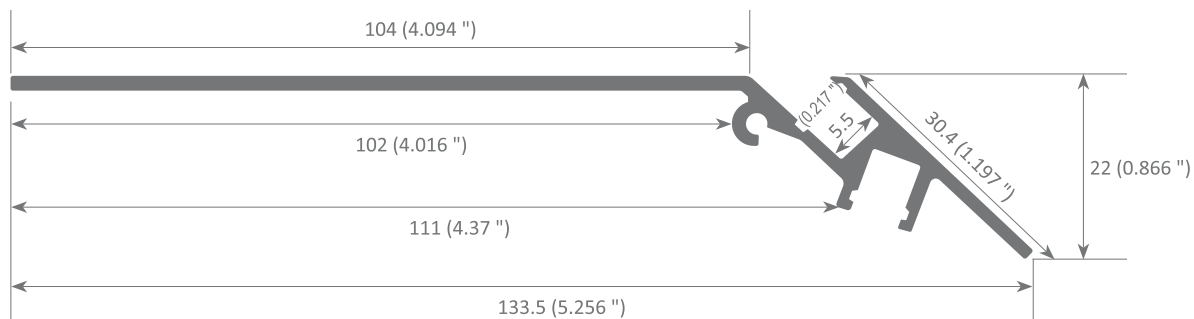

Book Shelf LED Profile Model Bonn

Our PROFESSIONAL LED profile series is manufactured in high purity aluminium and available in anodised black. It is ideal for using with furniture, shelving or similar as it offers up and down lighting. Both profile and covers are available in lengths of 1m.
 Suitable for led strips with a maximum width of 5mm and a power not greater than 15W/m.
 We recommend using with our honeysuckle and flaming grass LED strips to achieve a more even and diffused illumination.
 We offer a 5 year guarantee.

Scale 1:1

Aluminium profile
12.022 black anodised 1m

Polycarbonate cover
18.137 frosted 1m

Plastic endcaps
19.433 blank without hole (left)
19.434 blank without hole (right)

DISTRIBUTED BY

* Parameters tolerance +/- 7%