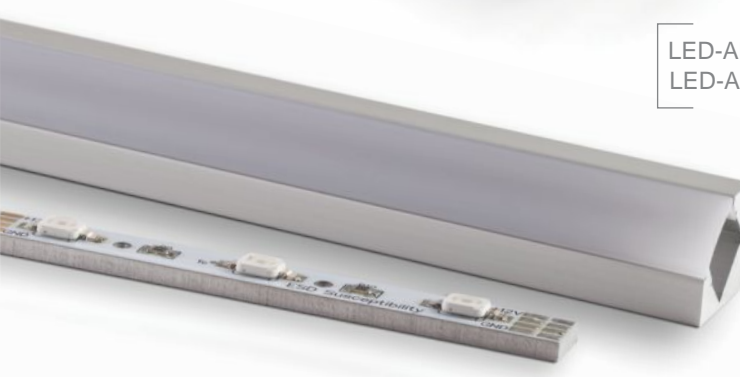

## Corner Mount LED Strip Channel

### FEATURES:

- Y High quality di user now placing from the front on click.
- Y Polycarbonate UV resistant, damage resistant (walk over safe).
- Y Di user available in transparent, 50% opal and opal.
- Y Base of the profile is made in anodized aluminum.
- Y Profile available in RAL9010 and standard anode color.
- Y Profile is available in lengths 1m, 2m or 3m (large quantity order).
- Y ALU-45° is suitable for low power and high power LEDs.
- Y Simplicity design with high quality finish.