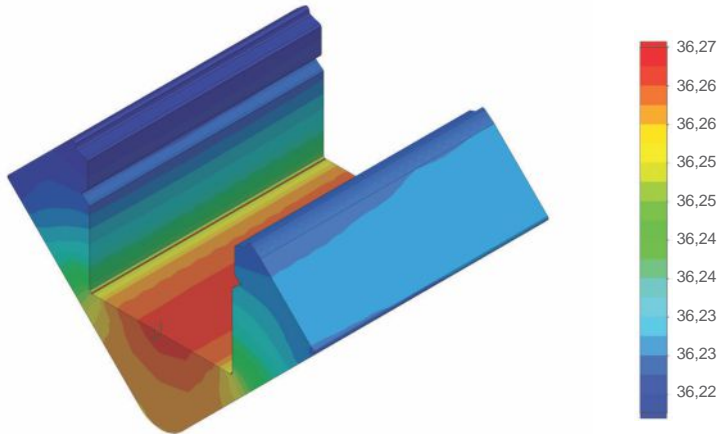

Model ALU-45

DESCRIPTION

This is Quality anodized aluminum LED profile in silver or RAL9010 finish color with 45° degree LEDs light emitting angle.

ALU-45° has been designed to fit in at any corner LED lighting application. The light emitted by the LEDs is directed by the shape of the profile in 45° degree angle to do not blind the person who stands in front of it. The LED profile is dedicated for standard LED strips up to 12mm wide. The substantial volume of aluminum [0,45kg/m] provides an excellent thermal heat sink condition to the LEDs and also presents itself as a neat ,stylish and professional looking housing. The profile is able to handle and maintain a stable temperature [45/50°C] at long periods of time with a load of up to 25W/m. It comes With a choice of various di erent high quality UV resistant, snap-in di users, frosted, 50% frosted and transparent. The available accessories for ALU-45° LED profile such as end caps and mounting brackets helps professionally finish the installation.

Temperature (Solid) [°C]
Temperature ambient: 25°C
Total power: 8 W/m (96 LEDs)
LED stripe: 12-3528