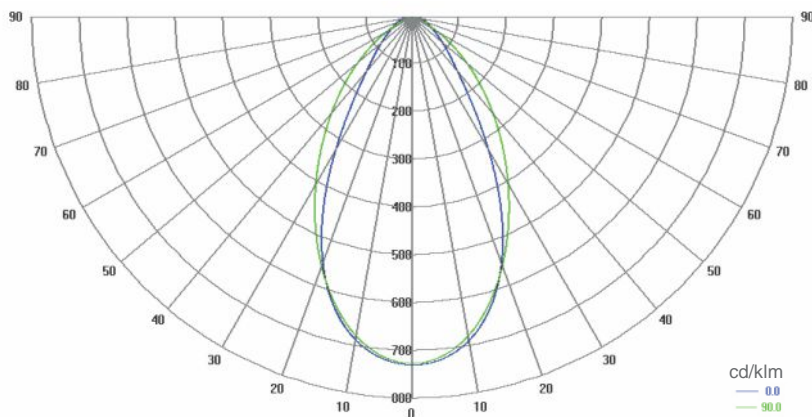

## DESCRIPTION

This is Quality anodized aluminum LED profile in silver or RAL9010 finish color with 45° degree LEDs light emitting angle.

ALU-45° has been designed to fit in at any corner LED lighting application. The light emitted by the LEDs is directed by the shape of the profile in 45° degree angle to do not blind the person who stands in front of it. The LED profile is dedicated for standard LED strips up to 12mm wide. The substantial volume of aluminum [0,45kg/m] provides an excellent thermal heat sink condition to the LEDs and also presents itself as a neat ,stylish and professional looking housing. The profile is able to handle and maintain a stable temperature [45/50°C] at long periods of time with a load of up to 25W/m. It comes With a choice of various di erent high quality UV resistant, snap-in di users, frosted, 50% frosted and transparent. The available accessories for ALU-45° LED profile such as end caps and mounting brackets helps professionally finish the installation.

Temperature (Solid) [°C]  
 Temperature ambient: 25°C  
 Total power: 8 W/m (96 LEDs)  
 LED stripe: 12-3528

LED-AL-D2  
 LED-AB-SL  
 LED-MC-D2  
 LED-EC-D3,EC-D4

Polar Candela Distribution Plot  
 Using Missed Rays