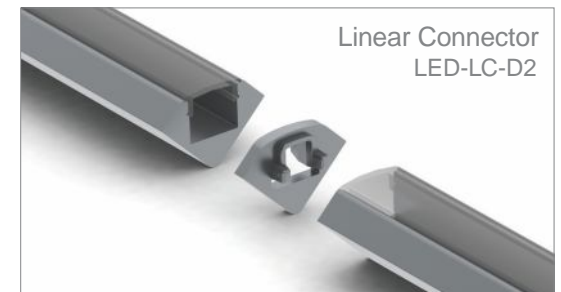

LED-MC-D2
Mounting Bracket