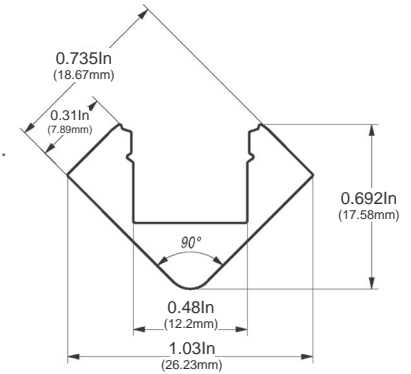

Model ALU-45

Corner Mount LED Strip Channel

FEATURES:

- Y High quality di user now placing from the front on click.
- Y Polycarbonate UV resistant, damage resistant (walk over safe).
- Y Di user available in transparent, 50% opal and opal.
- Y Base of the profile is made in anodized aluminum.
- Y Profile available in RAL9010 and standard anode color.
- Y Profile is available in lengths 1m, 2m or 3m (large quantity order).
- Y ALU-45° is suitable for low power and high power LEDs.
- Y Simplicity design with high quality finish.

LED-AL-D2
LED-AB-SL

APPLICATIONS:

- Y Under kitchen cabinets LED lighting.
- Y Stores shelves LED lighting.
- Y Furniture production, inside cabinets LED lighting.
- Y Storage shelves LED lighting.
- Y Exhibition boot LED lighting.

Important notes

- Y LED strip, di user, and all accessories are sold separately from the aluminum profile..
- Y Items in stock are shipped the same day from Knoxville, Tennessee, United States.
- Y Bulk pricing available on request.