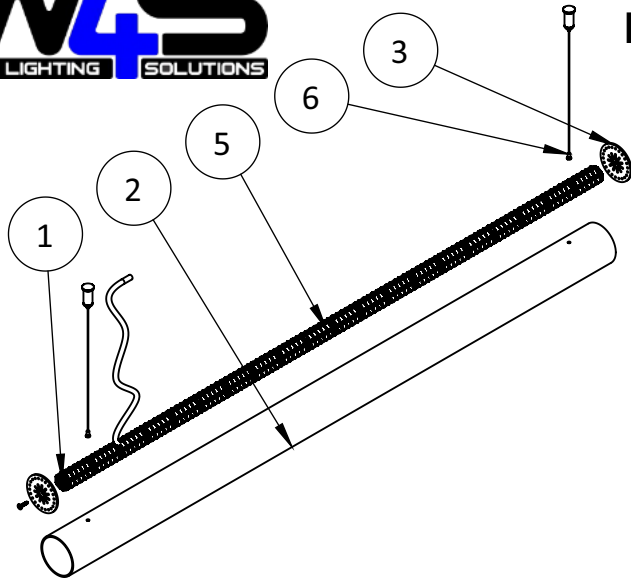

Mounting instructions - ALU-360

List of luminaire components

Item	Code	Comments	Quantity
1	AL-RO360	profile	1
2	AB-RO360	diffuser	1
3	EC-RO360	end cap	2 per luminaire
4	DIN 7982 ST3.5x16	included	1 per end cap
5	3-DURIS	LED stripe	18 (6x3) per 1 [m]
6	MC-CAB-2	set of two	2 per 1[m], 3 per 2[m]

2 Drill holes in diffuser for cords

3 ALU-360 **max** imum power handling capability is **30W/m**, (5W/1m x 6pcs/6 arms) !!!