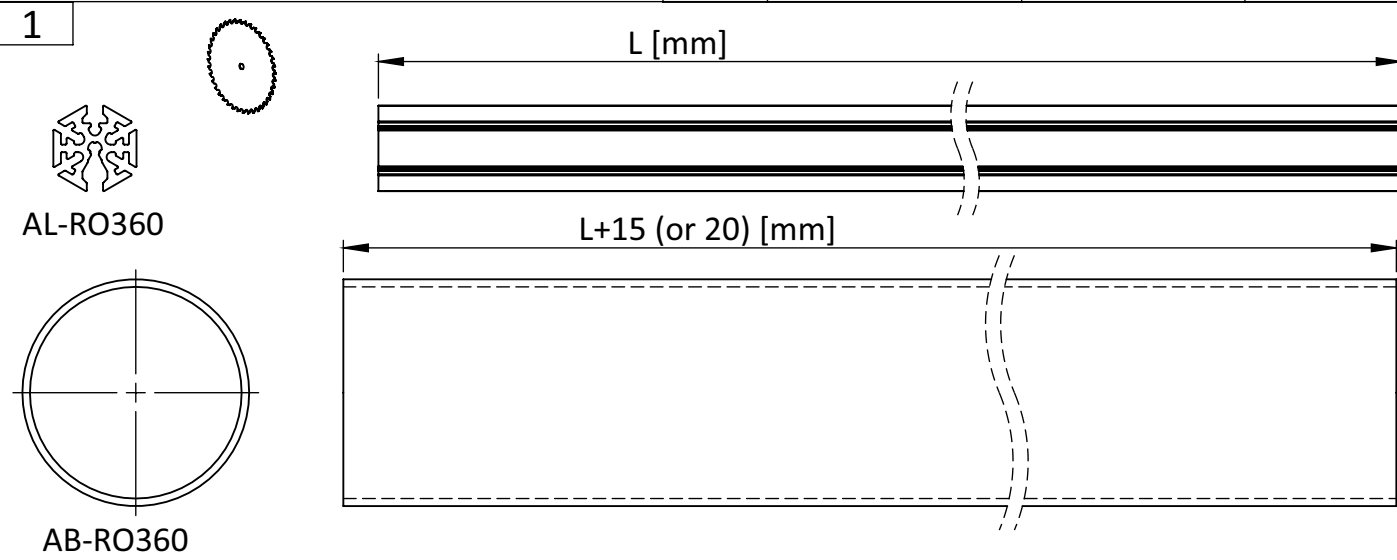

Mounting instructions - ALU-360

List of luminaire components

Item	Code	Comments	Quantity
1	AL-RO360	profile	1
2	AB-RO360	diffuser	1
3	EC-RO360	end cap	2 per luminaire
4	DIN 7982 ST3.5x16	included	1 per end cap
5	3-DURIS	LED stripe	18 (6x3) per 1 [m]
6	MC-CAB-2	set of two	2 per 1[m], 3 per 2[m]

2 Drill holes in diffuser for cords

3 ALU-360 **max** imum power handling capability is **30W/m**, (5W/1m x 6pcs/6 arms) !!!