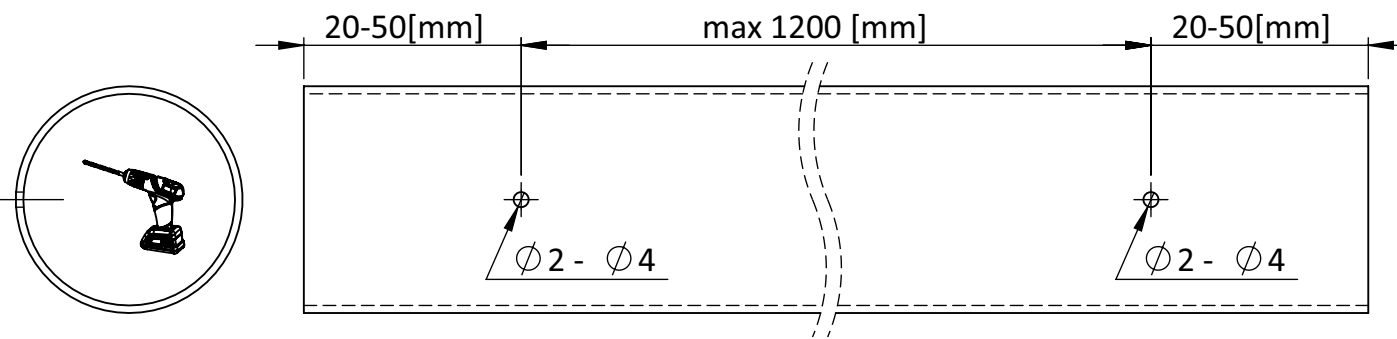

Mounting instructions - ALU-360

List of luminaire components

Item	Code	Comments	Quantity
1	AL-RO360	profile	1
2	AB-RO360	diffuser	1
3	EC-RO360	end cap	2 per luminaire
4	DIN 7982 ST3.5x16	included	1 per end cap
5	3-DURIS	LED stripe	18 (6x3) per 1 [m]
6	MC-CAB-2	set of two	2 per 1[m], 3 per 2[m]

2 Drill holes in diffuser for cords

3 ALU-360 **max** imum power handling capability is **30W/m**, (5W/1m x 6pcs/6 arms) !!!