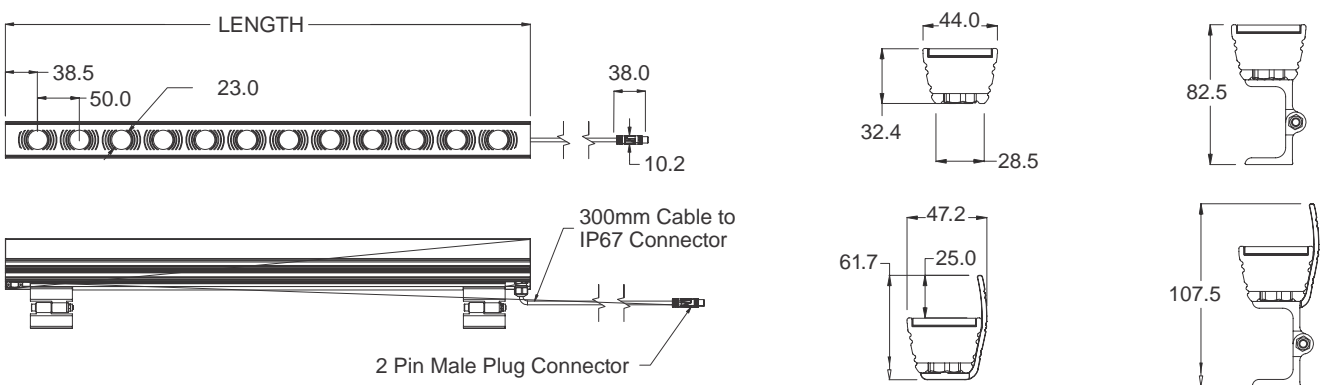

Alphaeus 3 fittings are provided with a 300mm cable with male plug connector. Extension cables with female socket connector must be purchased separately with the below product codes.

M8 female 2 core assembly, PUR, 10000mm **CA051**   M8 female 2 core assembly, PUR, 15000mm **CA122**

ALP-3-0122

Complies with EN60598-1 and pertinent regulations

Specifications are subject to change without prior notice. Please refer to our website for most up to date version.

Contact our sales team for further assistance

0113 263 9039   sales@kempslighting.com   kempssarchitecturallighting.com

Wired 4 Signs USA +1 (865) 339 4956 info@w4susa.com 7669 Clinton Highway, Powell, Tennessee, 37849