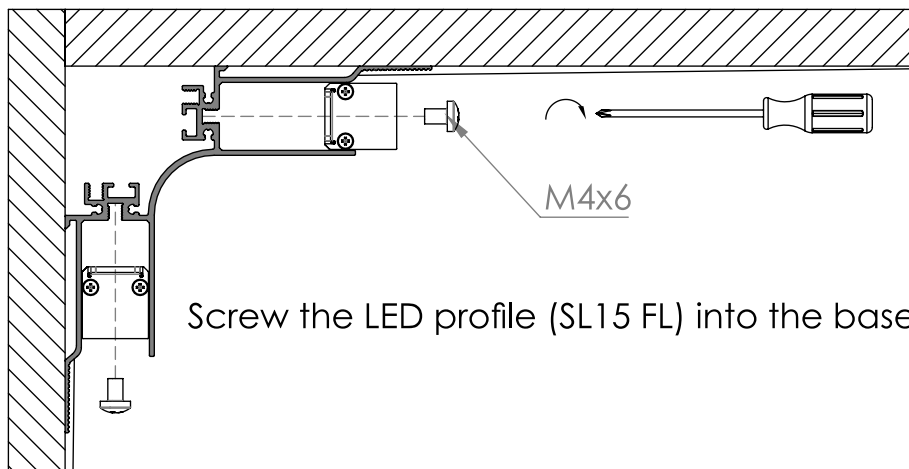

ALU-COVE 3

List of luminaire components

Item	Code	Comments	Quantity
1	AL-COVE 3	2, 3 or 6.1 [m]	1
2	AL-SL15 FL	2, 3 or 6.1 [m]	2
3	AL-REF13-B60	reflector Vega 95 1,98 or 2,98 [m]	2 per profile
4	AB-SL15 FL	2, 3 or 6.1 [m]	2
5	EC-SL15 FL-H1	end cap	2 per luminaire
6	DIN 7982 ST2.2x9.5	in set	2 per end cap
7	DIN 912 M4x6	in set	1 per end cap

3

4

5

7 Plaster and paint

8

9 Connect power cable