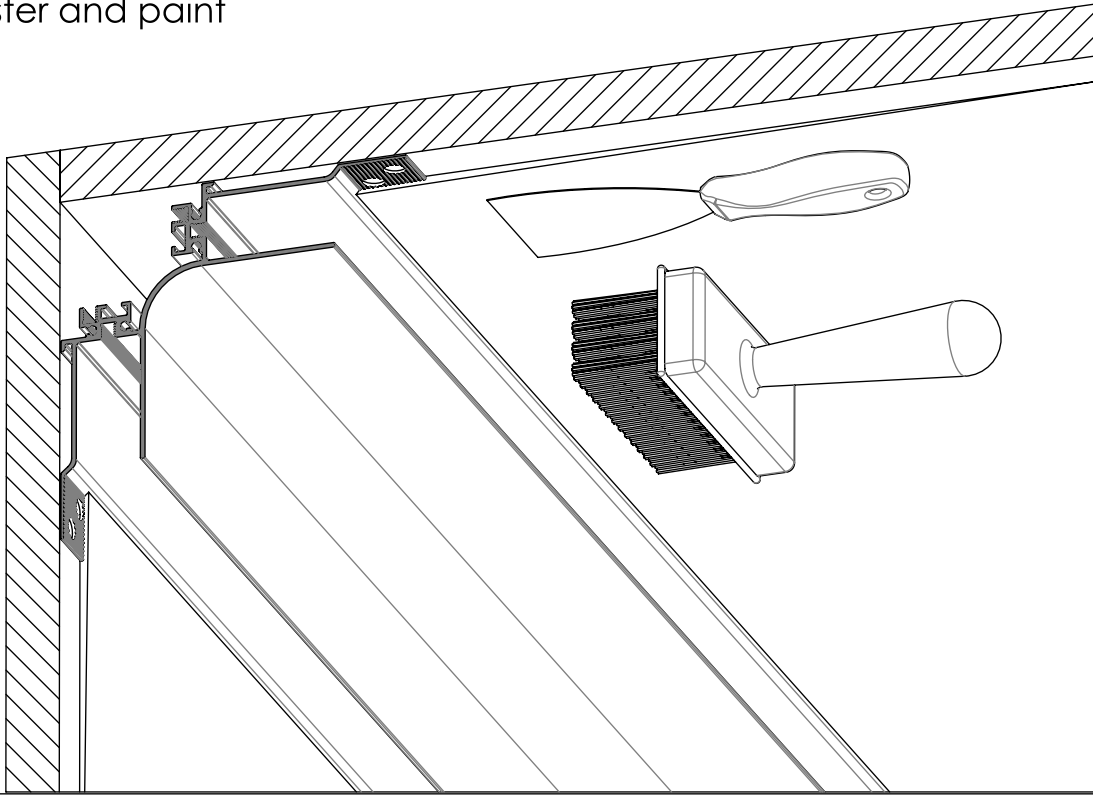

ALU-COVE 3

List of luminaire components

Item	Code	Comments	Quantity
1	AL-COVE 3	2, 3 or 6.1 [m]	1
2	AL-SL15 FL	2, 3 or 6.1 [m]	2
3	AL-REF13-B60	reflector Vega 95 1,98 or 2,98 [m]	2 per profile
4	AB-SL15 FL	2, 3 or 6.1 [m]	2
5	EC-SL15 FL-H1	end cap	2 per luminaire
6	DIN 7982 ST2.2x9.5	in set	2 per end cap
7	DIN 912 M4x6	in set	1 per end cap

3

4

5

7 Plaster and paint

8

9 Connect power cable