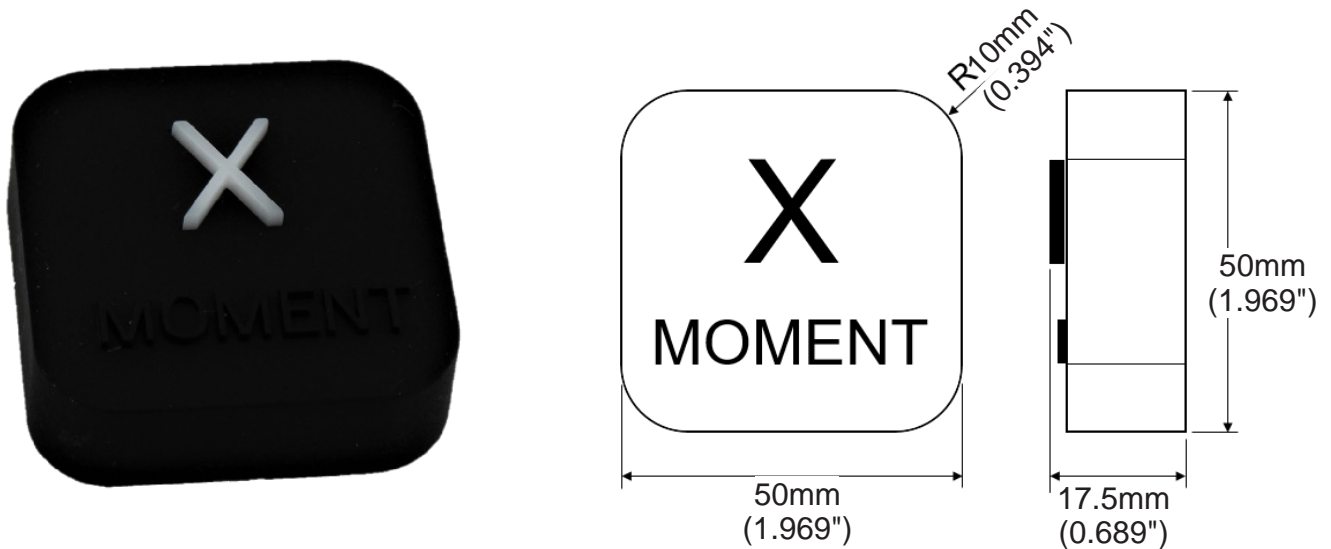

Voice gateway for CASAMBI lighting control

| | 4 commands | 16 commands | 20 commands |
|-----------------------------|----------------------------|--------------------|--------------------|
| Part no. | 808861 | 808866 | 808771 |
| Type | ILXM-4WBTB | ILXM-16WBTB | ILXM-20WBTB |
| Power supply input | 5 Vdc; 0,5 A / Mikro USB-B | | |
| Radio signal | 2,4..2,483 GHz; 4 dBm | | |
| Range | up to 40 m | | |
| Degree of protection | IP20 | | |
| Dimensions | 50 x 50 x 17,5 mm | | |

Also requires an ALEXA-enabled device

Can also take over the gateway and clock function for CASAMBI networks

A 50 cm USB-A to micro USB-B cable is included in delivery

Wired 4 Signs USA
+1 (865) 339 4956
info@w4susa.com
7669 Clinton Highway,
Powell, Tennessee,
37849