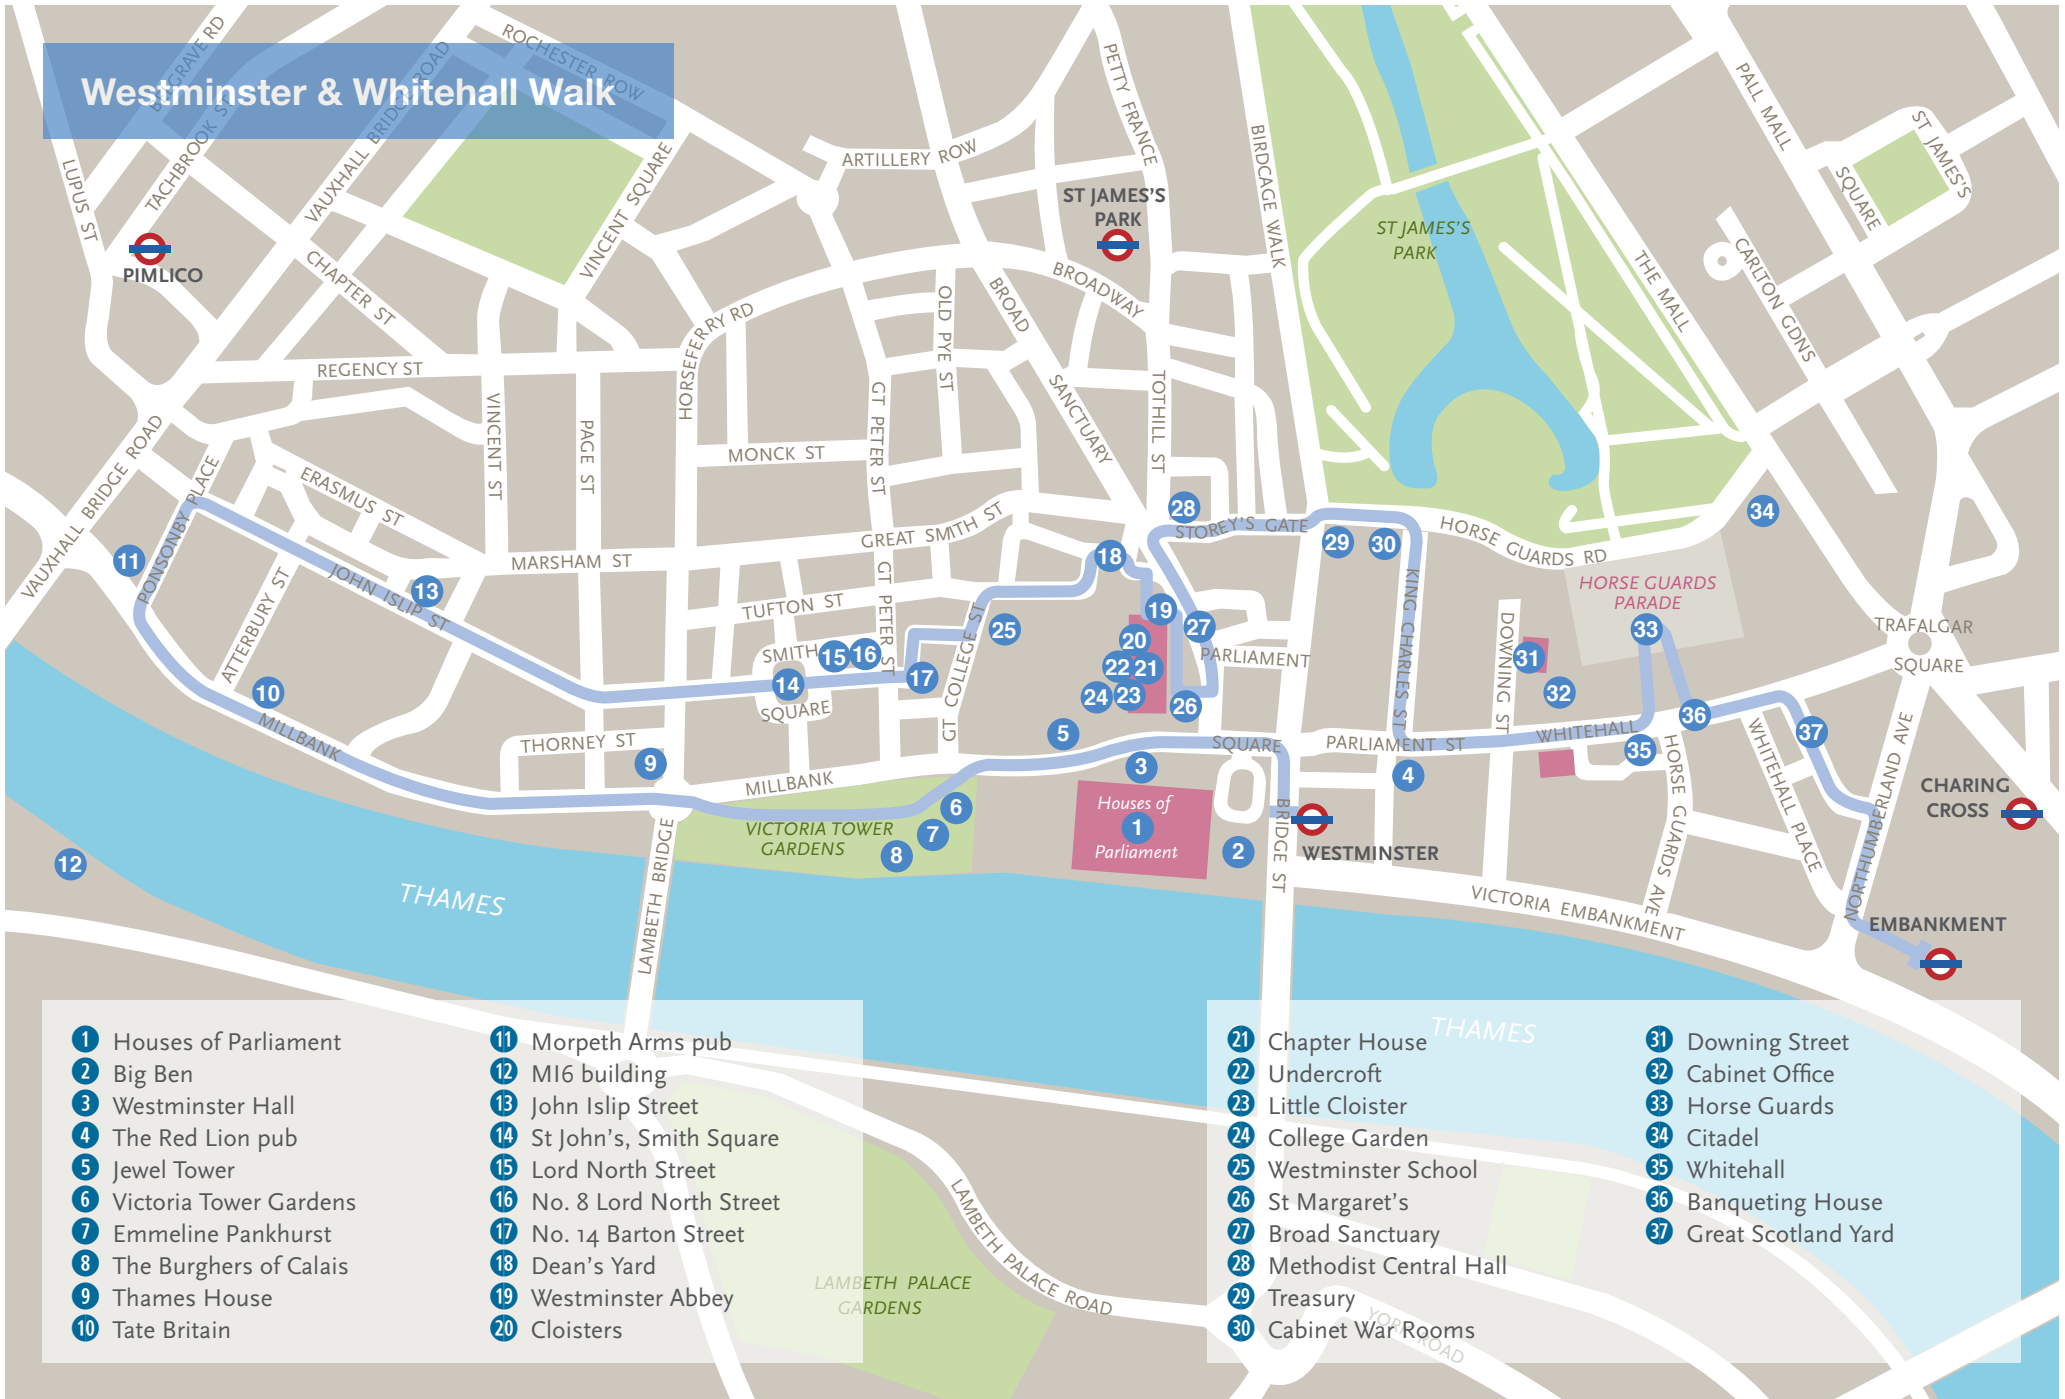

Westminster & Whitehall Walk

- | | | | |
|--------------------------|----------------------------|---------------------------|------------------------|
| 1 Houses of Parliament | 11 Morpeth Arms pub | 21 Chapter House | 31 Downing Street |
| 2 Big Ben | 12 MI6 building | 22 Undercroft | 32 Cabinet Office |
| 3 Westminster Hall | 13 John Islip Street | 23 Little Cloister | 33 Horse Guards |
| 4 The Red Lion pub | 14 St John's, Smith Square | 24 College Garden | 34 Citadel |
| 5 Jewel Tower | 15 Lord North Street | 25 Westminster School | 35 Whitehall |
| 6 Victoria Tower Gardens | 16 No. 8 Lord North Street | 26 St Margaret's | 36 Banqueting House |
| 7 Emmeline Pankhurst | 17 No. 14 Barton Street | 27 Broad Sanctuary | 37 Great Scotland Yard |
| 8 The Burghers of Calais | 18 Dean's Yard | 28 Methodist Central Hall | |
| 9 Thames House | 19 Westminster Abbey | 29 Treasury | |
| 10 Tate Britain | 20 Cloisters | 30 Cabinet War Rooms | |