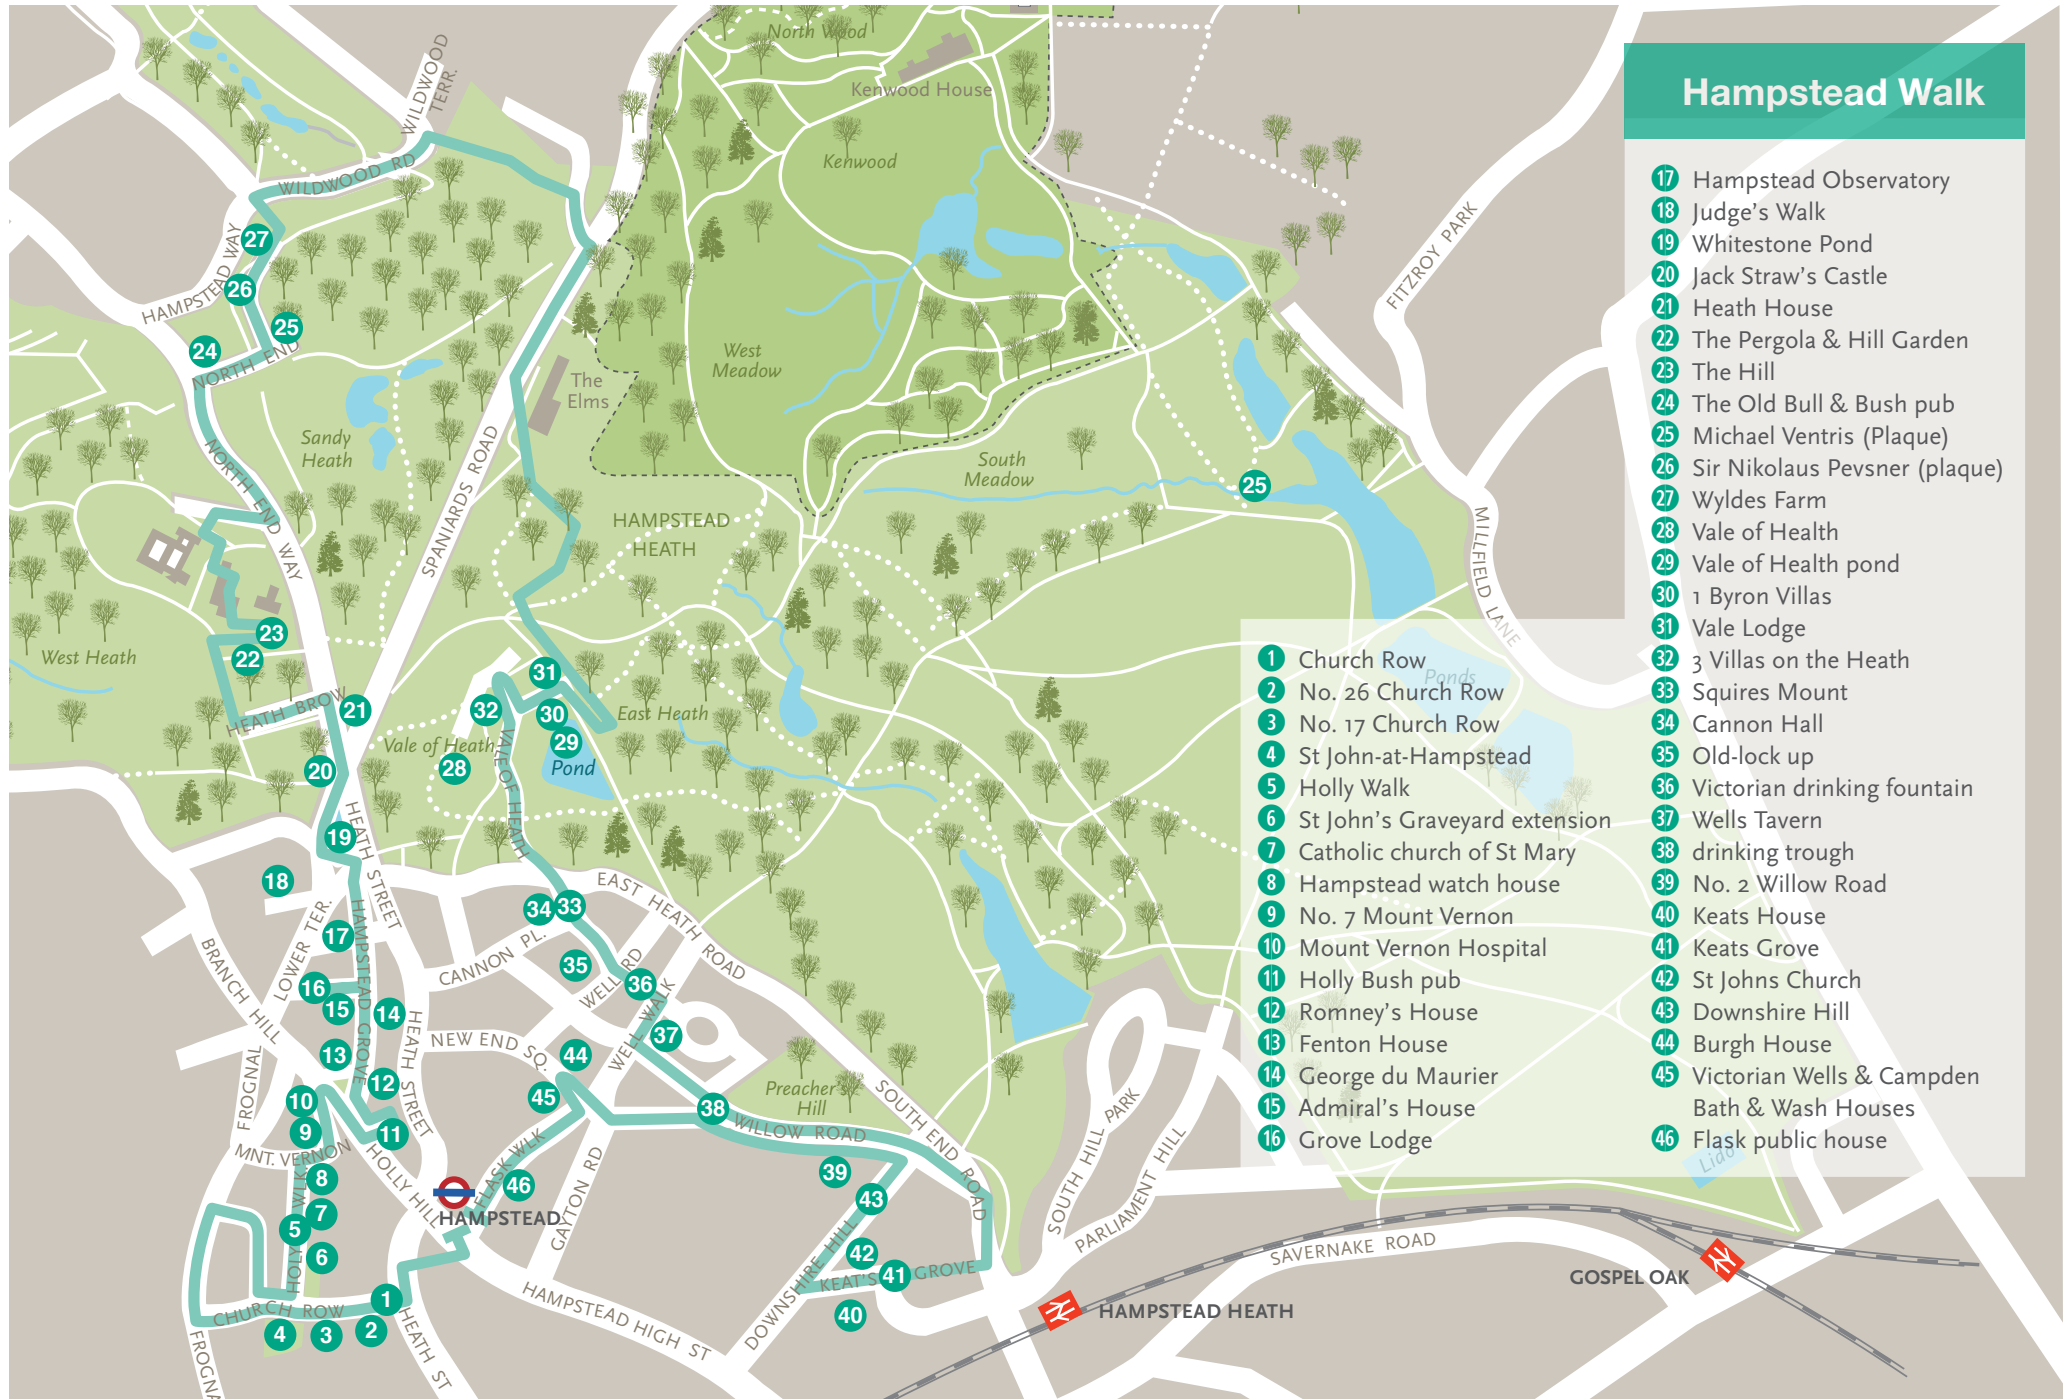

Hampstead Walk

- 1 Church Row
- 2 No. 26 Church Row
- 3 No. 17 Church Row
- 4 St John-at-Hampstead
- 5 Holly Walk
- 6 St John's Graveyard extension
- 7 Catholic church of St Mary
- 8 Hampstead watch house
- 9 No. 7 Mount Vernon
- 10 Mount Vernon Hospital
- 11 Holly Bush pub
- 12 Romney's House
- 13 Fenton House
- 14 George du Maurier
- 15 Admiral's House
- 16 Grove Lodge

- 17 Hampstead Observatory
- 18 Judge's Walk
- 19 Whitestone Pond
- 20 Jack Straw's Castle
- 21 Heath House
- 22 The Pergola & Hill Garden
- 23 The Hill
- 24 The Old Bull & Bush pub
- 25 Michael Ventris (Plaque)
- 26 Sir Nikolaus Pevsner (plaque)
- 27 Wyldes Farm
- 28 Vale of Heath
- 29 Vale of Heath pond
- 30 1 Byron Villas
- 31 Vale Lodge
- 32 3 Villas on the Heath
- 33 Squires Mount
- 34 Cannon Hall
- 35 Old-lock up
- 36 Victorian drinking fountain
- 37 Wells Tavern
- 38 drinking trough
- 39 No. 2 Willow Road
- 40 Keats House
- 41 Keats Grove
- 42 St Johns Church
- 43 Downshire Hill
- 44 Burgh House
- 45 Victorian Wells & Campden Bath & Wash Houses
- 46 Flask public house