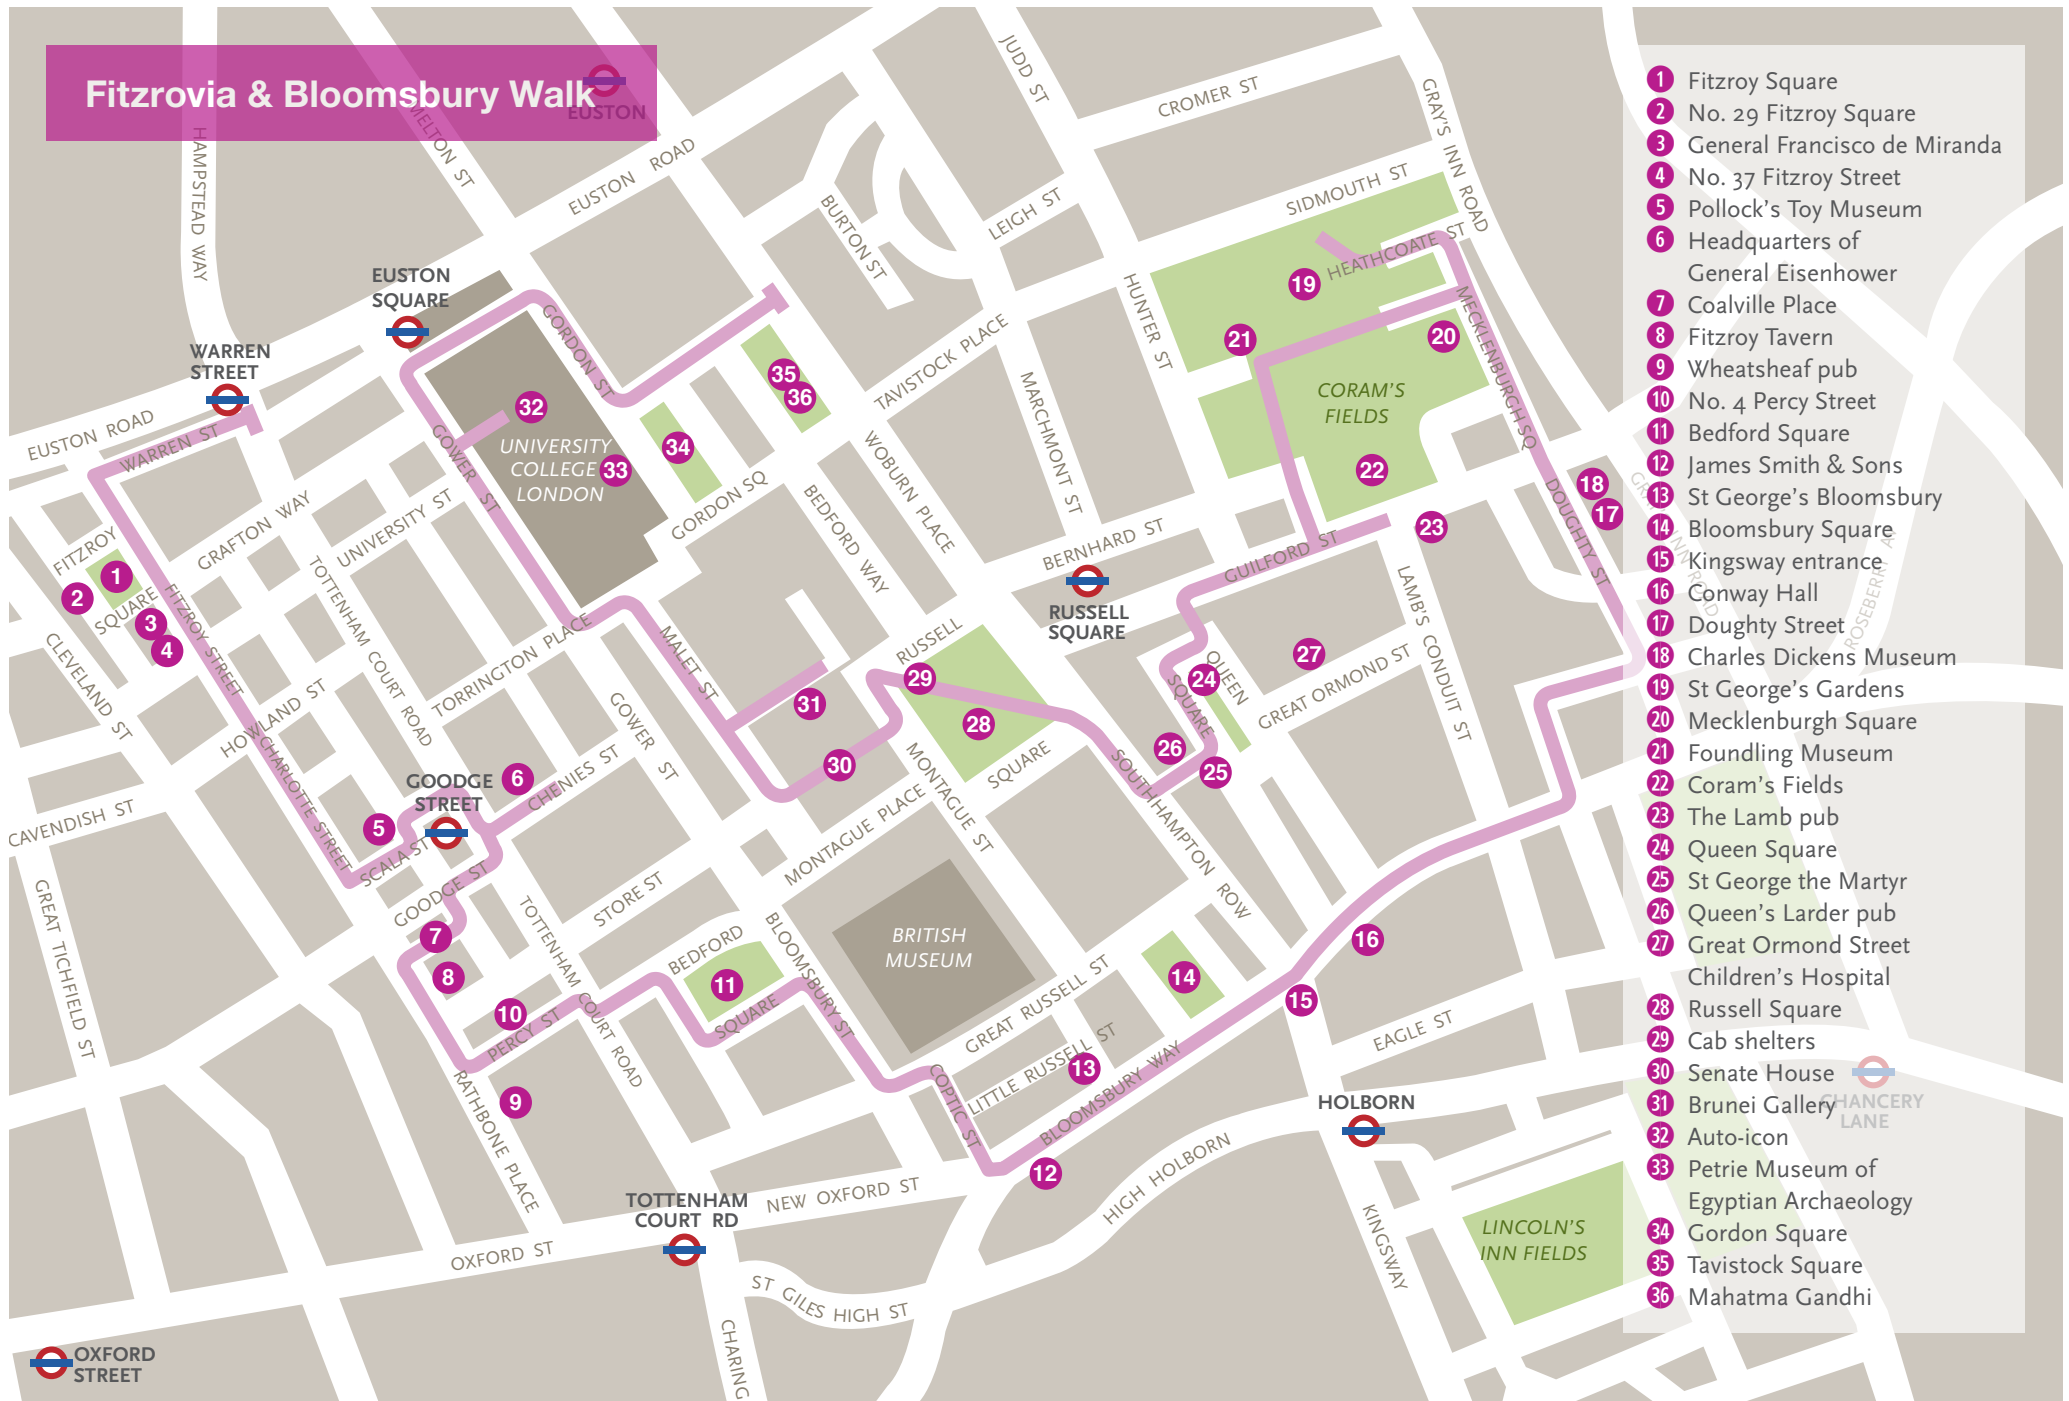

Fitzrovia & Bloomsbury Walk

- 1 Fitzroy Square
- 2 No. 29 Fitzroy Square
- 3 General Francisco de Miranda
- 4 No. 37 Fitzroy Street
- 5 Pollock's Toy Museum
- 6 Headquarters of General Eisenhower
- 7 Coalville Place
- 8 Fitzroy Tavern
- 9 Wheatsheaf pub
- 10 No. 4 Percy Street
- 11 Bedford Square
- 12 James Smith & Sons
- 13 St George's Bloomsbury
- 14 Bloomsbury Square
- 15 Kingsway entrance
- 16 Conway Hall
- 17 Doughty Street
- 18 Charles Dickens Museum
- 19 St George's Gardens
- 20 Mecklenburgh Square
- 21 Foundling Museum
- 22 Coram's Fields
- 23 The Lamb pub
- 24 Queen Square
- 25 St George the Martyr
- 26 Queen's Larder pub
- 27 Great Ormond Street Children's Hospital
- 28 Russell Square
- 29 Cab shelters
- 30 Senate House
- 31 Brunei Gallery
- 32 Auto-icon
- 33 Petrie Museum of Egyptian Archaeology
- 34 Gordon Square
- 35 Tavistock Square
- 36 Mahatma Gandhi