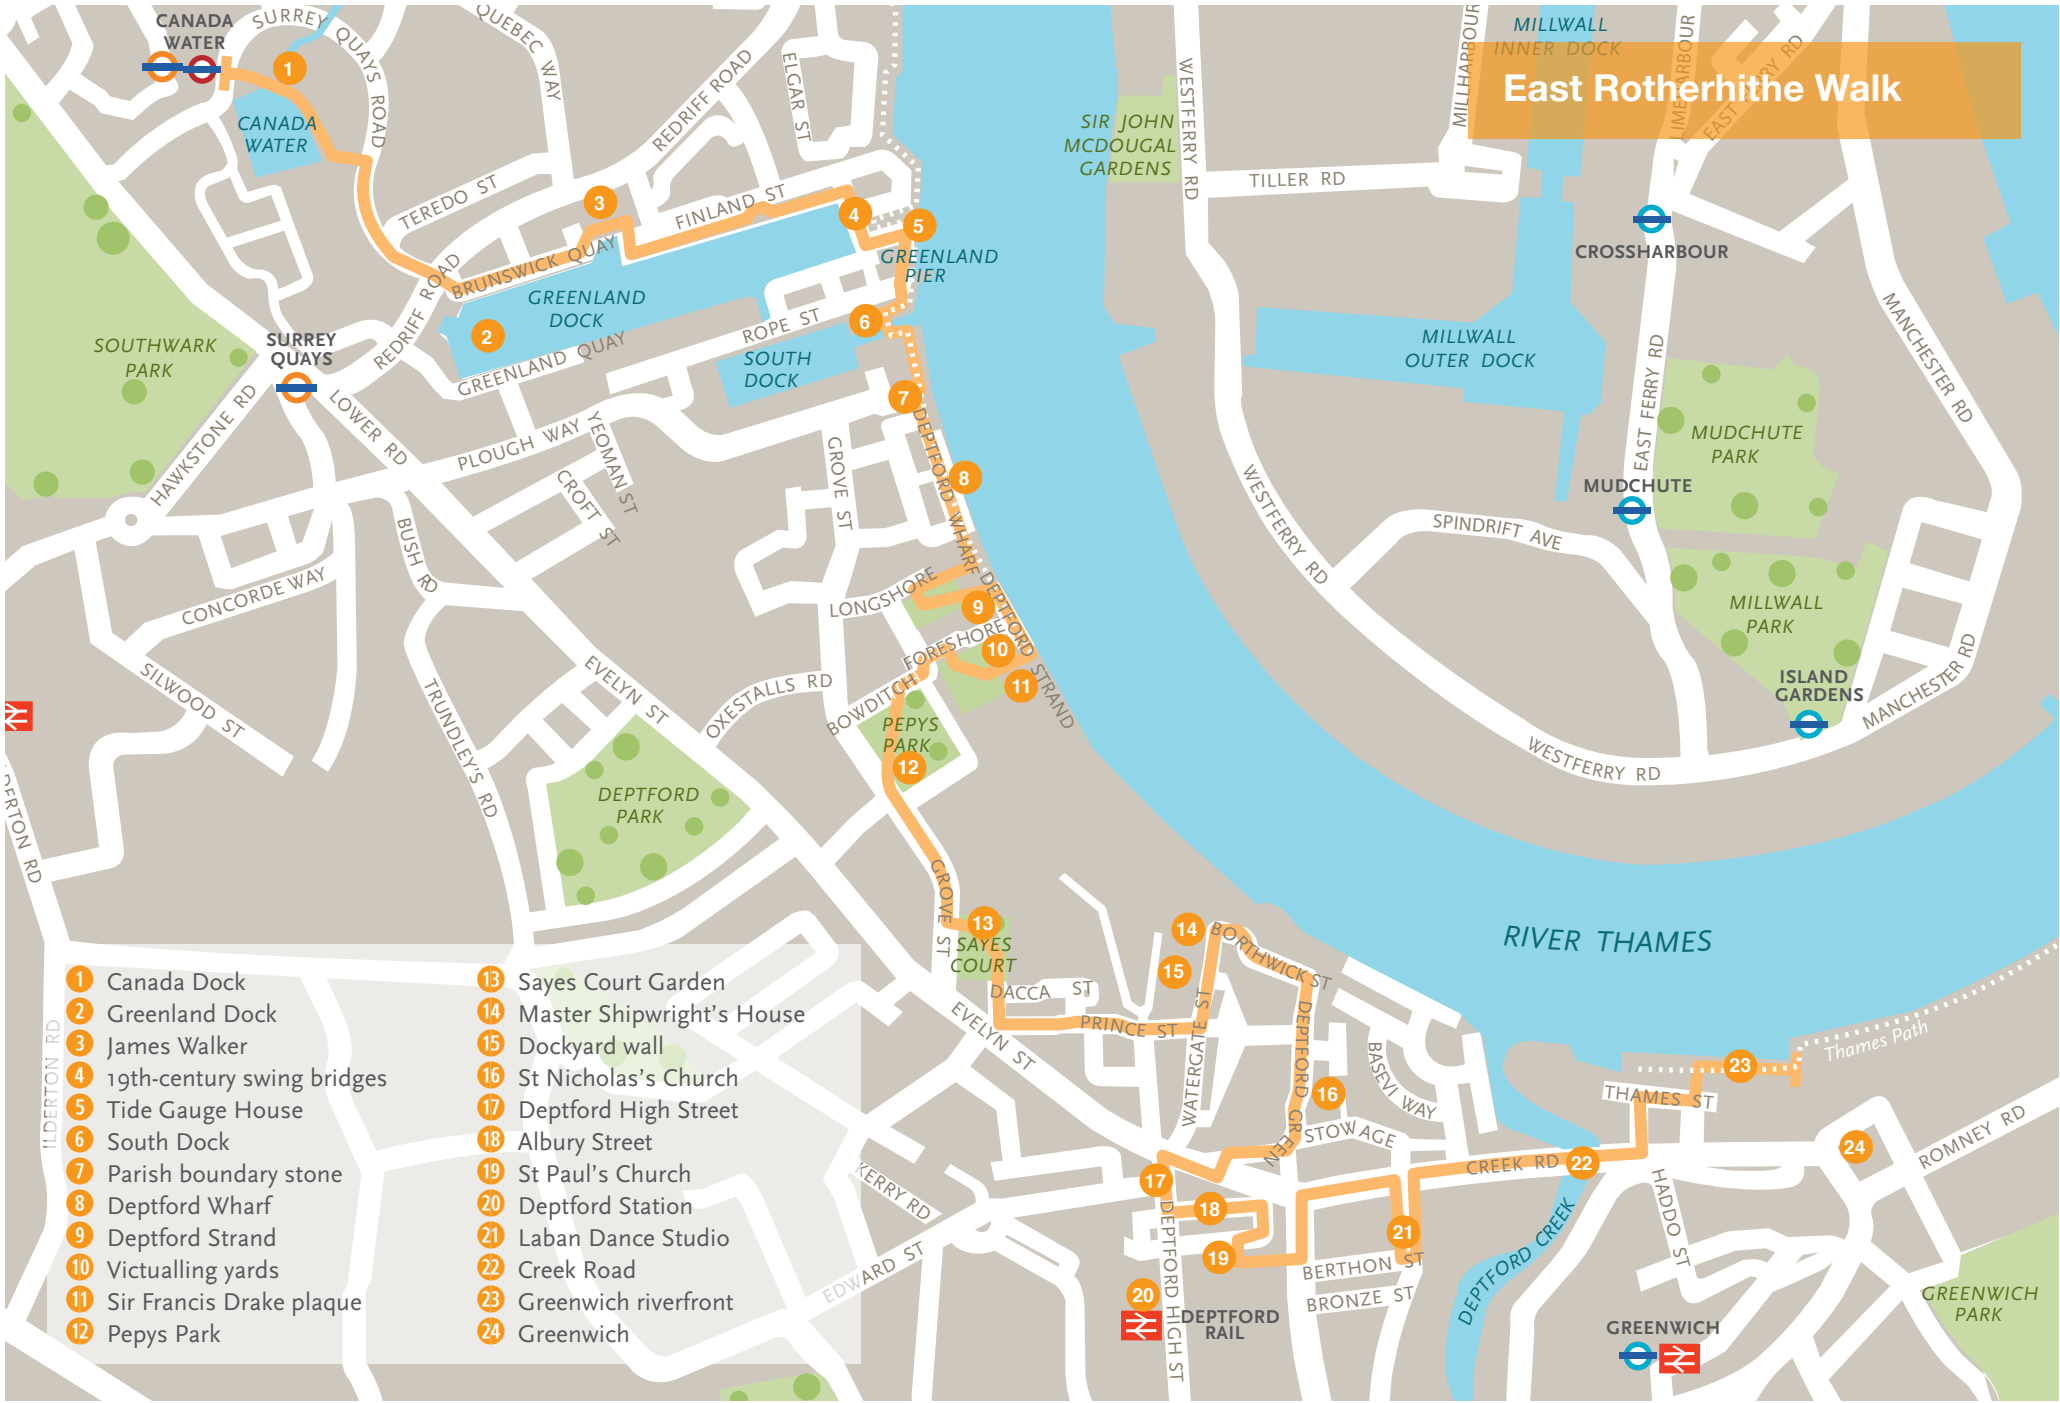

East Rotherhithe Walk

- 1 Canada Dock
- 2 Greenland Dock
- 3 James Walker
- 4 19th-century swing bridges
- 5 Tide Gauge House
- 6 South Dock
- 7 Parish boundary stone
- 8 Deptford Wharf
- 9 Deptford Strand
- 10 Victualling yards
- 11 Sir Francis Drake plaque
- 12 Pepys Park

- 13 Sayes Court Garden
- 14 Master Shipwright's House
- 15 Dockyard wall
- 16 St Nicholas's Church
- 17 Deptford High Street
- 18 Albury Street
- 19 St Paul's Church
- 20 Deptford Station
- 21 Laban Dance Studio
- 22 Creek Road
- 23 Greenwich riverfront
- 24 Greenwich