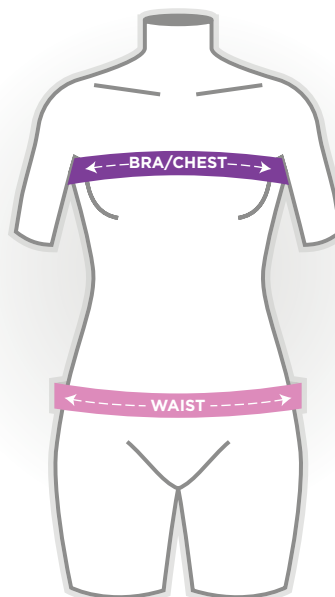

### REGULAR

A loose fitting, generous cut that allows ultimate freedom of movement.

### FORM-FIT

Designed to follow the curvature of the body for unrestricted movement.

### COMPRESSION

A comfortable stretch and compressed to the body fit that doesn't compromise athletic movement.

## STANDARD SIZING - BODY MEASUREMENTS

Detailed product specs are available at [gamegear.com](http://gamegear.com)

**TALL TOPS** = 2" added to the length of the sleeves and the body.

**TALL BOTTOMS** = 3" added to the length of the legs.