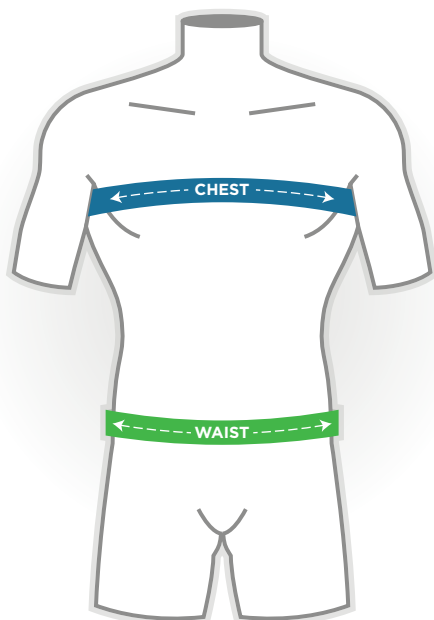

### REGULAR

A loose fitting, generous cut that allows ultimate freedom of movement.

### FORM-FIT

Designed to follow the curvature of the body for unrestricted movement.

### COMPRESSION

A comfortable stretch and compressed to the body fit that doesn't compromise athletic movement.

## STANDARD SIZING - BODY MEASUREMENTS

Detailed product specs are available at [gamegear.com](http://gamegear.com)

**TALL TOPS** = 2" added to the length of the sleeves and the body.

**TALL BOTTOMS** = 3" added to the length of the legs.