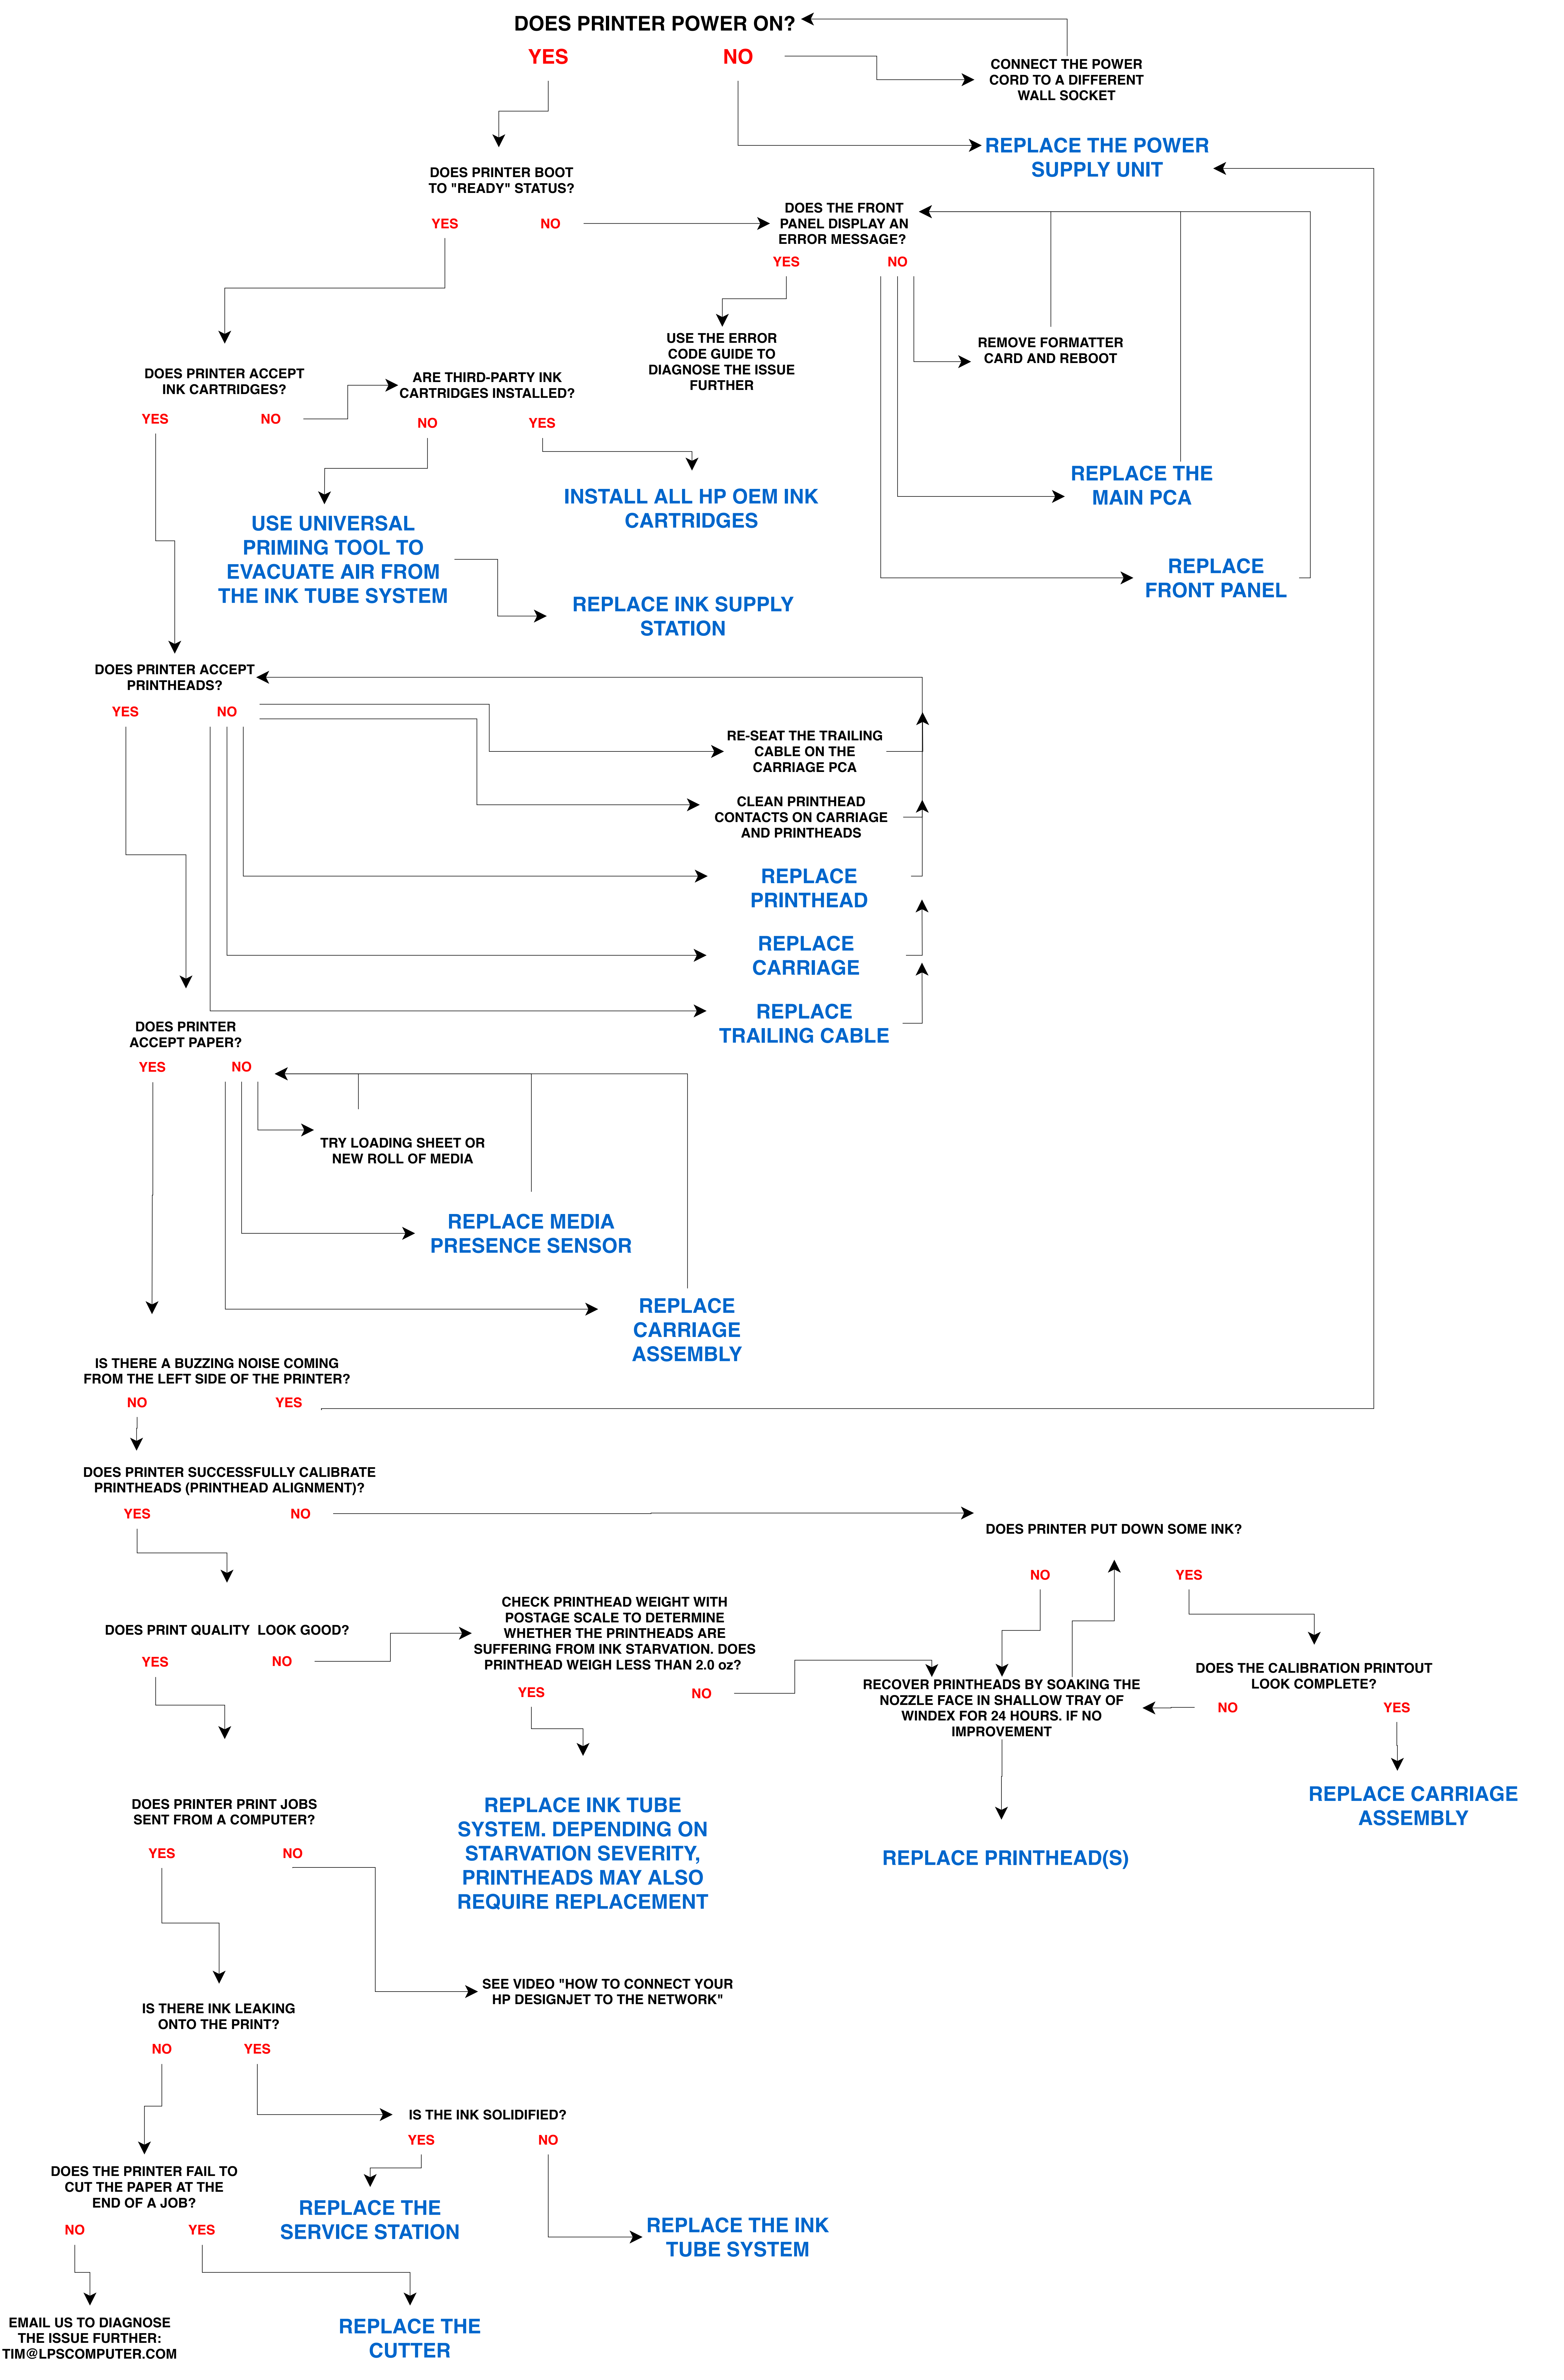

# DESIGNJET Z3200 DIAGNOSTIC FLOWCHART

EMAIL US TO DIAGNOSE THE ISSUE FURTHER:  
TIM@LPSCOMPUTER.COM