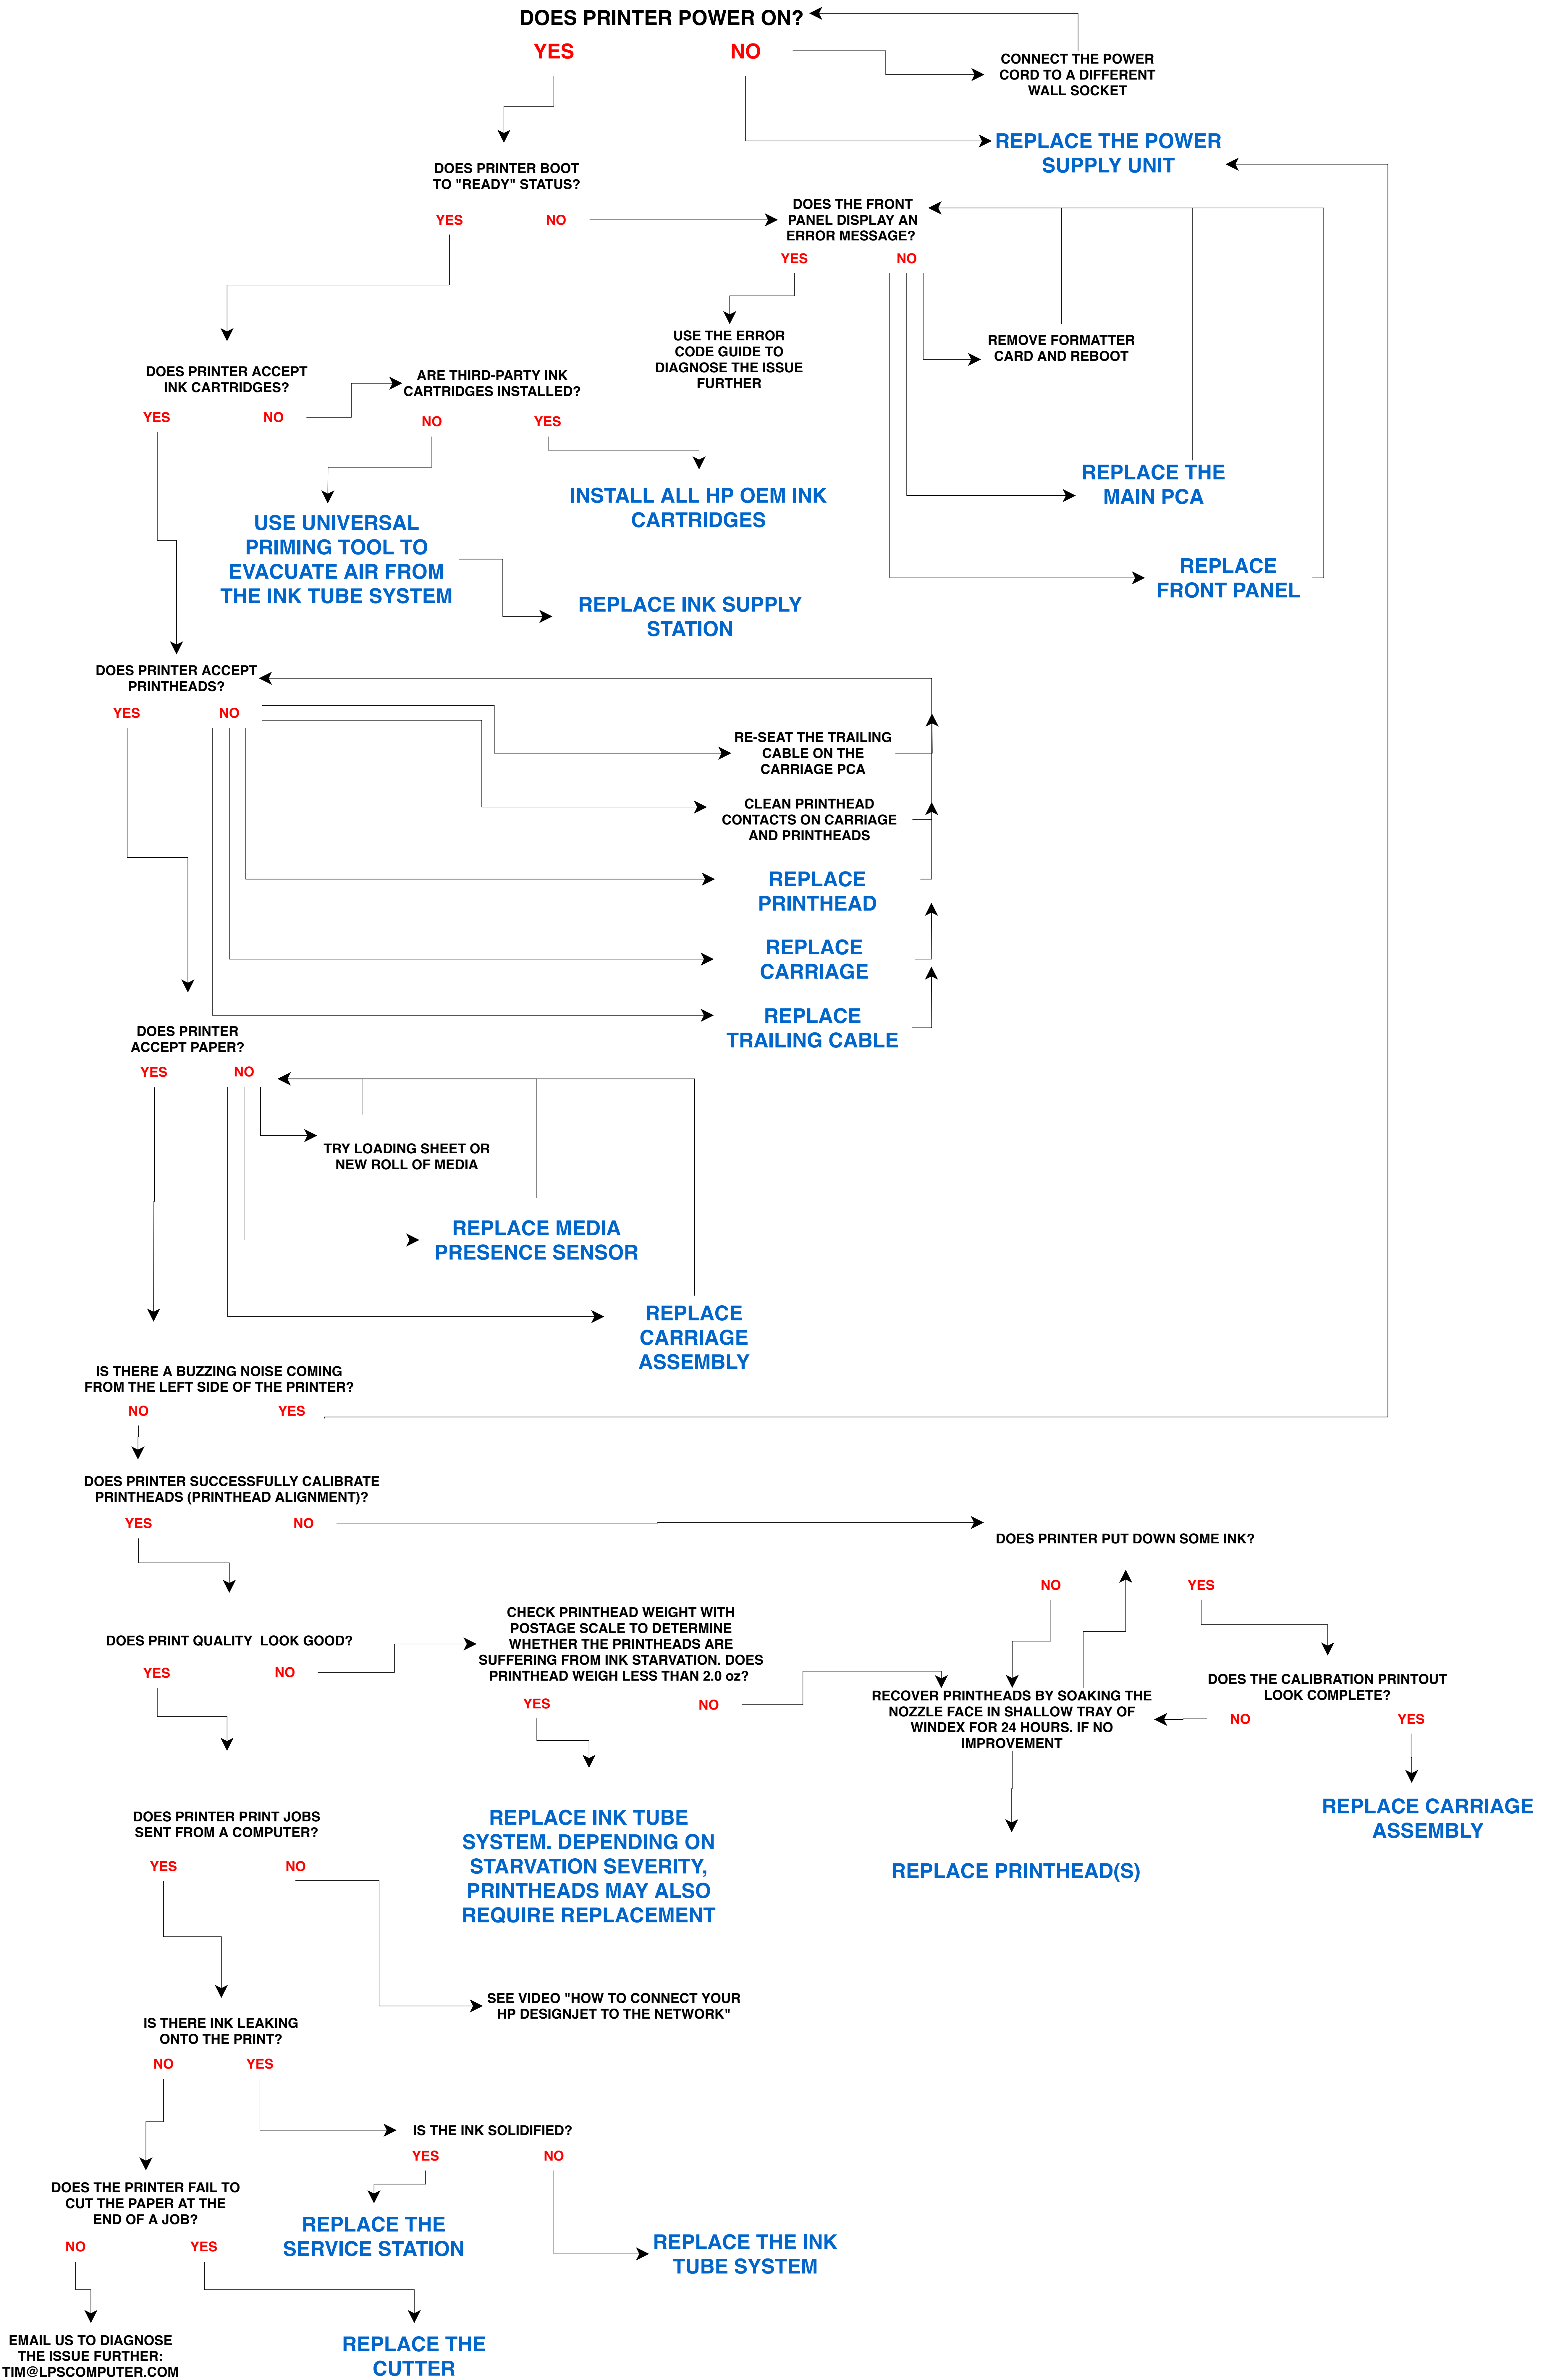

DESIGNJET Z2100, Z3100 DIAGNOSTIC FLOWCHART

EMAIL US TO DIAGNOSE THE ISSUE FURTHER:
TIM@LPSCOMPUTER.COM